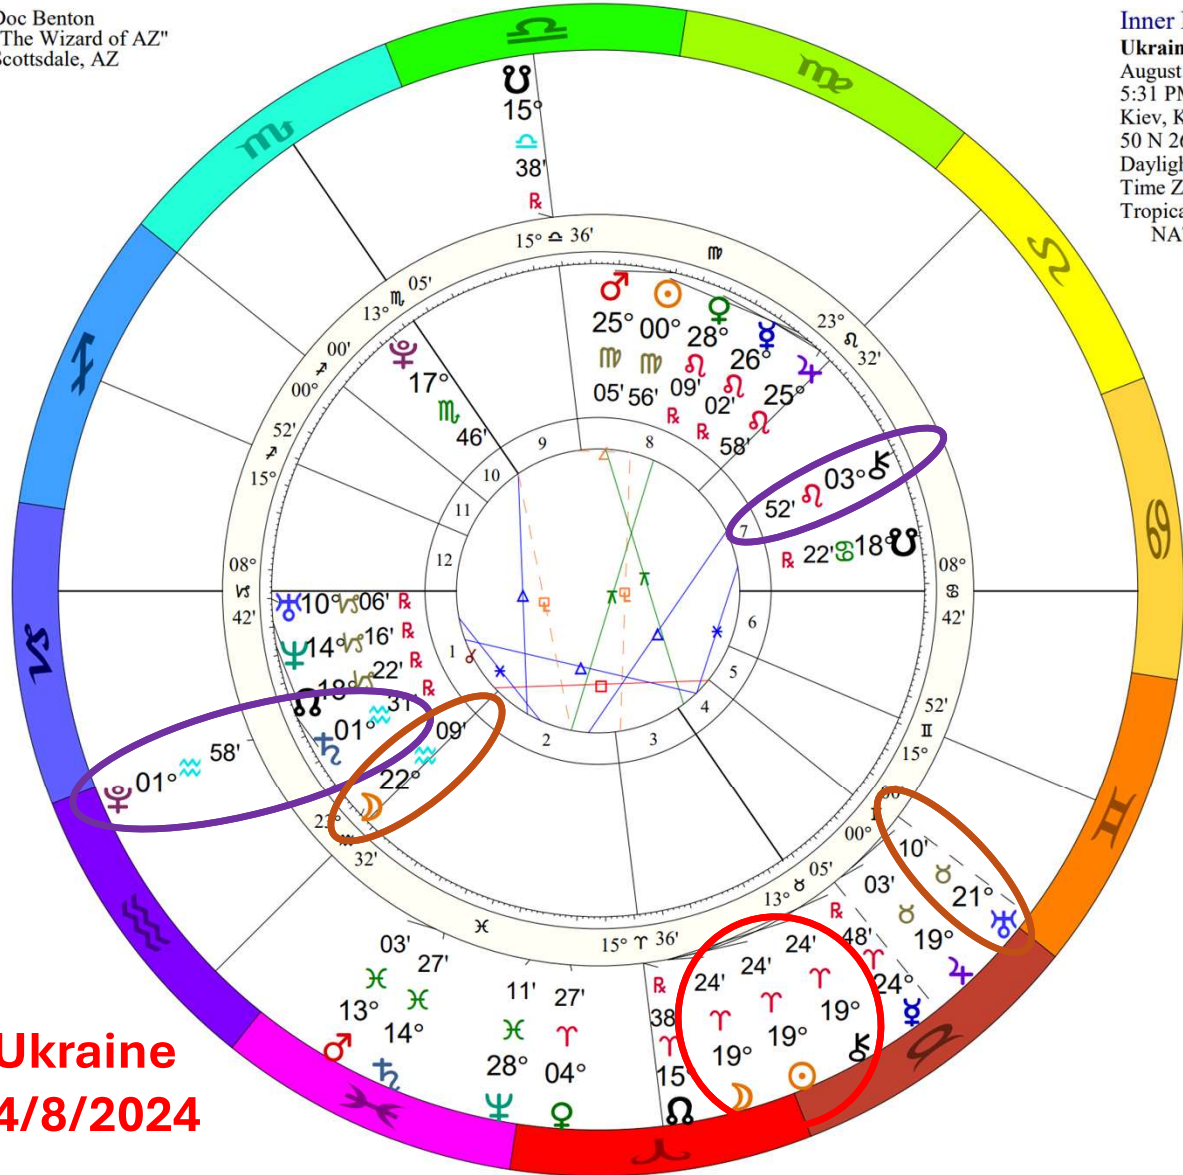

Doc Benton
"The Wizard of AZ"
Scottsdale, AZ

Inner Ring:
Ukraine Independence
August 24, 1991
5:31 PM
Kiev, Kijev, Ukraine
50 N 26 30 E 31
Daylight Saving Time
Time Zone: 2 hours East
Tropical Regiomontanus
NATAL CHART

Outer Ring:
Solar Eclipse Apr 8 2024
April 8, 2024
11:20:37 AM
Scottsdale, Arizona
33N30'33" 111W53'54"
Standard Time
Time Zone: 7 hours West
Tropical 0-Aries
Total Solar Eclipse (astrological)
Saros Cycle 139 # 30

♃♂♂	0°02's
♄♂♂	0°02's
♄♂♂	0°06'a
♃♂♂	0°07'a
♃♂♂	0°11's
♂♂♂	0°17's
♂♂♂	0°19's
♂♂♂	0°19's
♂♂♂	0°27's
♂♂♂	0°32'a
♂♂♂	0°35's
♂♂♂	0°41's
♂♂♂	0°41's
♂♂♂	0°42'a
♂♂♂	0°59's

**t. SunMoon/Chiron
conjunct in 3rd House**

**t. Pluto
conjunct/opposite n.
Saturn & n. Chiron**

**t. Uranus square n.
Moon**

**Ukraine
4/8/2024**