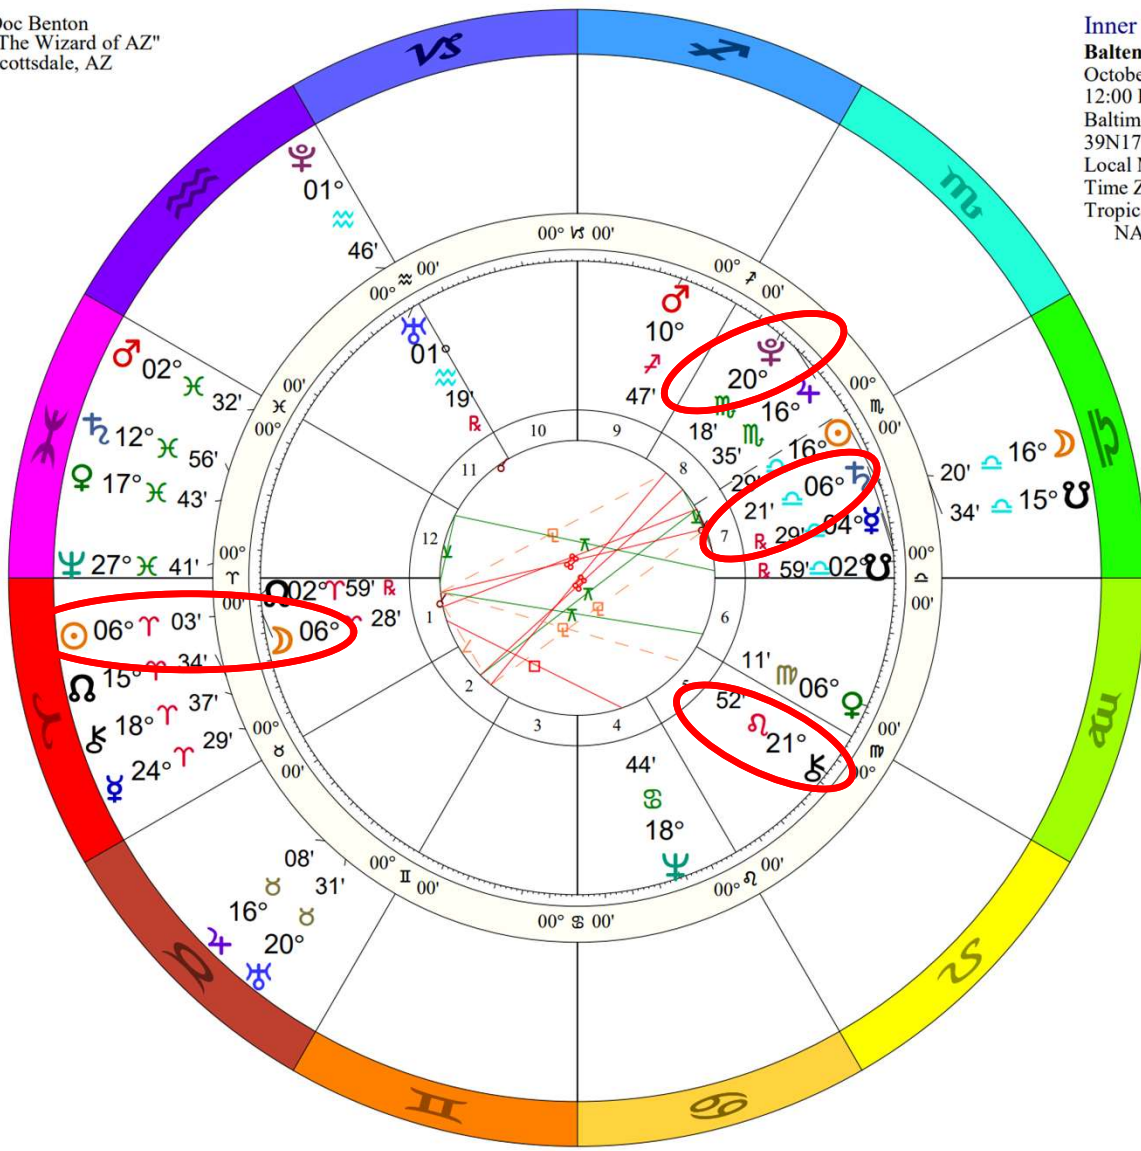

**t. Uranus opposite n.  
 Pluto, sesquiquadrate n.  
 Saturn, semisquare n.  
 Moon, square n. Chiron**

Outer Ring:  
**Transits**  
 March 26, 2024  
 1:40 AM  
 Baltimore, Maryland  
 39N17'25" 76W36'45"  
 Daylight Saving Time  
 Time Zone: 5 hours West  
 Tropical 0-Aries  
 NATAL CHART

**t. Chiron square n.  
 Neptune**

**t. Pluto conjunct n.  
 Uranus**

As□♄	0°06'a
♄□♄	0°07'a
♄♄♄	0°08'a
♄♄♄	0°08'a
♄♄♄	0°13's
♄♄♄	0°14'a
♄♄♄	0°18'a
♄♄♄	0°21'a
♄♄♄	0°25'a
♄♄♄	0°27'a
♄♄♄	0°28's
♄♄♄	0°28'a
♄♄♄	0°28'a
♄♄♄	0°36's
♄♄♄	0°45's
♄♄♄	0°47's
♄♄♄	0°48'a
♄♄♄	0°50'a
♄♄♄	0°54'a
♄♄♄	0°54'a
♄♄♄	0°57'a

# THE BALTIMORE BRIDGE COLLAPSE

Doc Benton  
 "The Wizard of AZ"  
 Scottsdale, AZ

**Inner Ring:**  
**Baltimore-2**  
 October 9, 1745  
 12:00 PM  
 Baltimore, Maryland  
 39N17'25" 76W36'45"  
 Local Mean Time  
 Time Zone: 0 hours West  
 Tropical 0-Aries  
 NATAL CHART