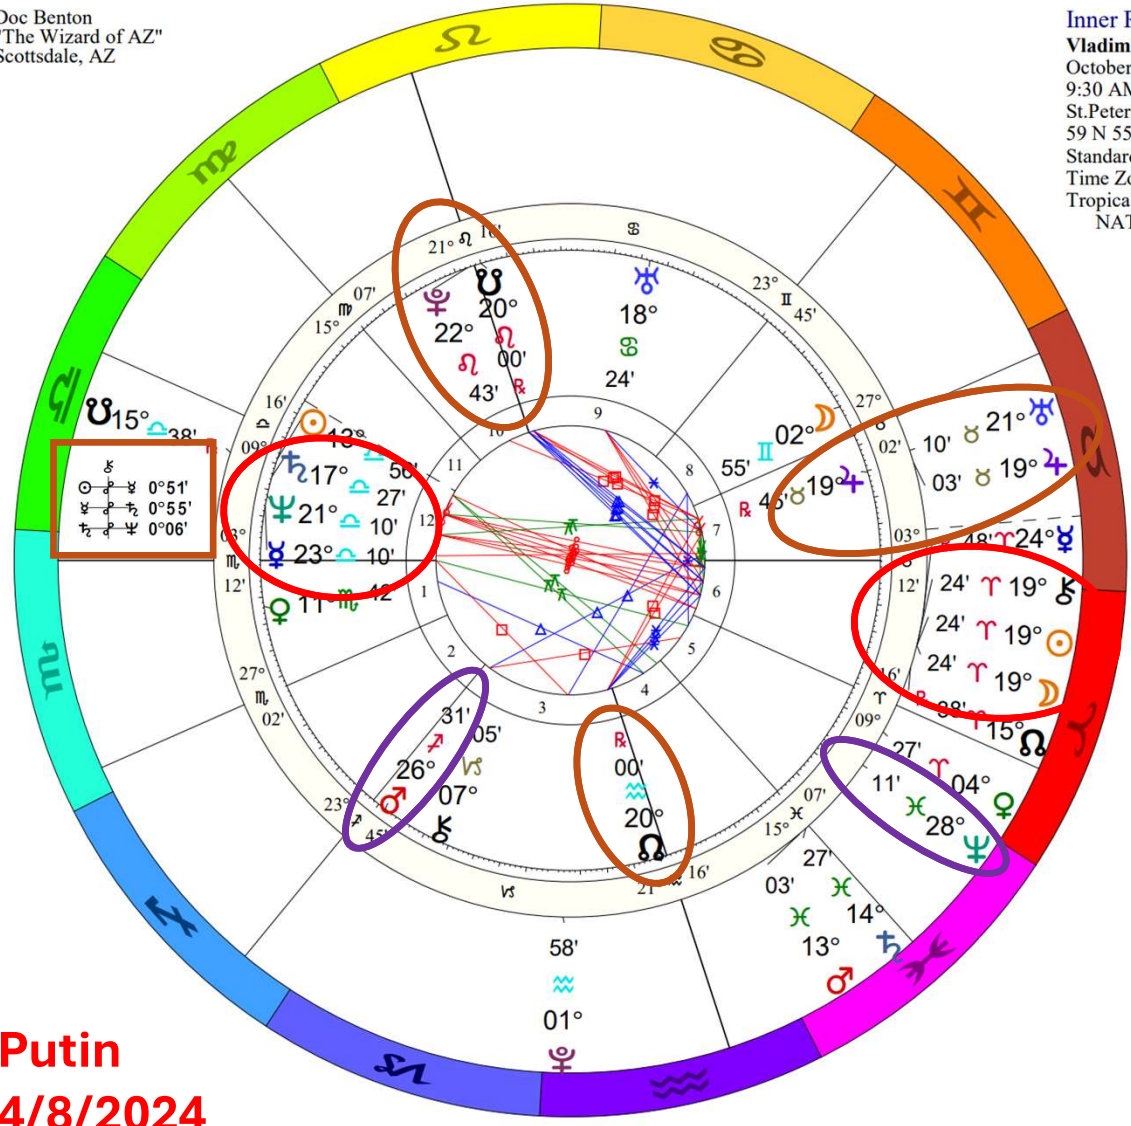

Doc Benton
"The Wizard of AZ"
Scottsdale, AZ

Inner Ring:
Vladimir Putin
October 7, 1952
9:30 AM
St. Petersburg, Russian Federation
59 N 55 30 E 18
Standard Time
Time Zone: 3 hours East
Tropical Koch
NATAL CHART

Outer Ring:
Solar Eclipse Apr 8 2024
April 8, 2024
11:20:37 AM
Scottsdale, Arizona
33N30'33" 111W53'54"
Standard Time
Time Zone: 7 hours West
Tropical 0-Aries
Total Solar Eclipse (astrological)
Saros Cycle 139 # 30

Putin
4/8/2024

t. Sun/Moon/Chiron in the 6th House opposite n. Saturn/Neptune/Mercury in the 12th House

t. Uranus/Jupiter conjunct/square n. Jupiter/Pluto/South Node/Midheaven in the 10th House

t. Neptune square n. Mars

[NOTE: There is some controversy regarding Putin's birth data, but I've seen this chart that most people use work quite well, and the birth data has been personally confirmed by Putin's webmaster.]

♃♂♂	0°00's
♄♂♂	0°06's
♅♂♂	0°21'a
♆♂♂	0°21'a
♇♂♂	0°21'a
♈♂♂	0°21'a
♉♂♂	0°32'a
♊♂♂	0°35'a
♋♂♂	0°35'a
♌♂♂	0°36'a
♍♂♂	0°36'a
♎♂♂	0°36'a
♏♂♂	0°39's
♐♂♂	0°42'a
♑♂♂	0°53's
♒♂♂	0°57's
♓♂♂	0°57'a
♈♂♂	0°57'a
♉♂♂	1°00's
♊♂♂	1°00's
♋♂♂	1°00's
♌♂♂	1°11's
♍♂♂	1°11's
♎♂♂	1°11's
♏♂♂	1°14's
♐♂♂	1°15'a
♑♂♂	1°21'a
♒♂♂	1°25's
♓♂♂	1°28's
19 additional