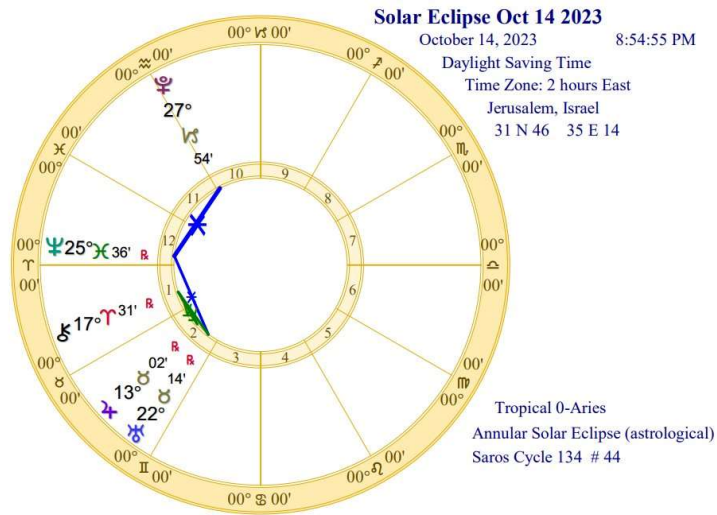

Doc Benton
"The Wizard of AZ" Scottsdale, AZ