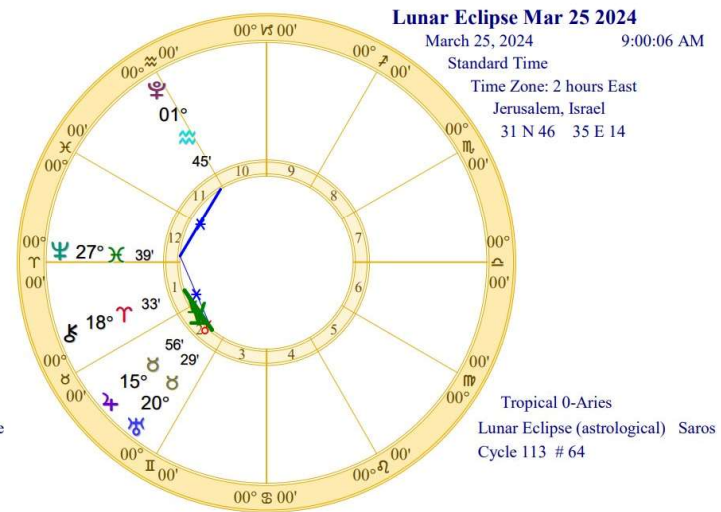

Doc Benton
"The Wizard of AZ" Scottsdale, AZ