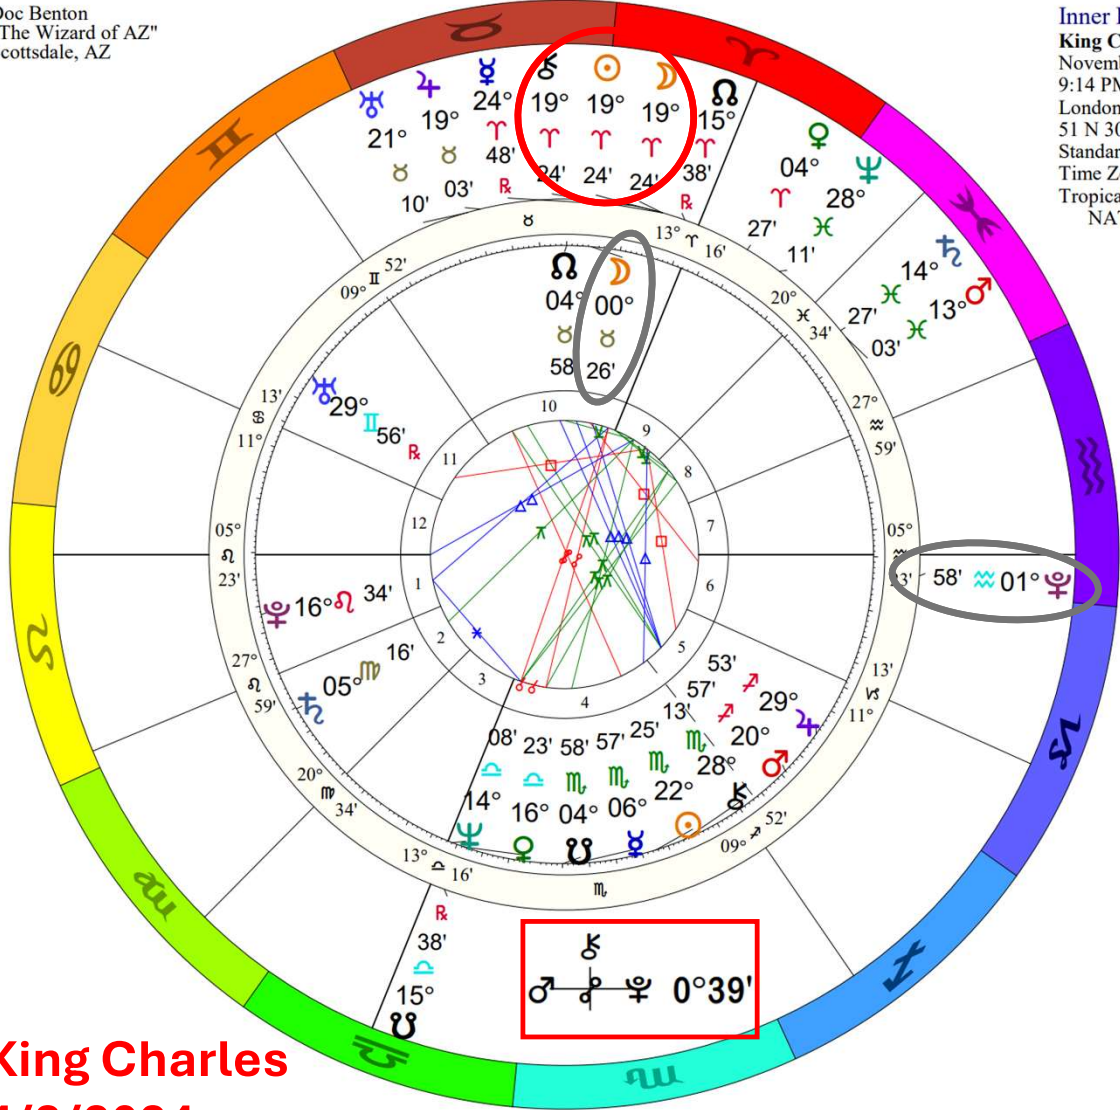

Doc Benton
"The Wizard of AZ"
Scottsdale, AZ

Inner Ring:
King Charles III
November 14, 1948
9:14 PM
London, England
51 N 30 0 W 10
Standard Time
Time Zone: 0 hours West
Tropical Koch
NATAL CHART

Outer Ring:
Solar Eclipse Apr 8 2024
April 8, 2024
11:20:37 AM
Scottsdale, Arizona
33N30'33" 111W53'54"
Standard Time
Time Zone: 7 hours West
Tropical 0-Aries
Total Solar Eclipse (astrological)
Saros Cycle 139 # 30

♂Δ♂	0°02's
♂Δ♂	0°13's
♂Δ♂	0°13'a
♂Δ♂	0°20's
♂Δ♂	0°23's
♂Δ♂	0°31'a
♂Δ♂	0°31'a
♂Δ♂	0°45's
♂Δ♂	0°45's
♂Δ♂	0°49'a
♂Δ♂	0°54's
♂Δ♂	0°56's
♂Δ♂	0°56's
♂Δ♂	0°56's
♂Δ♂	0°59'a
♂Δ♂	1°05'a
♂Δ♂	1°10'a
♂Δ♂	1°11'a
♂Δ♂	1°15's
♂Δ♂	1°16's
♂Δ♂	1°30'a
♂Δ♂	1°30'a
♂Δ♂	1°32'a
♂Δ♂	1°33's
♂Δ♂	1°33'a
♂Δ♂	1°33'a
♂Δ♂	1°42's
3 additional	

t. Sun/Moon/Chiron in the 10th House opposite Mars/Pluto midpoint

t. Pluto square n. Moon in the 10th House (exact on February 3, August 10, and December 9)

**King Charles
4/8/2024**