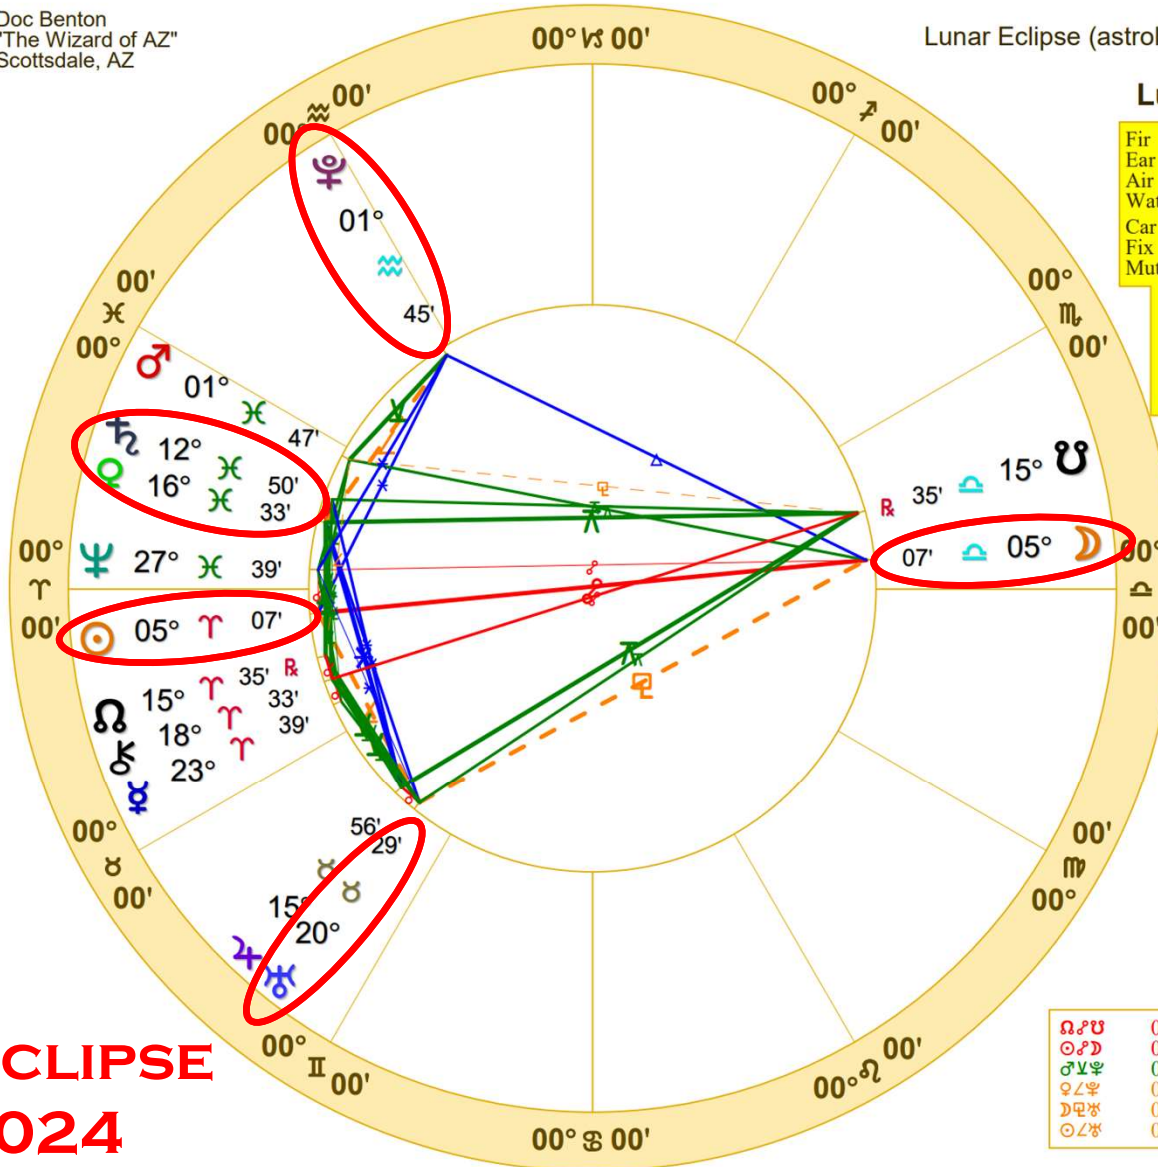

Doc Benton
"The Wizard of AZ"
Scottsdale, AZ

Lunar Eclipse (astrological) Saros Cycle 113 # 64

Lunar Eclipse Mar 25 2024

March 25, 2024
12:00:06 AM
Standard Time
Scottsdale, Arizona
33N30'33" 111W53'54"
Time Zone: 7 hours West
Geocentric
Tropical 0-Aries

Fir	2	1
Ear	2	0
Air	2	0
Wat	4	0
Car	3	0
Fix	3	0
Mut	4	1
	P	A
	L	S
	A	C
	A	N
	E	N
	T	D

	Long.	Dwada-samsa	Speed
☉	5° 07' 14"	1 ♀ 27	0.59
☽	5° 07' 15"	1 ♂ 27	11.51
♃	23° 39'	13 ♃ 52	0.56
♀	16° 33'	18 ♀ 41	1.14
♂	13° 47'	21 ♂ 29	0.47
♄	15° 8' 56"	11 ♃ 16	0.12
♅	12° 35' 50"	3 ♄ 58	0.07
♆	20° 8' 29"	5 ♃ 43	0.03
♇	27° 33' 39"	1 ♇ 52	0.02
♁	1° 33' 45"	21 ♁ 05	0.01
♂	18° 33'	12 ♃ 40	0.03
♄	15° 35' 35"	6 ♄ 56	0.00R
♁	12° 7' 08"	25 ♀ 39	0.50
♃	26° 02'	12 ♃ 24	1.04
♅	15° 35' 35"	6 ♄ 56	0.00R

♃♅	0°00'a	♄♂	0°22's	♂♄	1°13's
♃♅	0°00's	♄♂	0°22's	♂♄	1°13's
♃♅	0°02's	♃♄	0°37's	♂♃	1°37'a
♃♅	0°12'a	♃♄	0°42'a	♂♃	1°55'a
♃♅	0°21'a	♃♄	0°59's	♂♃	2°00'a
♃♅	0°21'a	♃♄	0°59's		

LUNAR ECLIPSE
3/25/2024