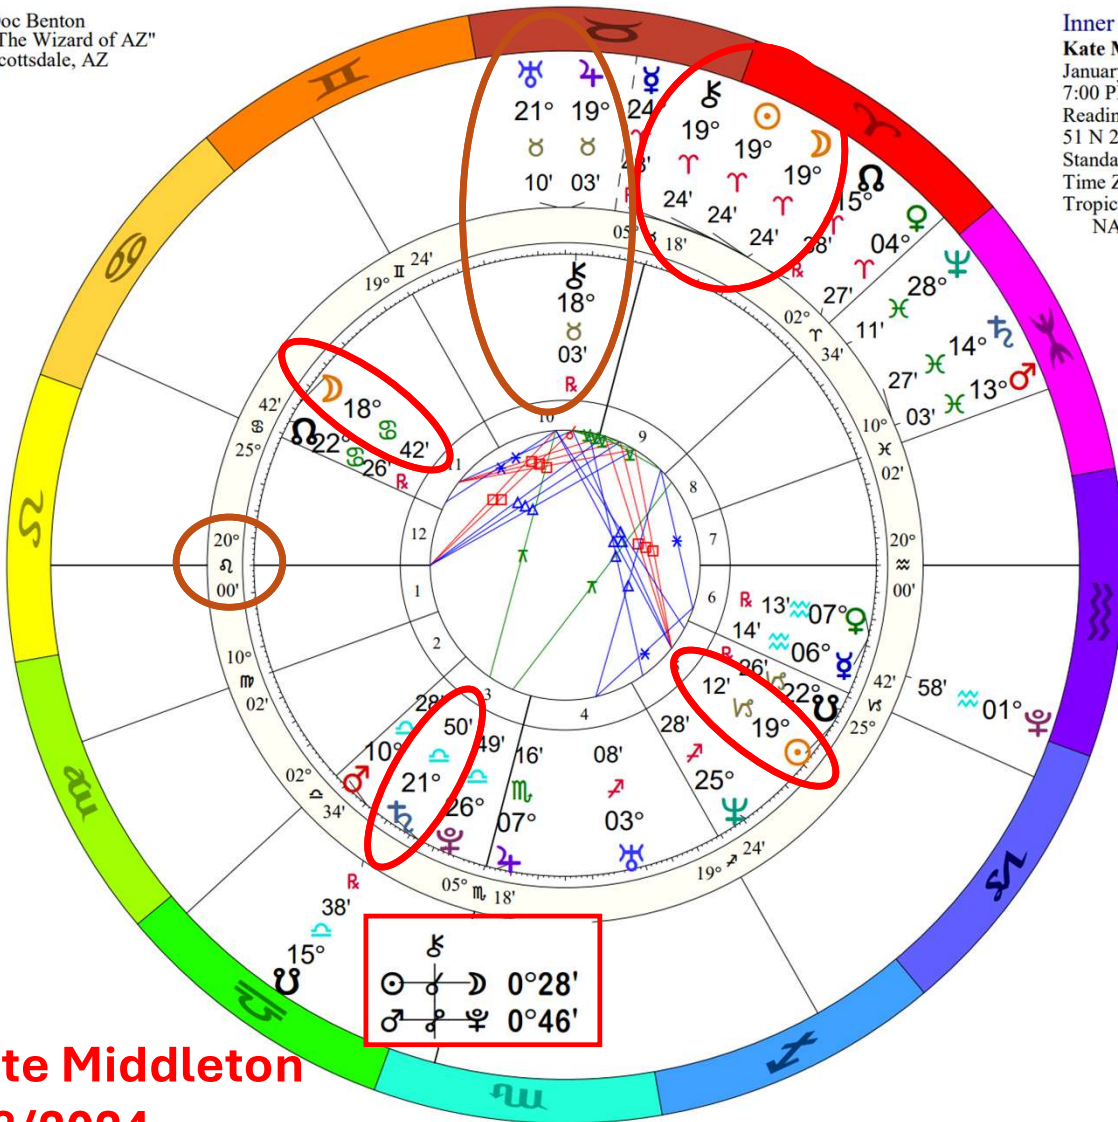

Doc Benton
"The Wizard of AZ"
Scottsdale, AZ

Inner Ring:
Kate Middleton
January 9, 1982
7:00 PM
Reading, England
51 N 28 0 W 59
Standard Time
Time Zone: 0 hours West
Tropical Regiomontanus
NATAL CHART

Outer Ring:
Solar Eclipse Apr 8 2024
April 8, 2024
11:20:37 AM
Scottsdale, Arizona
33N30'33" 111W53'54"
Standard Time
Time Zone: 7 hours West
Tropical 0-Aries
Total Solar Eclipse (astrological)
Saros Cycle 139 # 30

☉△♄	0°09's
☉□♃	0°12's
☉□♁	0°12'a
☉□♄	0°12'a
♃×♄	0°21'a
As△♄	0°35's
As△☉	0°35's
As△♃	0°40's
♄△♄	0°40'a
♃□♃	0°42's
♃□☉	0°42'a
♃□♄	0°43'a
Mc♃♀	0°51's
As□♄	0°57's
♄♄♄	0°59's
♄×♄	1°10's
As□♄	1°11'a
♃△♄	1°16'a
♁×♄	1°16'a
♄△♀	1°19's
♄♃♃	1°21's
♄♃☉	1°21's
♄♃♄	1°21's
♄♃♄	1°22's
♄×♀	1°47's
☉△♄	1°58'a

t. Sun/Moon/Chiron
square/opposite n.
Sun/Moon & Saturn &
Sun/Moon and
Mars/Pluto midpoints

t. Jupiter/Uranus
conjunct/square n.
Chiron & Ascendant

Kate Middleton
4/8/2024