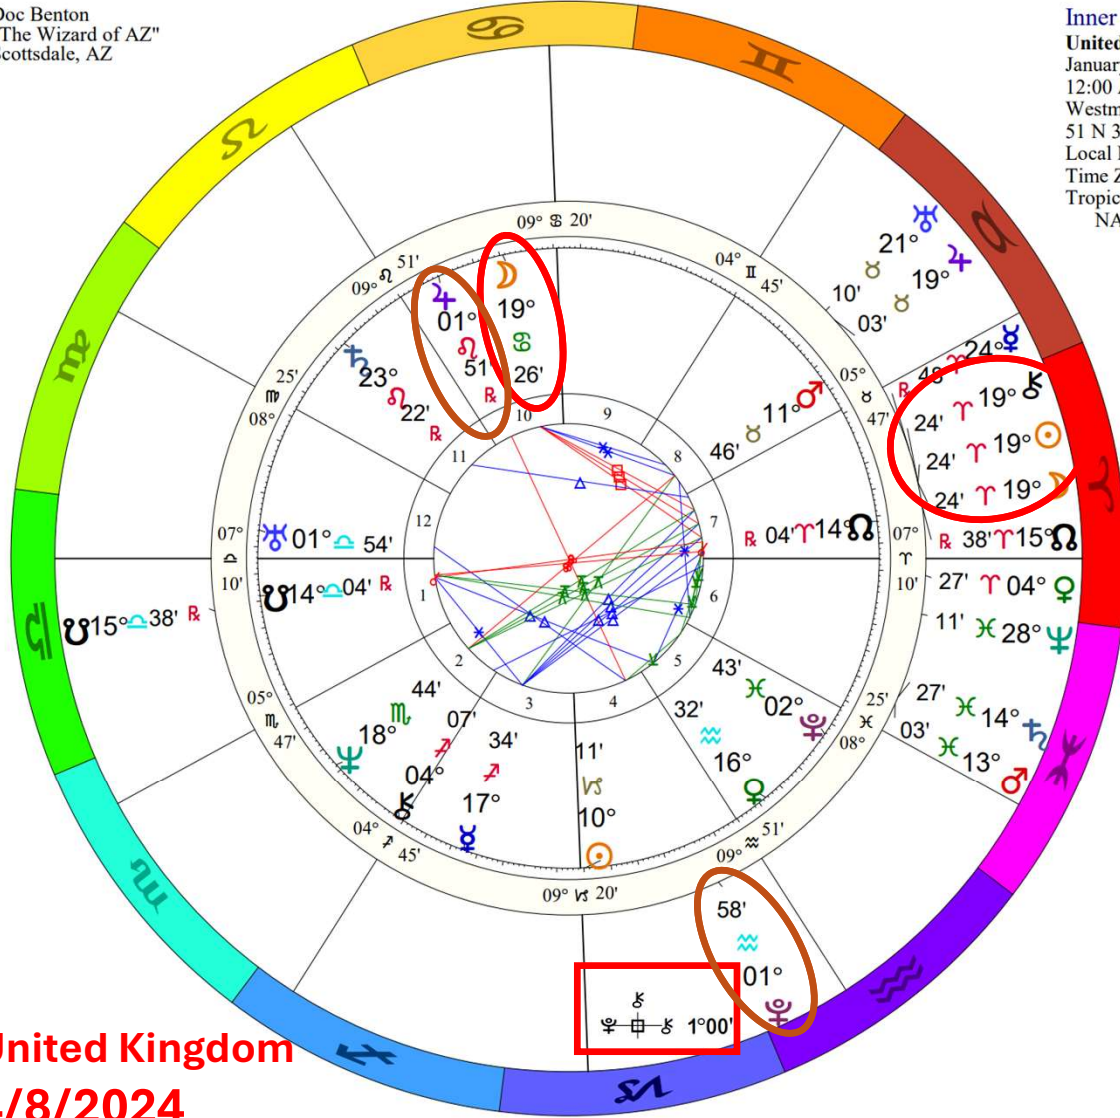

Doc Benton
"The Wizard of AZ"
Scottsdale, AZ

Inner Ring:
United Kingdom
January 1, 1801
12:00 AM
Westminster, England
51 N 30 0 W 09
Local Mean Time
Time Zone: 0 hours West
Tropical Koch
NATAL CHART

t. Sun/Moon/Chiron
square n. Moon in the
10th House

t. Pluto opposite n,
Jupiter

Outer Ring:
Solar Eclipse Apr 8 2024
April 8, 2024
11:20:37 AM
Scottsdale, Arizona
33N30'33" 111W53'54"
Standard Time
Time Zone: 7 hours West
Tropical 0-Aries
Total Solar Eclipse (astrological)
Saros Cycle 139 # 30

♃♁♂	0°02's
♃♁♁	0°02's
♃♁♂	0°02'a
♃♁♂	0°04's
♃♁♂	0°07's
♃♁♂	0°19's
♃♁♂	0°20's
♃♁♂	0°23's
♃♁♂	0°23's
♃♁♂	0°23's
♃♁♂	0°40's
♃♁♂	0°40's
♃♁♂	0°40's
♃♁♂	0°40's
♃♁♂	0°44's
♃♁♂	0°55's
♃♁♂	0°55's
♃♁♂	1°01'a
♃♁♂	1°01'a
♃♁♂	1°02'a
♃♁♂	1°04'a
♃♁♂	1°08'a
♃♁♂	1°17's
♃♁♂	1°20's
♃♁♂	1°20's
♃♁♂	1°26'a
♃♁♂	1°29'a
♃♁♂	1°34's
♃♁♂	1°34's
10 additional	

United Kingdom
4/8/2024