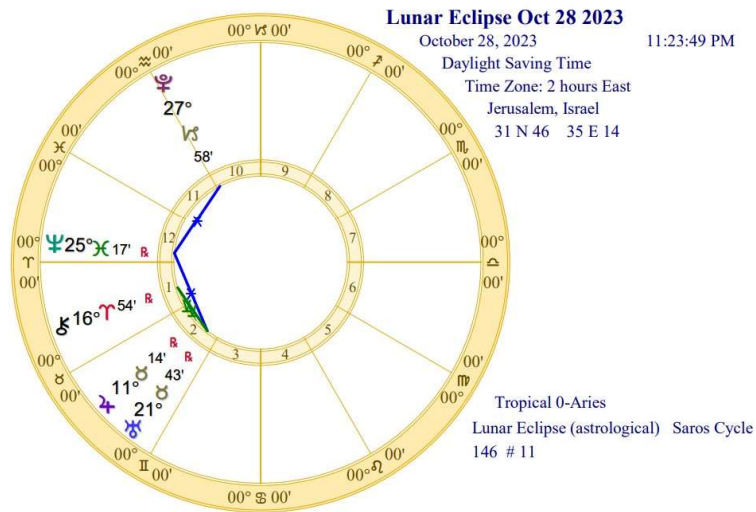

Doc Benton
"The Wizard of AZ" Scottsdale, AZ