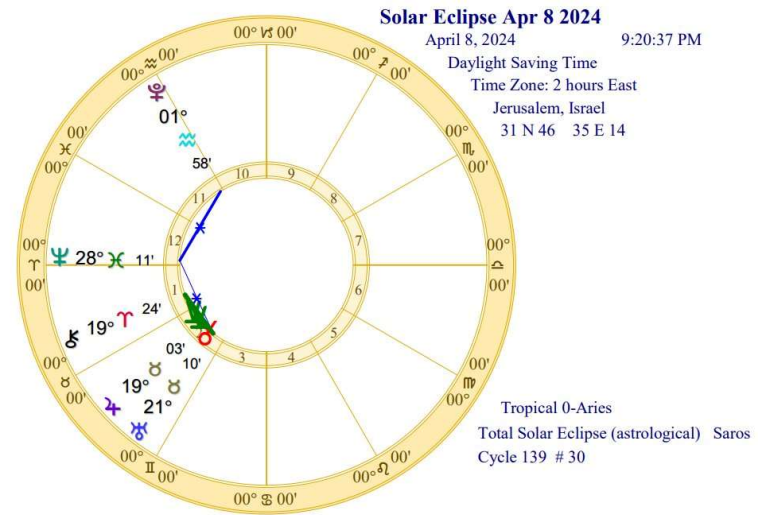

Doc Benton
"The Wizard of AZ" Scottsdale, AZ