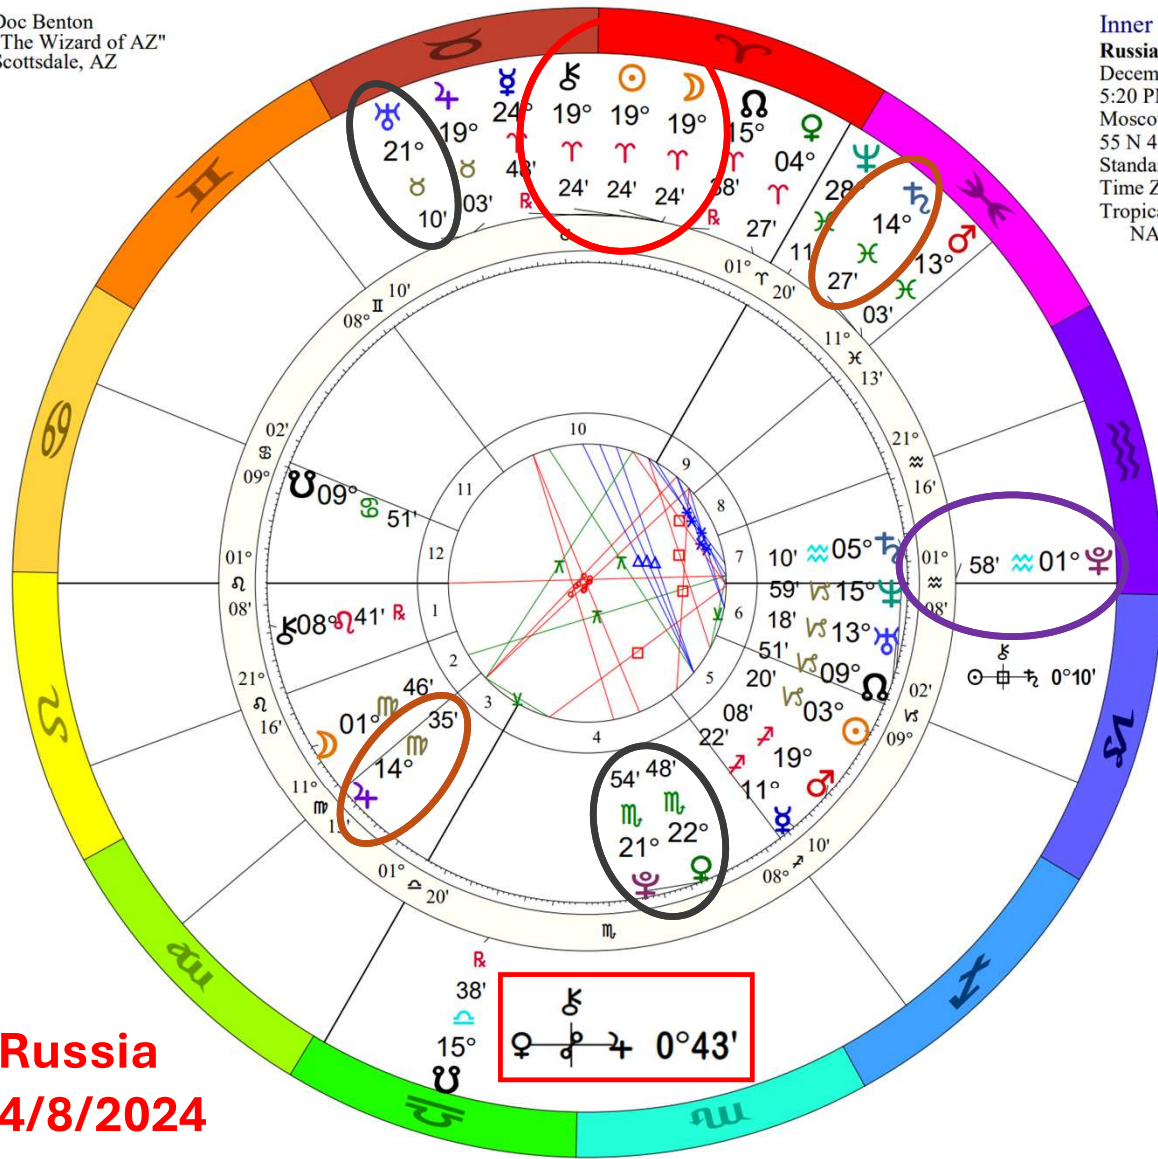

Doc Benton
"The Wizard of AZ"
Scottsdale, AZ

Inner Ring:
Russia 1991
December 25, 1991
5:20 PM
Moscow, Moskva, Russia
55 N 45 37 E 35
Standard Time
Time Zone: 2 hours East
Tropical Koch
NATAL CHART

Outer Ring:
Solar Eclipse Apr 8 2024
April 8, 2024
11:20:37 AM
Scottsdale, Arizona
33N30'33" 111W53'54"
Standard Time
Time Zone: 7 hours West
Tropical 0-Aries
Total Solar Eclipse (astrological)
Saros Cycle 139 # 30

♂♂♂	0°05's
♂♂♂	0°08'a
♂♂♂	0°12'a
♂♂♂	0°15'a
♂♂♂	0°16's
♂♂♂	0°16's
♂♂♂	0°17'a
♂♂♂	0°19'a
♂♂♂	0°21's
♂♂♂	0°21's
♂♂♂	0°31'a
♂♂♂	0°35'a
♂♂♂	0°38'a
♂♂♂	0°43'a
♂♂♂	0°43'a
♂♂♂	0°49's
♂♂♂	0°50'a
♂♂♂	0°57'a
♂♂♂	1°03'a
♂♂♂	1°03'a
♂♂♂	1°07's
♂♂♂	1°09's
♂♂♂	1°22's
♂♂♂	1°31'a
♂♂♂	1°32'a
♂♂♂	1°37's
♂♂♂	1°41'a

t. Sun/Moon/Chiron in 10th House opposite Venus/Jupiter midpoint

t. Uranus opposite n. Pluto/Venus

t. Saturn opposite n. Jupiter

t. Pluto conjunct/opposite Descendant/Ascendant

**Russia
4/8/2024**