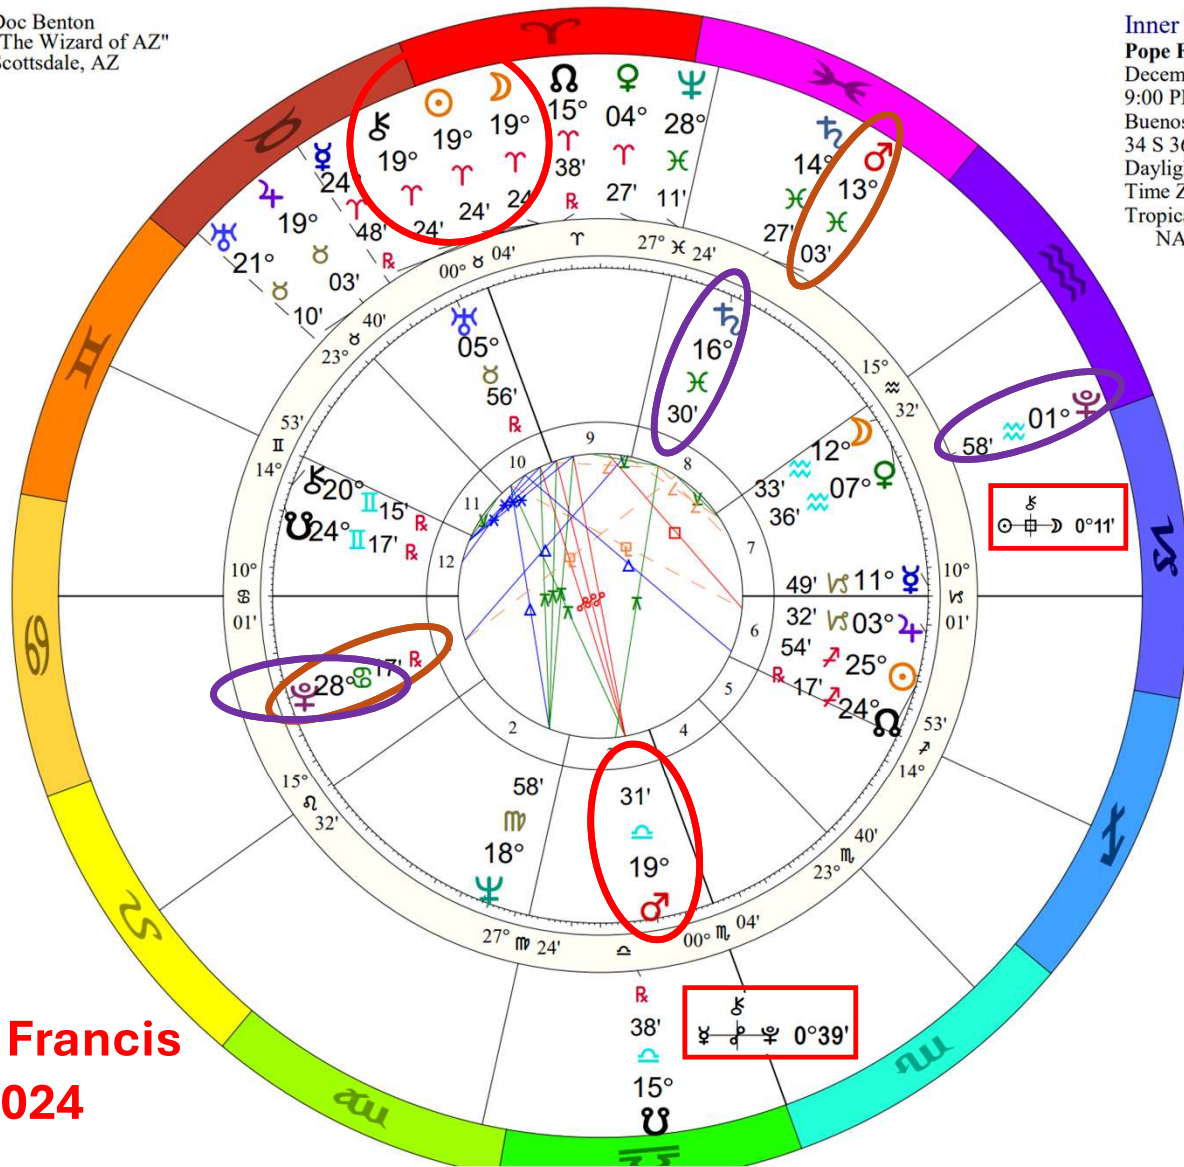

Doc Benton
"The Wizard of AZ"
Scottsdale, AZ

Inner Ring:
Pope Francis I.
December 17, 1936
9:00 PM
Buenos Aires, Argentina
34 S 36 58 W 27
Daylight Saving Time
Time Zone: 4 hours West
Tropical Regiomontanus
NATAL CHART

**t. Sun/Moon/Chiron
in 9th House
opposite/square n.
Mercury/Pluto &
Sun/Moon midpoints**

Outer Ring:
Solar Eclipse Apr 8 2024
April 8, 2024
11:20:37 AM
Scottsdale, Arizona
33N30'33" 111W53'54"
Standard Time
Time Zone: 7 hours West
Tropical 0-Aries
Total Solar Eclipse (astrological)
Saros Cycle 139 # 30

**t. Mars
sesquiquadrate n,
Pluto**

♃♄	0°05's
♃♅	0°06'a
♃♆	0°06's
♃♇	0°07'a
♃♈	0°07'a
♃♉	0°14'a
♃♊	0°26's
♃♋	0°26's
♃♌	0°26's
♃♍	0°28'a
♃♎	0°28's
♃♏	0°30'a
♃♐	0°30'a
♃♑	0°31'a
♃♒	0°31'a
♃♓	0°37's
♃♈	0°38'a
♃♉	0°45's
♃♊	0°50'a
♃♋	0°51'a
♃♌	0°51'a
♃♍	0°53's
♃♎	0°53's
♃♏	0°54's
♃♐	0°56's

**t. Pluto semisquare
n. Saturn & opposite
n. Pluto**

**Pope Francis
4/8/2024**