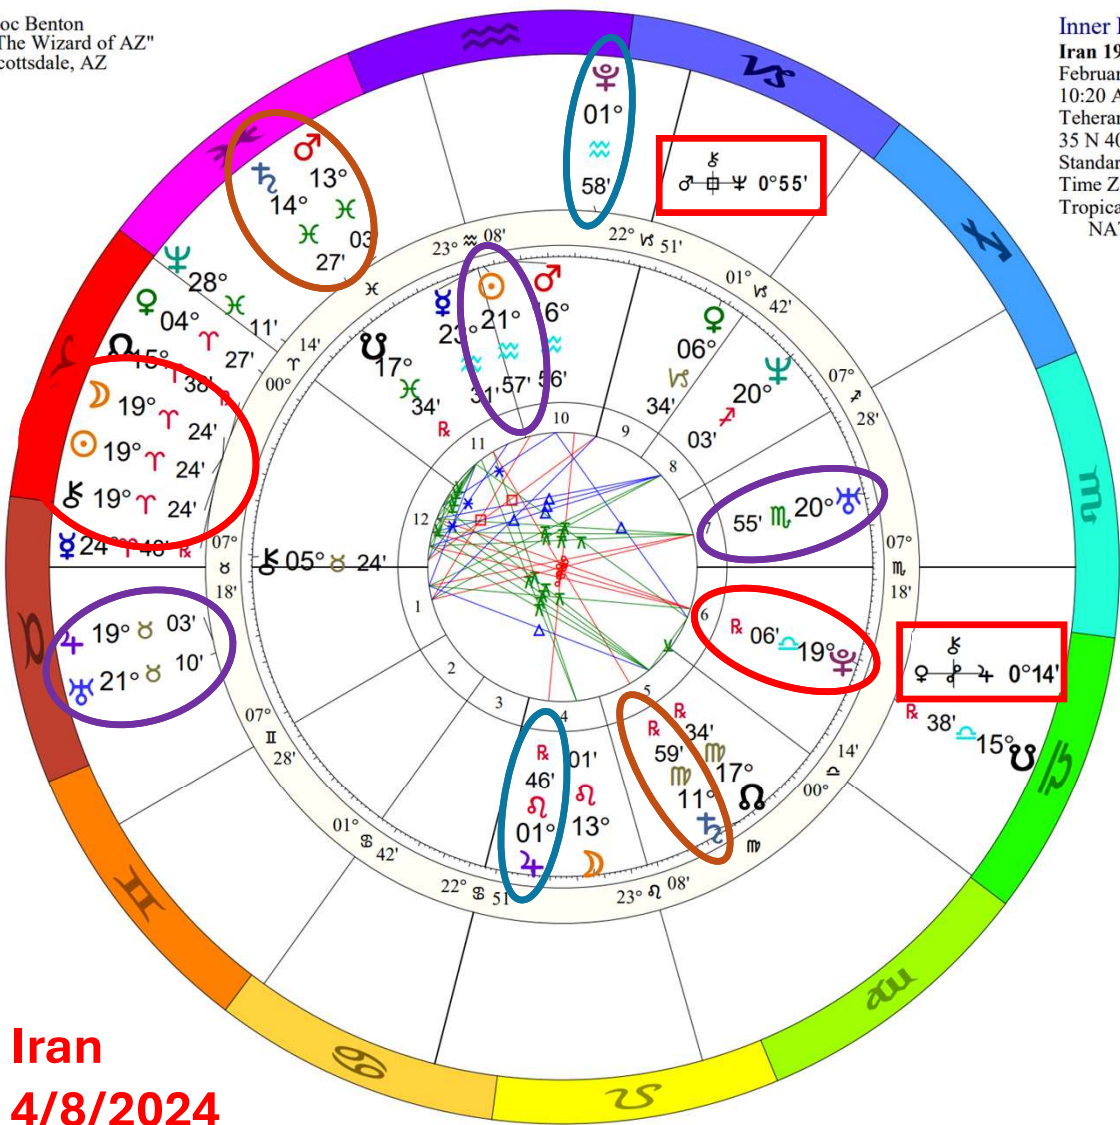

Doc Benton
"The Wizard of AZ"
Scottsdale, AZ

Iran
4/8/2024

Inner Ring:
Iran 1979
February 11, 1979
10:20 AM
Teheran, Iran
35 N 40 51 E 26
Standard Time
Time Zone: 3 hr 30 min East
Tropical Koch
NATAL CHART

Outer Ring:
Solar Eclipse Apr 8 2024
April 8, 2024
11:20:37 AM
Scottsdale, Arizona
33N30'33" 111W53'54"
Standard Time
Time Zone: 7 hours West
Tropical 0-Aries
Total Solar Eclipse (astrological)
Saros Cycle 139 # 30

♃♂♂	0°02'a
♃♂♂	0°03'a
♃♂♂	0°12's
♃♂♂	0°15's
♃♂♂	0°18's
♃♂♂	0°18's
♃♂♂	0°18's
♃♂♂	0°18's
♃♂♂	0°39'a
♃♂♂	0°39'a
♃♂♂	0°39'a
♃♂♂	0°47's
♃♂♂	0°57'a
♃♂♂	0°57'a
♃♂♂	1°01'a
♃♂♂	1°04's
♃♂♂	1°07's
♃♂♂	1°17'a
♃♂♂	1°18's
♃♂♂	1°18's
♃♂♂	1°26'a
♃♂♂	1°29's
♃♂♂	1°29's
♃♂♂	1°31'a
♃♂♂	1°31'a
♃♂♂	1°31'a
♃♂♂	1°32'a
♃♂♂	1°41's
♃♂♂	1°50's
11 additional	

t. Sun/Moon/Chiron in
12th House opposite n.
Pluto

t. Mars opposite n.
Saturn

t. Pluto opposite n.
Jupiter

t. Jupiter/Uranus
opposite/square n.
Uranus/Sun