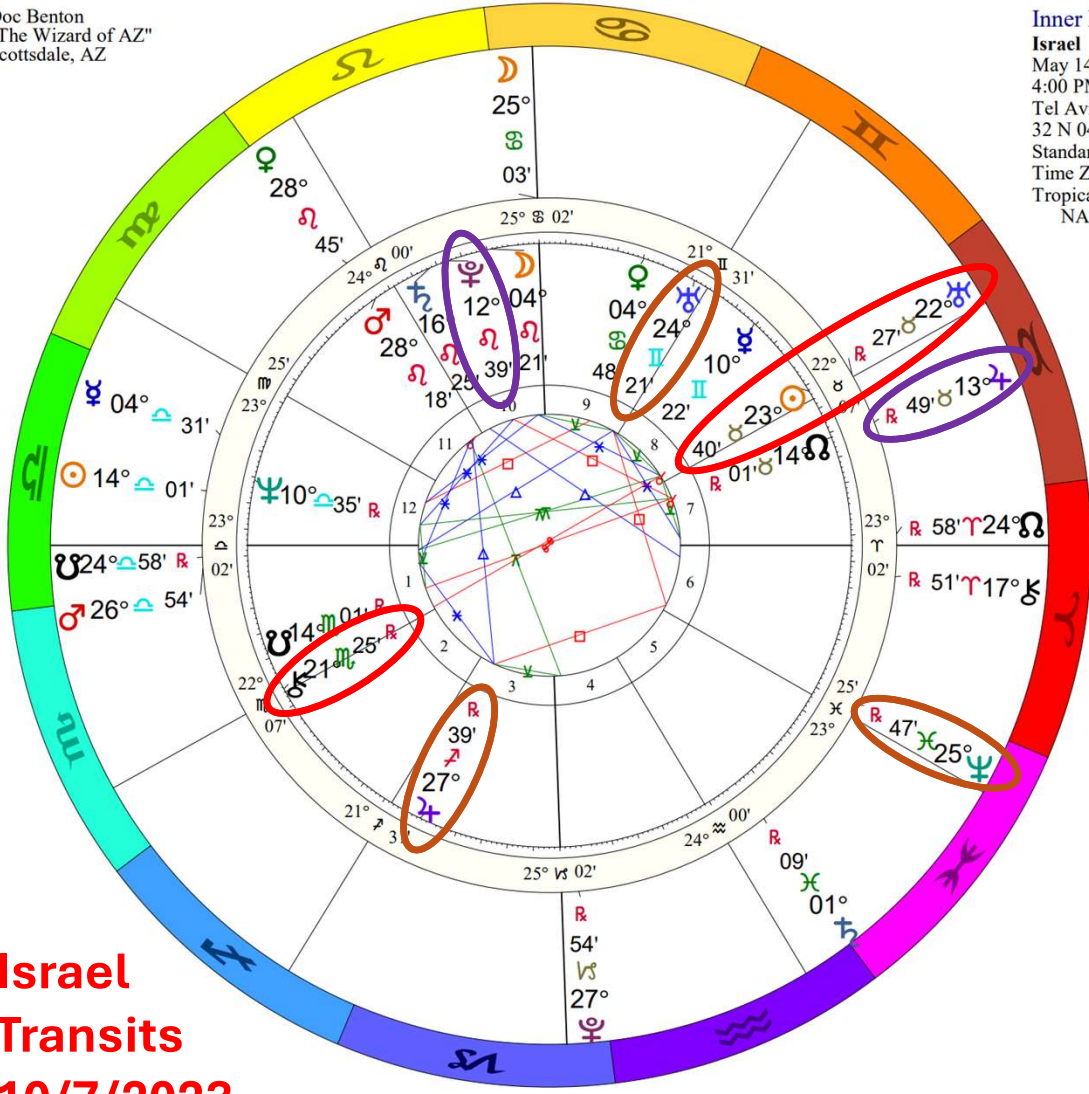

Doc Benton
"The Wizard of AZ"
Scottsdale, AZ

Inner Ring:
Israel
May 14, 1948
4:00 PM
Tel Aviv, Israel
32 N 04 34 E 46
Standard Time
Time Zone: 2 hours East
Tropical Koch
NATAL CHART

Outer Ring:
Transits
October 7, 2023
6:30 AM
Tel Aviv, Israel
32 N 04 34 E 46
Standard Time
Time Zone: 7 hours West
Tropical Koch
Relocated to Tel Aviv, Israel

♃♃	0°00'a
♄♄	0°00'a
♅♅	0°00'a
♆♆	0°04's
♇♇	0°04's
♈♈	0°10'a
♉♉	0°12's
♊♊	0°12's
♋♋	0°15's
♌♌	0°17'a
♍♍	0°24's
♎♎	0°27's
♏♏	0°30's
♐♐	0°30's
♑♑	0°32's
♒♒	0°35's
♓♓	0°37'a
♈♉	0°37'a
♈♊	0°41's
♈♋	0°45'a
♈♌	0°45'a
♈♍	0°59's
♈♎	1°03's
♈♏	1°06's
♈♐	1°11'a
♈♑	1°12's
♈♒	1°18'a
♈♓	1°18'a
12 additional	

t. Uranus conjunct n. Sun & opposite n. Chiron

t. Neptune square n. Uranus & n. Jupiter

t. Jupiter square n. Pluto

Israel
Transits
10/7/2023