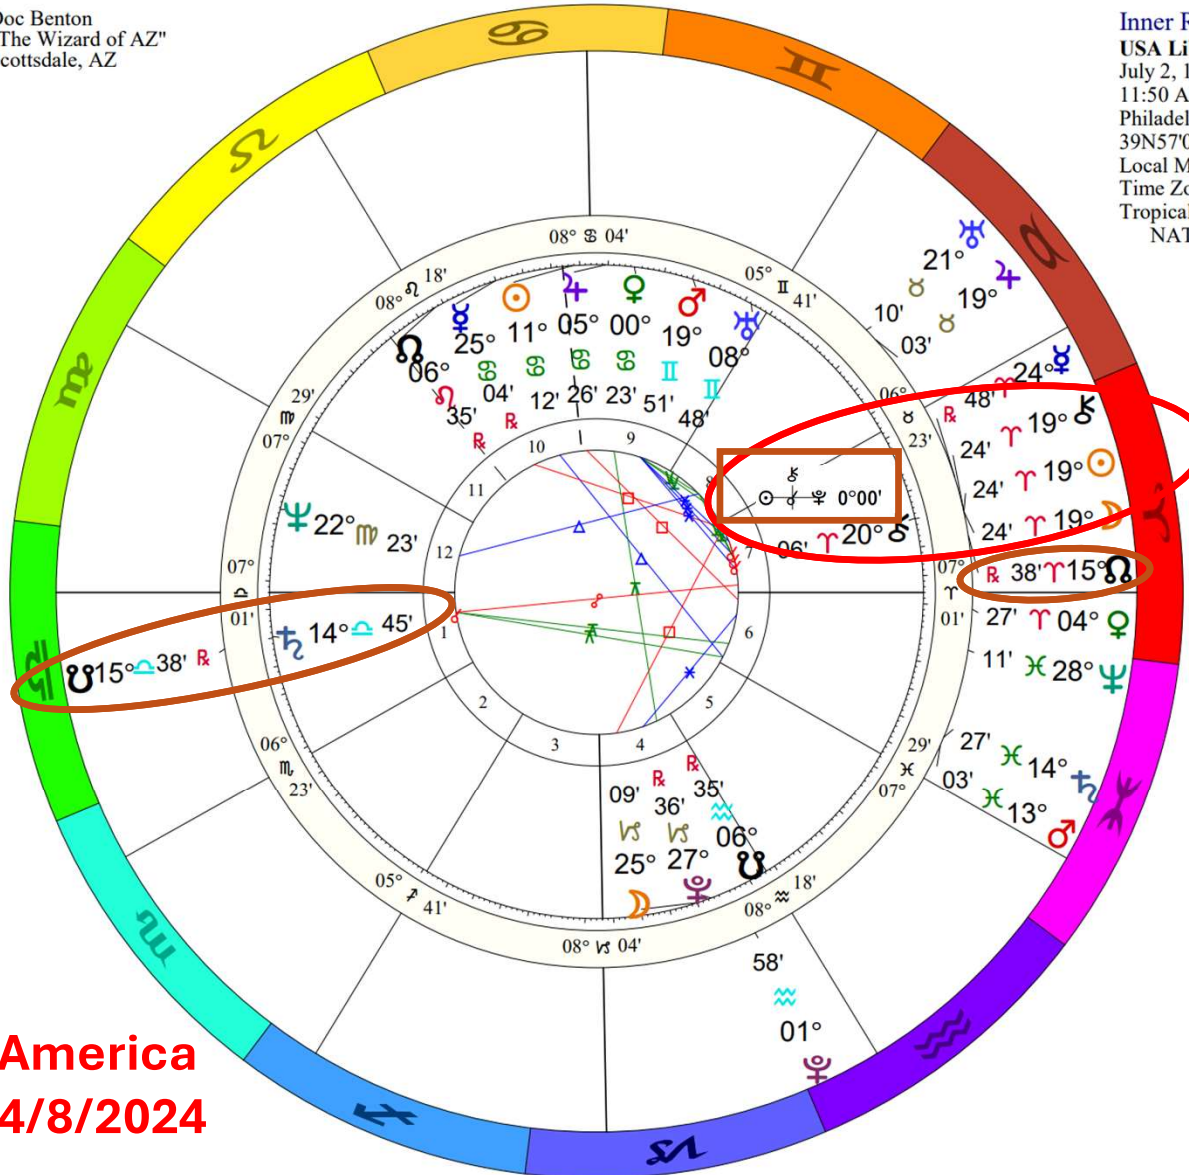

Doc Benton
"The Wizard of AZ"
Scottsdale, AZ

Inner Ring:
USA Libra
July 2, 1776
11:50 AM
Philadelphia, PA
39N57'08" 75W09'51"
Local Mean Time
Time Zone: 0 hours West
Tropical Koch
NATAL CHART

**t. Sun/Moon/Chiron
conjunct n. Chiron &
Moon/Pluto midpoint**

**t. Lunar Nodal Axis
conjunct n. Saturn**

Outer Ring:
Solar Eclipse Apr 8 2024
April 8, 2024
11:20:37 AM
Scottsdale, Arizona
33N30'33" 111W53'54"
Standard Time
Time Zone: 7 hours West
Tropical 0-Aries
Total Solar Eclipse (astrological)
Saros Cycle 139 # 30

Chiron Returns:

- 4/20/2024
- 11/9/2024
- 2/17/2025

♂♂♂	0°16's
♂♂♂	0°17'a
♂♂♂	0°22's
♀♂♂	0°26's
♂♂♂	0°27's
♂♂♂	0°27'a
♂♂♂	0°27'a
♀♂♂	0°35's
♂♂♂As	0°39's
♂♂♂	0°41'a
♂♂♂	0°42'a
♂♂♂	0°42'a
♂♂♂	0°49's
♂♂♂♂	0°53'a
♂♂♂♂	0°53'a
♂♂♂♂	0°59'a
♂♂♂♂	1°03'a
♂♂♂♂	1°05's
♂♂♂♂	1°13'a
♂♂♂♂	1°19'a
♀♂♂♂	1°35'a
♂♂♂♂	1°41'a
♂♂♂♂	1°51'a

**America
4/8/2024**