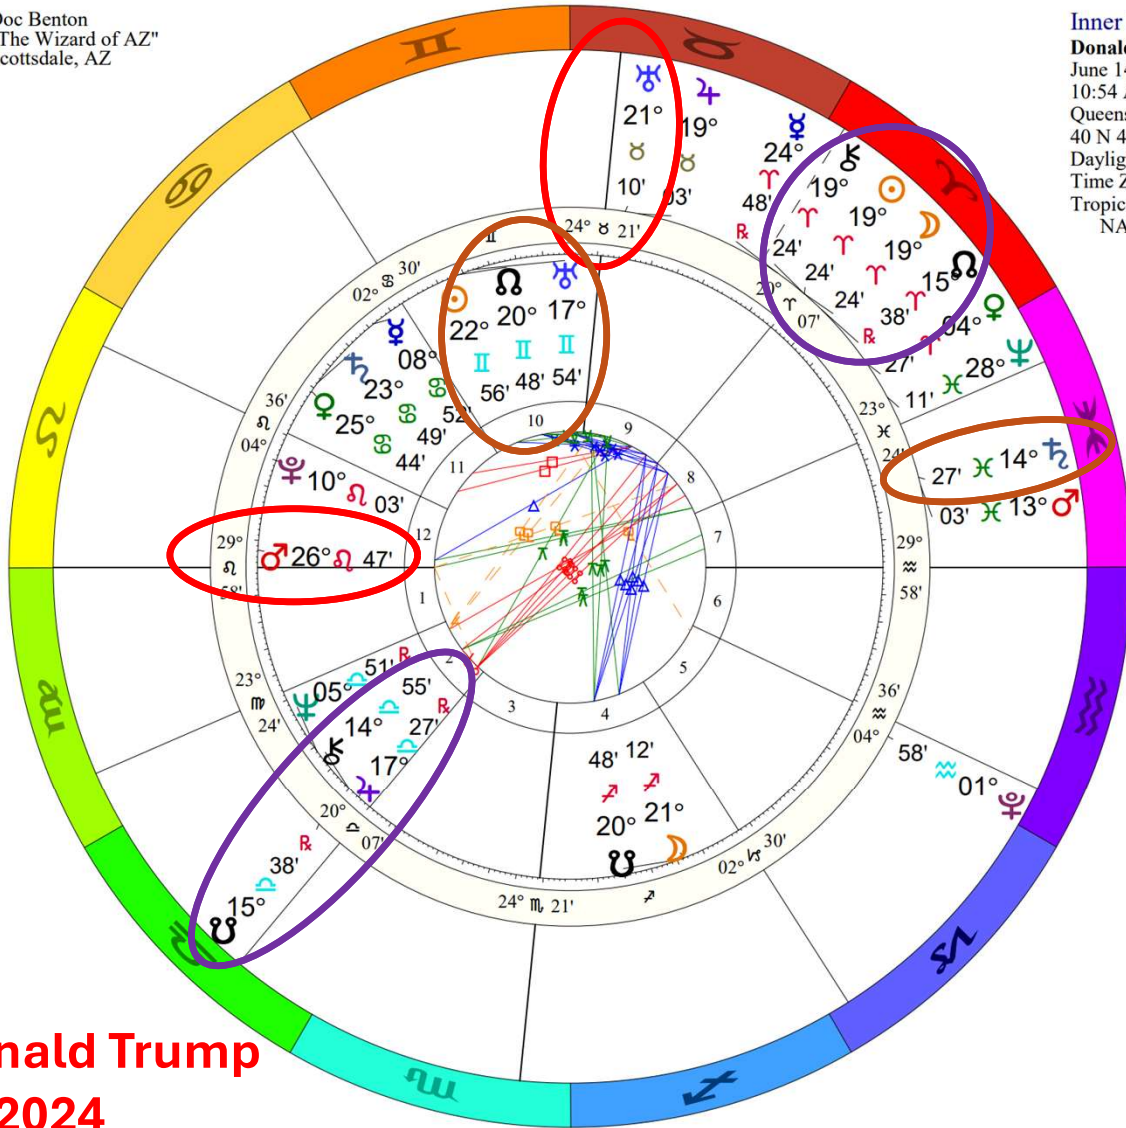

Doc Benton
"The Wizard of AZ"
Scottsdale, AZ

Inner Ring:
Donald Trump
June 14, 1946
10:54 AM
Queens Cou, Jamaica Hospital Quee
40 N 42 73W48'59"
Daylight Saving Time
Time Zone: 5 hours West
Tropical Regiomontanus
NATAL CHART

Outer Ring:
Solar Eclipse Apr 8 20
April 8, 2024
11:20:37 AM
Scottsdale, Arizona
33N30'33" 111W53'54"
Standard Time
Time Zone: 7 hours We
Tropical 0-Aries
Total Solar Eclipse (astr
Saros Cycle 139 # 30

♃♂♂	0°02's
♃♂♂	0°20's
♃♂♂	0°22's
♃♂♂	0°22's
♃♂♂	0°27's
♃♂♂	0°27'a
♃♂♂	0°27'a
♃♂♂	0°29's
♃♂♂	0°40'a
♃♂♂	0°40'a
♃♂♂	0°43'a
♃♂♂	0°43'a
♃♂♂	0°52's
♃♂♂	0°56's
♃♂♂	0°56's
♃♂♂	0°59'a
♃♂♂	1°09's
♃♂♂	1°24'a
♃♂♂	1°24'a
♃♂♂	1°24'a
♃♂♂	1°24'a
♃♂♂	1°24'a
♃♂♂	1°24'a
♃♂♂	1°24'a
♃♂♂	1°25'a
♃♂♂	1°30's
♃♂♂	1°30's
♃♂♂	1°31'a
17 additional	

Event	Date
♃♂♂ ASC	May 12, 2024
♃♂♂	May 13, 2024
♃♂♂	May 16, 2024
♃♂♂	May 16, 2024
♃♂♂ ASC	May 18, 2024
♃♂♂ ASC	May 20, 2024
♃♂♂	May 21, 2024
♃♂♂	May 26, 2024
♃♂♂ MC	Jun 03, 2024
♃♂♂	Jun 24, 2024
♃♂♂ MC	Jul 20, 2024
♃♂♂	Jul 23, 2024
♃♂♂	Jul 29, 2024
♃♂♂	Aug 13, 2024
♃♂♂	Oct 05, 2024
♃♂♂ ♀	Nov 07, 2024
♃♂♂ ♀	Nov 10, 2024
♃♂♂ ♀	Nov 13, 2024
♃♂♂ MC	Dec 08, 2024
♃♂♂	Dec 23, 2024

Donald Trump
4/1/2024