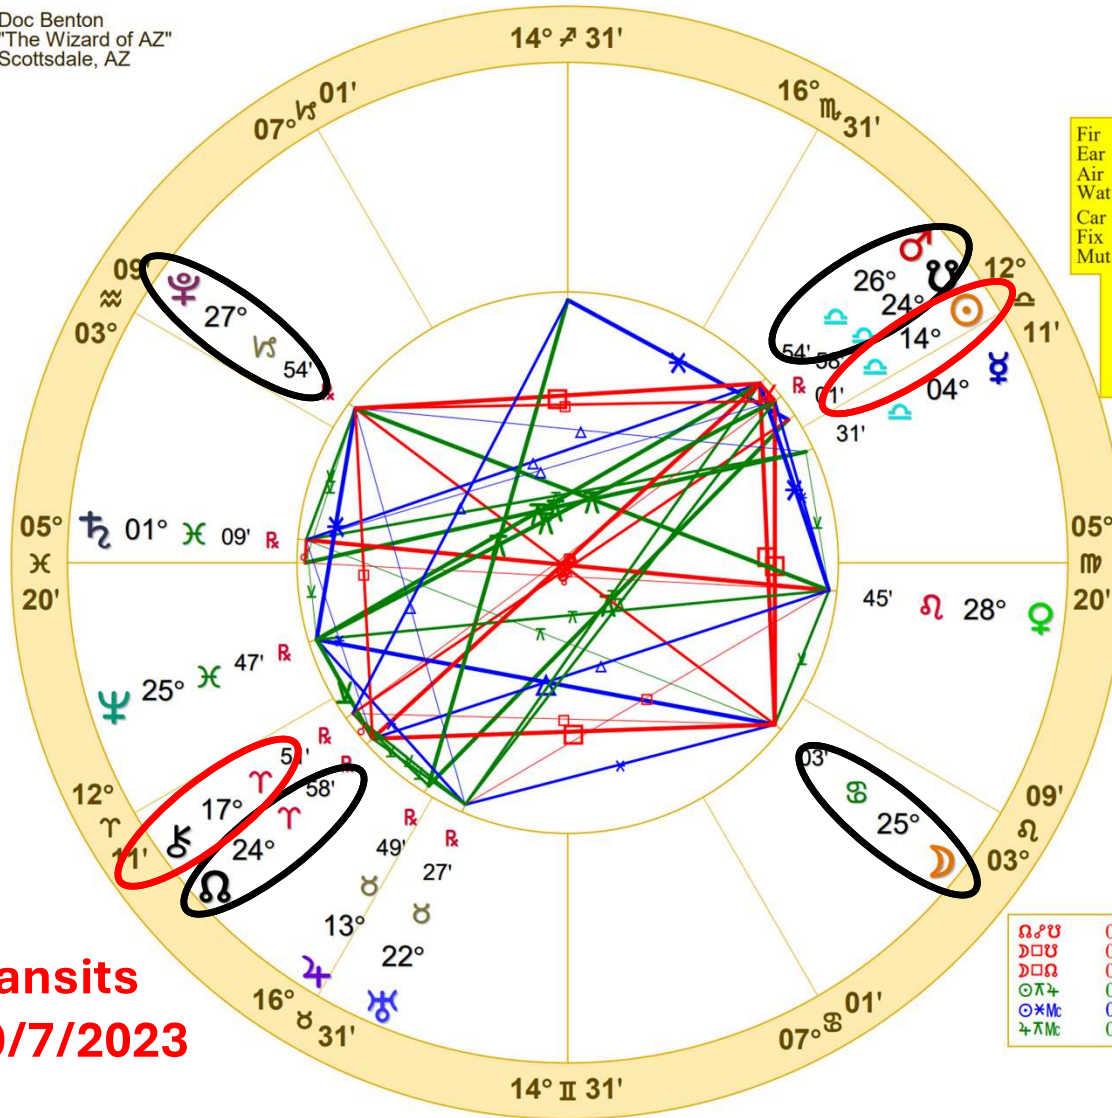

Doc Benton
"The Wizard of AZ"
Scottsdale, AZ

Relocated to Tel Aviv, Israel

Transits

October 7, 2023
6:30 AM
Standard Time
Tel Aviv, Israel
32 N 04 34 E 46
Time Zone: 7 hours West
Geocentric
Tropical Koch

Fir	1	0
Ear	3	0
Air	3	0
Wat	3	1
Car	5	0
Fix	3	0
Mut	2	1
P L A S C E N D		E T

	Long.	Dwada-samsa	Speed
☉	14° 01' 24"	18 ♋ 17	0.59
☽	25° 02' 37"	0 ♉ 31	12.03
♃	4° 03' 31"	24 ♌ 11	1.46
♄	28° 02' 45"	14 ♍ 58	0.50
♅	26° 02' 54"	22 ♎ 45	0.40
♆	13° 02' 49"R	15 ♏ 52	0.06R
♇	1° 02' 09"R	13 ♐ 51	0.03R
♈	22° 02' 27"R	29 ♑ 29	0.02R
♉	25° 02' 47"R	9 ♒ 23	0.02R
♊	27° 02' 54"R	4 ♓ 44	0.00R
♋	17° 02' 51"R	4 ♌ 10	0.03R
♌	5° 02' 20"	4 ♍ 00	1.24
♍	14° 02' 31"	24 ♎ 16	0.55

♃♄	0°00'a	♄♃	0°44'a	♃♄	1°07's
♄♃	0°04's	♃♄	0°49'a	♄♃	1°51's
♄♃	0°04's	♃♄	0°49'a	♄♃	1°51'a
♃♄	0°12's	♄♃	0°49's	♃♄	1°56's
♃♄	0°30's	♄♃	0°51's	♃♄	1°56's
♃♄	0°42's	♄♃	1°00'a		

Sun opposite Chiron

Mars conjunct Lunar Nodal Axis and square Pluto & Moon

Moon opposite Pluto and square Lunar Nodal Axis

**Transits
10/7/2023**