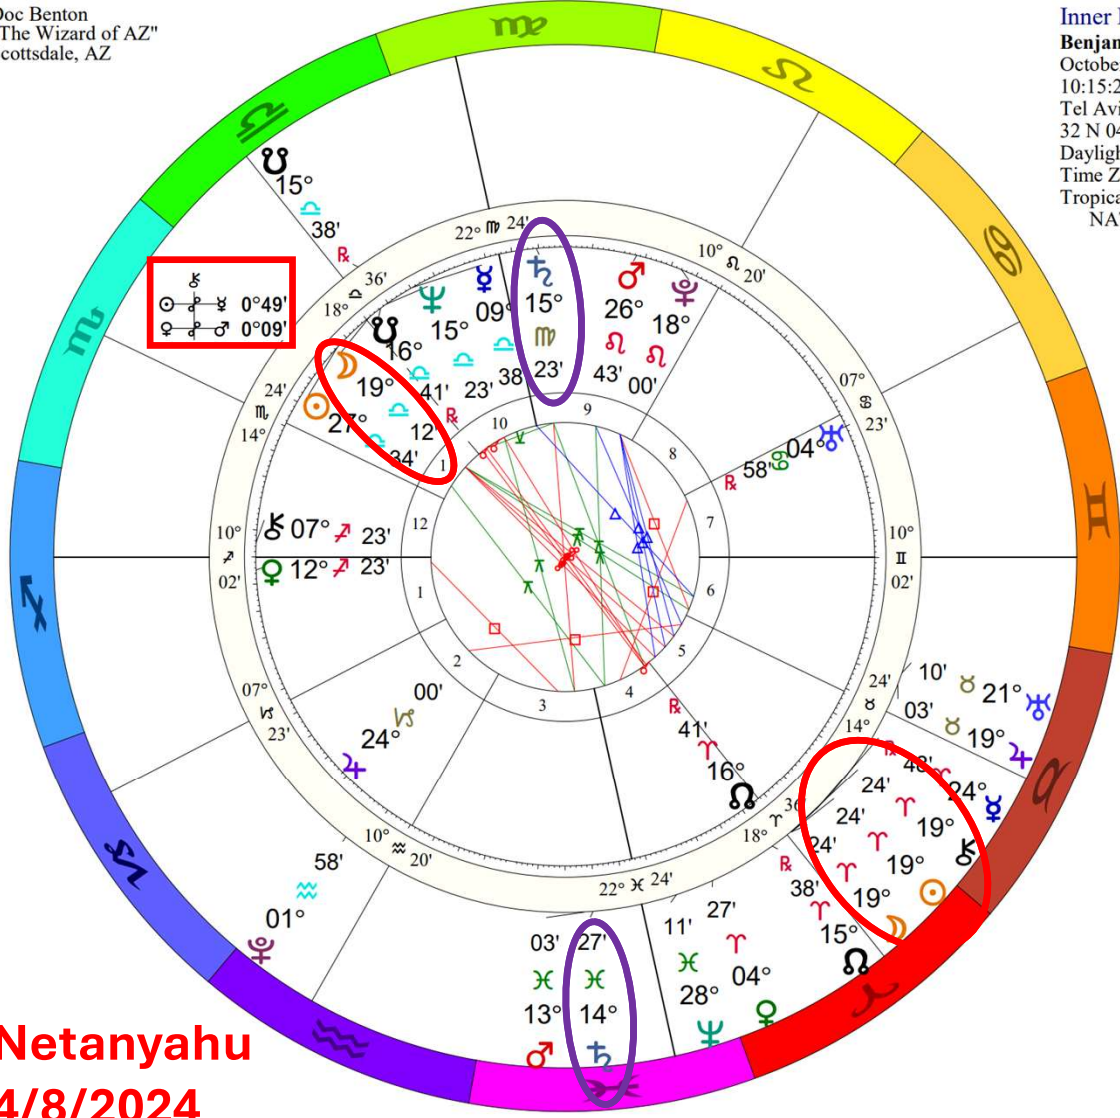

Doc Benton
"The Wizard of AZ"
Scottsdale, AZ

Inner Ring:
Benjamin Netanyahu
October 21, 1949
10:15:24 AM
Tel Aviv, Israel
32 N 04 34 E 46
Daylight Saving Time
Time Zone: 2 hours East
Tropical Koch
NATAL CHART

t. Sun/Moon/Chiron in 5th House opposite n. Moon

t. Saturn opposition n. Saturn

Outer Ring:
Solar Eclipse Apr 8 2024
April 8, 2024
11:20:37 AM
Scottsdale, Arizona
33N30'33" 111W53'54"
Standard Time
Time Zone: 7 hours West
Tropical 0-Aries
Total Solar Eclipse (astrological)
Saros Cycle 139 # 30

♃♂As	0°01's
♃♂As	0°01's
♃♂As	0°09's
♃♂As	0°12'a
♃♂As	0°12'a
♃♂As	0°13'a
♃♂As	0°14'a
♃♂As	0°14'a
♃♂As	0°14'a
♃♂As	0°14'a
♃♂As	0°14'a
♃♂As	0°32'a
♃♂As	0°38'a
♃♂As	0°14'a
♃♂As	0°40'a
♃♂As	0°47'a
♃♂As	0°56'a
♃♂As	0°56'a
♃♂As	1°03's
♃♂As	1°03'a
♃♂As	1°03'a
♃♂As	1°03'a
♃♂As	1°03'a
♃♂As	1°14's
♃♂As	1°17'a
♃♂As	1°17'a
♃♂As	1°24's
♃♂As	1°24's
♃♂As	1°25's
♃♂As	1°29'a
♃♂As	2 additional

Netanyahu
4/8/2024