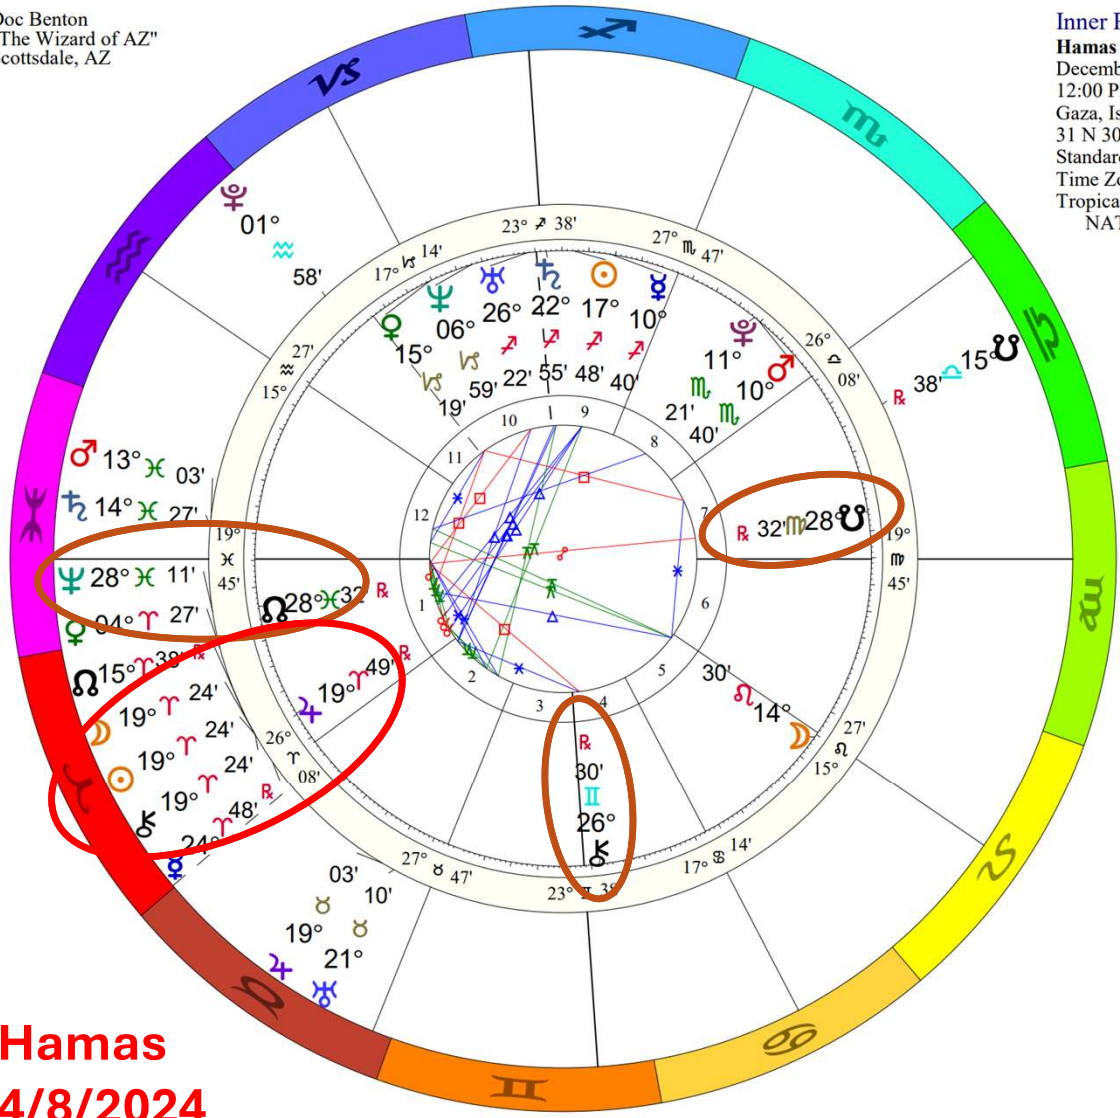

Doc Benton
"The Wizard of AZ"
Scottsdale, AZ

Inner Ring:
Hamas
December 10, 1987
12:00 PM
Gaza, Israel
31 N 30 34 E 28
Standard Time
Time Zone: 2 hours East
Tropical Koch
NATAL CHART

Outer Ring:
Solar Eclipse Apr 8 2024
April 8, 2024
11:20:37 AM
Scottsdale, Arizona
33N30'33" 111W53'54"
Standard Time
Time Zone: 7 hours West
Tropical 0-Aries
Total Solar Eclipse (astrological)
Saros Cycle 139 # 30

t. Sun/Moon/Chiron in 1st House conjunct n. Jupiter

t. Neptune square n. Chiron

t. Neptune conjunct n. Lunar Nodal Axis

Hamas
4/8/2024

♃♂♂	0°03's
♀♂♂♂	0°05's
♀♂♂♂	0°18'a
♀♂♂♂	0°18'a
♂♂♂♂	0°20'a
♂♂♂♂	0°20'a
♂♂♂♂	0°20'a
♂♂♂♂	0°20'a
♂♂♂♂	0°21's
♂♂♂♂	0°21's
♂♂♂♂	0°24'a
♂♂♂♂	0°25'a
♂♂♂♂	0°25'a
♂♂♂♂	0°42's
♂♂♂♂	0°46'a
♀♂♂♂	0°52's
♂♂♂♂	0°54's
♂♂♂♂	1°07'a
♂♂♂♂	1°07'a
♂♂♂♂	1°10'a
♂♂♂♂	1°15'a
♂♂♂♂	1°22's
♂♂♂♂	1°26'a
♂♂♂♂	1°27's
♂♂♂♂	1°34's
♂♂♂♂	1°36's
♂♂♂♂	1°36'a
♂♂♂♂	1°36'a
♂♂♂♂	1°42's
5 additional