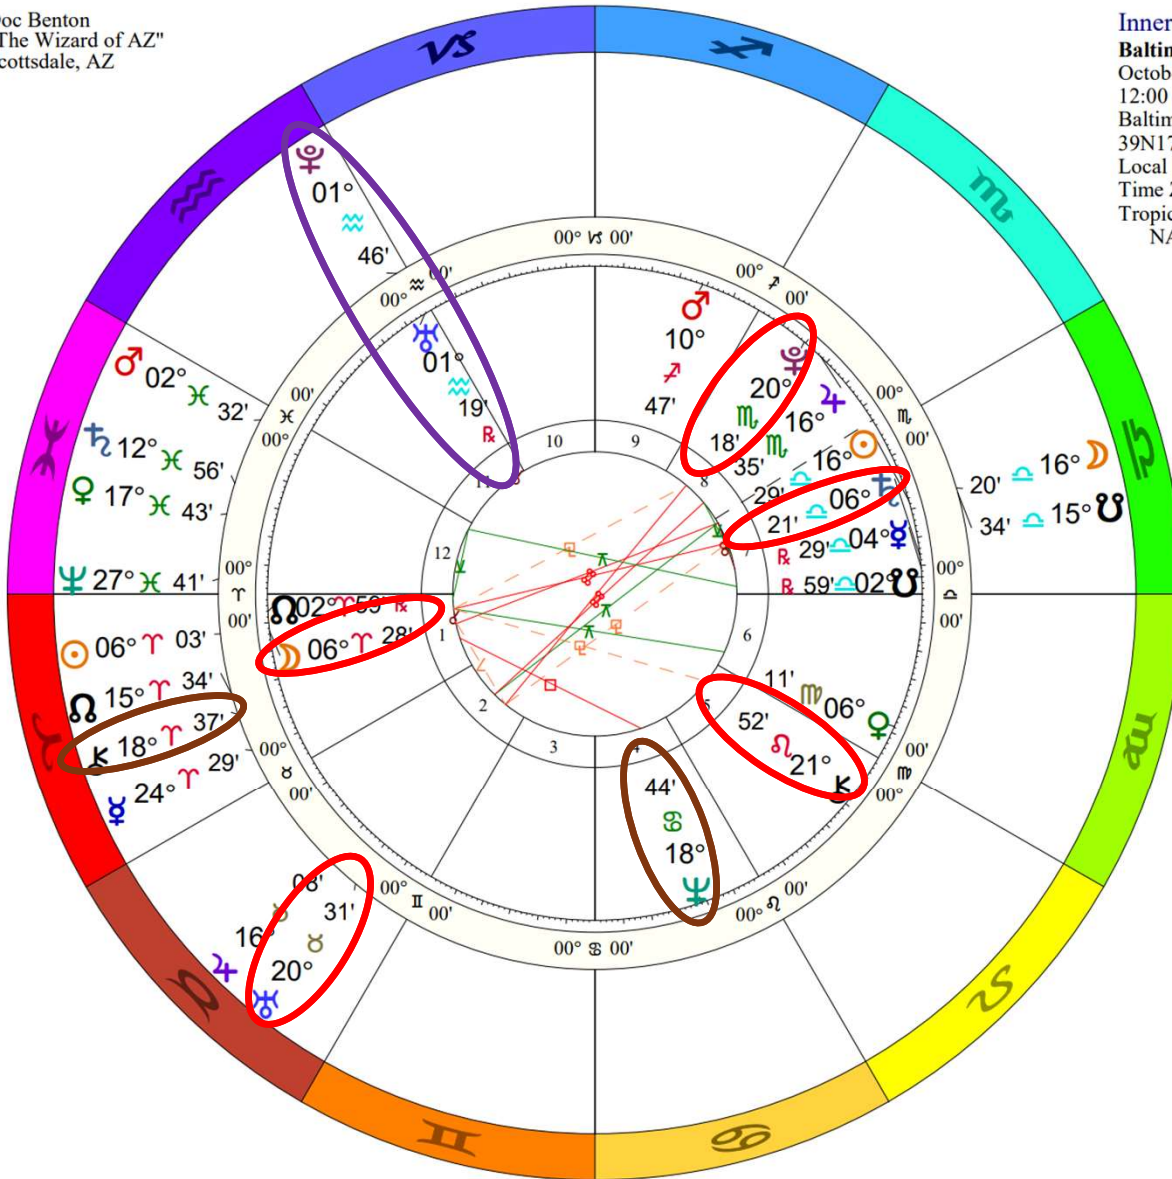

Doc Benton
"The Wizard of AZ"
Scottsdale, AZ

Inner Ring:
Baltimore-2
October 9, 1745
12:00 PM
Baltimore, Maryland
39N17'25" 76W36'45"
Local Mean Time
Time Zone: 0 hours West
Tropical 0-Aries
NATAL CHART

**t. Uranus opposite n.
Pluto, sesquiquadrate n.
Saturn, semisquare n.
Moon, square n. Chiron**

Outer Ring:
Transits
March 26, 2024
1:40 AM
Baltimore, Maryland
39N17'25" 76W36'45"
Daylight Saving Time
Time Zone: 5 hours West
Tropical 0-Aries
NATAL CHART

**t. Chiron square n.
Neptune**

**t. Pluto conjunct n.
Uranus**

As□♄	0°06'a
♄□♄	0°07'a
♄♄♄	0°08'a
♄♄♄	0°08'a
♄♄♄	0°13's
♄♄♄	0°14'a
♄♄♄	0°18'a
♄♄♄	0°21'a
♄♄♄	0°25'a
♄♄♄	0°27'a
♄♄♄	0°28's
♄♄♄	0°28'a
♄♄♄	0°28'a
♄♄♄	0°36's
♄♄♄	0°45's
♄♄♄	0°47's
♄♄♄	0°48'a
♄♄♄	0°50'a
♄♄♄	0°54'a
♄♄♄	0°54'a
♄♄♄	0°57'a

THE BALTIMORE BRIDGE COLLAPSE