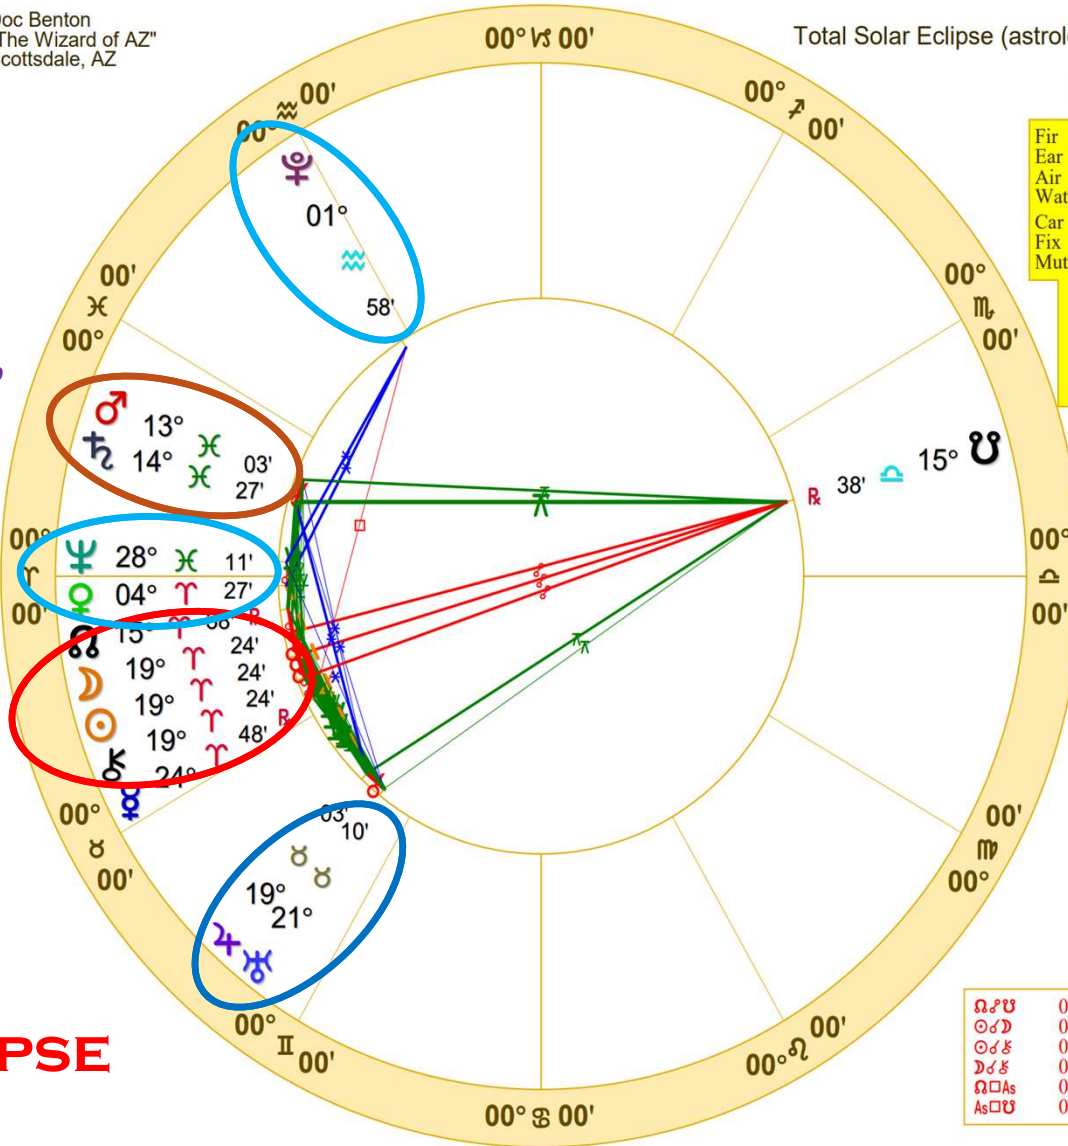

Doc Benton
"The Wizard of AZ"
Scottsdale, AZ

Total Solar Eclipse (astrological) Saros Cycle 139 # 30

Solar Eclipse Apr 8 2024

April 8, 2024
11:20:37 AM
Standard Time
Scottsdale, Arizona
33N30'33" 111W53'54"
Time Zone: 7 hours West
Geocentric
Tropical 0-Aries

Fir	4	0
Ear	2	0
Air	1	0
Wat	3	1
Car	4	1
Fix	3	0
Mut	3	0
P	A	S
L	A	C
E	N	E
N	E	N
T	D	

Long.	Dwada-samsa	Speed
☉ 19° 24' 02"	22 ♍ 48	0.59
☽ 19° 24' 02"	22 ♍ 48	15.00
☿ 24° 27' 48R	27 ♋ 34	0.38R
♀ 4° 27'	23 ♁ 20	1.14
♂ 13° 27' 03	6 ♁ 37	0.47
♃ 19° 27' 03	18 ♉ 33	0.13
♅ 14° 27'	23 ♁ 28	0.06
♁ 21° 27' 10	14 ♋ 03	0.03
♂ 28° 27' 11	8 ♋ 17	0.02
♃ 1° 27' 58	23 ♋ 37	0.01
♁ 19° 27' 24	22 ♍ 52	0.04
♏ 15° 27' 38R	7 ♁ 31	0.00R
♁ 15° 27' 24	4 ♋ 49	0.51
♋ 0° 27' 49	9 ♋ 52	1.04
♃ 15° 27' 38R	7 ♋ 31	0.00R

♏♂♃	0°00'a	♃♂♃	0°21's	♃♂♃	1°10'a
♏♂♃	0°00'a	♃♂♃	0°21's	♃♂♃	1°10'a
♏♂♃	0°00'a	♃♂♃	0°22'a	♃♂♃	1°24'a
♏♂♃	0°00'a	♃♂♃	0°24's	♃♂♃	1°46'a
♏♂♃	0°14'a	♃♂♃	0°57's	♃♂♃	1°46'a
♏♂♃	0°14'a	♃♂♃	1°09'a	♃♂♃	1°46'a

“Happy, Awe,
United,
Spiritual,
Connected,
Overwhelmed”

**SOLAR ECLIPSE
4/8/2024**