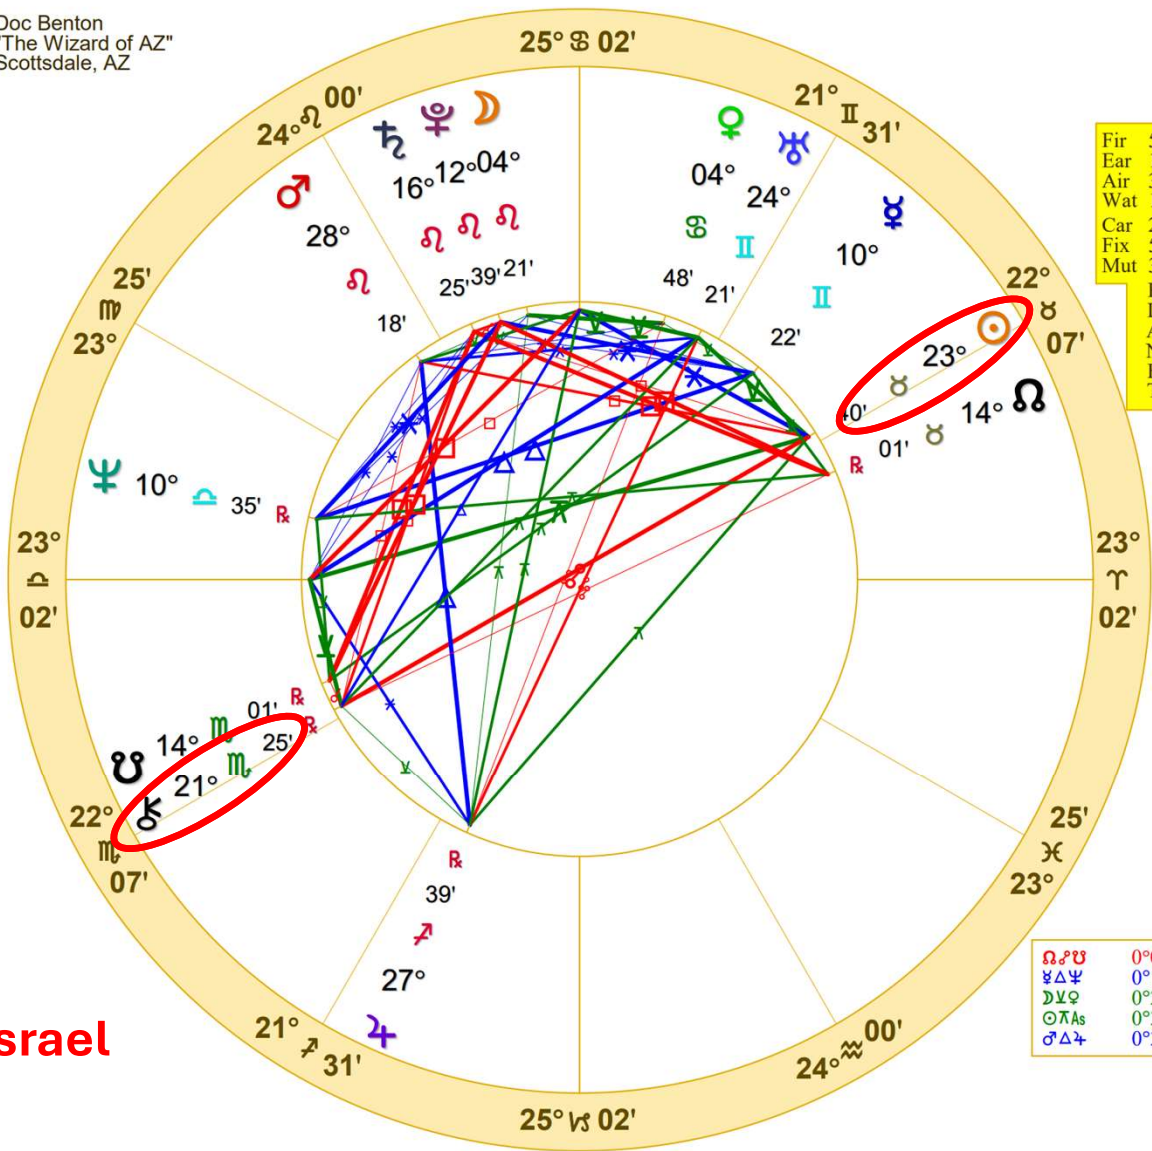

Doc Benton
"The Wizard of AZ"
Scottsdale, AZ

NATAL CHART

Israel

May 14, 1948
4:00 PM

Standard Time
Tel Aviv, Israel

32 N 04 34 E 46

Time Zone: 2 hours East

Geocentric

Tropical Koch

Fir	5	0
Ear	1	0
Air	3	1
Wat	1	0
Car	2	1
Fix	5	0
Mut	3	0
P L A S C E N D		
E T		

	Long.	Dwada-samsa	Speed
☉	23 8 39'48"	13 88 58	0.58
☽	4 8 21'16"	22 11 15	14.13
♃	10 11 22	4 21	1.48
♀	4 8 48	27 8 35	0.36
♂	28 8 18	9 8 38	0.23
♄	27 8 39R	1 11 46	0.05R
♅	16 8 25	17 88 02	0.03
♆	24 11 21	22 8 16	0.03
♁	10 2 35R	6 88 55	0.01R
♂	12 8 39	1 11 43	0.01
♄	21 11 25R	16 8 57	0.04R
♁	23 2 02	6 8 29	0.50
♃	25 8 02	0 8 27	0.56

♁♂♃	0°00'a	♃♂♁	0°41's	♁♂♃	1°23'a
♃♁♂	0°13'a	♁♂♃	0°42'a	♁♂♃	1°38's
♂♂♃	0°27'a	♃♁♂	1°19'a	♁♂♃	2°00's
♁♂♃	0°37'a	♁♂♃	1°22's		
♂♂♃	0°39's	♁♂♃	1°23'a		

**Sun in Taurus in
the 8th House
opposite Chiron
in Scorpio in the
2nd House**

Israel