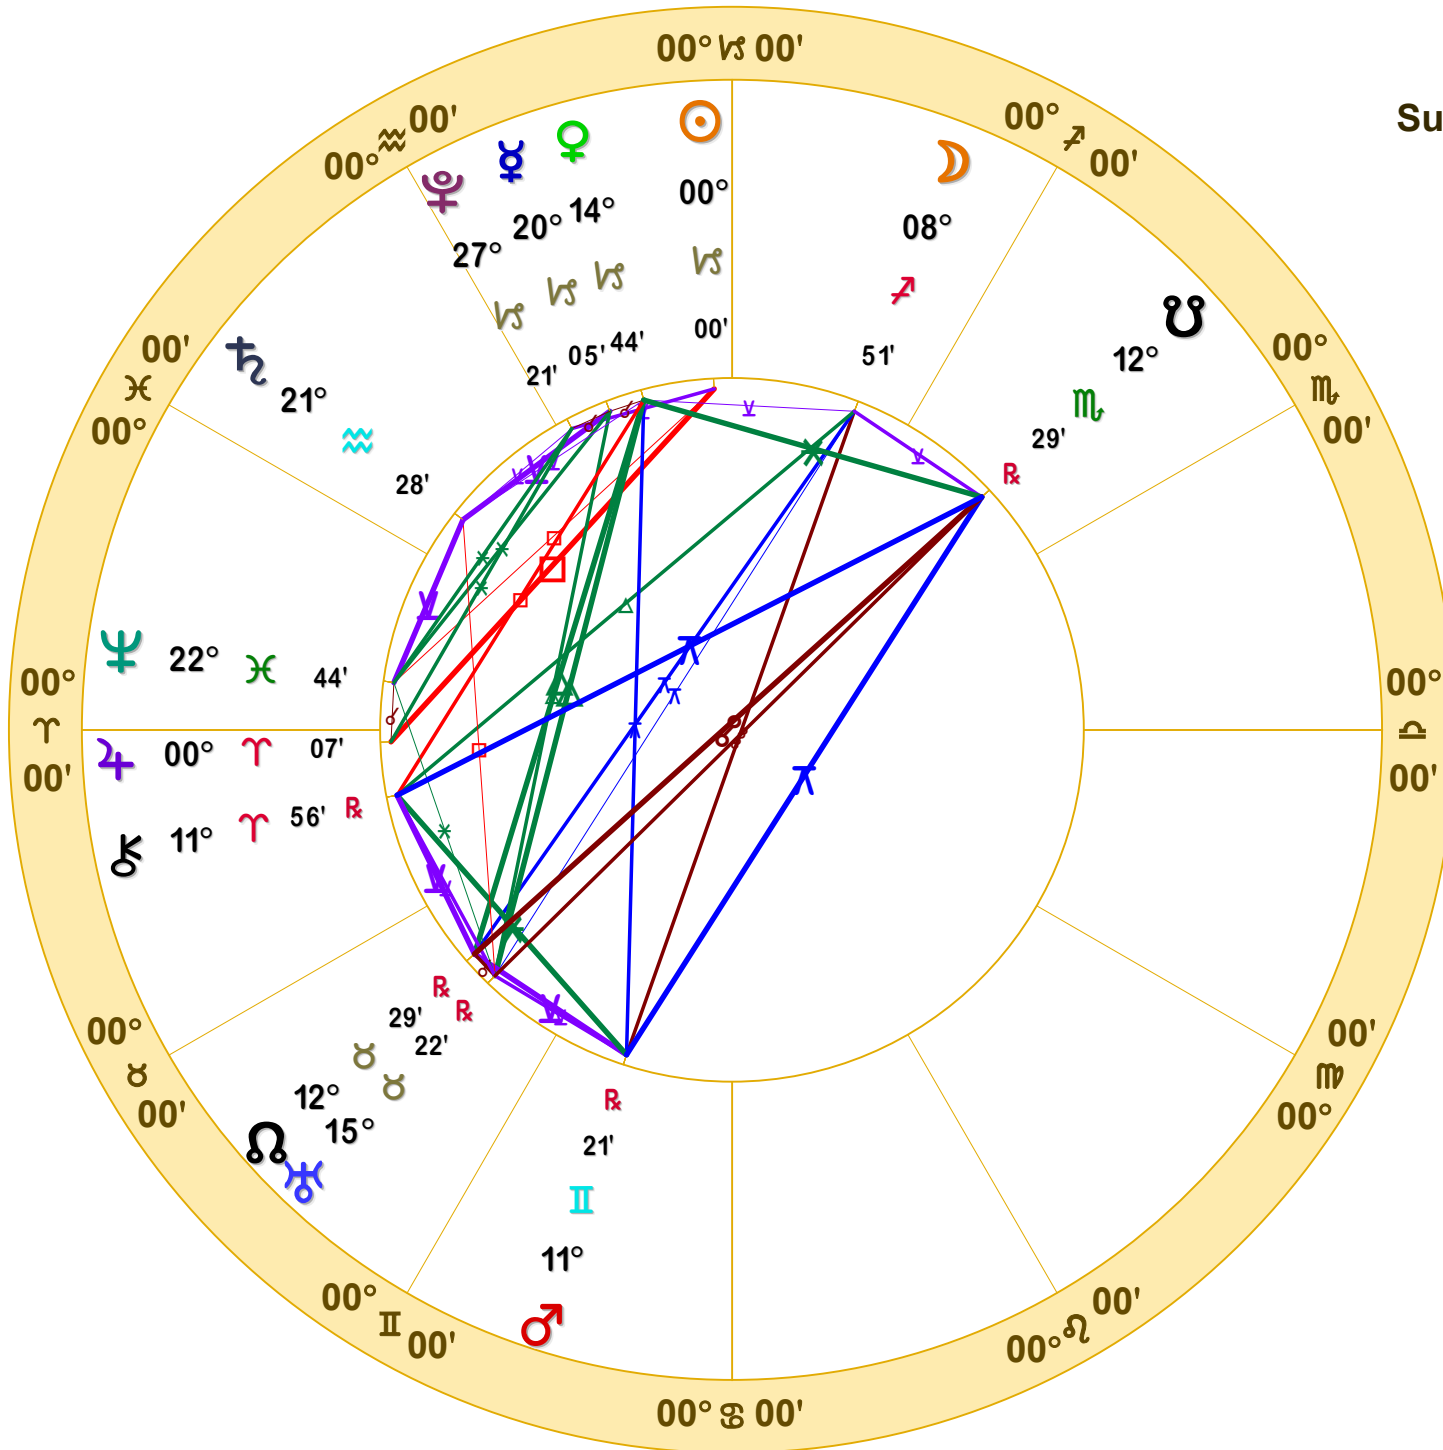

NATAL CHART

Sun enters Cap 12-21-2022

December 21, 2022

2:48:01 PM

Standard Time

Scottsdale, Arizona

33N30'33" 111W53'54"

Time Zone: 7 hours West

Geocentric

Tropical 0-Aries

Doc Benton

The Hanged Man

Scottsdale, AZ 85255