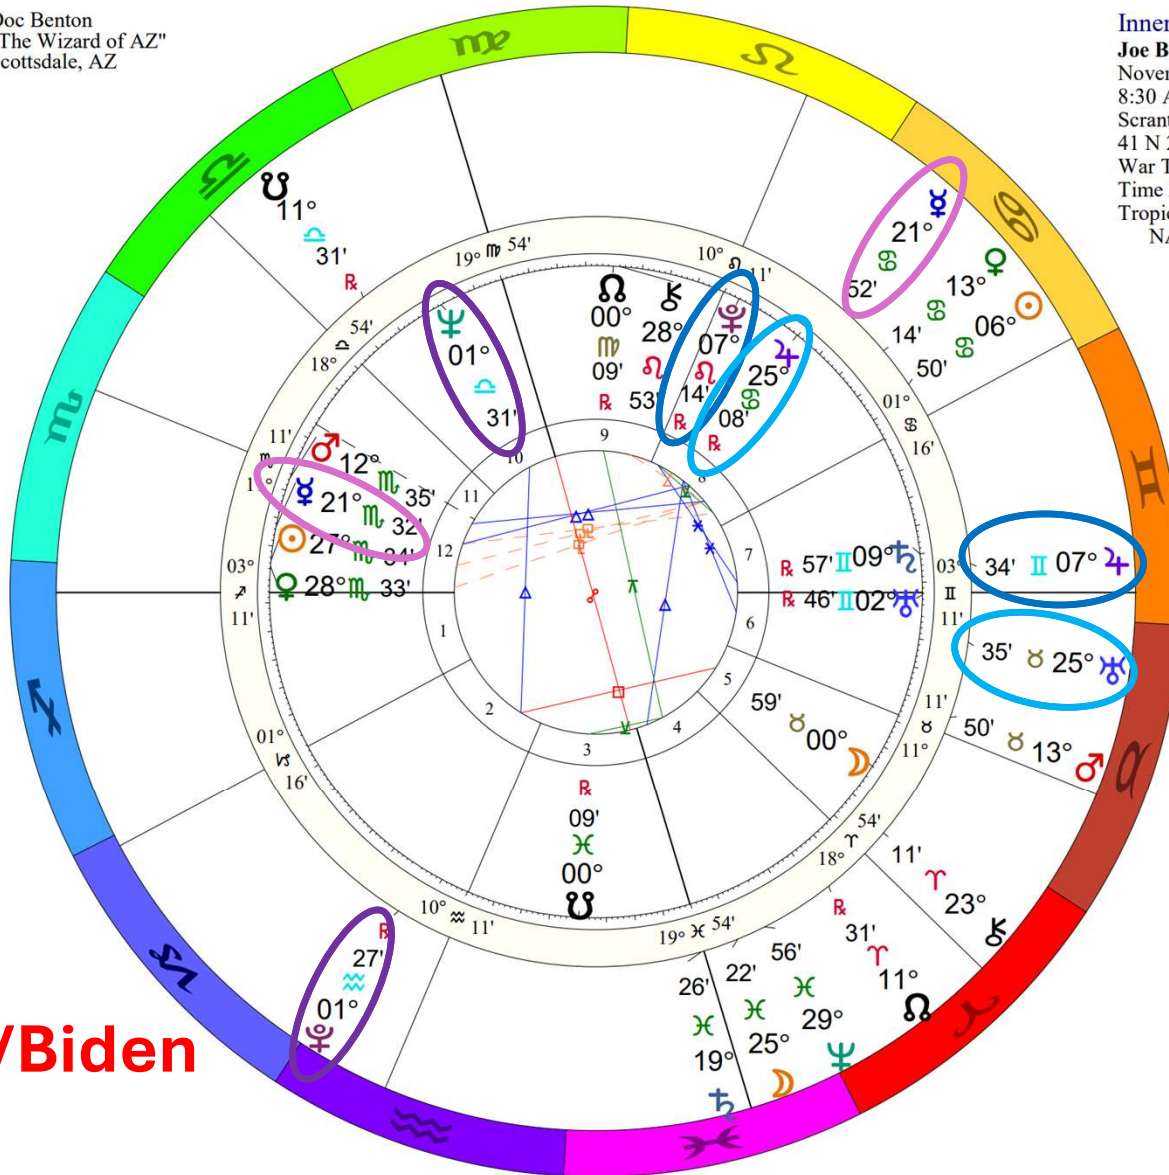

Doc Benton
"The Wizard of AZ"
Scottsdale, AZ

Inner Ring:
Joe Biden
November 20, 1942
8:30 AM
Scranton, Pennsylvania
41 N 25 75 W 40
War Time
Time Zone: 5 hours West
Tropical Regiomontanus
NATAL CHART

Outer Ring:
First Debate
June 27, 2024
6:00 PM
Scottsdale, Arizona
33N30'33" 111W53'54"
Standard Time
Time Zone: 7 hours West
Tropical 0-Aries
NATAL CHART

♃Δ♃	0°04's
♄♁♃	0°13'a
♅♂♃	0°13'a
♆♁♃	0°14's
♇♁♃	0°18'a
♈♁♃	0°19's
♉♁♃	0°20's
♊♁♃	0°21's
♋♁♃	0°23'a
♌♁♃	0°27'a
♍♁♃	0°27'a
♎♁♃	0°27's
♏♁♃	0°28'a
♐♁♃	0°29's
♑♁♃	0°39'a
♒♁♃	0°39's
♓♁♃	0°41's
♈♁♃	0°49's
♉♁♃	0°59'a

1st Debate/Biden
Biwheel