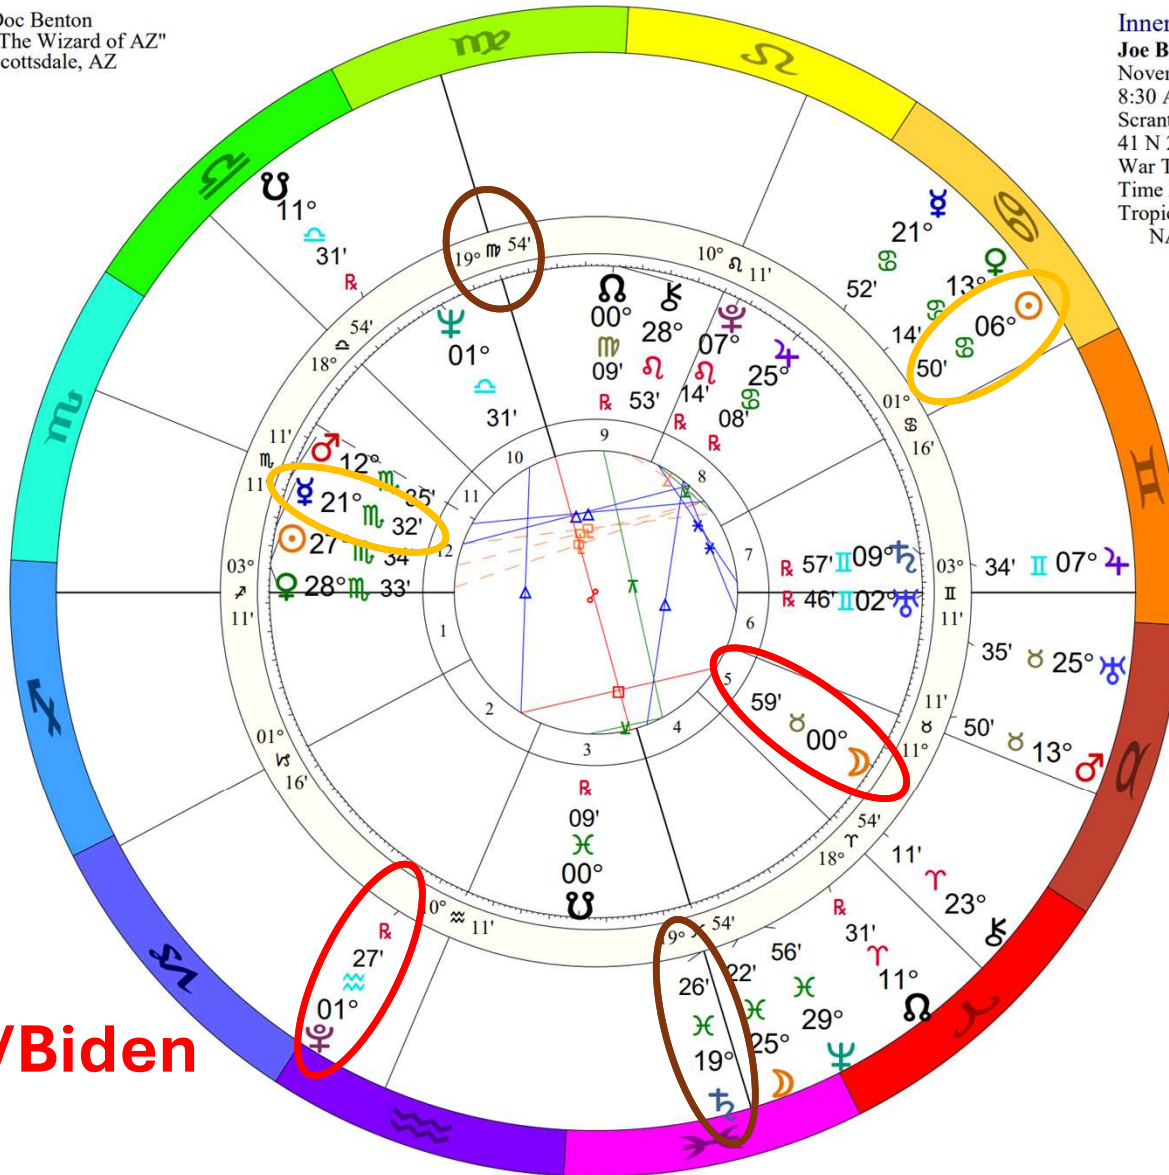

Doc Benton
 "The Wizard of AZ"
 Scottsdale, AZ

Inner Ring:
Joe Biden
 November 20, 1942
 8:30 AM
 Scranton, Pennsylvania
 41 N 25 75 W 40
 War Time
 Time Zone: 5 hours West
 Tropical Regiomontanus
 NATAL CHART

Outer Ring:
First Debate
 June 27, 2024
 6:00 PM
 Scottsdale, Arizona
 33N30'33" 111W53'54"
 Standard Time
 Time Zone: 7 hours West
 Tropical 0-Aries
 NATAL CHART

♃Δ♃	0°04's
♄♁♃	0°13'a
♅♂♃	0°13'a
♆♁♃	0°14's
♇♁♃	0°18'a
♈♁♃	0°19's
♉♁♃	0°20's
♊♁♃	0°21's
♋♁♃	0°23'a
♌♁♃	0°27'a
♍♁♃	0°27'a
♎♁♃	0°27's
♏♁♃	0°28'a
♐♁♃	0°29's
♑♁♃	0°39'a
♒♁♃	0°39's
♓♁♃	0°41's
♈♁♃	0°49's
♉♁♃	0°59'a

1st Debate/Biden
Biwheel

Doc Benton
 "The Wizard of AZ"
 Scottsdale, AZ

Inner Ring:
Joe Biden
 November 20, 1942
 8:30 AM
 Scranton, Pennsylvania
 41 N 25 75 W 40
 War Time
 Time Zone: 5 hours West
 Tropical Regiomontanus
 NATAL CHART

Outer Ring:
First Debate
 June 27, 2024
 6:00 PM
 Scottsdale, Arizona
 33N30'33" 111W53'54"
 Standard Time
 Time Zone: 7 hours West
 Tropical 0-Aries
 NATAL CHART

♃♌♍	0°04's
♌♍♎	0°13'a
♍♎♏	0°13'a
♎♏♐	0°14's
♏♐♑	0°18'a
♐♑♒	0°19's
♑♒♓	0°20's
♒♓♈	0°21's
♓♈♉	0°23'a
♈♉♊	0°27'a
♉♊♋	0°27'a
♊♋♌	0°27'a
♋♌♍	0°27'a
♌♍♎	0°27'a
♍♎♏	0°27'a
♎♏♐	0°27'a
♏♐♑	0°28'a
♐♑♒	0°29's
♑♒♓	0°39'a
♒♓♈	0°39's
♓♈♉	0°41's
♈♉♊	0°49's
♉♊♋	0°59'a