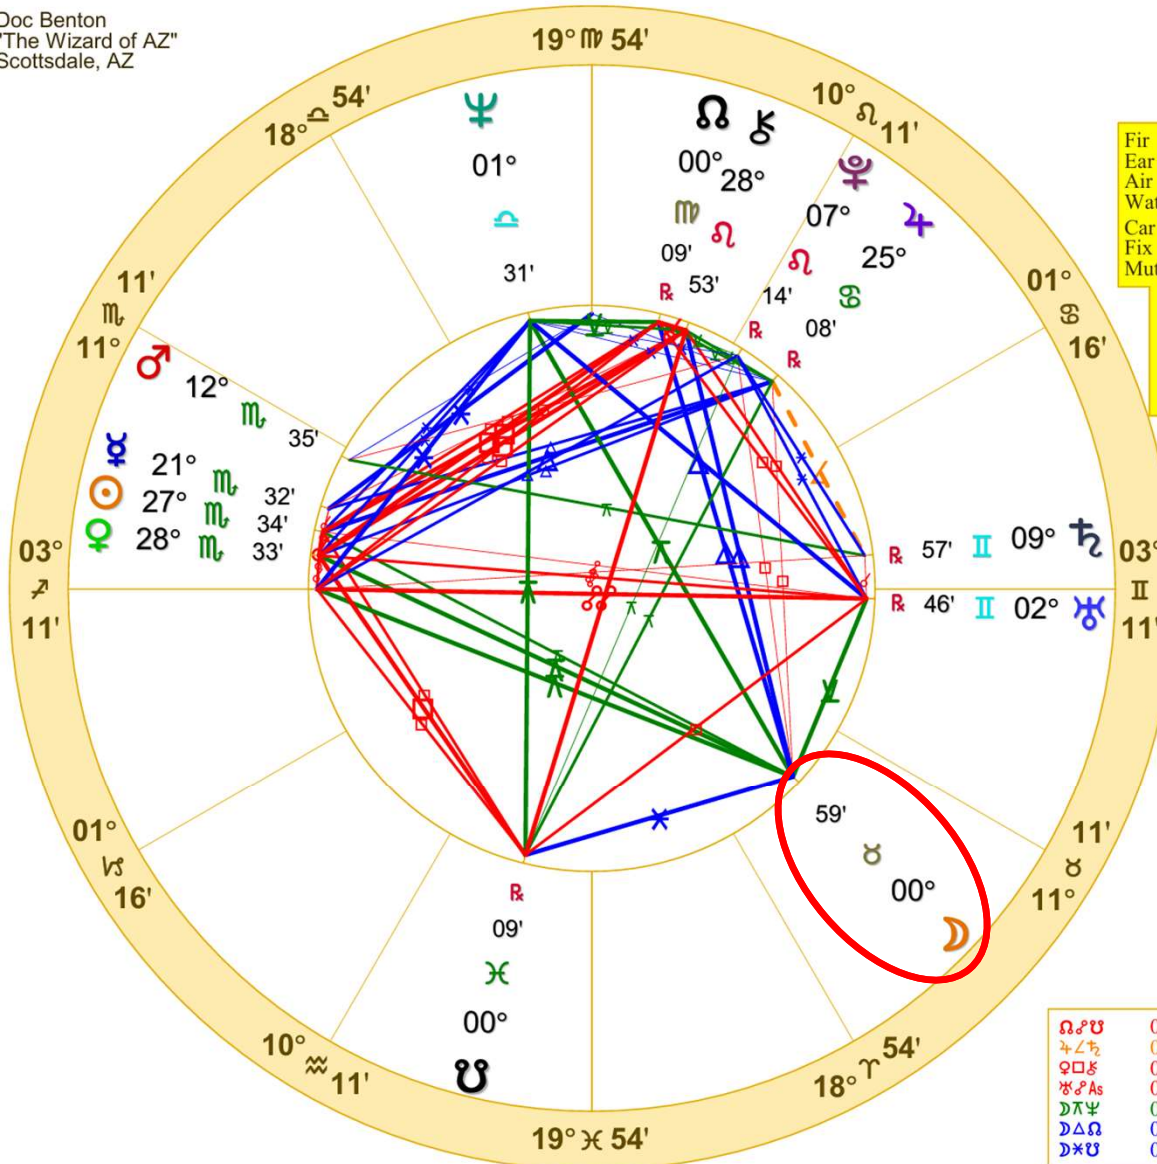

Doc Benton
"The Wizard of AZ"
Scottsdale, AZ

NATAL CHART

Joe Biden

November 20, 1942
8:30 AM

War Time

Scranton, Pennsylvania

41 N 25 75 W 40

Time Zone: 5 hours West

Geocentric

Tropical Regiomontanus

Fir	1	1
Ear	1	0
Air	3	0
Wat	5	0
Car	2	0
Fix	6	0
Mut	2	1
	P	A
	L	S
	A	C
	N	E
	E	N
	T	D

	Long.	Dwada-samsa	Speed
☉	27 11 33'34"	0 43	1 01
☽	0 8 59'06"	11 49	12 36
♃	21 11 32	18 26	1 36
♀	28 11 33	12 39	1 15
♂	12 11 35	1 05	0 41
♄	25 8 08R	1 36	0 02R
♅	9 11 57R	29 26	0 05R
♆	2 11 46R	3 17	0 03R
♁	1 11 31	18 11	0 01
♂	7 11 14R	26 43	0 00R
♄	28 11 53	16 35	0 03
♅	0 11 09R	1 47	0 11R
♆	3 11 11	8 12	0 47
♁	19 11 54	28 51	1 04
♂	0 11 09R	1 47	0 11R

♃♄	0°00'a	♃♄♀	1°00's	♀♁♃	1°36'a
♄♅	0°11's	♄♅♁	1°16'a	♁♃♄	1°36'a
♀♁♃	0°20'a	♁♃♄	1°16'a	♄*♁	1°38'a
♄♅♁	0°25'a	♄♅♁	1°16'a	♄*♁	1°40's
♄♅♁	0°32'a	♃♄♅	1°19'a	♄♅♁	1°47'a
♄♅♁	0°50's	♄♅♁	1°22's		
♄*♅	0°50's	♄♅♁	1°22's