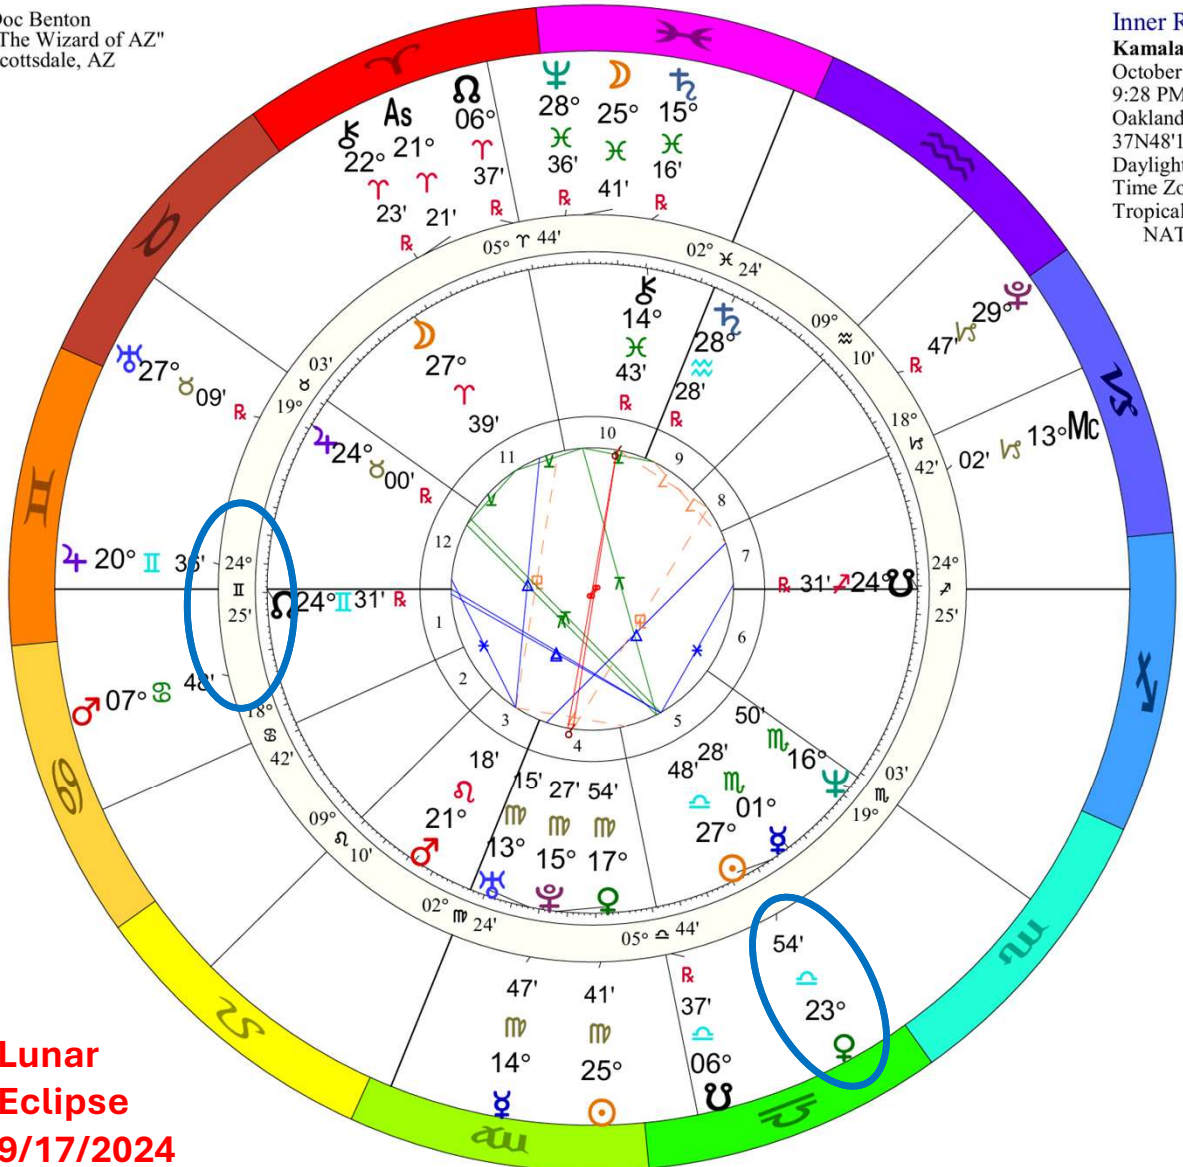

Doc Benton
"The Wizard of AZ"
Scottsdale, AZ

**Lunar
Eclipse
9/17/2024**

Inner Ring:
Kamala Harris
October 20, 1964
9:28 PM
Oakland, California
37N48'16" 122W16'11"
Daylight Saving Time
Time Zone: 8 hours West
Tropical Regiomontanus
NATAL CHART

Outer Ring:
Lunar Eclipse Sep 17 2024
September 17, 2024
7:34:13 PM
Scottsdale, Arizona
33N30'33" 111W53'54"
Standard Time
Time Zone: 7 hours West
Tropical Regiomontanus
Lunar Eclipse (astrological) Saros
Cycle 118 # 52

♂♂As	0°03's
♂♂♂	0°04's
♂♂♂	0°04's
♂♂♂	0°06'a
♂♂♂	0°08'a
♂♂♂	0°11's
♂♂♂	0°13'a
♂♂♂	0°19'a
♂♂♂	0°19'a
♂♂♂	0°25'a
♂♂♂	0°30's
♂♂♂	0°31's
♂♂♂	0°34'a
♂♂♂	0°36'a
♂♂♂	0°36'a
♂♂♂	0°40's
♂♂♂	0°41'a
♂♂♂	0°41's
♂♂♂	0°42's
♂♂♂	0°47'a
♂♂♂	0°57'a

A trine from transiting Venus to her Ascendant will also be a very beneficial outcome for her from this Lunar Eclipse.