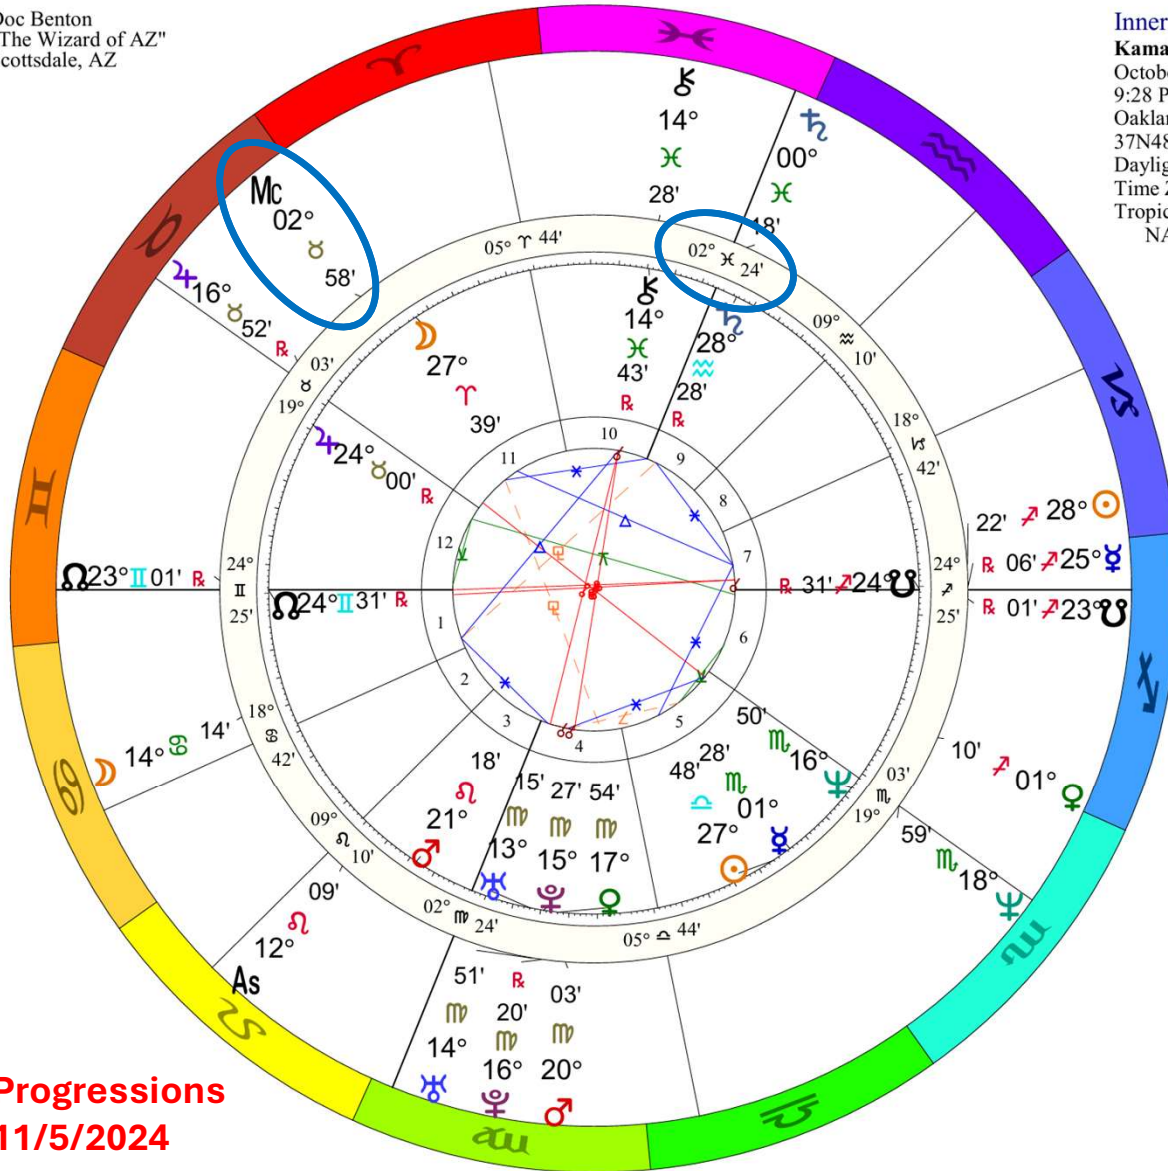

Doc Benton
"The Wizard of AZ"
Scottsdale, AZ

Inner Ring:
Kamala Harris
October 20, 1964
9:28 PM
Oakland, California
37N48'16" 122W16'11"
Daylight Saving Time
Time Zone: 8 hours West
Tropical Regiomontanus
NATAL CHART

Also, Kamala's progressed Midheaven is sextile her natal Midheaven, and this, too, could give her professional status a boost.

Outer Ring:
Kamala Harris
Calc: December 20, 1964
5:28:15 AM GMT
Oakland, California
37N48'16" 122W16'11"
Greenwich Mean Time
Time Zone: 0 hours West
Tropical Regiomontanus
Secondary Progression, Solar Arc
MC Method, for November 5, 2024
at 12:00 AM GMT

♃♂♂	0°02'a
♀♁♁	0°04's
♃*♁	0°05'a
♁♁♁	0°08's
♃♂♂	0°08's
♃♂♂	0°15'a
♁♁♀	0°18'a
♃♁♁	0°29'a
♃*♁	0°30's
♁*♁	0°34's
♁*♁	0°34's
♁♂♂	0°35'a
♁♂♂	0°35'a
♁♂♂	0°36'a
♁♂♂	0°41'a
♁♁♁	0°43's
♃♁♁	0°47's
♁♂♂	0°53'a
♁*♁	0°59's
♁♂♂	0°59'a
♃♁♁	0°59's
♃♁♁	0°59's

Progressions
11/5/2024