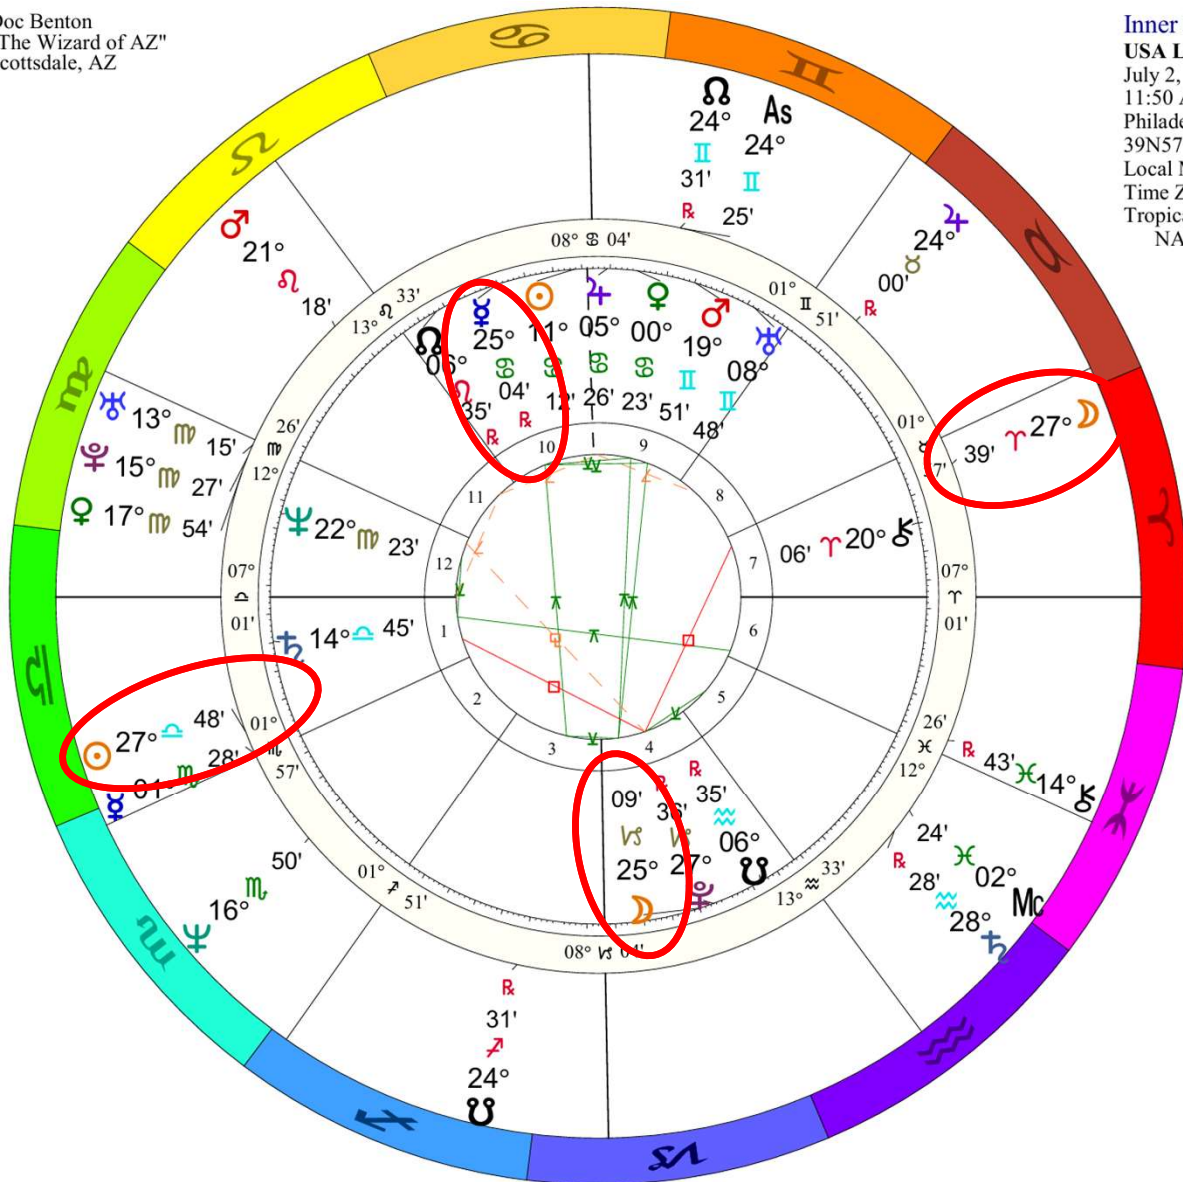

Doc Benton
The Wizard of AZ"
cottsdale, AZ

Inner Ring:
USA Libra
July 2, 1776
11:50 AM
Philadelphia, PA
39N57'08" 75W09'51"
Local Mean Time
Time Zone: 0 hours West
Tropical Regiomontanus
NATAL CHART

Outer Ring:
Kamala Harris
October 20, 1964
9:28 PM
Oakland, California
37N48'16" 122W16'11"
Daylight Saving Time
Time Zone: 8 hours West
Tropical Regiomontanus
NATAL CHART

♄♁♂	0°02' s
♁♁♂	0°03' s
♁♁♁	0°12' s
♁♁♁	0°33' a
♁♁♁	0°33' a
♁♁♁	0°38' a
♁♁♁	0°39' s
♁♁♁	0°39' s
♁♁♁	0°39' s
♁♁♁	0°43' s
♁♁♁	0°43' s
♁♁♁	0°44' a
♁♁♁	0°51' s
♁♁♁	0°52' s
♁♁♁	0°57' a

But on the other hand, with her Sun and Moon both square America's Mercury and Moon, effective communication with the American people may be an ongoing problem, and she may at times appear cold and aloof and not as empathetic as she really is, There is a way forward through her Libra personality, but many American's may always have a love/hate relationship with her.