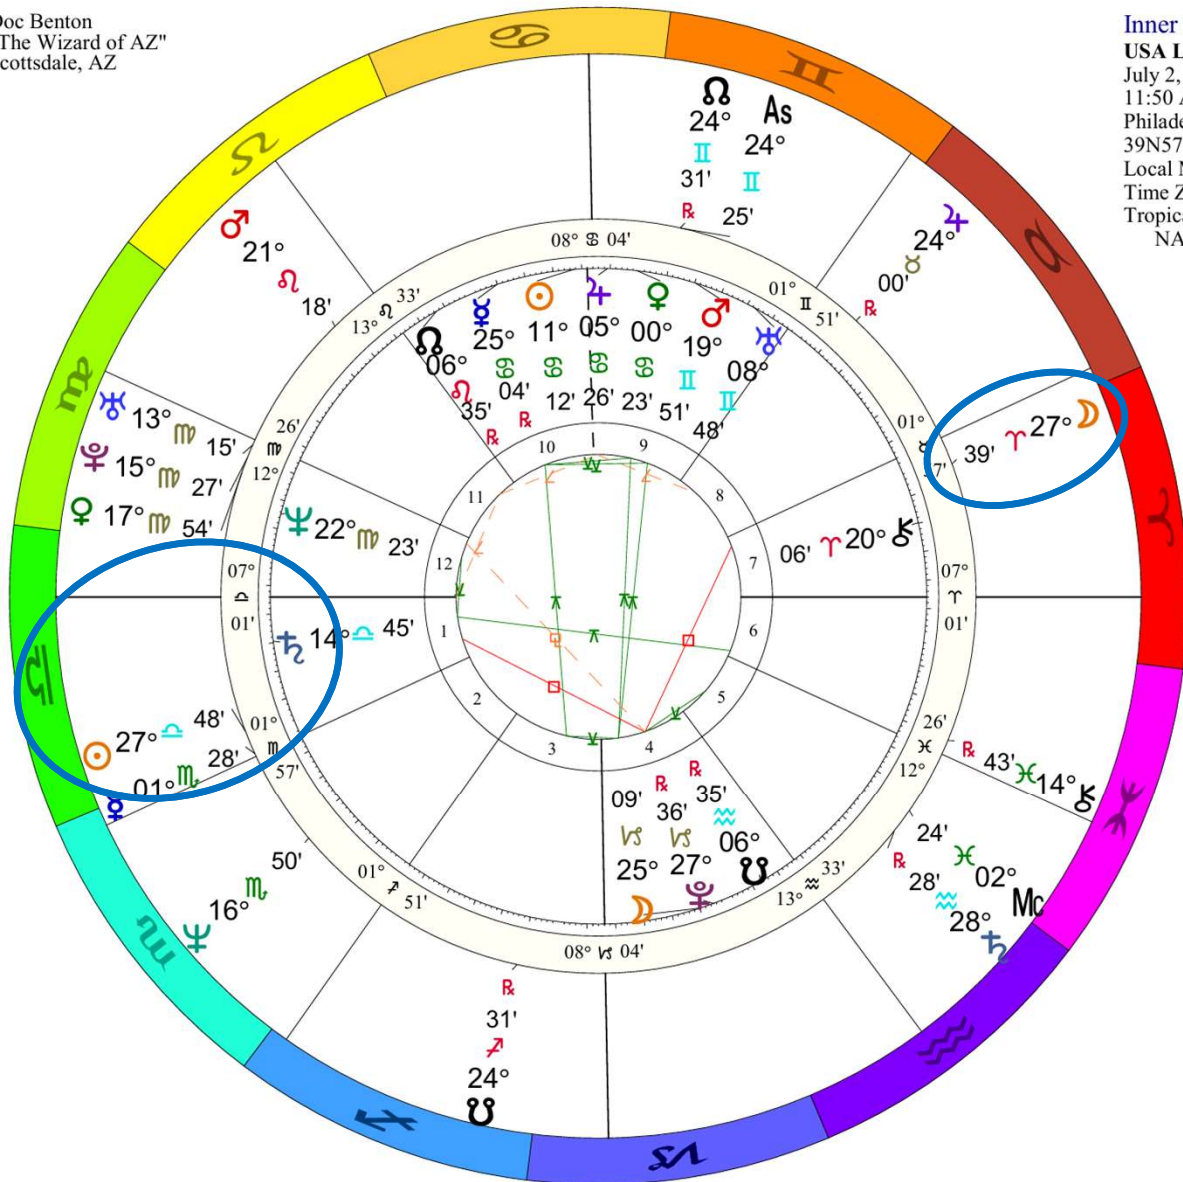

Doc Benton
The Wizard of AZ"
cottsdale, AZ

Inner Ring:
USA Libra
July 2, 1776
11:50 AM
Philadelphia, PA
39N57'08" 75W09'51"
Local Mean Time
Time Zone: 0 hours West
Tropical Regiomontanus
NATAL CHART

Outer Ring:
Kamala Harris
October 20, 1964
9:28 PM
Oakland, California
37N48'16" 122W16'11"
Daylight Saving Time
Time Zone: 8 hours West
Tropical Regiomontanus
NATAL CHART

♃♂♂	0°02's
♀♂♂	0°03's
♀♂♂	0°12's
♂♂♂	0°33'a
♂♂♂	0°33'a
♂♂♂	0°38'a
♂♂♂	0°39's
♂♂♂	0°39's
♀♂♂	0°39's
♂♂♂	0°43's
♂♂♂	0°43's
♂♂♂	0°44'a
♂♂♂	0°51's
♂♂♂	0°52's
♂♂♂	0°57'a

With her Sun in America's 1st House and in Libra, America's rising sign, she has an immediate rapport with many Americans. And with her Moon in America's 7th House, she engages well with foreign policy and foreign leaders.