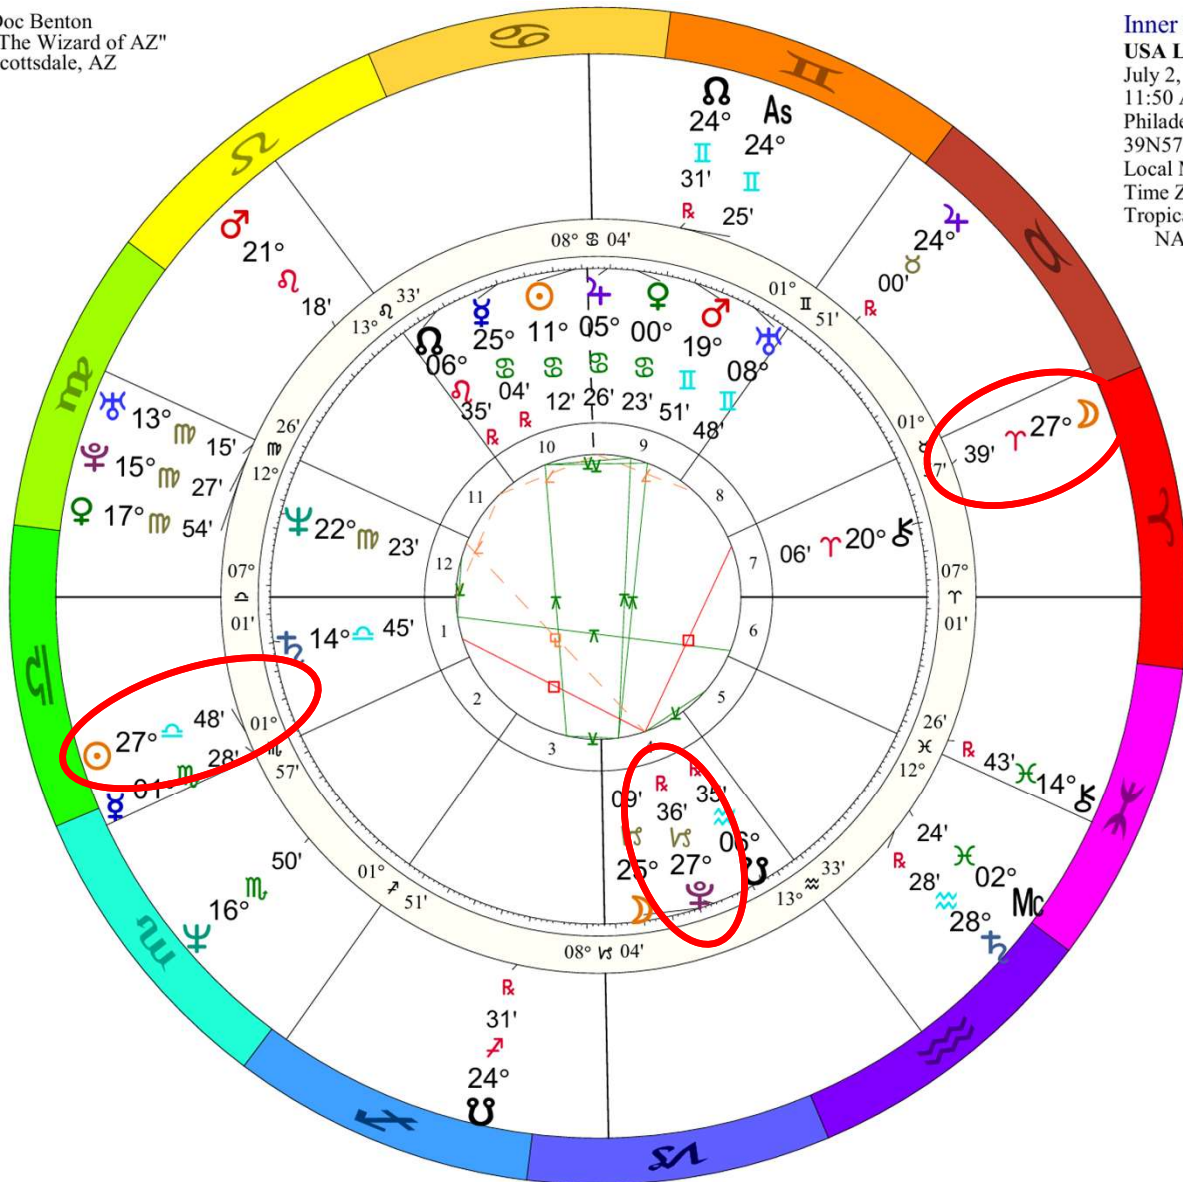

Doc Benton
The Wizard of AZ"
cottsdale, AZ

Inner Ring:
USA Libra
July 2, 1776
11:50 AM
Philadelphia, PA
39N57'08" 75W09'51"
Local Mean Time
Time Zone: 0 hours West
Tropical Regiomontanus
NATAL CHART

Outer Ring:
Kamala Harris
October 20, 1964
9:28 PM
Oakland, California
37N48'16" 122W16'11"
Daylight Saving Time
Time Zone: 8 hours West
Tropical Regiomontanus
NATAL CHART

♃♂♂	0°02's
♀♂♂	0°03's
♀♂♂	0°12's
♂♂♂	0°33'a
♂♂♂	0°33'a
♂♂♂	0°38'a
♂♂♂	0°39's
♂♂♂	0°39's
♂♂♂	0°39's
♂♂♂	0°43's
♂♂♂	0°43's
♂♂♂	0°44'a
♂♂♂	0°51's
♂♂♂	0°52's
♂♂♂	0°57'a

Also, with her Sun and Moon square America's Pluto, it's no wonder that she has a history of taking on and talking truth to power.