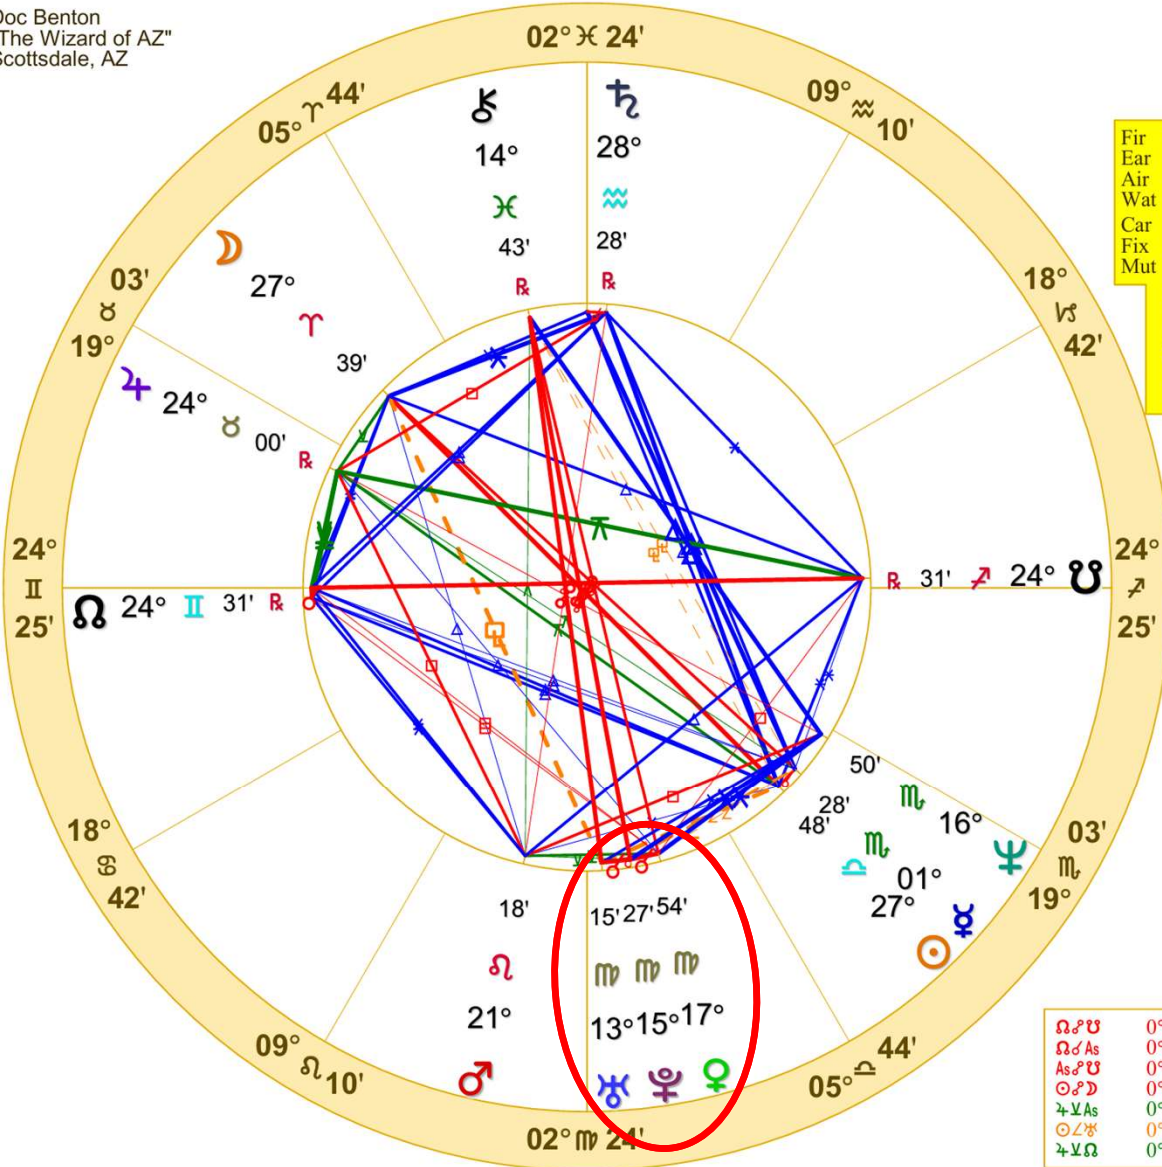

Doc Benton
"The Wizard of AZ"
Scottsdale, AZ

NATAL CHART

Kamala Harris

October 20, 1964
9:28 PM

Daylight Saving Time
Oakland, California

37N48'16" 122W16'11"

Time Zone: 8 hours West
Geocentric

Tropical Regiomontanus

Fir	2	0
Ear	4	0
Air	2	1
Wat	2	0
Car	2	0
Fix	5	0
Mut	3	1
P	A	S
L	A	C
A	N	E
N	E	N
E	N	D

Long.	Dwada-samsa	Speed
☉ 27°48'27"	3 ♀ 41	1 00
☽ 27°39'00"	1 ♀ 48	14 18
♃ 1°17'28"	17 ♀ 30	1 38
♀ 17°17'54"	4 ♀ 44	1 11
♂ 21°18'18"	15 ♀ 32	0 34
♄ 24°00'00R	18 ♀ 03	0 07R
♅ 28°28'28R	11 ♀ 31	0 01R
♆ 13°17'15"	9 ♀ 05	0 03
♁ 16°16'50"	22 ♀ 00	0 02
♂ 15°17'27"	5 ♀ 25	0 02
♄ 14°43'43R	26 ♀ 35	0 02R
♁ 24°11'31R	24 ♀ 07	0 09R
♁ 24°11'25"	23 ♀ 04	0 56
♁ 2°32'24"	28 ♀ 51	1 02
♁ 24°31'31R	24 ♀ 07	0 09R

♁♂♂	0°00'a	♄♂♂	0°30'a	♀♂♂	1°04's
♁♂♂	0°05'a	♄♂♂	0°36'a	♀♂♂	1°23's
♁♂♂	0°05'a	♄♂♂	0°39'a	♀♂♂	1°26'a
♁♂♂	0°09'a	♄♂♂	0°44'a	♀♂♂	1°28'a
♄♂♂	0°25's	♄♂♂	0°49'a	♀♂♂	1°45's
♁♂♂	0°27'a	♄♂♂	0°57's	♀♂♂	1°54'a
♄♂♂	0°30'a	♀♂♂	1°00's		

Her family moved around a lot when she was a child, and her parents divorced when she was seven. The many places she's lived in is reflected in Uranus in the 4th House, and Pluto conjunct Venus in the 4th suggests some family trauma. A stern personal space may also be the cause of frequent staff turnovers while Vice-president.