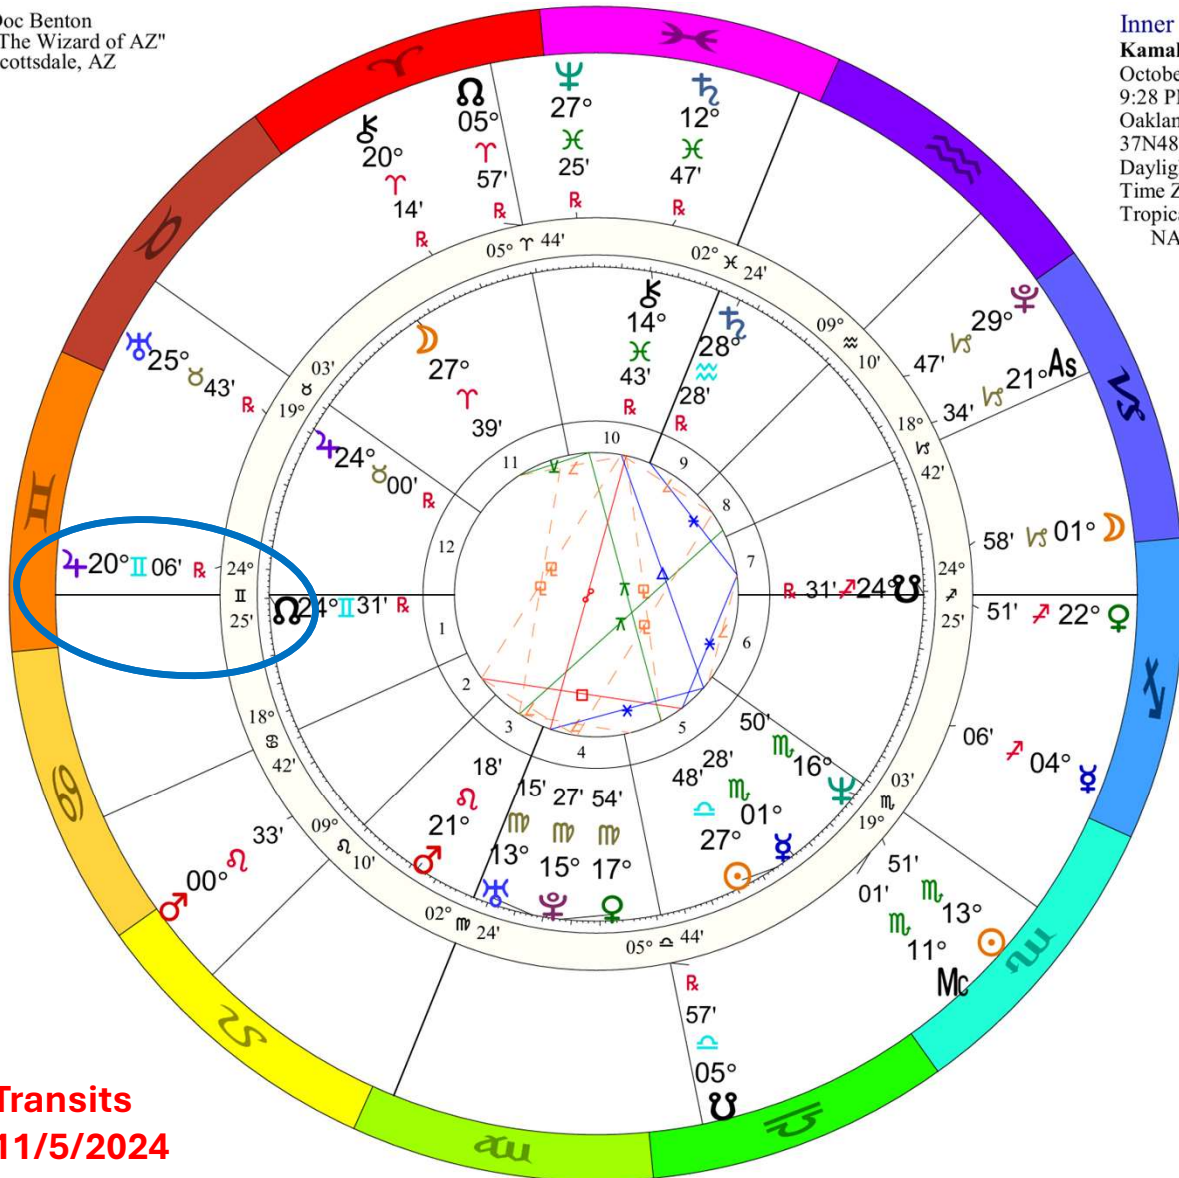

Doc Benton
"The Wizard of AZ"
Scottsdale, AZ

Inner Ring:
Kamala Harris
October 20, 1964
9:28 PM
Oakland, California
37N48'16" 122W16'11"
Daylight Saving Time
Time Zone: 8 hours West
Tropical Regiomontanus
NATAL CHART

Outer Ring:
Transits
November 5, 2024
12:00 PM
Scottsdale, Arizona
33N30'33" 111W53'54"
Standard Time
Time Zone: 7 hours West
Tropical 0-Aries
NATAL CHART

♃♁♂	0°02's
♄♁♂	0°04's
♅♁♂	0°05's
♆♁♂	0°08'a
♁♁♂	0°08's
♂♁♂	0°14's
♁♁♂	0°17's
♁♁♂	0°21's
♁♁♂	0°21's
♁♁♂	0°24's
♁♁♂	0°27'a
♁♁♂	0°29's
♁♁♂	0°30's
♁♁♂	0°36's
♁♁♂	0°40'a
♁♁♂	0°50's
♁♁♂	0°51'a
♁♁♂	0°55'a

And finally, transiting
Jupiter is conjunct
Kamala's Ascendant on
Election Day, and that
also bodes well for a
beneficial outcome.

Transits
11/5/2024