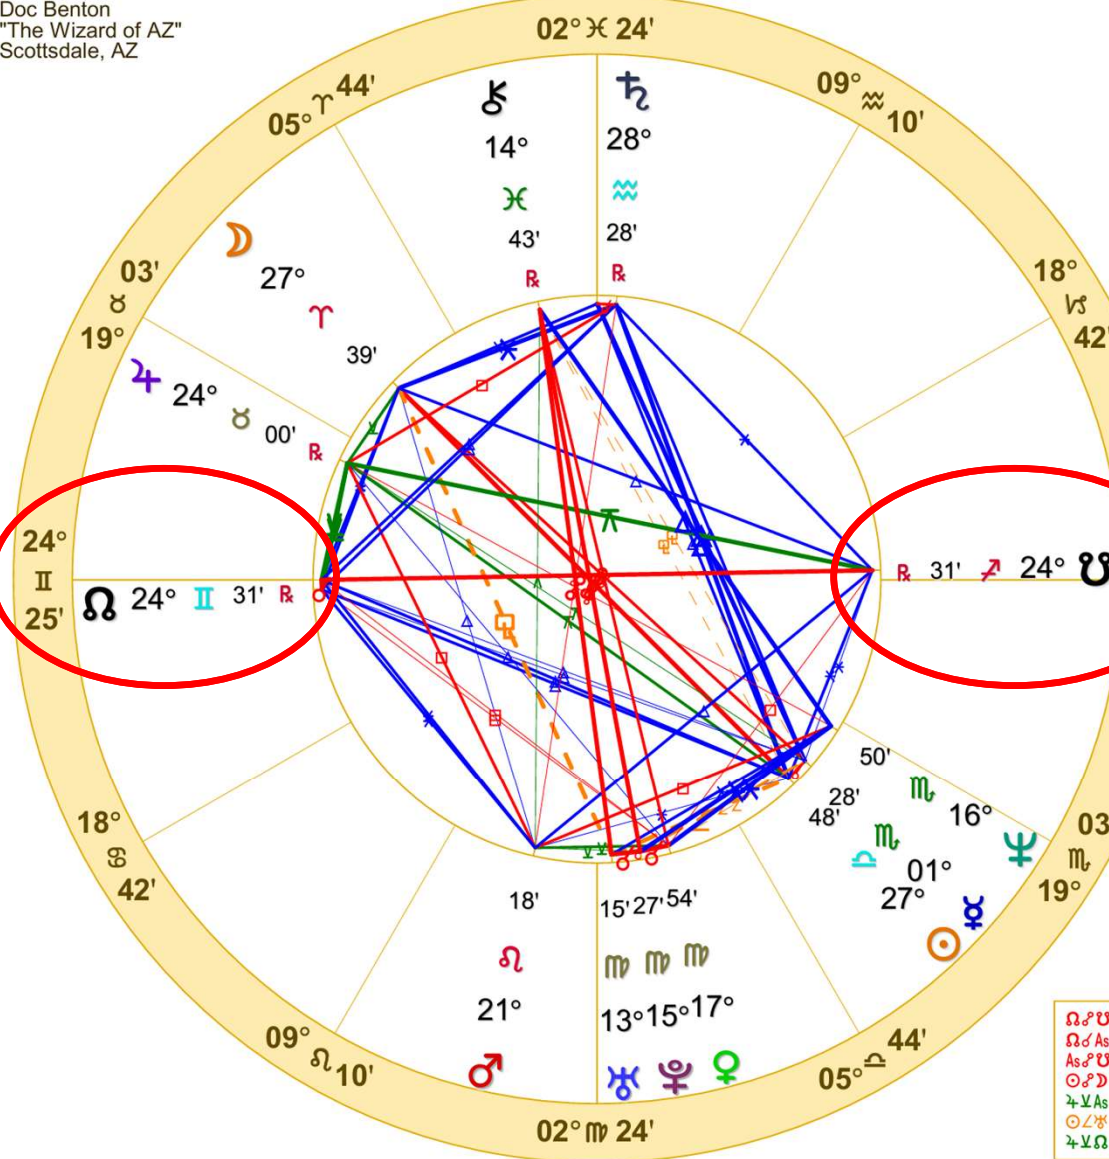

WHO IS KAMALA HARRIS?

Doc Benton
 "The Wizard of AZ"
 Scottsdale, AZ

NATAL CHART

Kamala Harris

October 20, 1964
 9:28 PM

Daylight Saving Time
 Oakland, California

37N48'16" 122W16'11"

Time Zone: 8 hours West
 Geocentric

With the North Lunar Node conjunct her Ascendant, Kamala Harris appears to be a person with a destiny. Furthermore, with the North Lunar Node in in an air sign, she represents the future that began in 2020 when Jupiter and Saturn started a 300-year cycle of conjunctions in air signs, and this year, too, as we continue 20 years of Pluto in Aquarius.