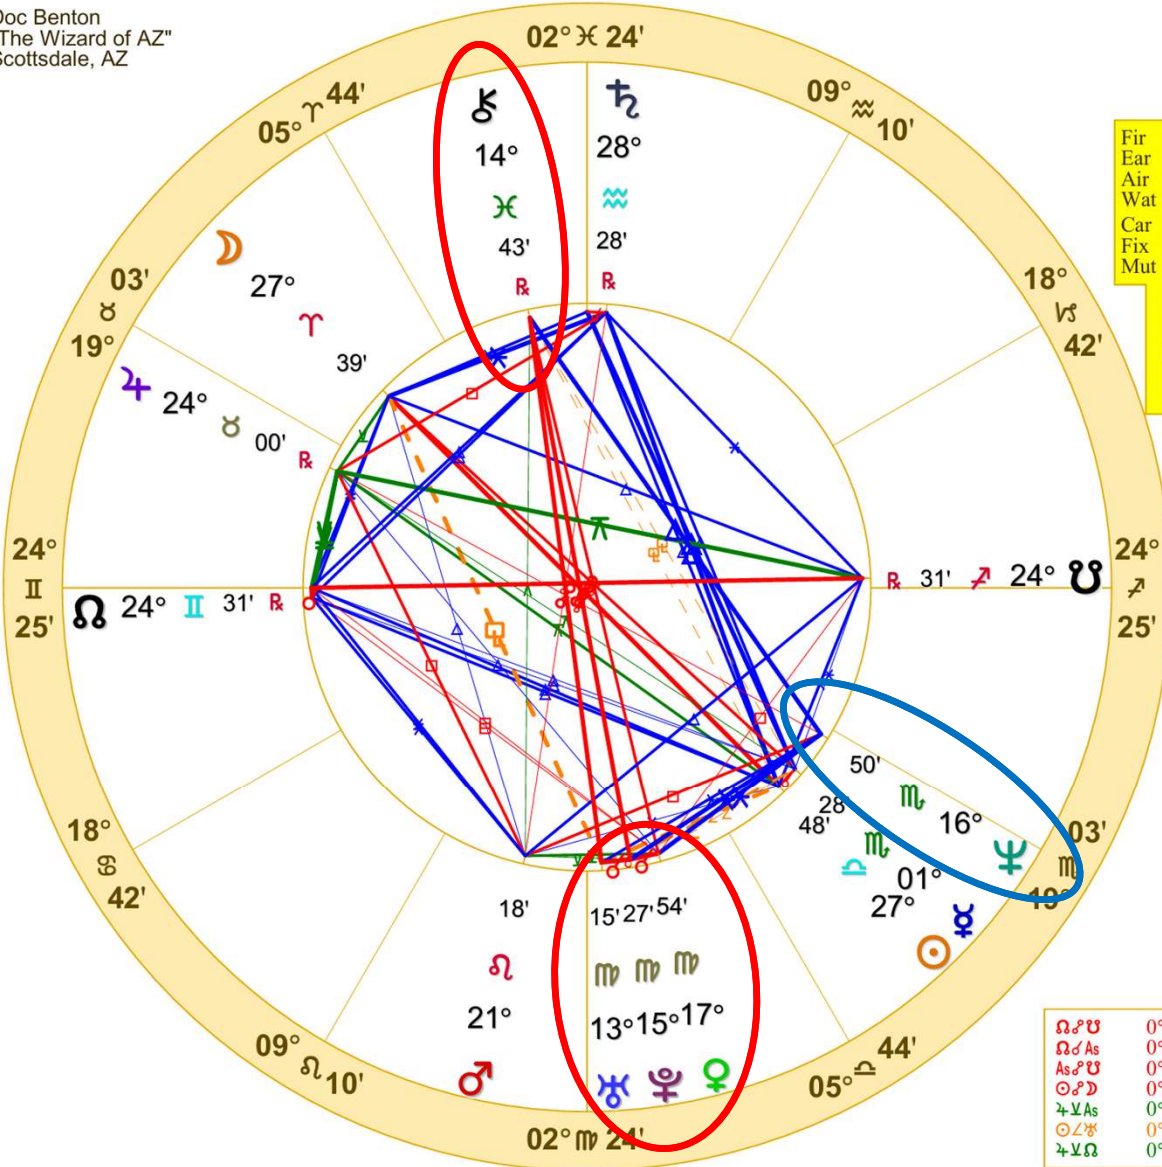

Doc Benton
"The Wizard of AZ"
Scottsdale, AZ

NATAL CHART

Kamala Harris

October 20, 1964
9:28 PM

Daylight Saving Time
Oakland, California

37N48'16" 122W16'11"

Time Zone: 8 hours West
Geocentric

Tropical Regiomontanus

Fir	2	0
Ear	4	0
Air	2	1
Wat	2	0
Car	2	0
Fix	5	0
Mut	3	1
P	A	S
L	A	C
A	N	E
N	E	N
E	N	D

	Long.	Dwada-samsa	Speed
☉	27° 48' 27"	3 ♎ 41	1 00
☽	27° 39' 00"	1 ♋ 48	14 18
♃	1° 18' 28"	17 ♌ 30	1 38
♀	17° 18' 54"	4 ♍ 44	1 11
♂	21° 18' 18"	15 ♍ 32	0 34
♄	24° 8' 00R	18 ♍ 03	0 07R
♅	28° 28' 28R	11 ♎ 31	0 01R
♆	13° 18' 15"	9 ♎ 05	0 03
♁	16° 18' 50"	22 ♏ 00	0 02
♂	15° 18' 27"	5 ♏ 25	0 02
♄	14° 18' 43R	26 ♏ 35	0 02R
♅	24° 18' 31R	24 ♏ 07	0 09R
♁	24° 18' 25"	23 ♏ 04	0 56
♂	2° 18' 24"	28 ♏ 51	1 02
♃	24° 18' 31R	24 ♎ 07	0 09R

♁♂♃	0°00'a	♄♎♃	0°30'a	♀♁♂	1°04's
♁♂♁	0°05'a	♃♁♂	0°36'a	♂♁♂	1°23's
♁♂♃	0°05'a	♃♁♂	0°39'a	♂♁♂	1°26'a
♃♂♃	0°09'a	♂♂♂	0°44'a	♂♂♂	1°28'a
♄♂♁	0°25's	♃♂♂	0°49'a	♂♁♂	1°45's
♃♁♂	0°27'a	♂♁♂	0°57's	♃♁♂	1°54'a
♄♂♁	0°30'a	♂♁♂	1°00's		

With Chiron in the 10th House trine its Neptune ruler and opposite her 4th House planets, her challenge is to be a visionary healer and transcendent figure. However, if she fails at this, then she could wind up being wounded and wounding others. Nonetheless, she has great promise!