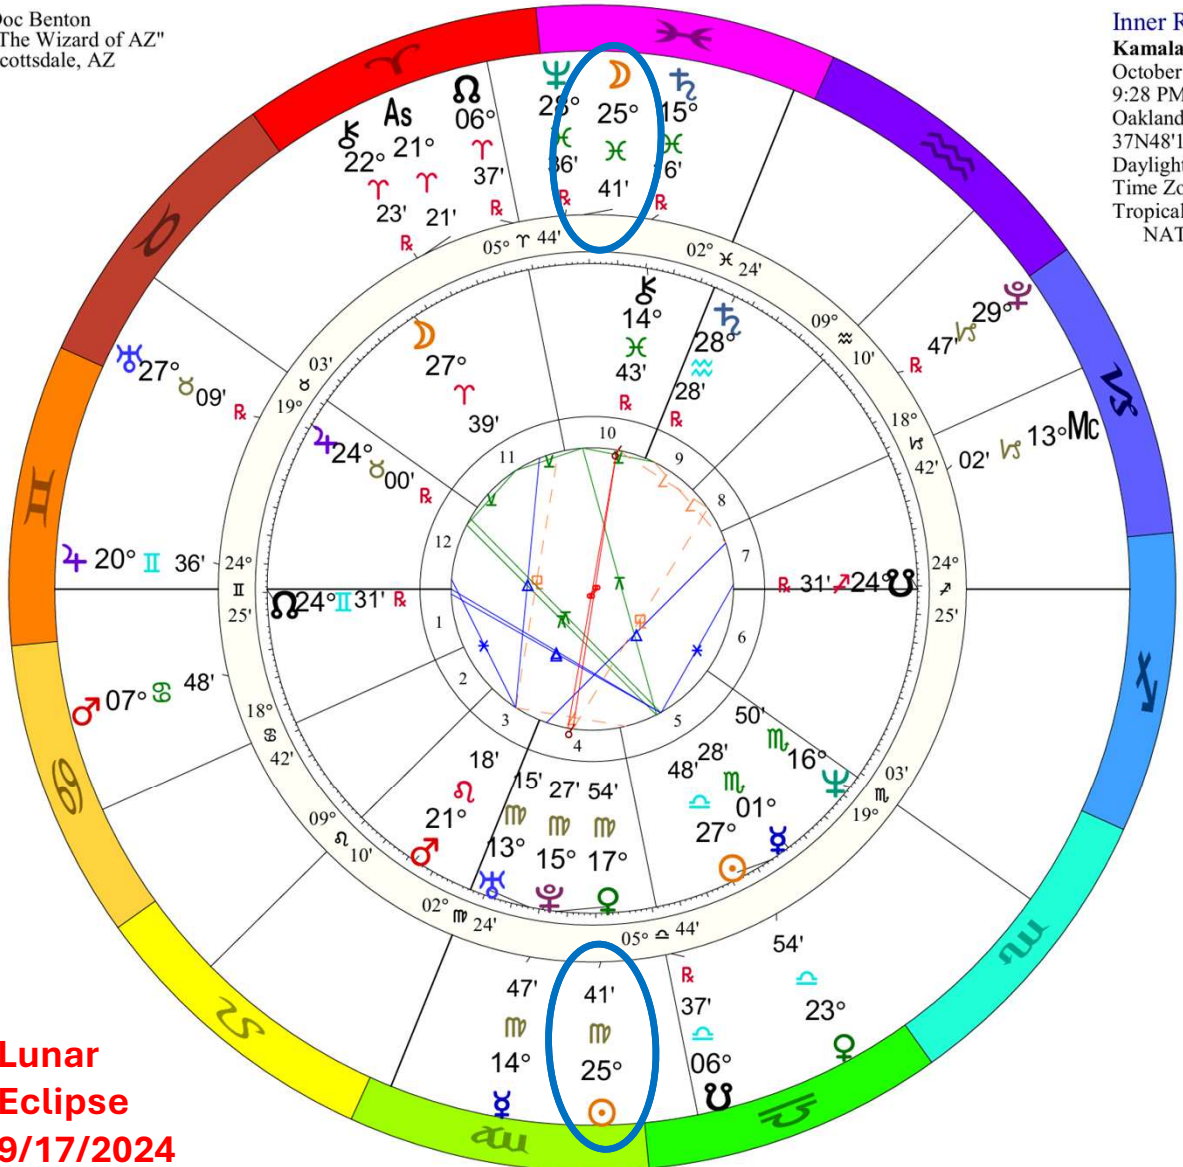

Doc Benton
"The Wizard of AZ"
Scottsdale, AZ

Inner Ring:
Kamala Harris
October 20, 1964
9:28 PM
Oakland, California
37N48'16" 122W16'11"
Daylight Saving Time
Time Zone: 8 hours West
Tropical Regiomontanus
NATAL CHART

Outer Ring:
Lunar Eclipse Sep 17 2024
September 17, 2024
7:34:13 PM
Scottsdale, Arizona
33N30'33" 111W53'54"
Standard Time
Time Zone: 7 hours West
Tropical Regiomontanus
Lunar Eclipse (astrological) Saros
Cycle 118 # 52

♂ΔAs	0°03's
♂∠♀	0°04's
♂♂♂	0°04's
♂♂♀	0°06'a
♂♂♂	0°08'a
♂♂♂	0°11's
♂ΔMc	0°13'a
♂♂♂	0°19'a
♂∠♂	0°19'a
♂♂♂	0°25'a
♂♂♂	0°30's
AsΔ♀	0°31's
♂♂♂	0°34'a
♂Δ♀	0°36'a
♂♂♀	0°36'a
♂♂♂	0°40's
♂♂♂	0°41'a
♂♂♂	0°41's
♂♂♂	0°42's
♂♂♂	0°47'a
♂♂♂	0°57'a

The September 17th,
2024, Lunar Eclipse
will activate her
10th/4th House axis,
and this bodes well
for her professional
aspirations.

**Lunar
Eclipse
9/17/2024**