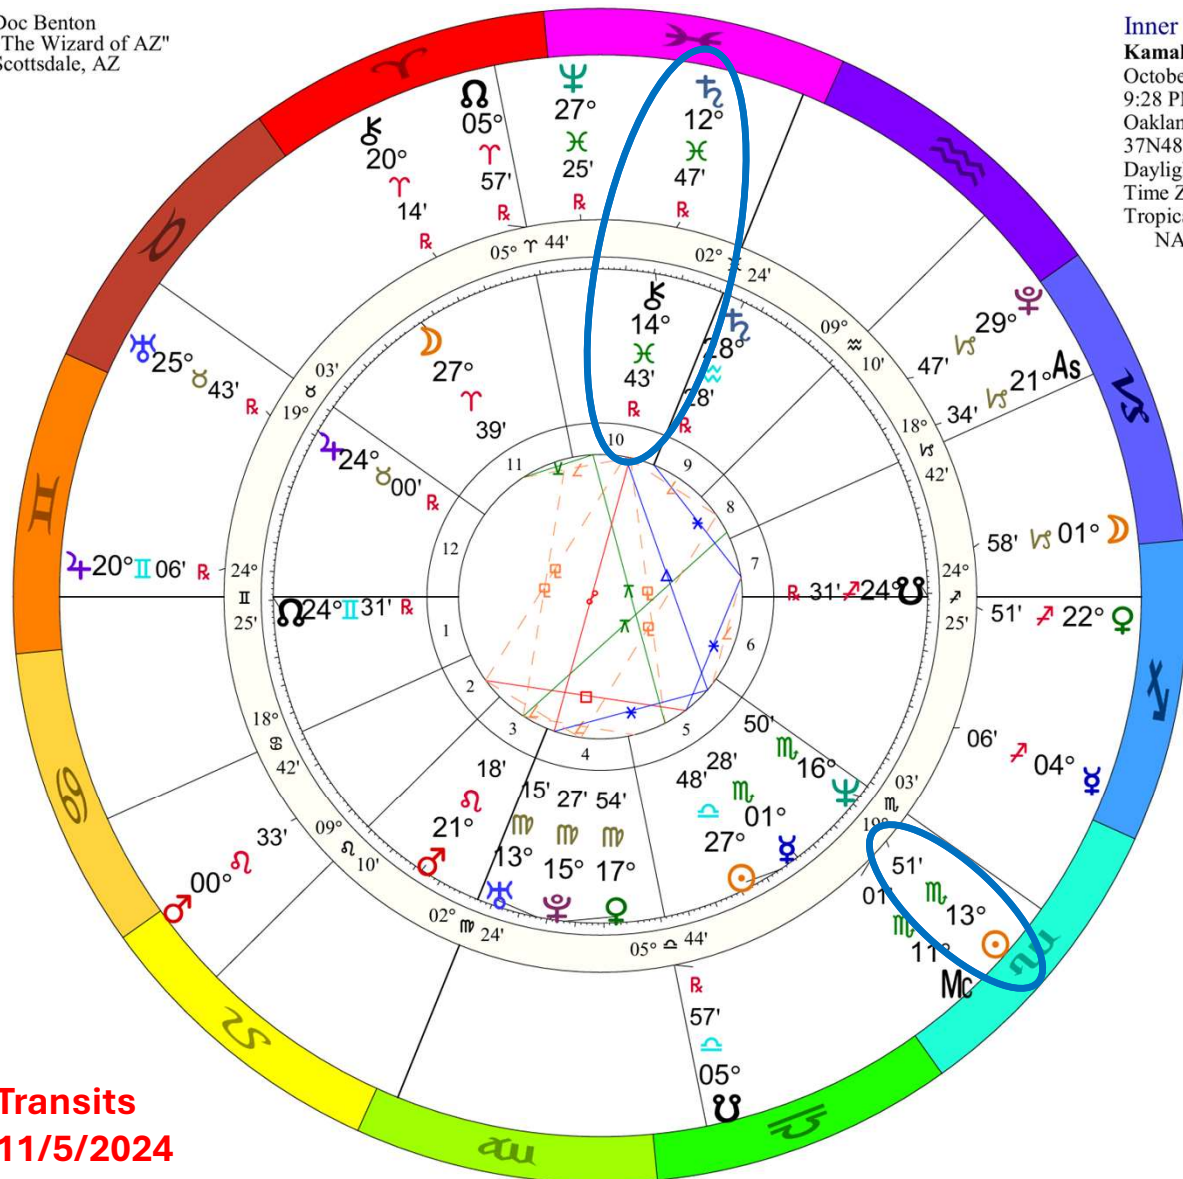

Also, Kamala's progressed Midheaven is sextile her natal Midheaven, and this, too, could give her professional status a boost.

Outer Ring:
Kamala Harris
 Calc: December 20, 1964
 5:28:15 AM GMT
 Oakland, California
 37N48'16" 122W16'11"
 Greenwich Mean Time
 Time Zone: 0 hours West
 Tropical Regiomontanus
 Secondary Progression, Solar Arc
 MC Method, for November 5, 2024
 at 12:00 AM GMT

Progressions
 11/5/2024

Doc Benton
 "The Wizard of AZ"
 Scottsdale, AZ

Inner Ring:
Kamala Harris
 October 20, 1964
 9:28 PM
 Oakland, California
 37N48'16" 122W16'11"
 Daylight Saving Time
 Time Zone: 8 hours West
 Tropical Regiomontanus
 NATAL CHART

Outer Ring:
Transits
 November 5, 2024
 12:00 PM
 Scottsdale, Arizona
 33N30'33" 111W53'54"
 Standard Time
 Time Zone: 7 hours West
 Tropical 0-Aries
 NATAL CHART

On Election Day, transiting Saturn will be in her 10th House and conjunct her natal Chiron. Additionally, transiting Sun will trine her natal Chiron on that day, and these, too, put a focus on her status. I expect her status to go up, but the Saturn/Chiron conjunction could go in either direction. Up if she rises to the occasion, and down if she doesn't.

Transits
11/5/2024

| | |
|-----|--------|
| ☉♁♄ | 0°02's |
| ♁♁♁ | 0°04's |
| ♁♁♁ | 0°05's |
| ♁♁♁ | 0°08'a |
| ♁♁♁ | 0°08's |
| ♁♁♁ | 0°14's |
| ♁♁♁ | 0°17's |
| ♁♁♁ | 0°21's |
| ♁♁♁ | 0°21's |
| ♁♁♁ | 0°24's |
| ♁♁♁ | 0°27'a |
| ♁♁♁ | 0°29's |
| ♁♁♁ | 0°30's |
| ♁♁♁ | 0°36's |
| ♁♁♁ | 0°40'a |
| ♁♁♁ | 0°50's |
| ♁♁♁ | 0°51'a |
| ♁♁♁ | 0°55'a |