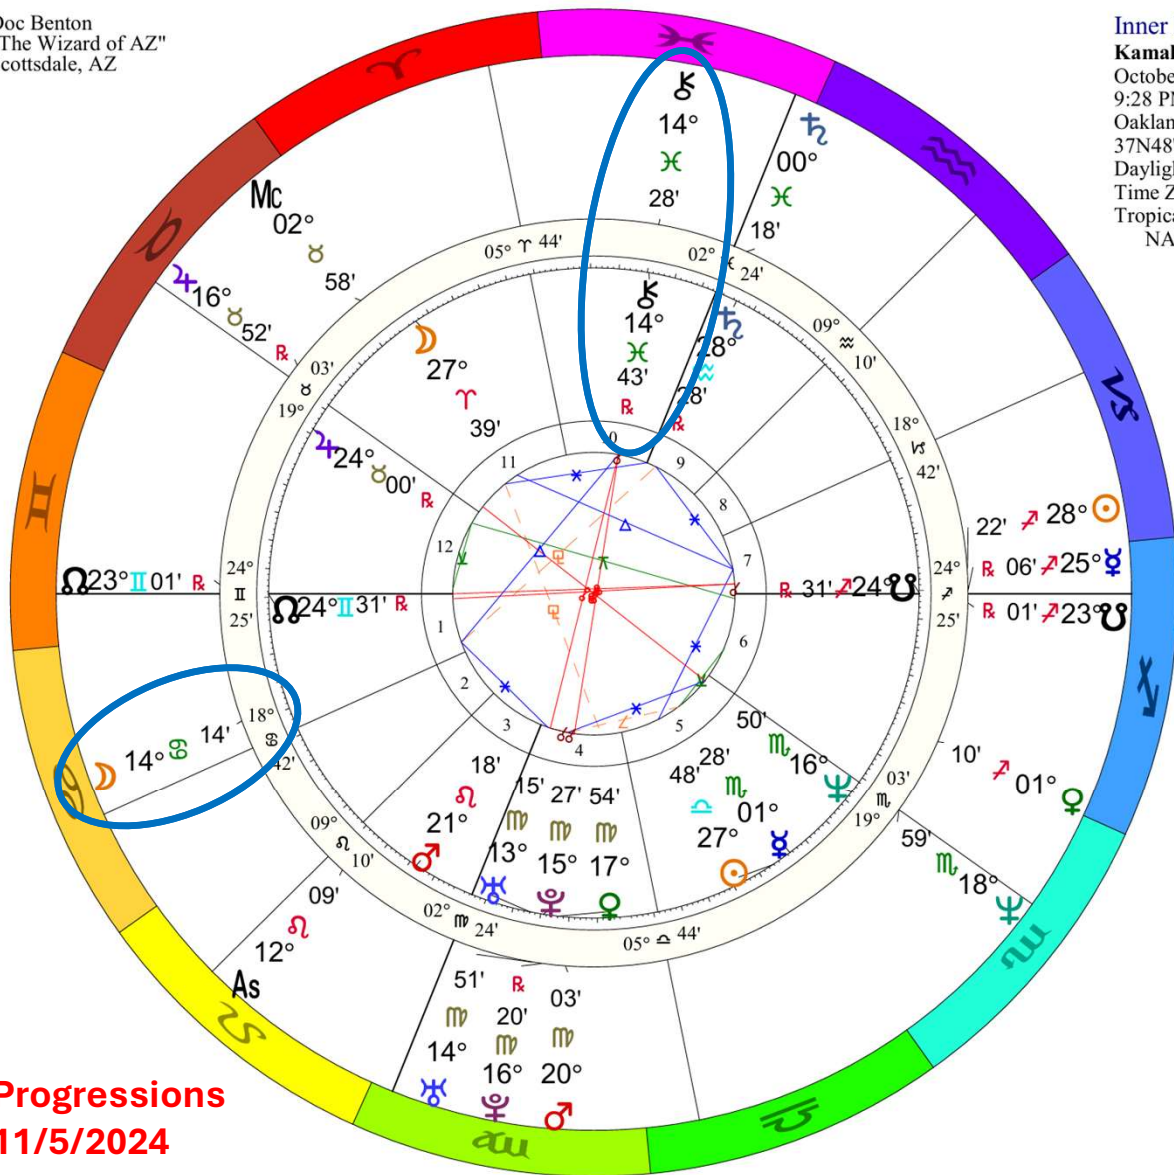

Doc Benton
"The Wizard of AZ"
Scottsdale, AZ

Inner Ring:
Kamala Harris
October 20, 1964
9:28 PM
Oakland, California
37N48'16" 122W16'11"
Daylight Saving Time
Time Zone: 8 hours West
Tropical Regiomontanus
NATAL CHART

Outer Ring:
Kamala Harris
Calc: December 20, 1964
5:28:15 AM GMT
Oakland, California
37N48'16" 122W16'11"
Greenwich Mean Time
Time Zone: 0 hours West
Tropical Regiomontanus
Secondary Progression, Solar Arc
MC Method, for November 5, 2024
at 12:00 AM GMT

In her progressed chart, Chiron has barely budged from its position at her birth. Hence, the influence of Chiron has been a fixed constant throughout her life, and as a prosecutor she's had a history of punishing the wicked and healing the victims. With progressed Moon strongly trining her 10th House Chiron on Election Day, she could win.

♃♃♃	0°02'a
♀♁♁	0°04's
♃♃♃	0°05'a
♃♃♃	0°08's
♃♃♃	0°08's
♃♃♃	0°15'a
♃♃♃	0°18'a
♃♃♃	0°29'a
♃♃♃	0°30's
♃♃♃	0°34's
♃♃♃	0°34's
♃♃♃	0°35'a
♃♃♃	0°35'a
♃♃♃	0°36'a
♃♃♃	0°41'a
♃♃♃	0°43's
♃♃♃	0°47's
♃♃♃	0°53'a
♃♃♃	0°59's
♃♃♃	0°59'a
♃♃♃	0°59's
♃♃♃	0°59's

Progressions
11/5/2024