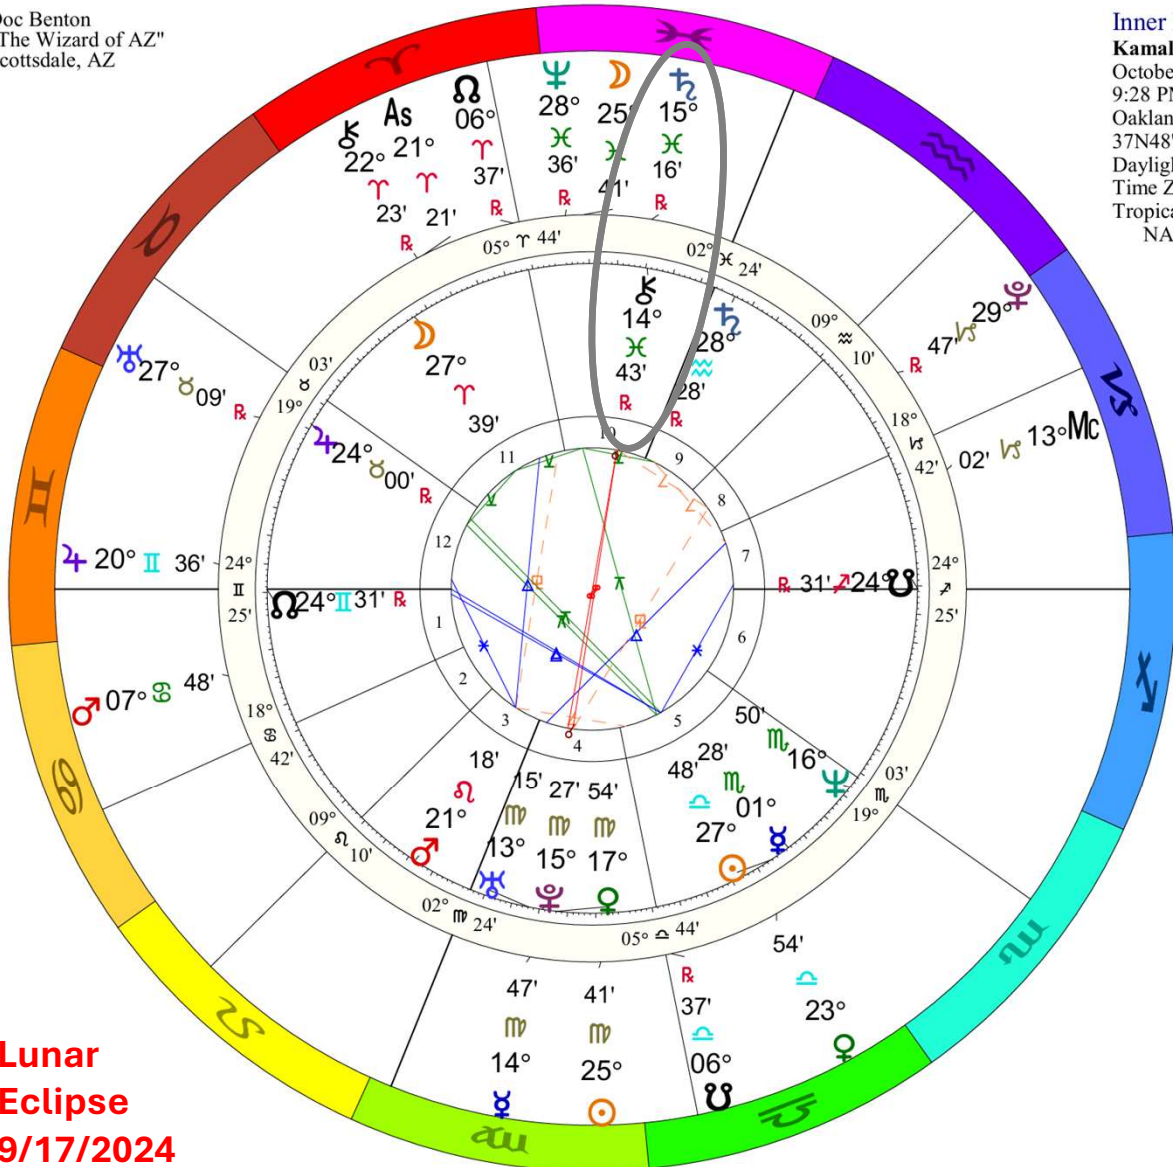

Doc Benton
"The Wizard of AZ"
Scottsdale, AZ

Inner Ring:
Kamala Harris
October 20, 1964
9:28 PM
Oakland, California
37N48'16" 122W16'11"
Daylight Saving Time
Time Zone: 8 hours West
Tropical Regiomontanus
NATAL CHART

Outer Ring:
Lunar Eclipse Sep 17 2024
September 17, 2024
7:34:13 PM
Scottsdale, Arizona
33N30'33" 111W53'54"
Standard Time
Time Zone: 7 hours West
Tropical Regiomontanus
Lunar Eclipse (astrological) Saros
Cycle 118 # 52

♂ΔAs	0°03's
♁♂♂	0°04's
♁♂♂	0°04's
♂♂♀	0°06'a
♂♂♂	0°08'a
♂♂♂	0°11's
♂♂♂	0°13'a
♂♂♂	0°19'a
♂♂♂	0°19'a
♂♂♂	0°25'a
♂♂♂	0°30's
♂♂♂	0°31's
♂♂♂	0°34'a
♂♂♂	0°36'a
♂♂♂	0°36'a
♂♂♂	0°40's
♂♂♂	0°41'a
♂♂♂	0°41's
♂♂♂	0°42's
♂♂♂	0°47'a
♂♂♂	0°57'a

Transiting Saturn in her 10th House also puts a focus on her status and professional achievement. Additionally, transiting Saturn is conjunct her natal Chiron. At best, she will become a very transcendent and healing leader, and at worst, she will be wounded and may wound others in return.

**Lunar
Eclipse
9/17/2024**