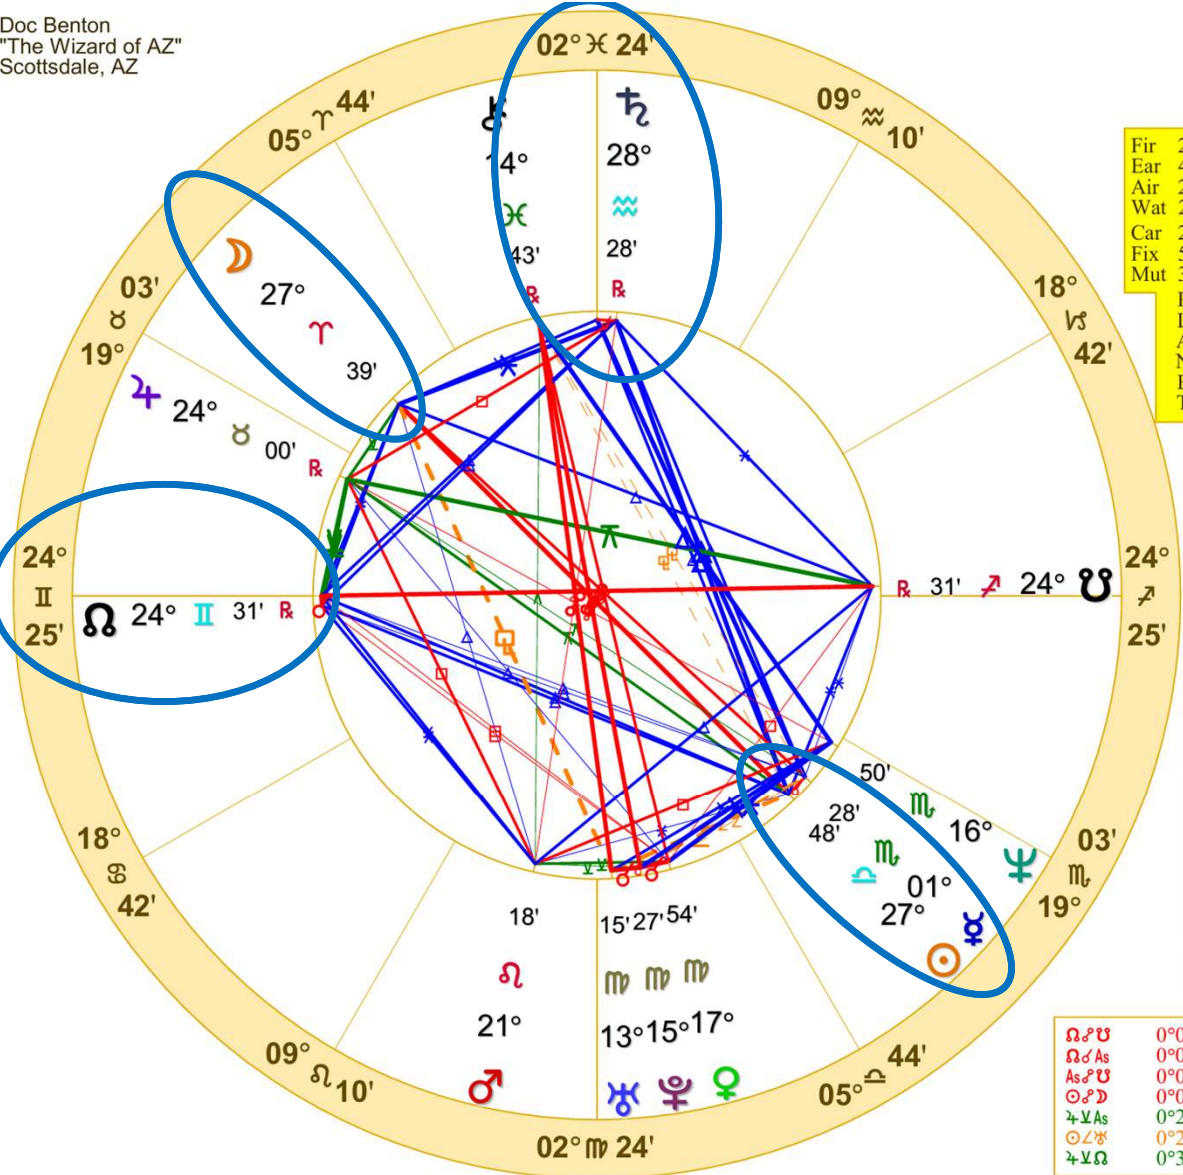

Doc Benton
"The Wizard of AZ"
Scottsdale, AZ

NATAL CHART

Kamala Harris

October 20, 1964
9:28 PM

Daylight Saving Time
Oakland, California

37N48'16" 122W16'11"
Time Zone: 8 hours West

Geocentric
Tropical Regiomontanus

Fir	2	0
Ear	4	0
Air	2	1
Wat	2	0
Car	2	0
Fix	5	0
Mut	3	1
		P A S
		L A S C E
		N E N D
		T

	Long.	Dwada-samsa	Speed
☉	27° 48' 27"	3 ♎ 41	1 00
☽	27° 39' 00"	1 ♋ 48	14 18
♃	1 ♎ 28	17 ♎ 30	1 38
♀	17 ♎ 54	4 ♀ 44	1 11
♂	21 ♏ 18	15 ♀ 32	0 34
♄	24 ♁ 00R	18 ♁ 03	0 07R
♅	28 ♁ 28R	11 ♁ 31	0 01R
♆	13 ♎ 15	9 ♁ 05	0 03
♇	16 ♎ 50	22 ♁ 00	0 02
♈	15 ♎ 27	5 ♋ 25	0 02
♉	14 ♋ 43R	26 ♏ 35	0 02R
♊	24 ♎ 31R	24 ♋ 07	0 09R
♋	24 ♎ 25	23 ♋ 04	0 56
♌	2 ♋ 24	28 ♋ 51	1 02
♍	24 ♁ 31R	24 ♎ 07	0 09R

♏♂♂	0°00'a	♄♂♂	0°30'a	♀♂♂	1°04's
♏♂♂	0°05'a	♄♂♂	0°36'a	♀♂♂	1°23's
♏♂♂	0°05'a	♄♂♂	0°39'a	♀♂♂	1°26'a
♏♂♂	0°09'a	♄♂♂	0°44'a	♀♂♂	1°28'a
♄♂♂	0°25's	♄♂♂	0°49'a	♀♂♂	1°45's
♏♂♂	0°27'a	♄♂♂	0°57's	♀♂♂	1°54'a
♄♂♂	0°30'a	♀♂♂	1°00's		

The kite formation involving her Ascendant/North Node, Sun/Mercury, Saturn/Midheaven, and Moon provide coordination to her career and to her personal creativity.