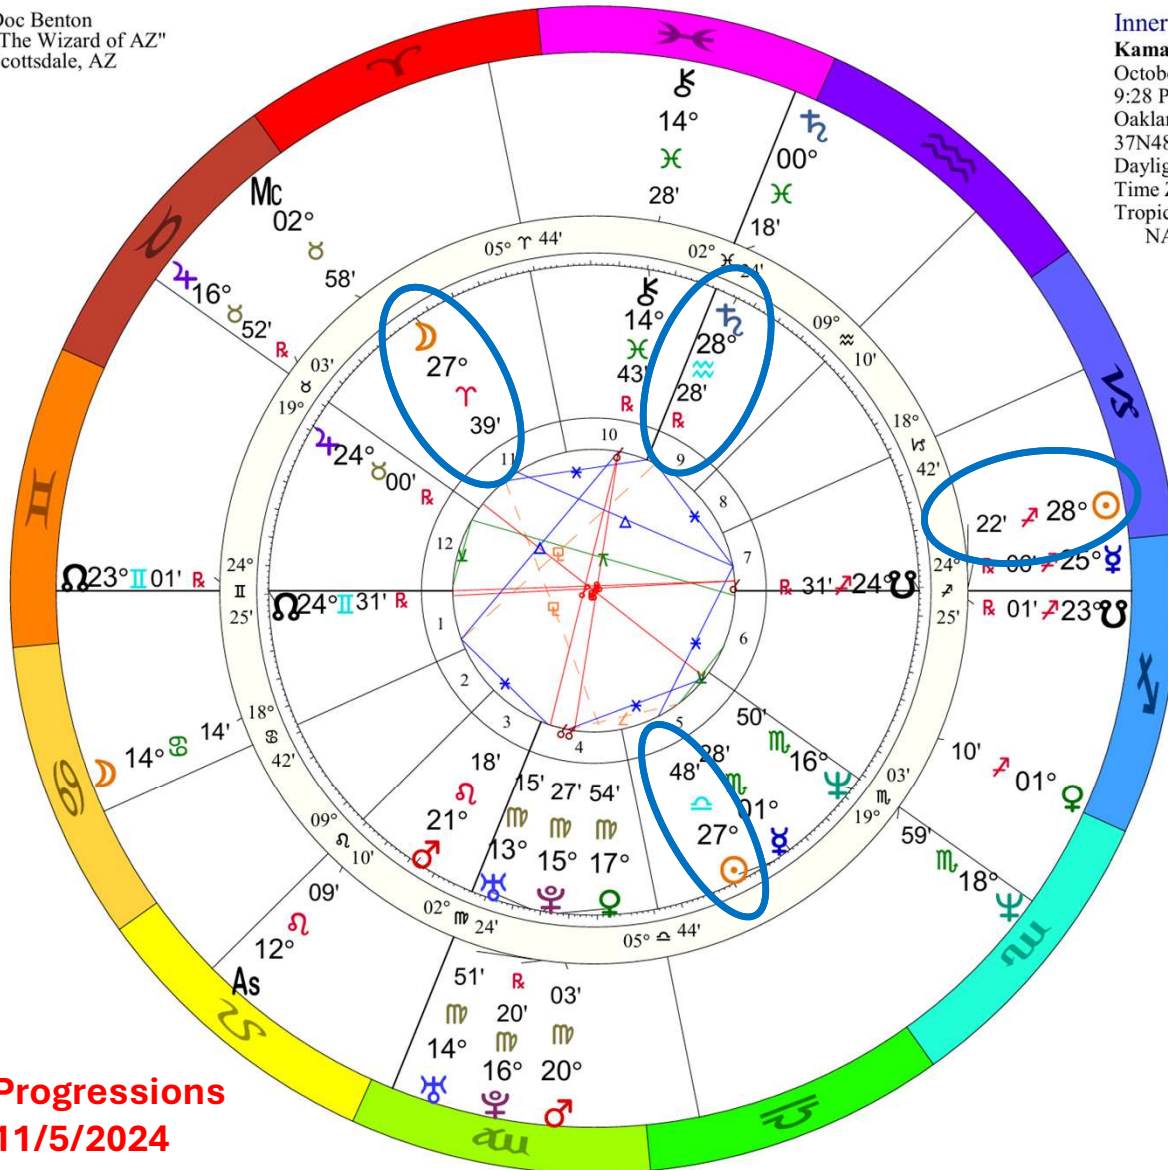

Doc Benton
"The Wizard of AZ"
Scottsdale, AZ

Inner Ring:
Kamala Harris
October 20, 1964
9:28 PM
Oakland, California
37N48'16" 122W16'11"
Daylight Saving Time
Time Zone: 8 hours West
Tropical Regiomontanus
NATAL CHART

With her progressed
Sun trine her natal
Moon and sextile her
natal Sun and Saturn,
things look good now
for Kamala Harris
both personally and
professionally.

Outer Ring:
Kamala Harris
Calc: December 20, 1964
5:28:15 AM GMT
Oakland, California
37N48'16" 122W16'11"
Greenwich Mean Time
Time Zone: 0 hours West
Tropical Regiomontanus
Secondary Progression, Solar Arc
MC Method, for November 5, 2024
at 12:00 AM GMT

♃♂♂	0°02'a
♀♁♁	0°04's
♃*♁	0°05'a
♃♁♁	0°08's
♃♂♂	0°08's
♃♂♂	0°15'a
♃♁♀	0°18'a
♃♁♁	0°29'a
♃*♁	0°30's
♁*♁	0°34's
♁*♁	0°34's
♁♂♂	0°35'a
♁♂♂	0°35'a
♁♂♂	0°36'a
♁♂♂	0°41'a
♁♁♁	0°43's
♃♁♁	0°47's
♁♂♂	0°53'a
♁*♁	0°59's
♁♂♂	0°59'a
♁♂♂	0°59's
♁♁♁	0°59's

Progressions
11/5/2024