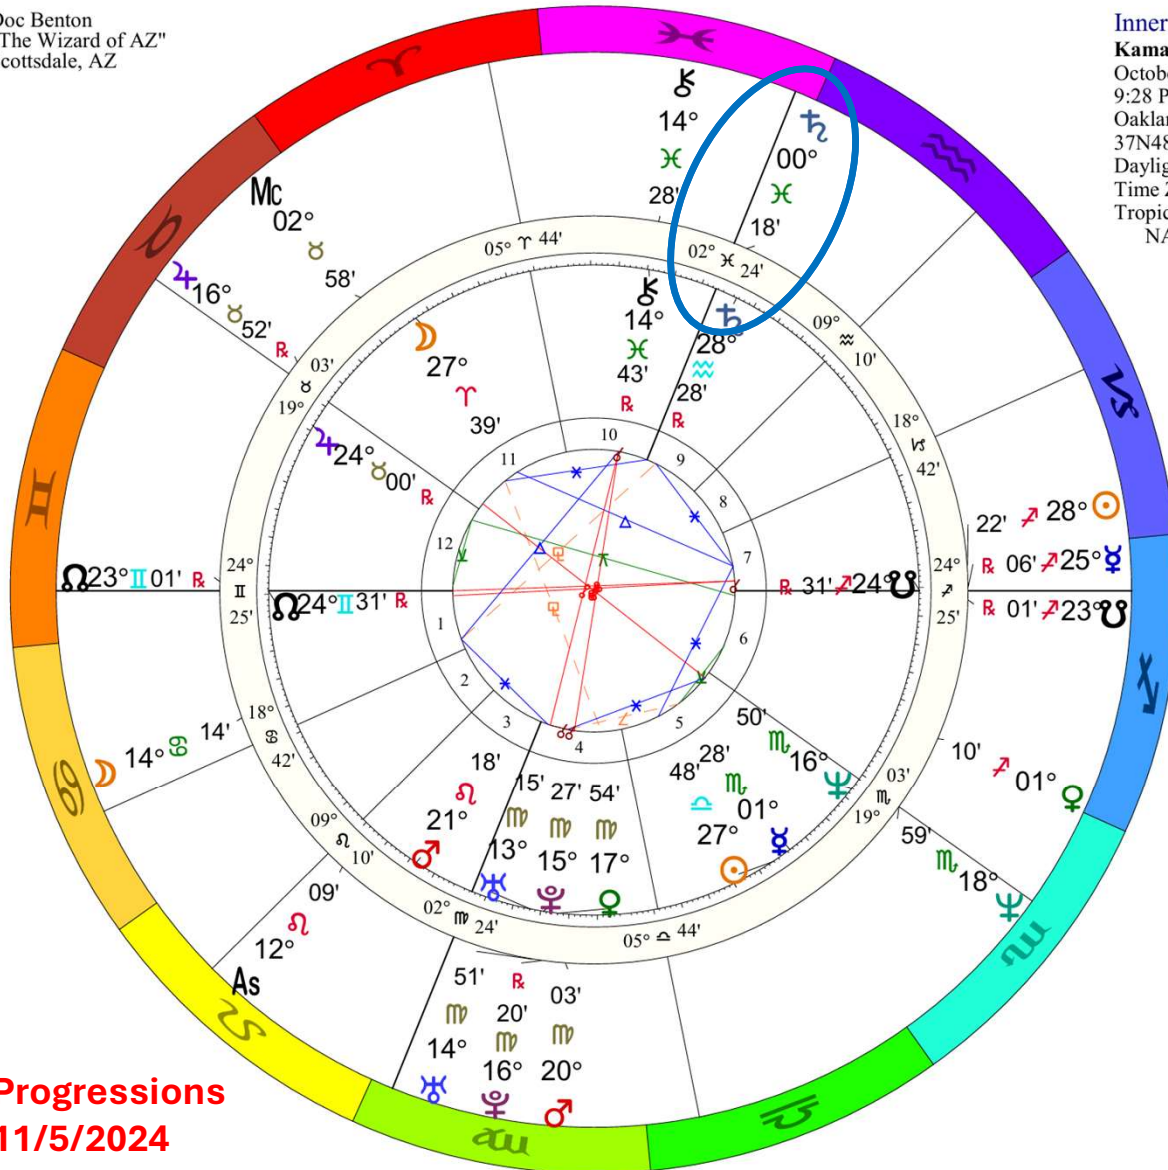

Doc Benton
"The Wizard of AZ"
Scottsdale, AZ

Inner Ring:
Kamala Harris
October 20, 1964
9:28 PM
Oakland, California
37N48'16" 122W16'11"
Daylight Saving Time
Time Zone: 8 hours West
Tropical Regiomontanus
NATAL CHART

Kamala Harris also has progressed Saturn nearing a conjunction with her Midheaven, and this, too, bodes well for an elevation of her status as she gets older.

Outer Ring:
Kamala Harris
Calc: December 20, 1964
5:28:15 AM GMT
Oakland, California
37N48'16" 122W16'11"
Greenwich Mean Time
Time Zone: 0 hours West
Tropical Regiomontanus
Secondary Progression, Solar Arc
MC Method, for November 5, 2024
at 12:00 AM GMT

♄♄	0°02'a
♀♁	0°04's
♃♁	0°05'a
♂♁	0°08's
♄♄	0°08's
♄♄	0°15'a
♃♀	0°18'a
♄♁	0°29'a
♄♄	0°30's
♁♁	0°34's
♁♁	0°34's
♁♄	0°35'a
♁♄	0°35'a
♄♄	0°36'a
♁♄	0°41'a
♁♁	0°43's
♃♁	0°47's
♄♄	0°53'a
♄♄	0°59's
♄♄	0°59'a
♃♁	0°59's
♃♁	0°59's

Progressions
11/5/2024