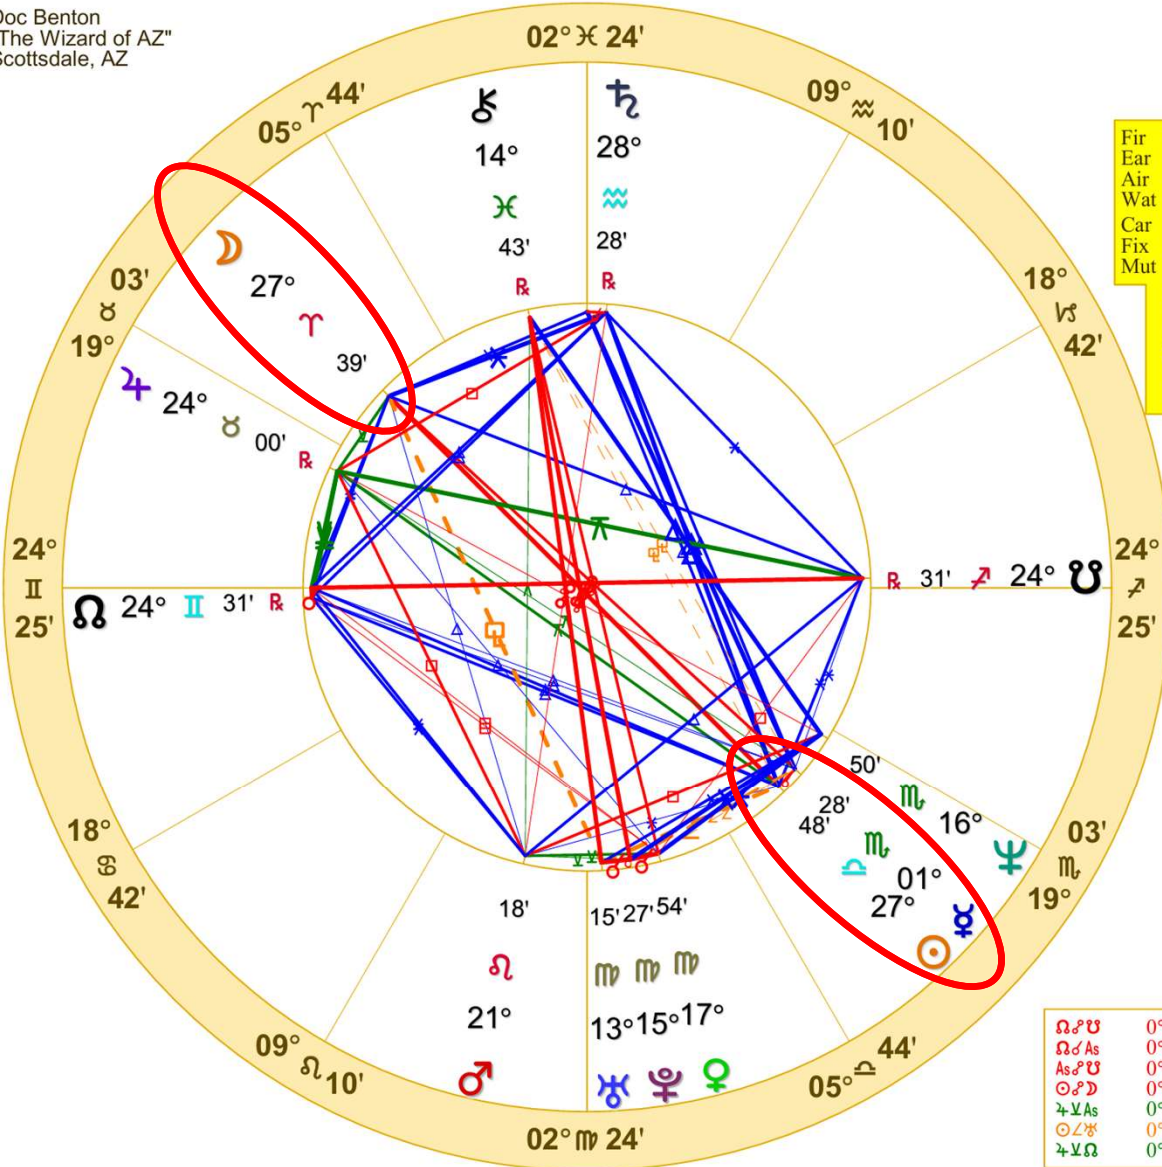

Doc Benton
"The Wizard of AZ"
Scottsdale, AZ

NATAL CHART

Kamala Harris

October 20, 1964
9:28 PM

Daylight Saving Time
Oakland, California

37N48'16" 122W16'11"

Time Zone: 8 hours West
Geocentric

Tropical Regiomontanus

Fir	2	0
Ear	4	0
Air	2	1
Wat	2	0
Car	2	0
Fix	5	0
Mut	3	1
P A S S E N D		
L A N E N T		

	Long.	Dwada-samsa	Speed
☉	27° 48' 27"	3 ♎ 41	1 00
☽	27° 39' 00"	1 ♈ 48	14 18
♃	1 ♎ 28	17 ♎ 30	1 38
♀	17 ♎ 54	4 ♀ 44	1 11
♂	21 ♏ 18	15 ♀ 32	0 34
♄	24 ♁ 00R	18 ♁ 03	0 07R
♅	28 ♁ 28R	11 ♁ 31	0 01R
♆	13 ♎ 15	9 ♁ 05	0 03
♇	16 ♎ 50	22 ♁ 00	0 02
♈	15 ♎ 27	5 ♈ 25	0 02
♉	14 ♈ 43R	26 ♈ 35	0 02R
♊	24 ♊ 31R	24 ♈ 07	0 09R
♋	24 ♊ 25	23 ♈ 04	0 56
♌	2 ♈ 24	28 ♈ 51	1 02
♍	24 ♈ 31R	24 ♎ 07	0 09R

♏♂♂	0°00'a	♄♂♂	0°30'a	♀*♀	1°04's
♏♂♂	0°05'a	♄♂♂	0°36'a	♀*♀	1°23's
♏♂♂	0°05'a	♄♂♂	0°39'a	♂♂♂	1°26'a
♏♂♂	0°09'a	♄♂♂	0°44'a	♂♂♂	1°28'a
♄♂♂	0°25's	♄♂♂	0°49'a	♂♂♂	1°45's
♏♂♂	0°27'a	♄♂♂	0°57's	♂♂♂	1°54'a
♄♂♂	0°30'a	♄♂♂	1°00's		

With Sun in Libra, she wants peaceful relationships, but with Moon in Aries, she will often take on the persona of a warrior.