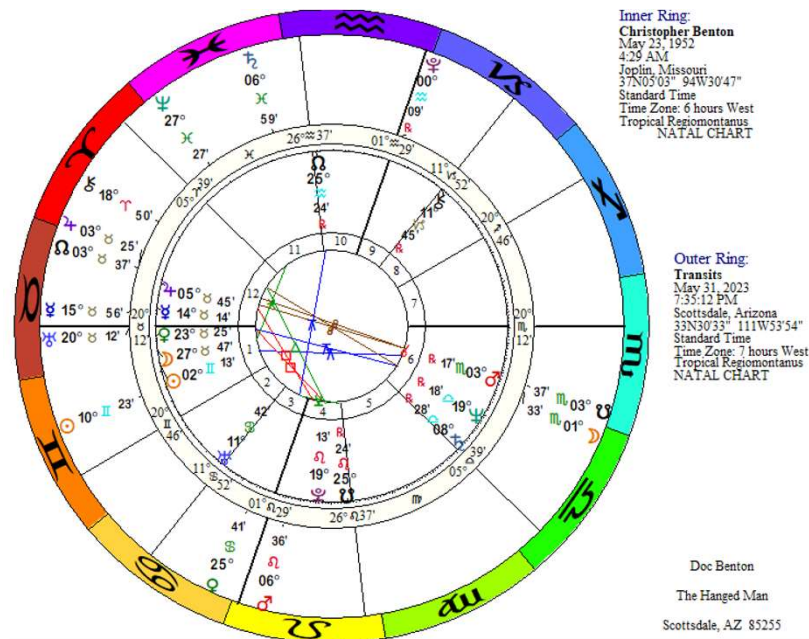

Using Arc Transforms to Understand Transits

If you have a slow-moving transit that will affect your chart for a while, then you can also *arc transforms* to help you arrive at a deeper understanding of what that transit means for you.

Inner Ring:
 Christopher Benton
 May 23, 1952
 4:29 AM
 Joplin, Missouri
 37°N05'03" 94°W30'47"
 Standard Time
 Time Zone: 6 hours West
 Tropical Regiomontanus
 NATAL CHART

Outer Ring:
 Transits
 May 31, 2023
 7:35:12 PM
 Scottsdale, Arizona
 33°N30'33" 111°W53'54"
 Standard Time
 Time Zone: 7 hours West
 Tropical Regiomontanus
 NATAL CHART

Doc Benton
 The Hanged Man
 Scottsdale, AZ 85255

For example, on May 31st, 2023, transiting Uranus will be exactly conjunct my Ascendant. YIKES!

That could be a little disruptive to say the least!

Uranus - Asc Arc Transform NATAL CHART

Uranus - Asc Arc Transform NATAL CHART

Christopher Benton
 May 23, 1952
 4:29 AM
 Standard Time
 Joplin, Missouri
 37N05'03" 94W30'47"
 Time Zone: 6 hours West
 Geocentric
 Tropical Equal

At first glance I see a grand trine and lots of sextiles. Plus, I like the fact that Uranus is in Pisces. Hence, maybe Uranus conjunct my Ascendant won't be so bad after all!