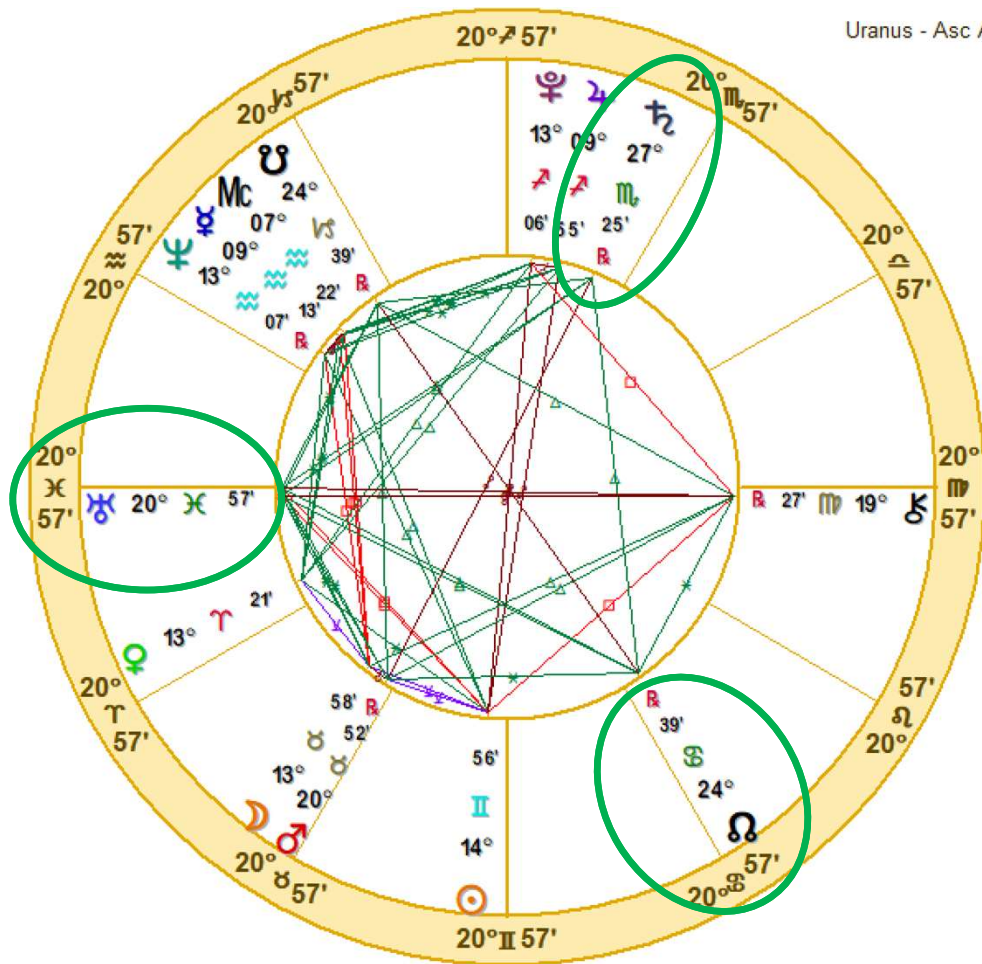

Uranus - Asc Arc Transform NATAL CHART

Christopher Benton
May 23, 1952
4:29 AM
Standard Time
Joplin, Missouri
37N05'03" 94W30'47"
Time Zone: 6 hours West
Geocentric
Tropical Equal

Doc Benton
The Hanged Man
Scottsdale, AZ 85255

Also, the Uranus/North Node/Saturn grand trine suggests that this conjunction may enhance my professional status (North Node in 10th house in my natal chart) and it will be assisted by my knowledge and discipline (Saturn in 9th house).