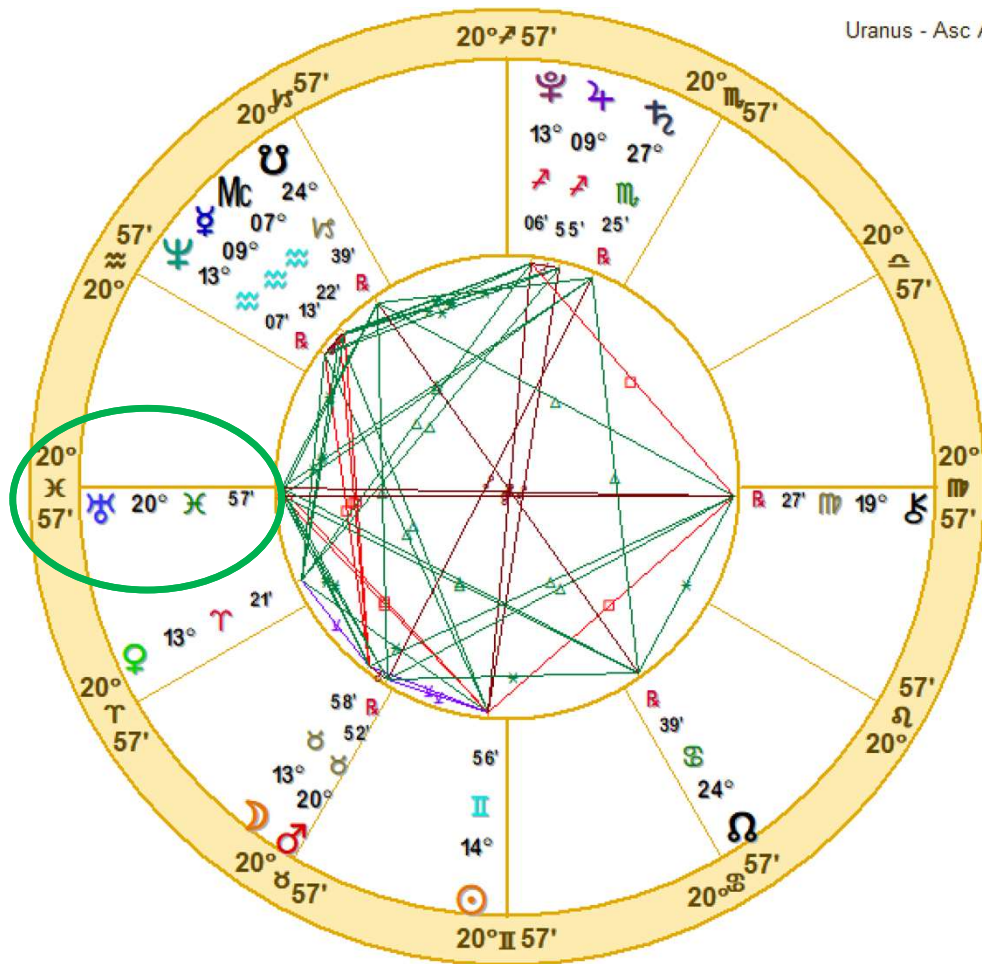

Using Arc Transforms to Understand Transits

If you have a slow-moving transit that will affect your chart for a while, then you can also *arc transforms* to help you arrive at a deeper understanding of what that transit means for you.

Inner Ring:
 Christopher Benton
 May 23, 1952
 4:29 AM
 Joplin, Missouri
 37°N05'03" 94°W30'47"
 Standard Time
 Time Zone: 6 hours West
 Tropical Regiomontanus
 NATAL CHART

Outer Ring:
 Transits
 May 31, 2023
 7:35:12 PM
 Scottsdale, Arizona
 33°N30'33" 111°W53'54"
 Standard Time
 Time Zone: 7 hours West
 Tropical Regiomontanus
 NATAL CHART

Doc Benton
 The Hanged Man
 Scottsdale, AZ 85255

For example, on May 31st, 2023, transiting Uranus will be exactly conjunct my Ascendant. YIKES!

That could be a little disruptive to say the least!

Uranus - Asc Arc Transform NATAL CHART