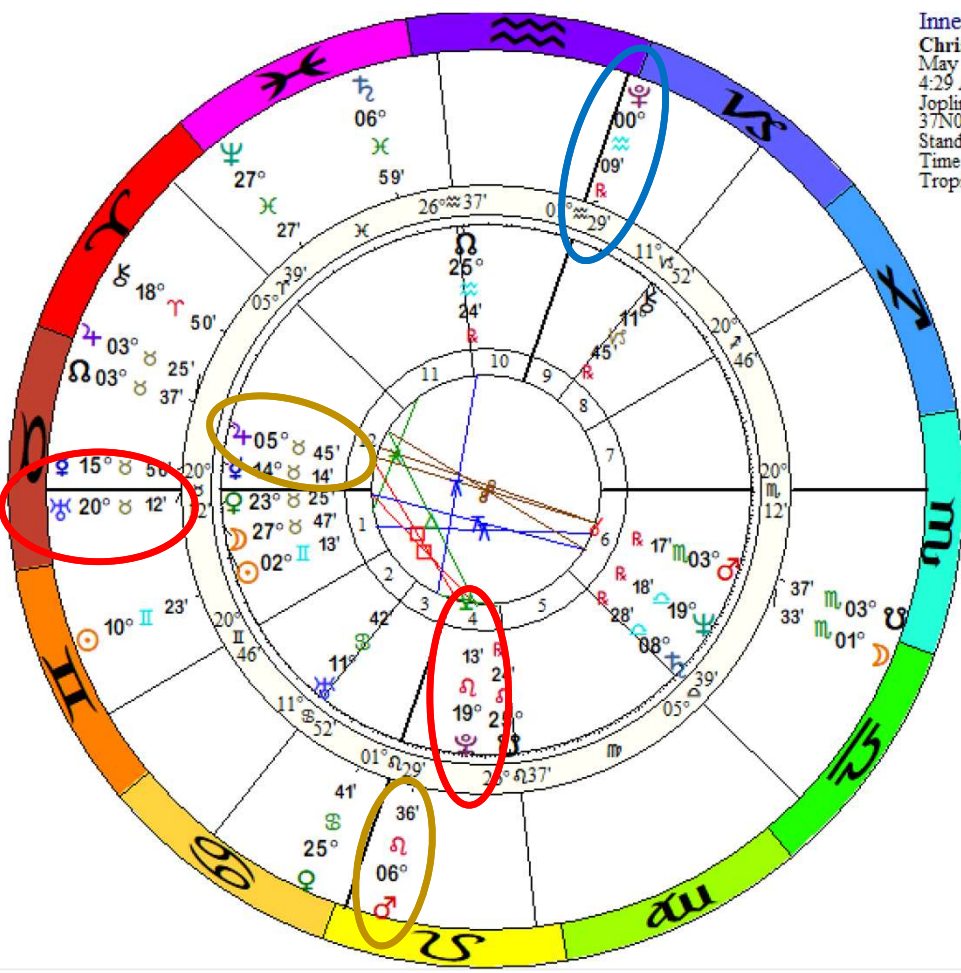

Inner Ring:
Christopher Benton
May 23, 1952
4:29 AM
Joplin, Missouri
37N05'03" 94W30'47"
Standard Time
Time Zone: 6 hours West
Tropical Regiomontanus
NATAL CHART

Outer Ring:
Transits
May 31, 2023
7:35:12 PM
Scottsdale, Arizona
33N30'33" 111W53'54"
Standard Time
Time Zone: 7 hours West
Tropical Regiomontanus
NATAL CHART

Doc Benton
The Hanged Man
Scottsdale, AZ 85255

But at the same time, don't forget that the transits to your birth chart will also have their affect upon you. For instance, Uranus square Pluto, Pluto conjunct Midheaven, Mars square Jupiter, Jupiter opposite Mars. OY GEVALT!