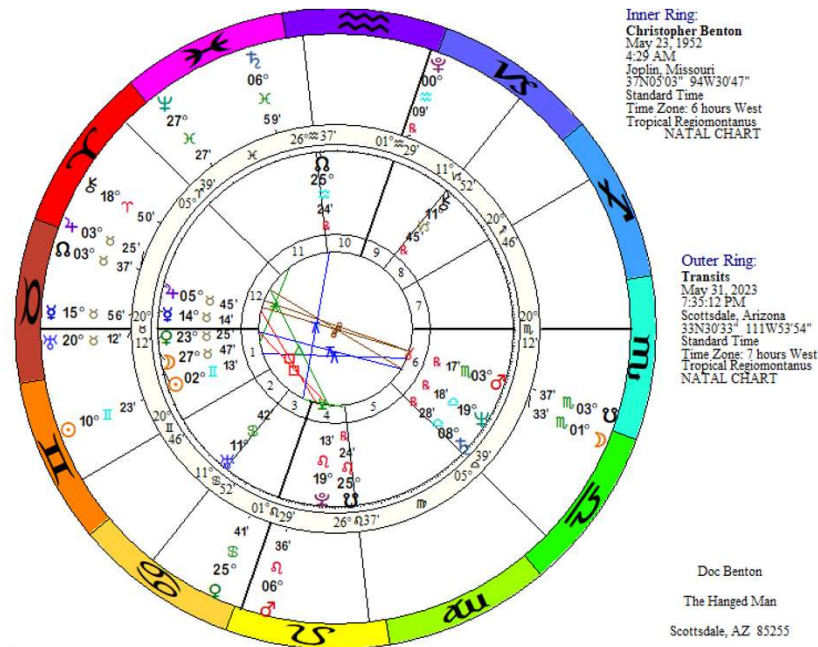

Using Arc Transforms to Understand Transits

If you have a slow-moving transit that will affect your chart for a while, then you can also *arc transforms* to help you arrive at a deeper understanding of what that transit means for you.

Inner Ring:
 Christopher Benton
 May 23, 1952
 4:29 AM
 Joplin, Missouri
 37°N05'03" 94°W30'47"
 Standard Time
 Time Zone: 6 hours West
 Tropical Regiomontanus
 NATAL CHART

Outer Ring:
 Transits
 May 31, 2023
 7:35:12 PM
 Scottsdale, Arizona
 33°N30'33" 111°W53'54"
 Standard Time
 Time Zone: 7 hours West
 Tropical Regiomontanus
 NATAL CHART

Doc Benton
 The Hanged Man
 Scottsdale, AZ 85255

For example, on May 31st, 2023, transiting Uranus will be exactly conjunct my Ascendant. YIKES!

That could be a little disruptive to say the least!

Uranus - Asc Arc Transform NATAL CHART

Uranus - Asc Arc Transform NATAL CHART

Christopher Benton
 May 23, 1952
 4:29 AM
 Standard Time
 Joplin, Missouri
 37N05'03" 94W30'47"
 Time Zone: 6 hours West
 Geocentric
 Tropical Equal

At first glance I see a grand trine and lots of sextiles. Plus, I like the fact that Uranus is in Pisces. Hence, maybe Uranus conjunct my Ascendant won't be so bad after all!