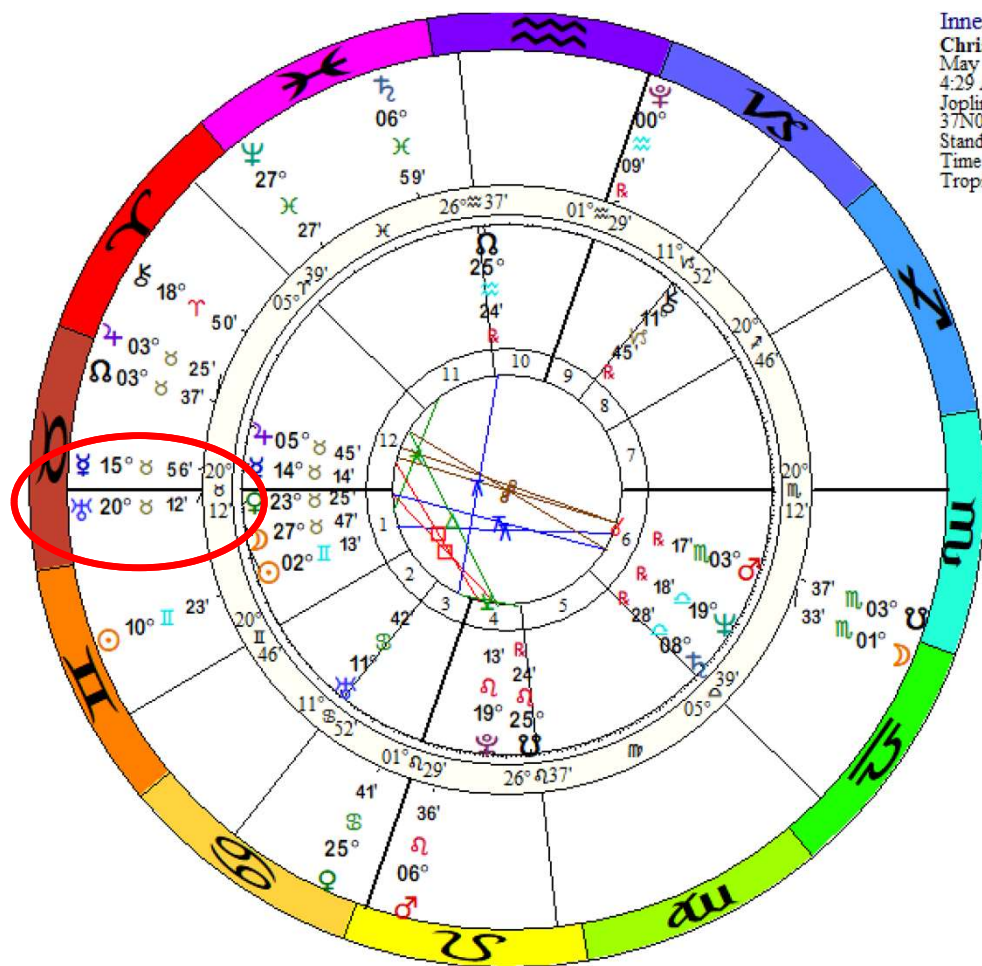

Using Arc Transforms to Understand Transits

If you have a slow-moving transit that will affect your chart for a while, then you can also *arc transforms* to help you arrive at a deeper understanding of what that transit means for you.

Inner Ring:
 Christopher Benton
 May 23, 1952
 4:29 AM
 Joplin, Missouri
 37°N05'03" 94°W30'47"
 Standard Time
 Time Zone: 6 hours West
 Tropical Regiomontanus
 NATAL CHART

Outer Ring:
 Transits
 May 31, 2023
 7:35:12 PM
 Scottsdale, Arizona
 33°N30'33" 111°W53'54"
 Standard Time
 Time Zone: 7 hours West
 Tropical Regiomontanus
 NATAL CHART

Doc Benton
 The Hanged Man
 Scottsdale, AZ 85255

For example, on May 31st, 2023, transiting Uranus will be exactly conjunct my Ascendant. YIKES!

That could be a little disruptive to say the least!

Uranus - Asc Arc Transform NATAL CHART