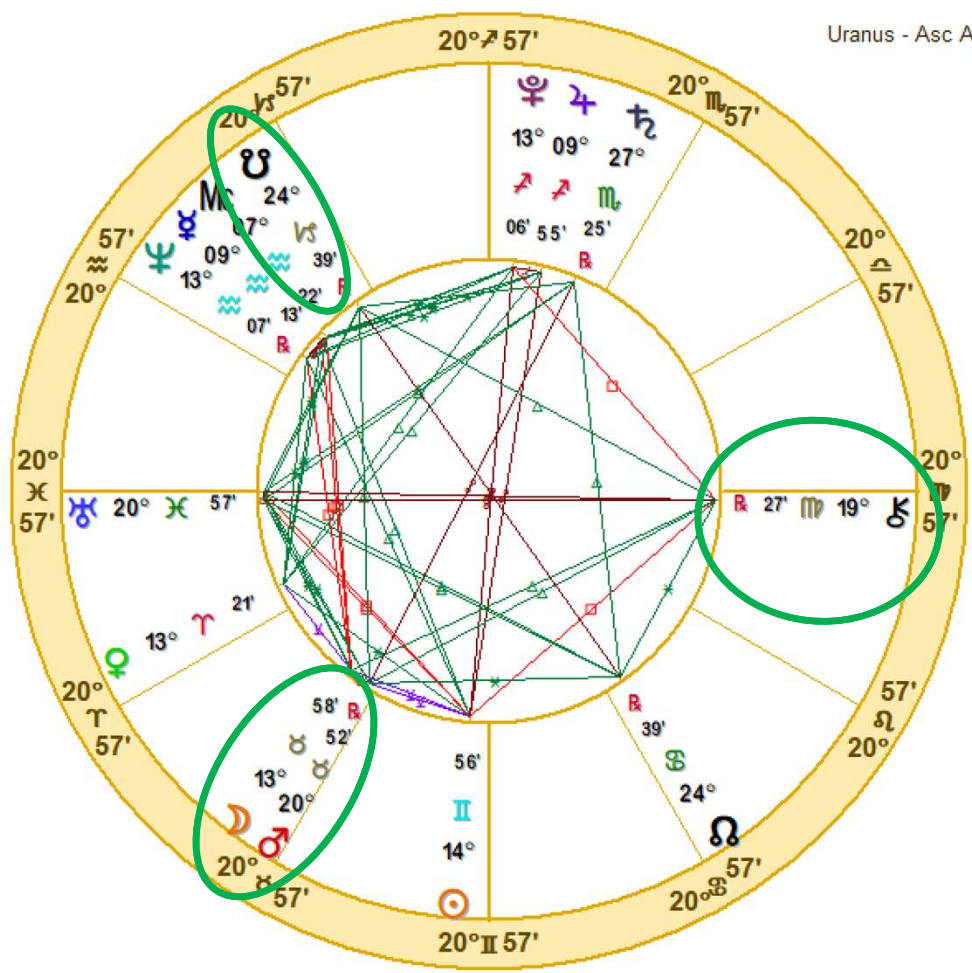

Uranus - Asc Arc Transform NATAL CHART

Christopher Benton
May 23, 1952
4:29 AM
Standard Time
Joplin, Missouri
37N05'03" 94W30'47"
Time Zone: 6 hours West
Geocentric
Tropical Equal

Doc Benton
The Hanged Man
Scottsdale, AZ 85255

Also, a second grand trine promises a strong mind and body (Moon conjunct Mars conjunct 3rd house), transcendence with help from others (Moon trine Chiron conjunct 7th house), and assistance from past friends (Moon trine South Node conjunct 11th house).