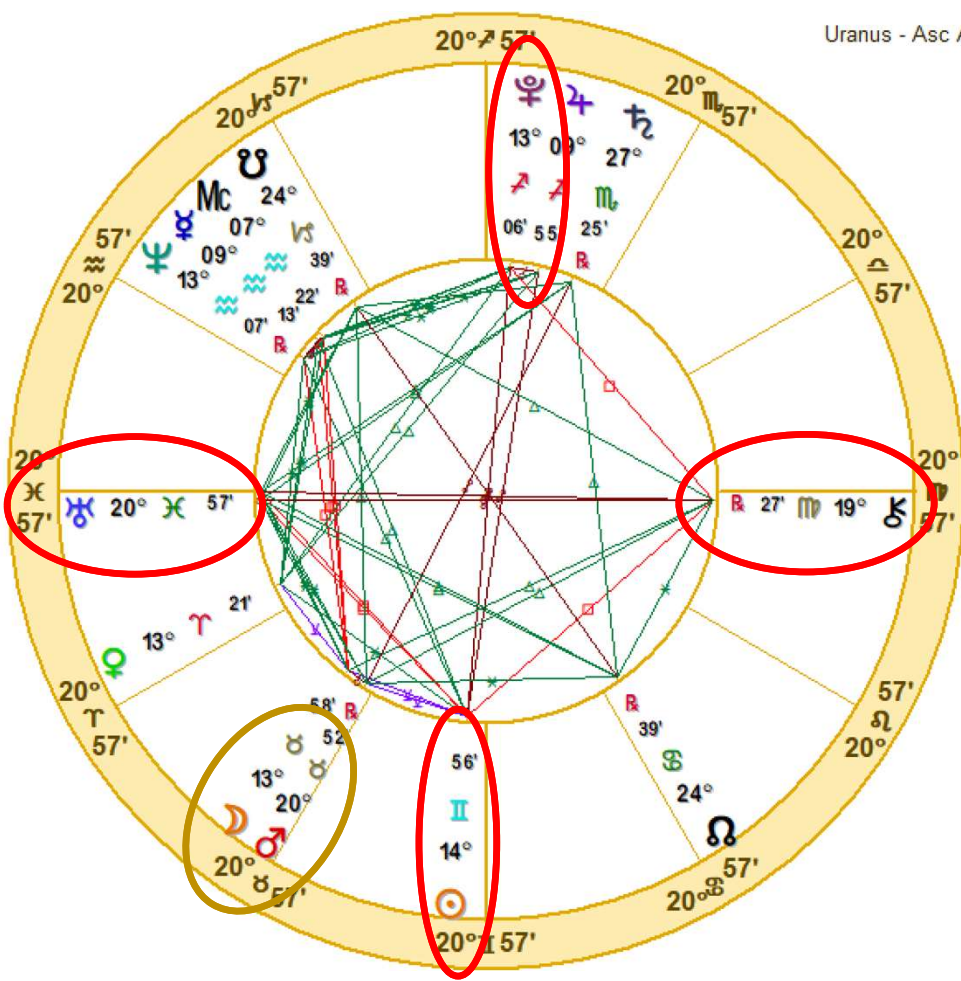

Uranus - Asc Arc Transform NATAL CHART

Christopher Benton
May 23, 1962
4:29 AM
Standard Time
Joplin, Missouri
37N05'03" 94W30'47"
Time Zone: 6 hours West
Geocentric
Tropical Equal

Doc Benton
The Hanged Man
Scottsdale, AZ 85255

There is a grand cross involving Uranus, Sun, Chiron, and Pluto (with a wide orb) that will put some pressure on me, but the trines and sextiles in this chart will provide lots of support. However, with Mars in its detriment and conjunct my Moon, I'll also keep an eye on my blood pressure.