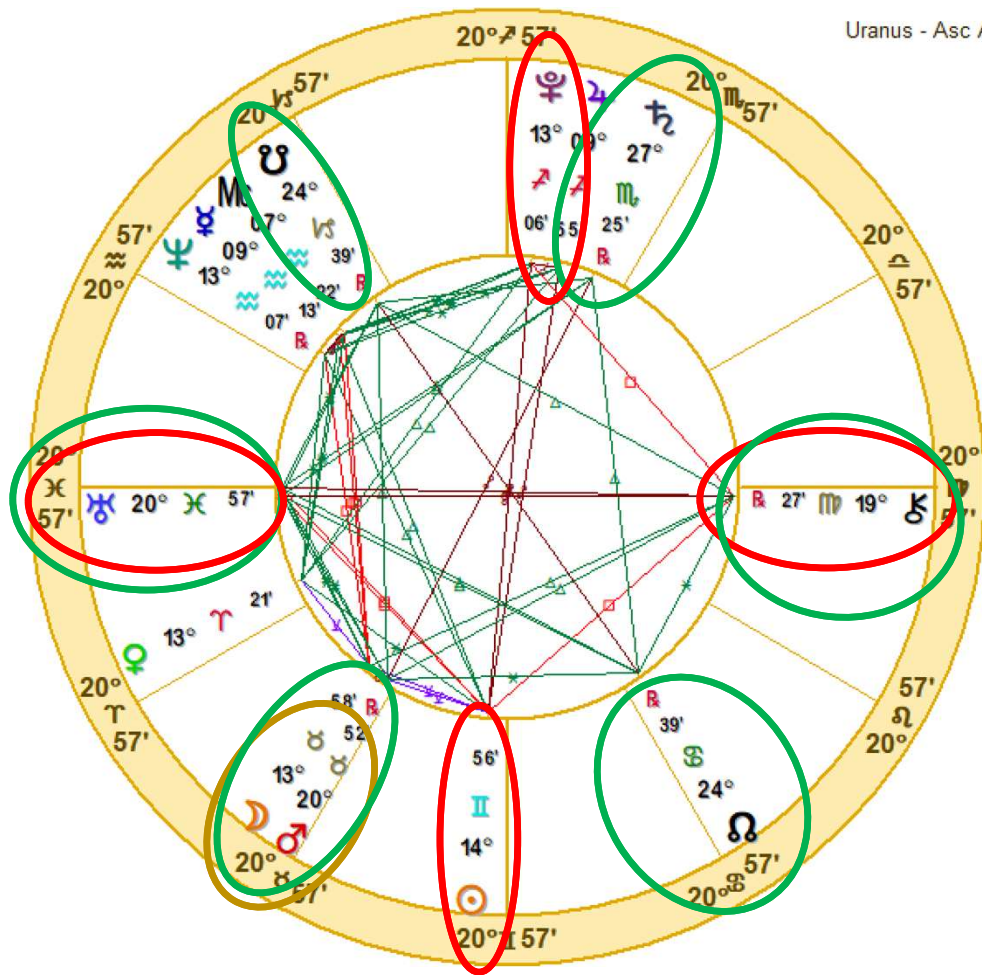

Uranus - Asc Arc Transform NATAL CHART

Christopher Benton
May 23, 1962
4:29 AM
Standard Time
Joplin, Missouri
37N05'03" 94W30'47"
Time Zone: 6 hours West
Geocentric
Tropical Equal

Doc Benton
The Hanged Man
Scottsdale, AZ 85255

All in all while this transit from Uranus may turn my life upside down, it also holds a lot of promise for personal growth and transcendence. Hence, as I get closer to this date, I'll use this chart as a guide to what to expect and how to best respond!