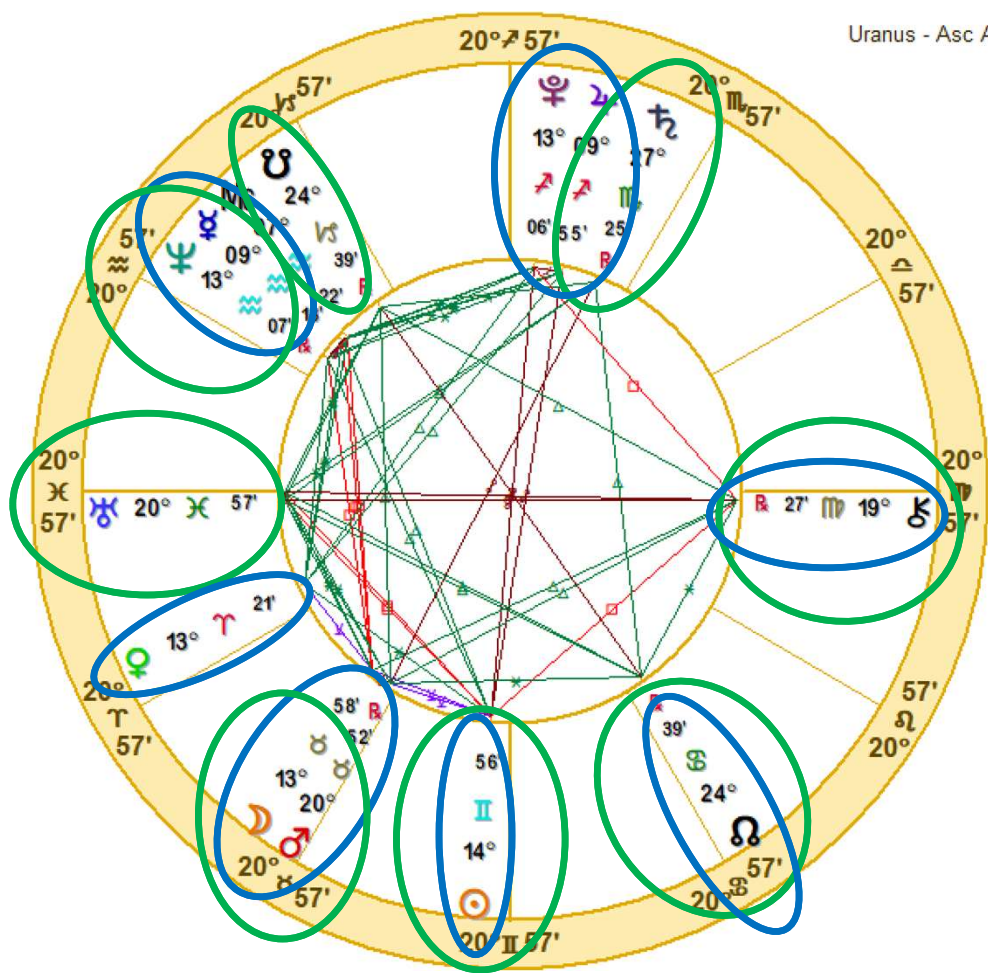

Using Arc Transforms to Understand Transits

If you have a slow-moving transit that will affect your chart for a while, then you can also *arc transforms* to help you arrive at a deeper understanding of what that transit means for you.

Doc Benton
 The Hanged Man
 Scottsdale, AZ 85255

For example, on May 31st, 2023, transiting Uranus will be exactly conjunct my Ascendant. YIKES!

That could be a little disruptive to say the least!

Uranus - Asc Arc Transform NATAL CHART

Christopher Benton
 May 23, 1952
 4:29 AM
 Standard Time
 Joplin, Missouri
 37N05'03" 94W30'47"
 Time Zone: 6 hours West
 Geocentric
 Tropical Equal

Doc Benton
 The Hanged Man
 Scottsdale, AZ 85255

However, one way to understand what this might mean for me is to look at the *Uranus/Ascendant arc transform* of my natal chart. This chart will show specifically who I will be when I combine Uranus with my Ascendant.

Uranus - Asc Arc Transform NATAL CHART

Christopher Benton
 May 23, 1952
 4:29 AM
 Standard Time
 Joplin, Missouri
 37N05'03" 94W30'47"
 Time Zone: 6 hours West
 Geocentric
 Tropical Equal

At first glance I see a grand trine and lots of sextiles. Plus, I like the fact that Uranus is in Pisces. Hence, maybe Uranus conjunct my Ascendant won't be so bad after all!