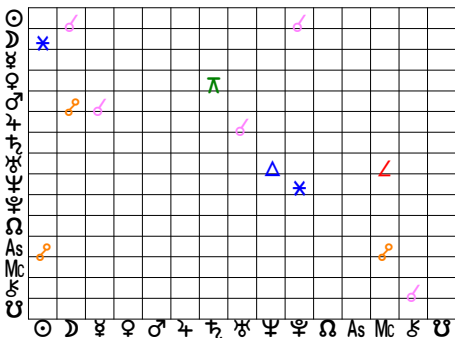

Doc Benton  
The Wizard of AZ

**Inner Ring:**  
**USA Libra**  
 July 2, 1776  
 11:50 AM  
 Philadelphia, PA  
 39N57'08" 75W09'51"  
 Local Mean Time  
 Time Zone: 0 hours West  
 Tropical Regiomontanus  
**NATAL CHART**

**Outer Ring:**  
**Transits**  
 January 17, 2025  
 6:26:54 AM  
 Scottsdale, Arizona  
 33N30'33" 111W53'54"  
 Standard Time  
 Time Zone: 7 hours West  
 Tropical Regiomontanus  
**NATAL CHART**

♃♁	2°32's	♁ 4/11	♁	0°13'a
♄♁♂♂	1°44's	♄♂♂♂	♂♂♂♂	0°16'a
♅ Qntl ♄	0°35's	♄ Sept ♃	♄	0°18'a
♆ T Sep ♁	0°27's	♄♂♂♂	♂♂♂♂	0°23'a
♇ Q Nov ♁	0°23's	♅ Sept ♁	♅	0°25'a
♈ Decl ♂	0°14's	♁♂♂♂	♂♂♂♂	0°28'a
♉ 5/11 ♁	0°07's	♁♂♂♂	♂♂♂♂	0°29'a
♊ B Sep ♁	0°05's	♁♂♂♂	♂♂♂♂	0°34'a
♋♁	0°05's	♁♂♂♂	♂♂♂♂	0°37'a
♌♂♂♂	0°00'a	♄♂♂♂	♂♂♂♂	0°56'a
♍ Q Nov As	0°03'a	♁♂♂♂	♂♂♂♂	0°57'a
♎♂♂♂	0°05'a	♁♂♂♂	♂♂♂♂	1°24'a
♏ T Dec ♄	0°06'a	♁♂♂♂	♂♂♂♂	3°01'a
♐ 2/11 ♄	0°09'a			