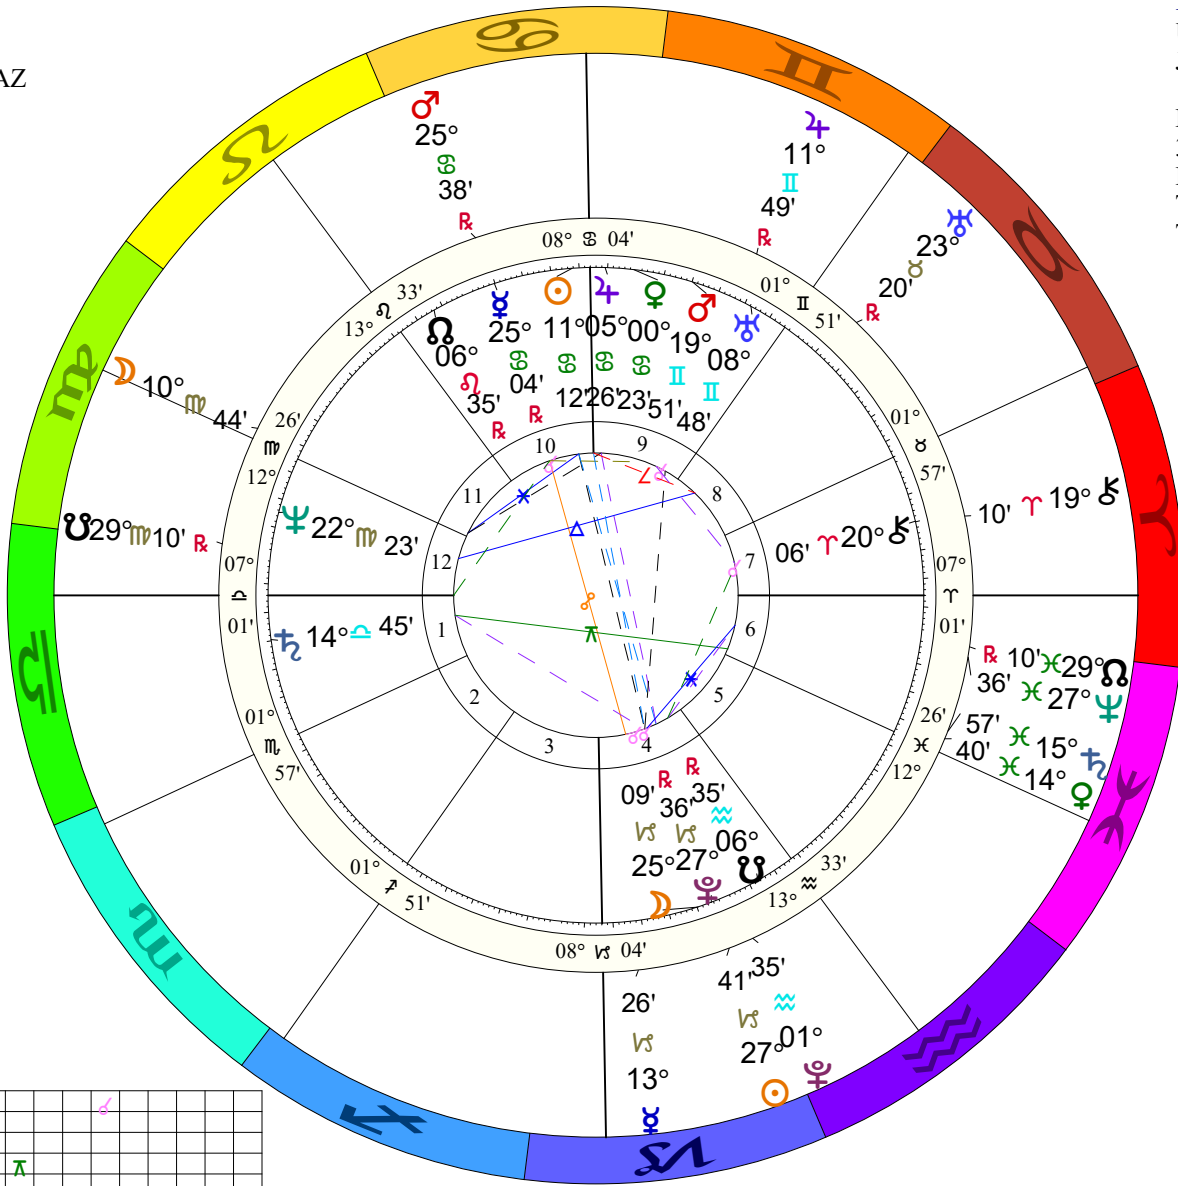

Doc Benton  
The Wizard of AZ

**Inner Ring:**  
**USA Libra**  
 July 2, 1776  
 11:50 AM  
 Philadelphia, PA  
 39N57'08" 75W09'51"  
 Local Mean Time  
 Time Zone: 0 hours West  
 Tropical Regiomontanus  
**NATAL CHART**

**Outer Ring:**  
**Transits**  
 January 17, 2025  
 6:26:54 AM  
 Scottsdale, Arizona  
 33N30'33" 111W53'54"  
 Standard Time  
 Time Zone: 7 hours West  
 Tropical Regiomontanus  
**NATAL CHART**

♃♁	2°32's	♁ 4/11	♁	0°13'a
♄♁♂♂	1°44's	♄♂♂♂	♂♂♂♂	0°16'a
♅ Qntl ♄	0°35's	♄ Sept ♃	♄	0°18'a
♆ T Sep ♁	0°27's	♄♂♂♂	♂♂♂♂	0°23'a
♇ Q Nov ♁	0°23's	♅ Sept ♁	♅	0°25'a
♈ Decl ♂	0°14's	♁♂♂♂	♂♂♂♂	0°28'a
♉ 5/11 ♁	0°07's	♁♂♂♂	♂♂♂♂	0°29'a
♊ B Sep ♁	0°05's	♁♂♂♂	♂♂♂♂	0°34'a
♋♁	0°05's	♁♂♂♂	♂♂♂♂	0°37'a
♌♂♂♂	0°00'a	♄♂♂♂	♂♂♂♂	0°56'a
♍ Q Nov As	0°03'a	♁♂♂♂	♂♂♂♂	0°57'a
♎♂♂♂	0°05'a	♁♂♂♂	♂♂♂♂	1°24'a
♏ T Dec ♄	0°06'a	♁♂♂♂	♂♂♂♂	3°01'a
♐ 2/11 ♄	0°09'a			