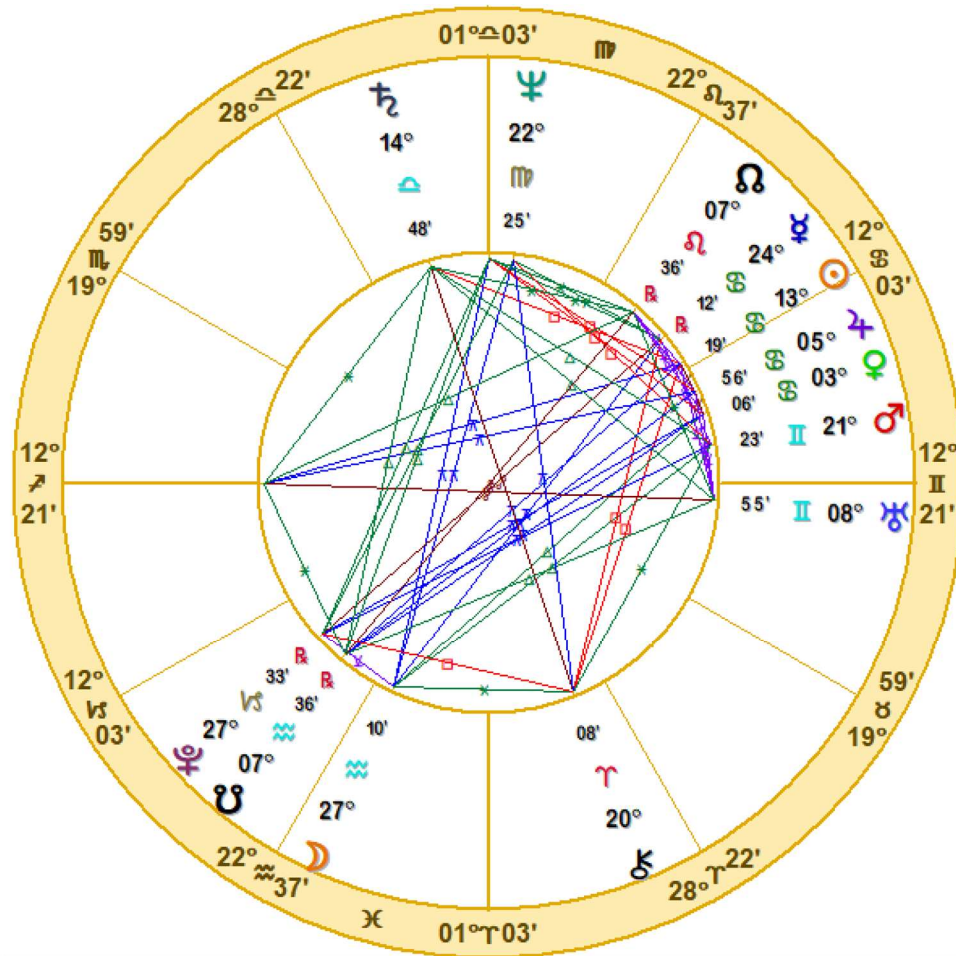

NATAL CHART

USA Sagittarius

July 4, 1776
5:10 PM
Local Mean Time
Philadelphia, PA
39N57'08" 75W09'51"
Time Zone: 0 hours West
Geocentric
Tropical Regiomontanus

Doc Benton
The Hanged Man
Scottsdale, AZ 85255