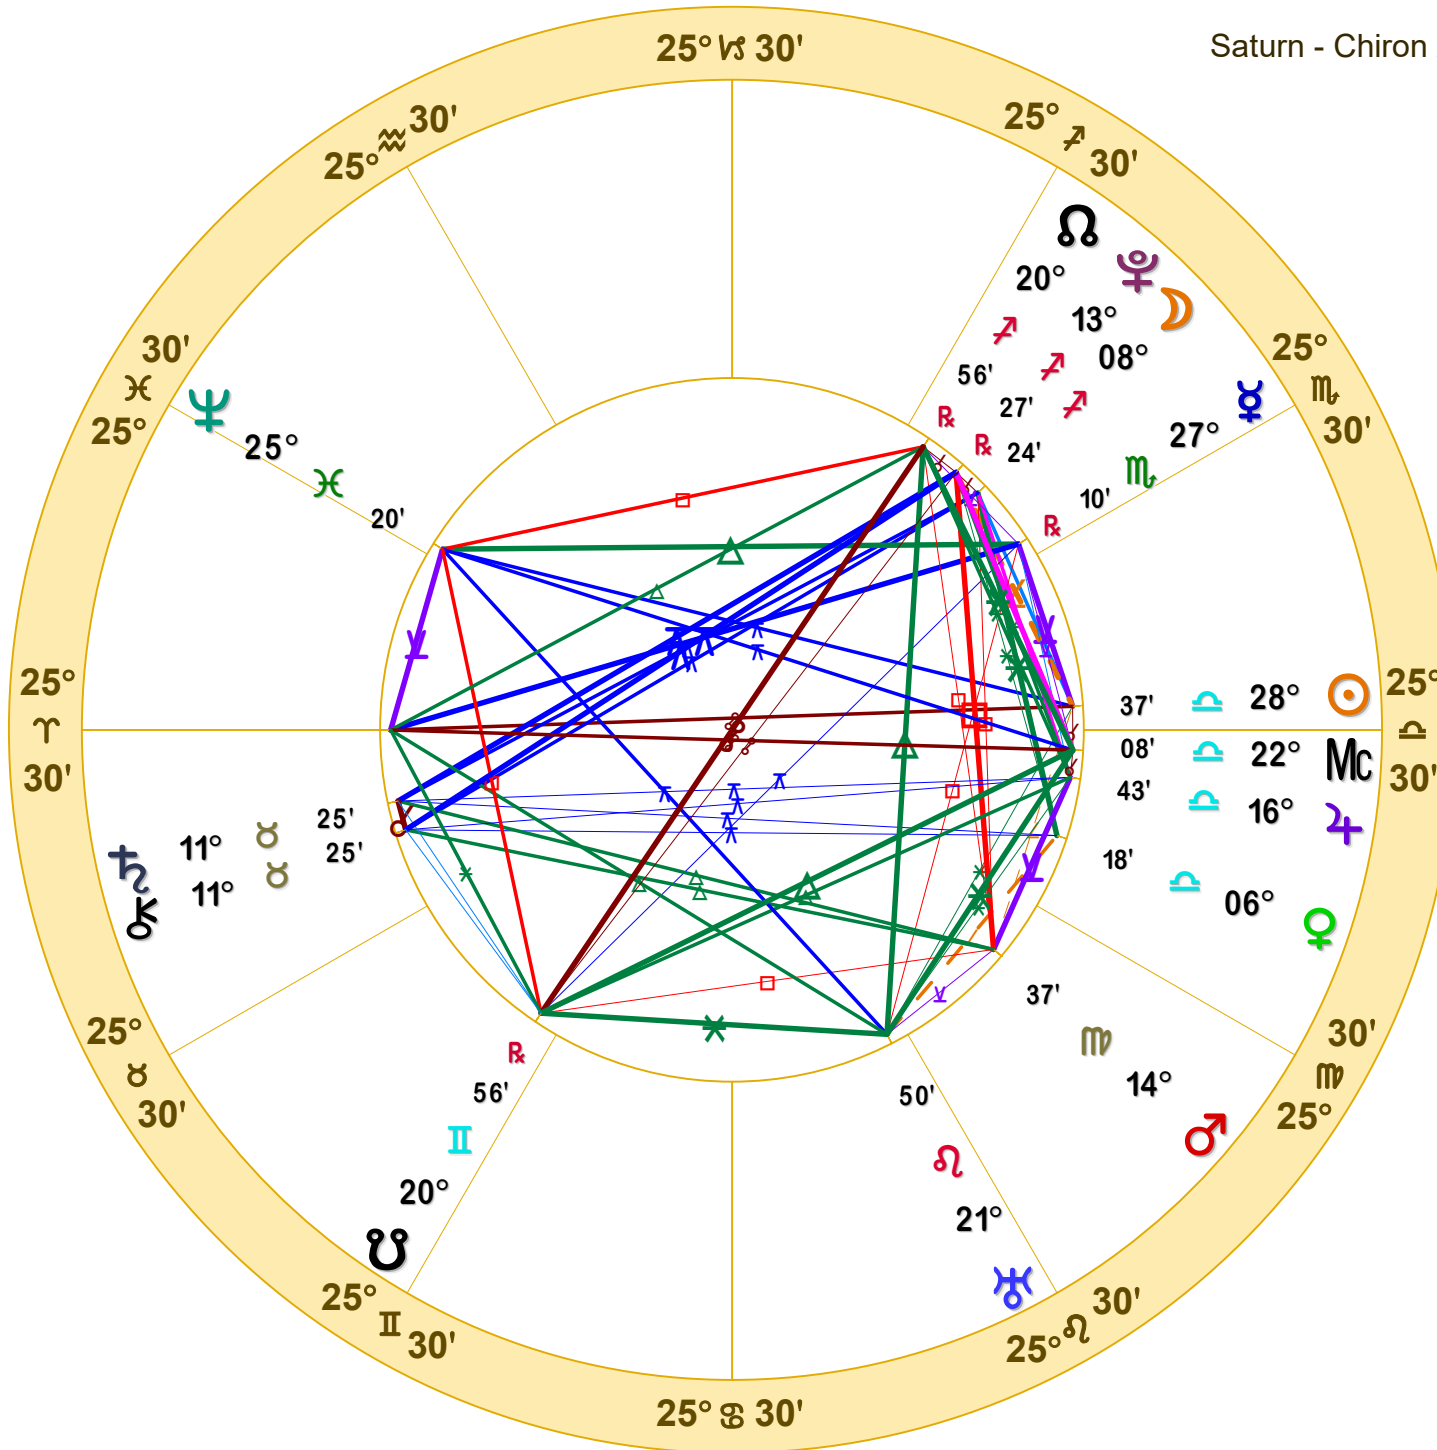

Saturn - Chiron Arc Transform NATAL CHART

**USA Libra**

July 2, 1776

11:50 AM

Local Mean Time

Philadelphia, PA

39N57'08" 75W09'51"

Time Zone: 0 hours West

Geocentric

Tropical Equal

Doc Benton

The Hanged Man

Scottsdale, AZ 85255