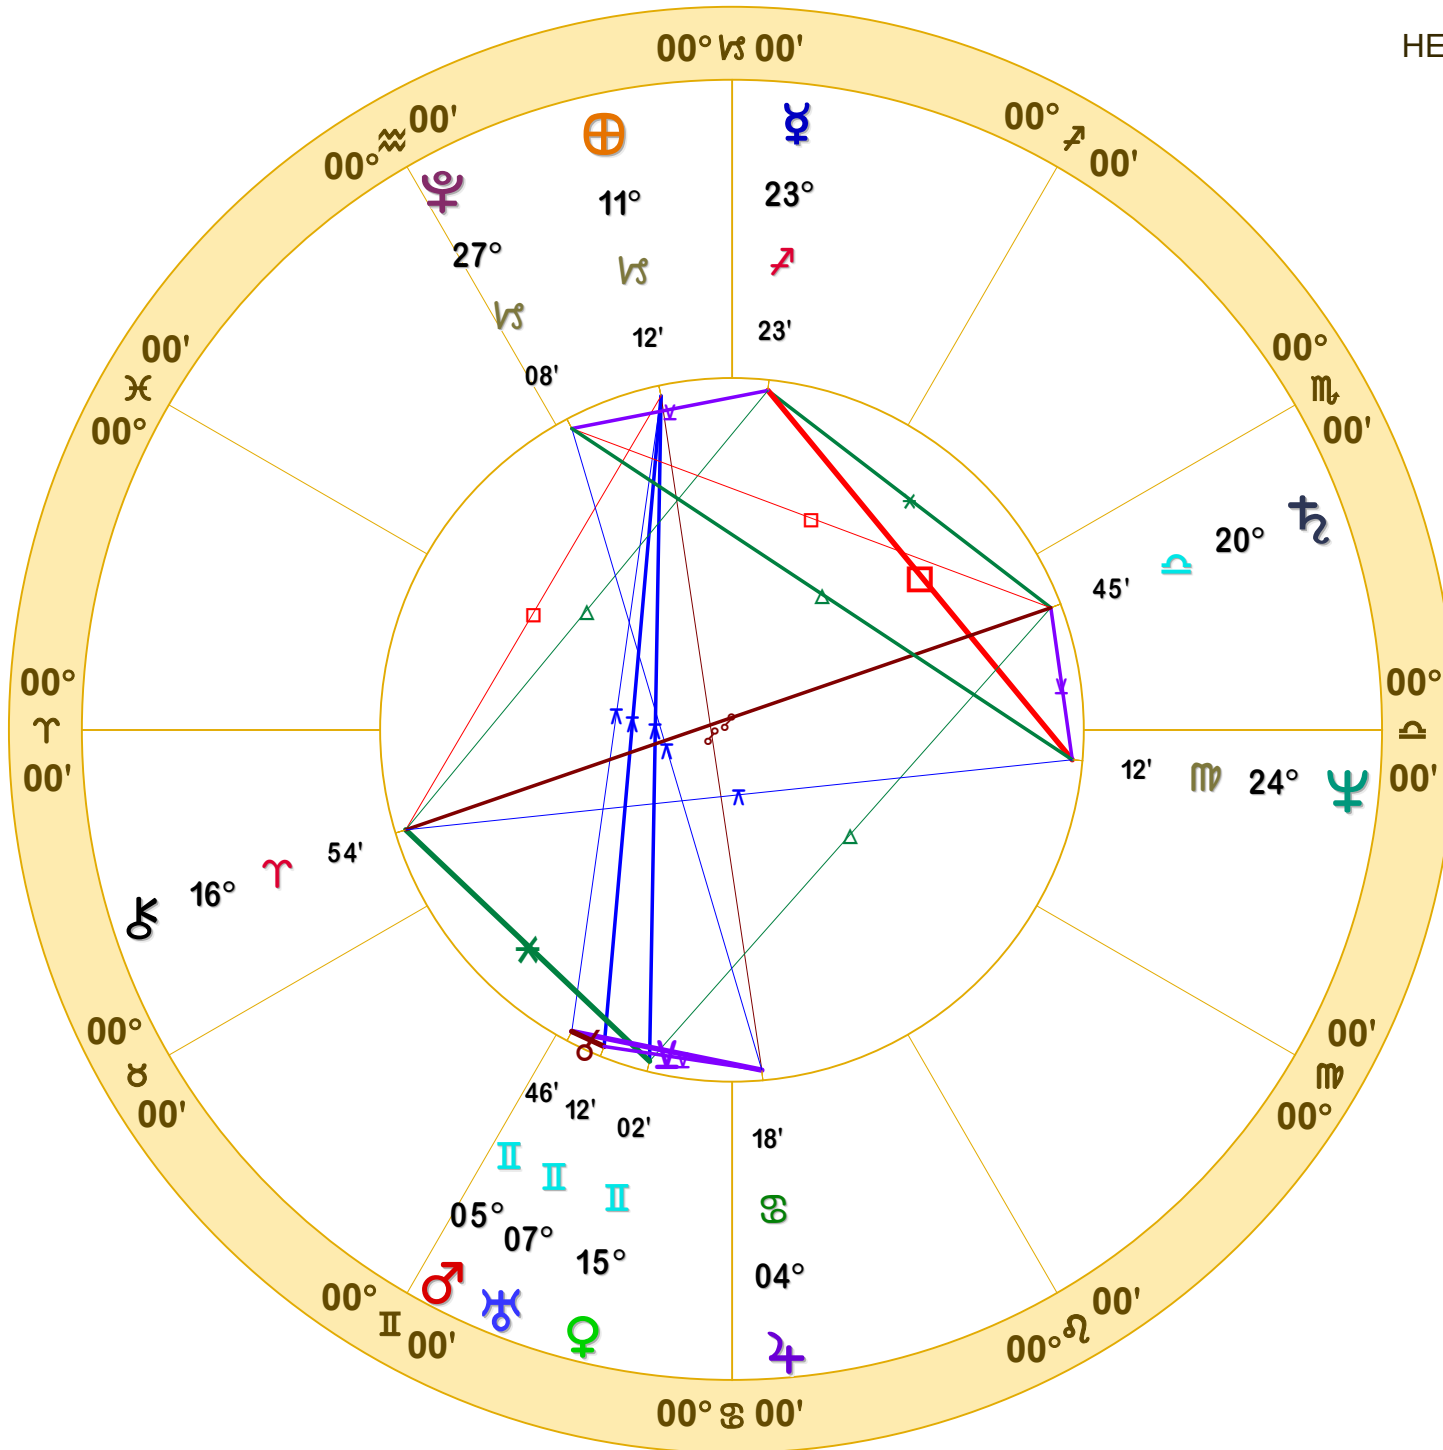

HELIOCENTRIC NATAL CHART

USA Libra

July 2, 1776

11:50 AM

Local Mean Time

Philadelphia, PA

39N57'08" 75W09'51"

Time Zone: 0 hours West

HELIOCENTRIC

Tropical

Doc Benton
The Hanged Man
Scottsdale, AZ 85255