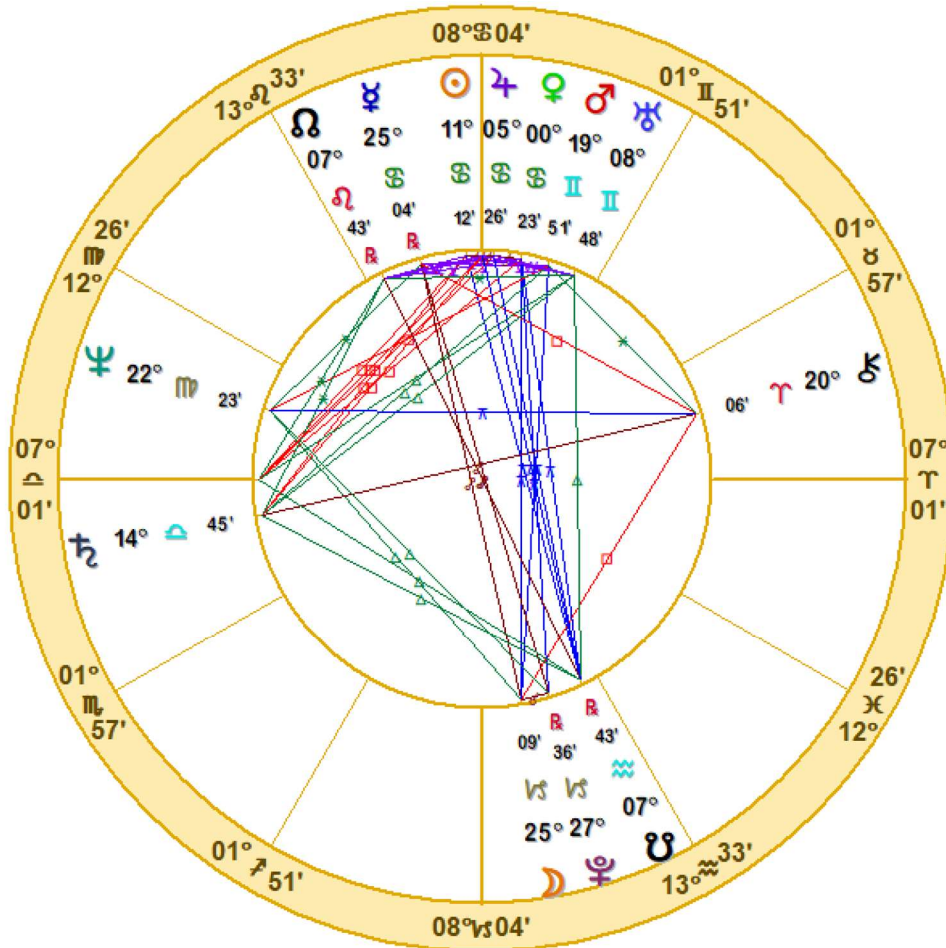

NATAL CHART

USA Libra

July 2, 1776

11:50 AM

Local Mean Time

Philadelphia, PA

39N57'08" 75W09'51"

Time Zone: 0 hours West

Geocentric

Tropical Regiomontanus

Doc Benton
The Hanged Man
Scottsdale, AZ 85255