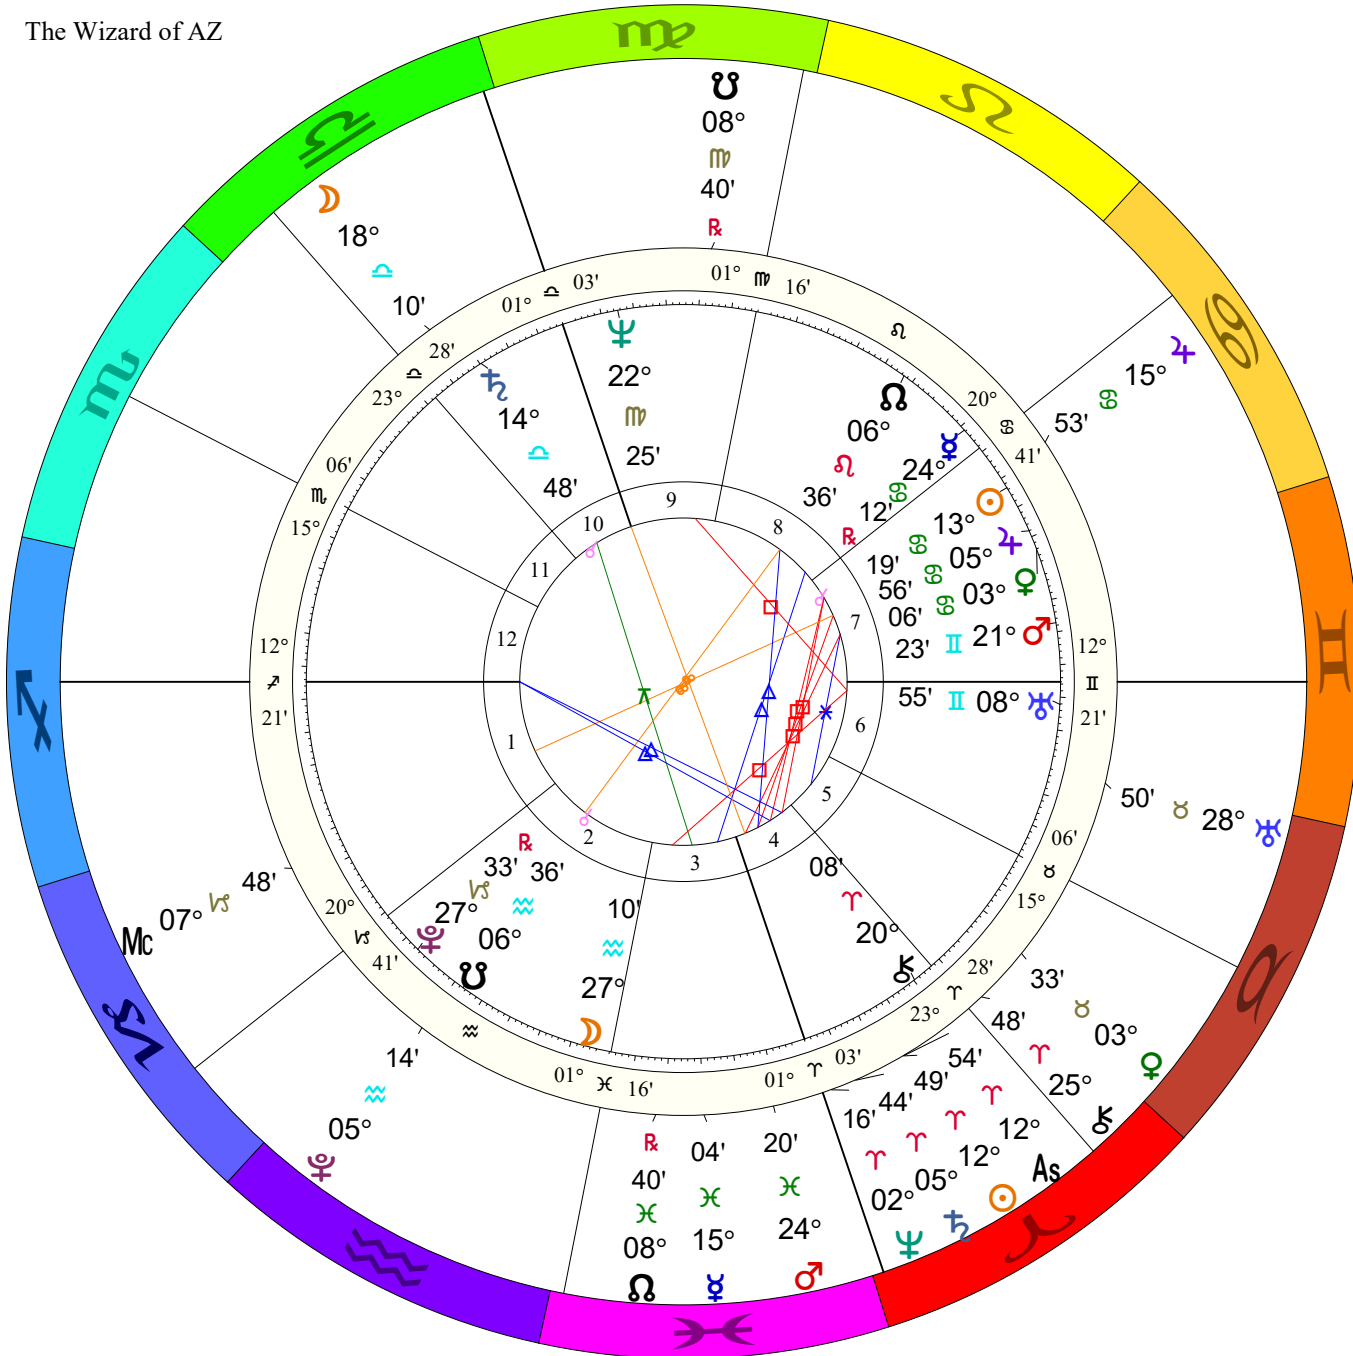

Doc Benton  
The Wizard of AZ

**Inner Ring:**  
**USA Sagittarius**  
 July 4, 1776  
 5:10 PM  
 Philadelphia, PA  
 39N57'08" 75W09'51"  
 Local Mean Time  
 Time Zone: 0 hours West  
 Tropical Campanus  
 NATAL CHART

**Outer Ring:**  
**Transits**  
 April 2, 2026  
 6:17:56 AM  
 Scottsdale, Arizona  
 33N30'33" 111W53'54"  
 Standard Time  
 Time Zone: 7 hours West  
 Tropical 0-Aries  
 NATAL CHART

♃♄	3°21's	♃♁♂	0°15's
♁♃	2°34's	♃♂♂	0°08's
♃♂♁	1°52's	♃♁♃	0°12'a
♁♂♂	1°12's	♁♁♂	0°25'a
♁♂♁♂	0°33's	♁♁♁	0°31'a
♁♂♁	0°27's	♁♁♂	0°51'a
♂♂♂	0°27's	♁♂♃	0°51'a
♃♂♂	0°16's	♁♂♂	1°21'a
♂♁♁	0°15's	♂♂♂	1°21'a