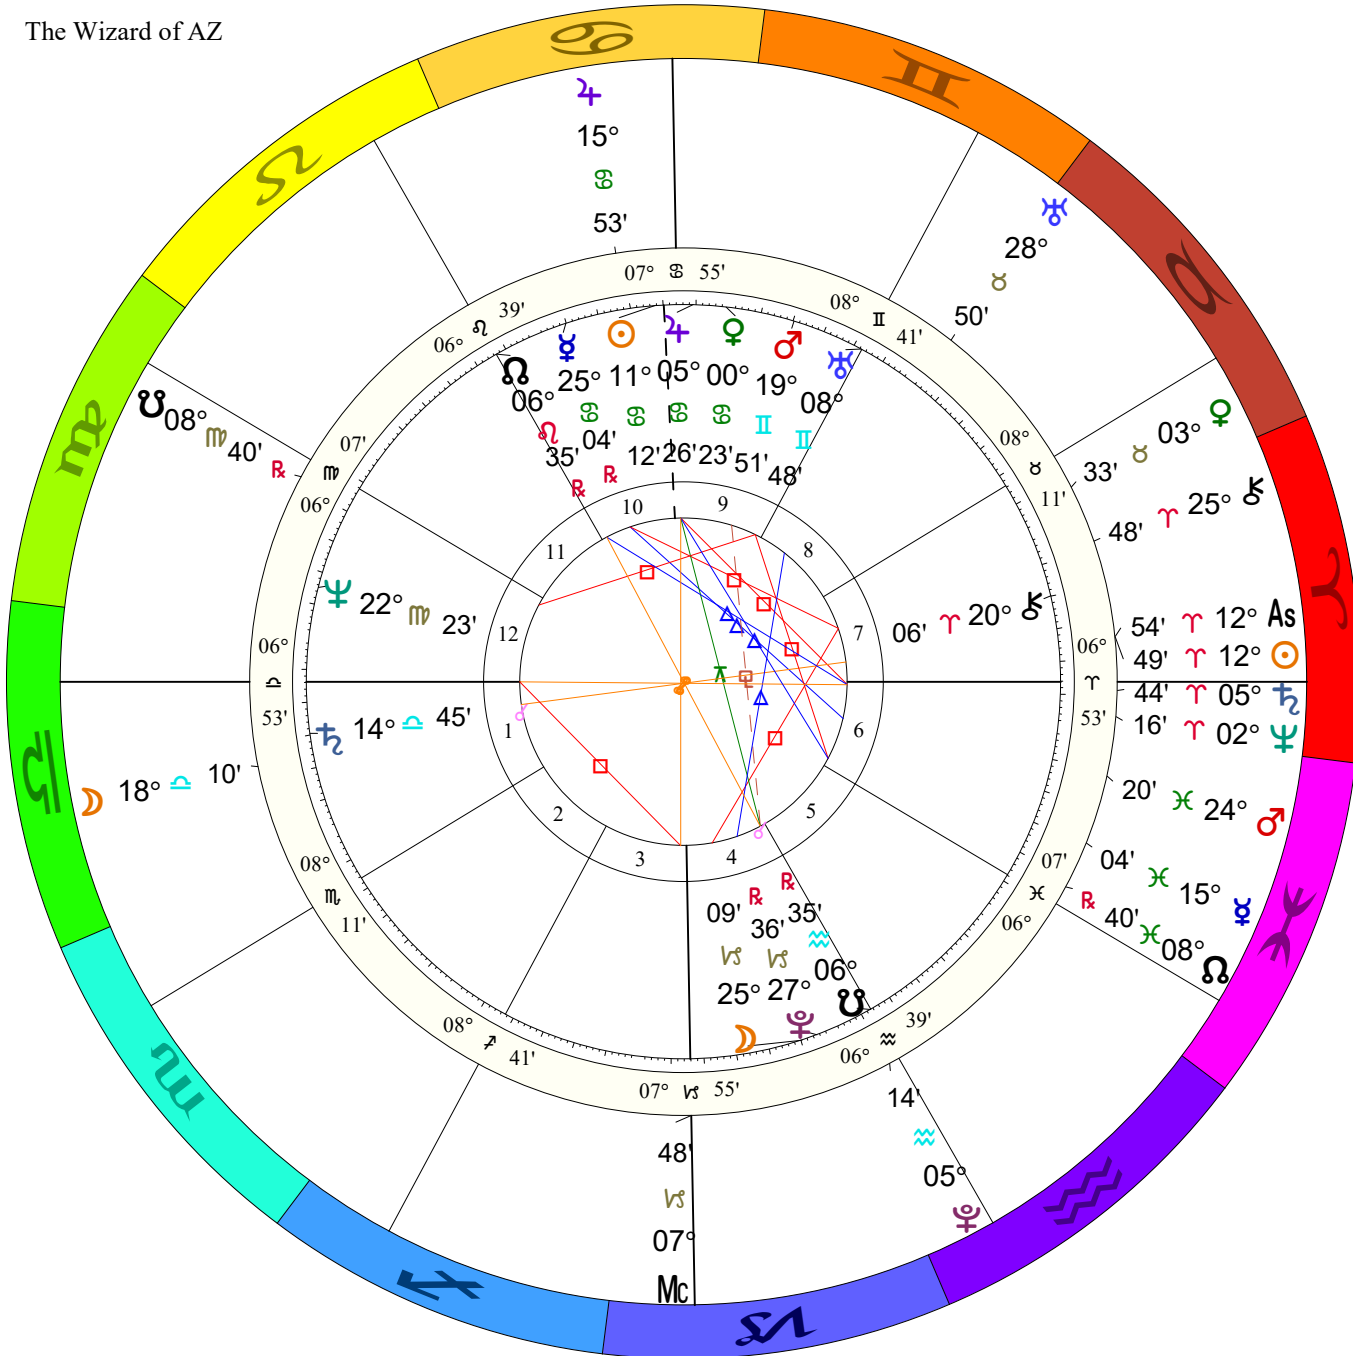

Doc Benton
The Wizard of AZ

Inner Ring:
USA Libra
 July 2, 1776
 11:50 AM
 Philadelphia, PA
 39N57'08" 75W09'51"
 Standard Time
 Time Zone: 5 hours West
 Tropical Campanus
NATAL CHART

Outer Ring:
Transits
 April 2, 2026
 6:17:56 AM
 Scottsdale, Arizona
 33N30'33" 111W53'54"
 Standard Time
 Time Zone: 7 hours West
 Tropical 0-Aries
NATAL CHART

♃♄	3°25's	♁♂♁	0°07'a
♅♁♂	1°14's	♃♂♂	0°11'a
♁♁♁	0°55's	♅♁♂	0°44'a
♅♁♂	0°44's	♁♁♁	0°46'a
♄♁♂	0°39's	♁♁♂	0°51'a
♂♁♂	0°23's	♁♂♂	1°09'a
♃♁♂	0°19's	♅♂♂	1°21'a
♅♁♁	0°08's	♅♂♂	1°21'a
♅♁♂	0°08's	♃♂♁	1°50'a