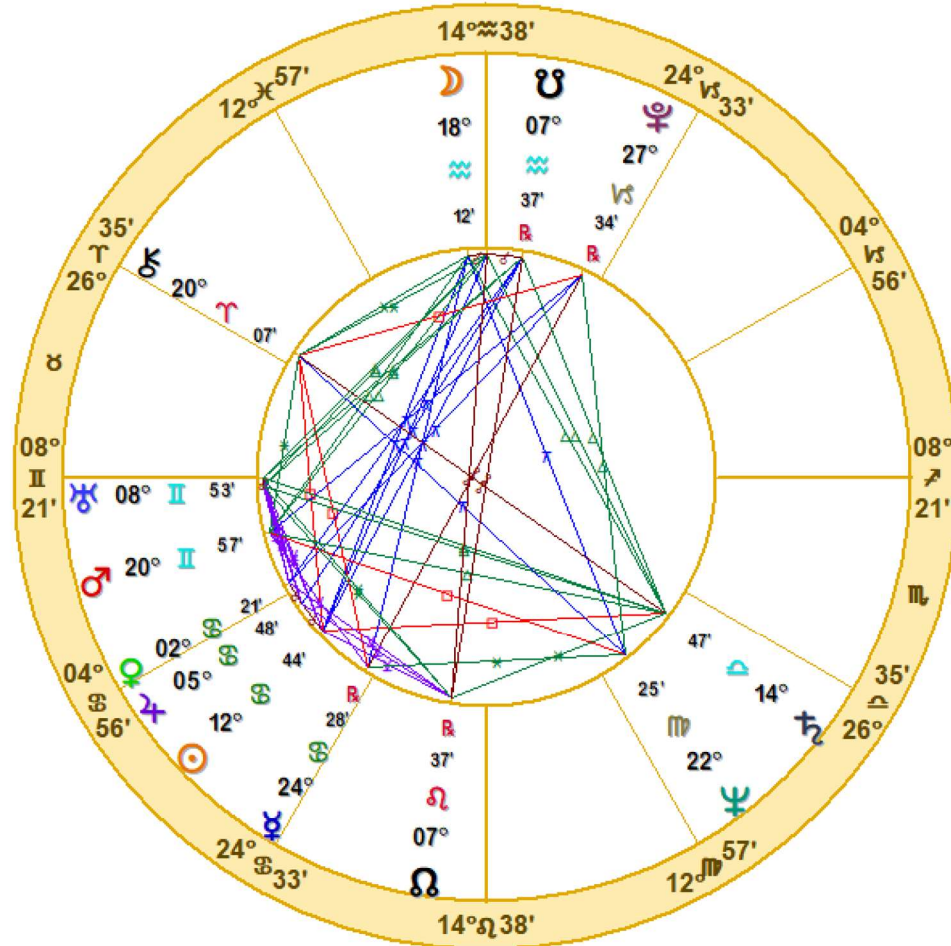

NATAL CHART

**USA Gemini**

July 4, 1776

2:17 AM

Local Mean Time

Philadelphia, PA

39N57'08" 75W09'51"

Time Zone: 0 hours West

Geocentric

Tropical Regiomontanus

Doc Benton  
The Hanged Man  
Scottsdale, AZ 85255