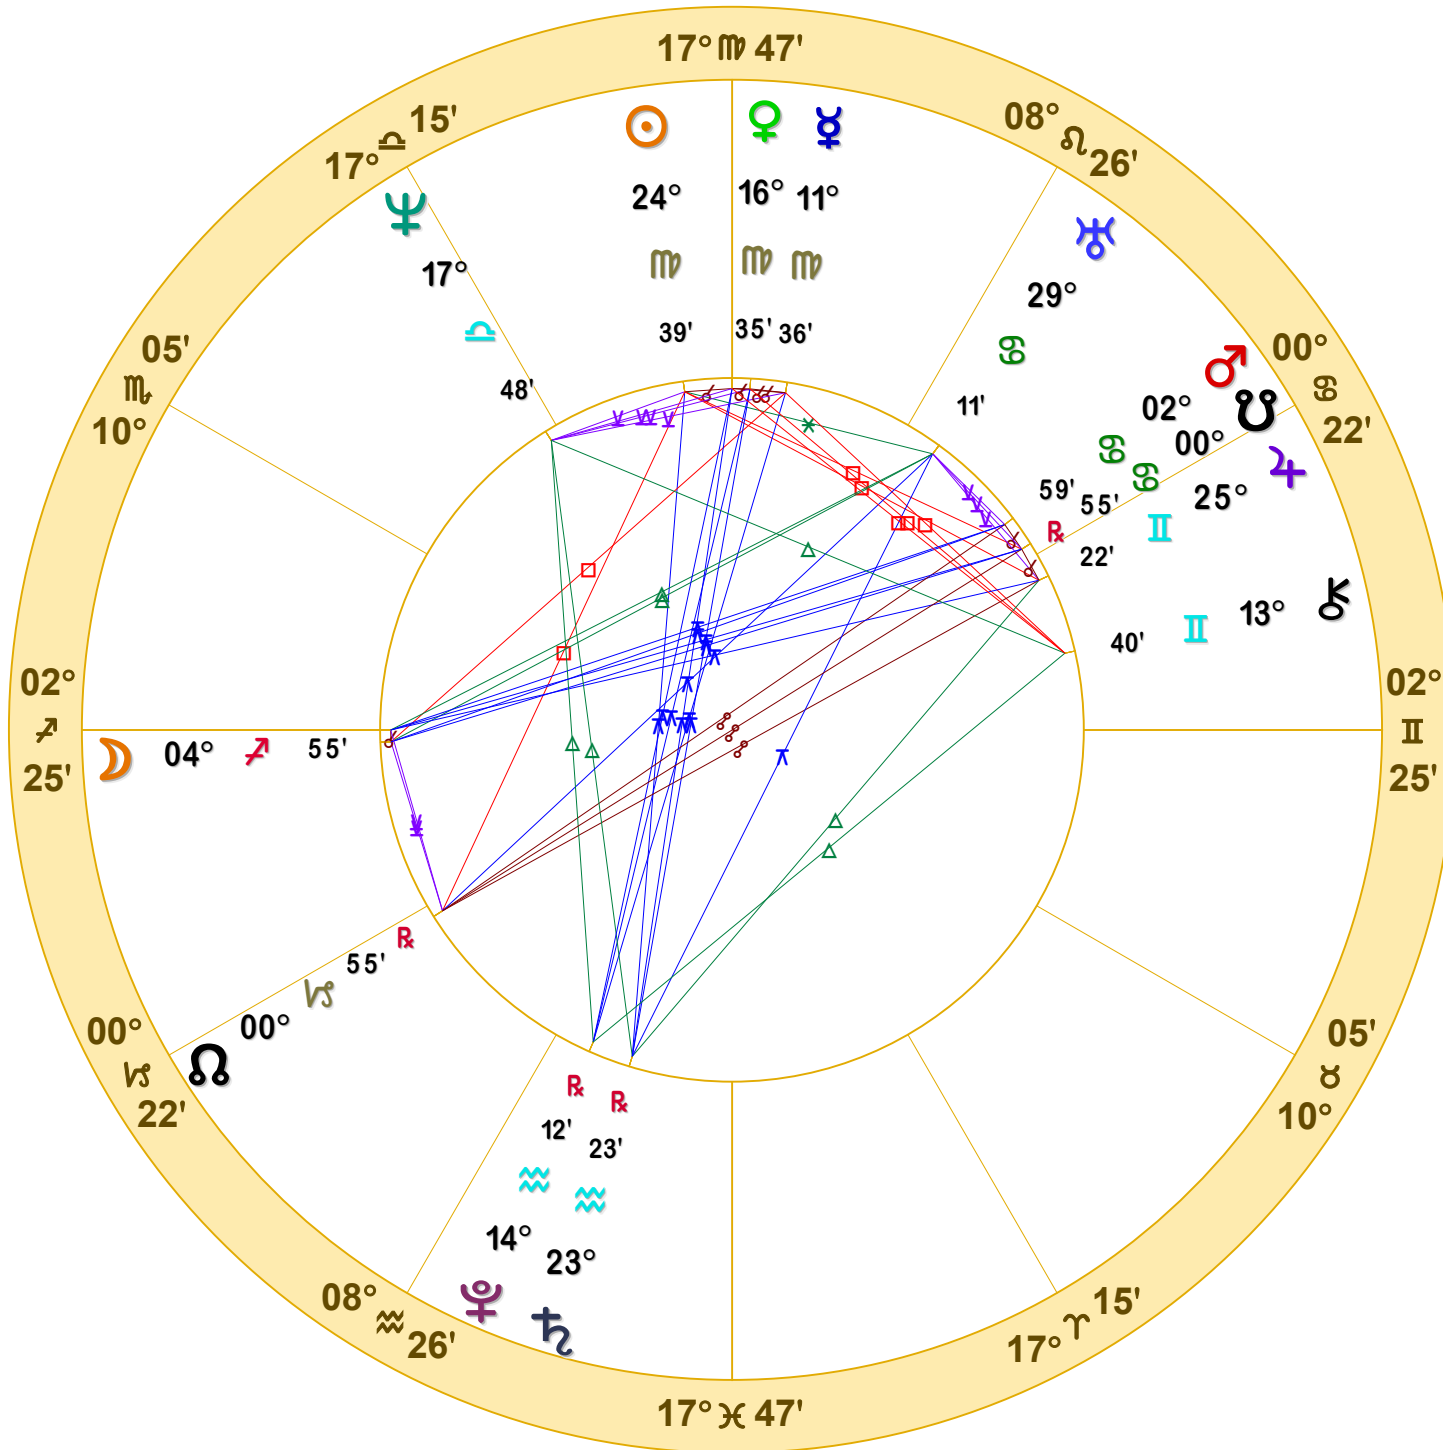

NATAL CHART

**USA Constitution**

September 17, 1787  
11:29 AM  
Local Mean Time  
Philadelphia, PA  
39N57'08" 75W09'51"  
Time Zone: 0 hours West  
Geocentric  
Tropical Regiomontanus

Doc Benton  
The Hanged Man  
Scottsdale, AZ 85255