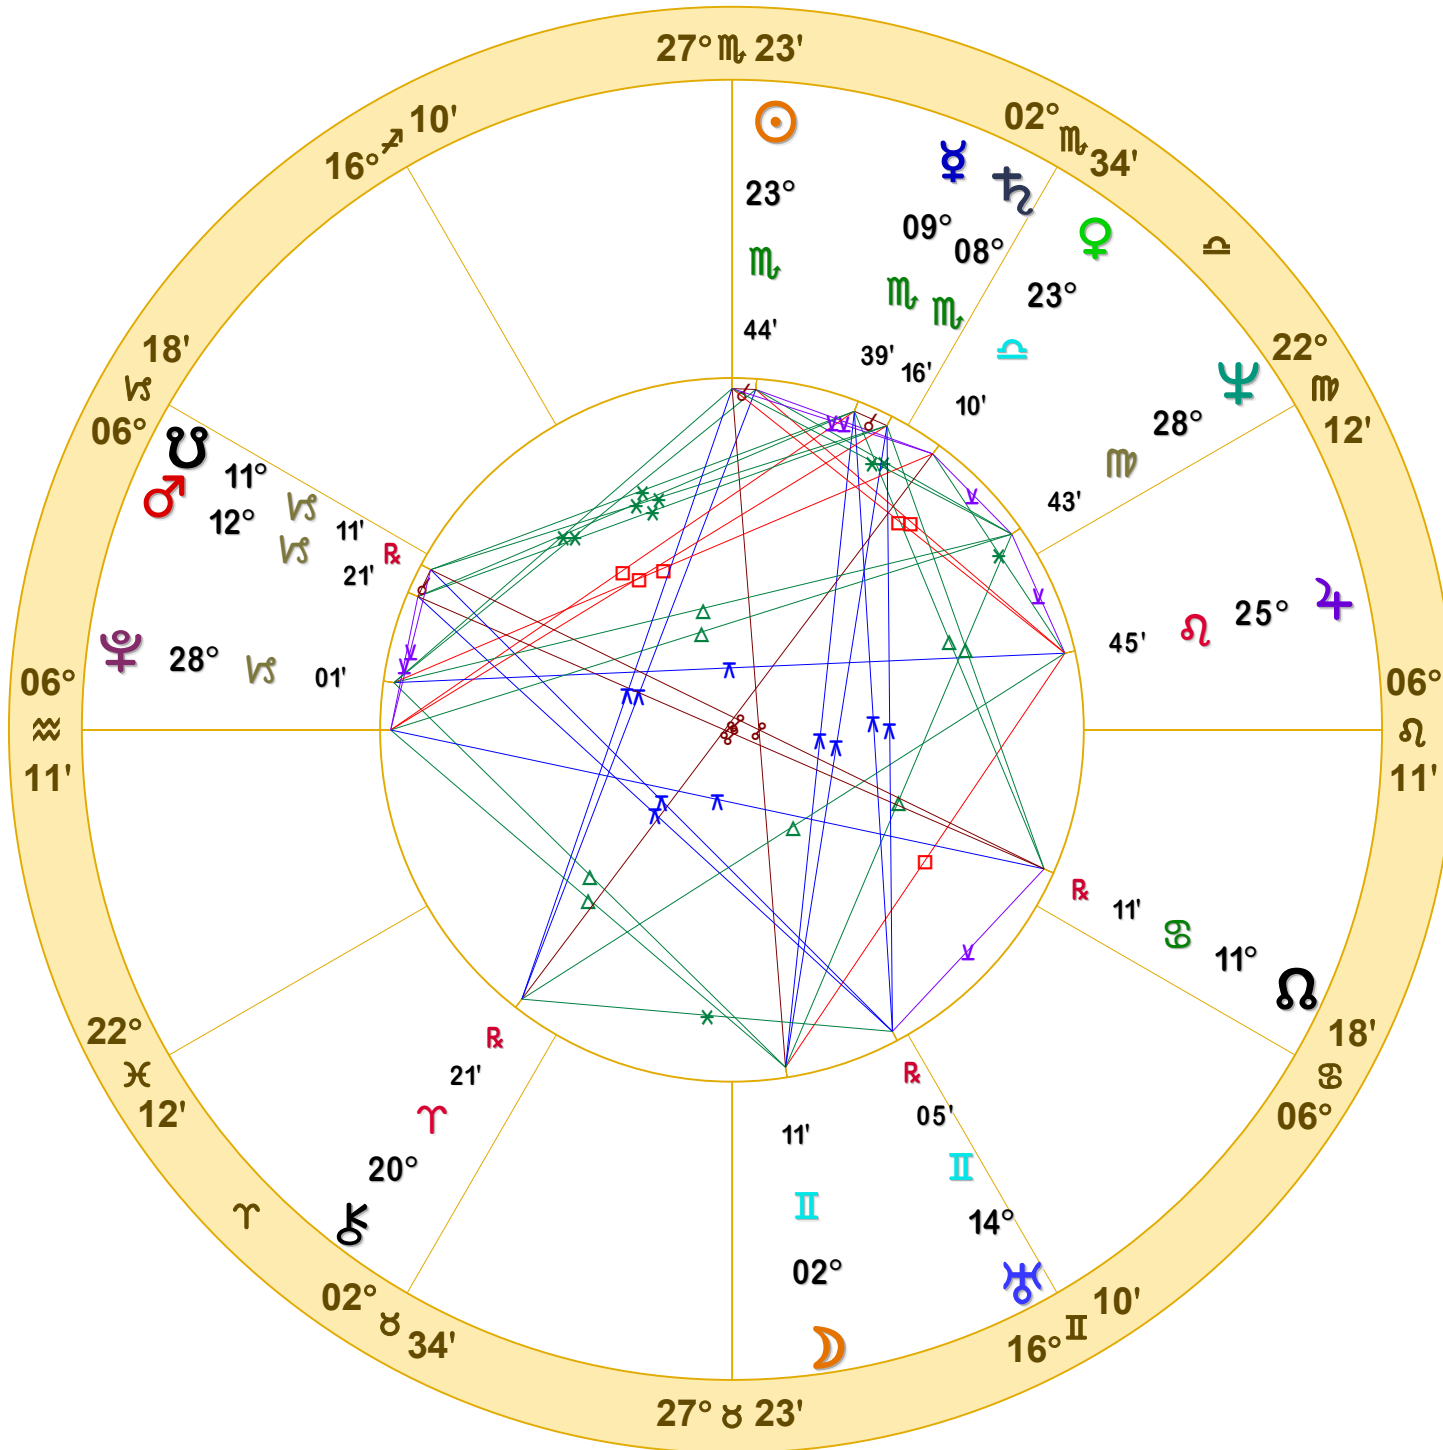

NATAL CHART

USA - Congress articles

November 15, 1777

12:00 PM

Local Mean Time

Philadelphia, PA

39N57'08" 75W09'51"

Time Zone: 0 hours West

Geocentric

Tropical Regiomontanus

Doc Benton

The Hanged Man

Scottsdale, AZ 85255