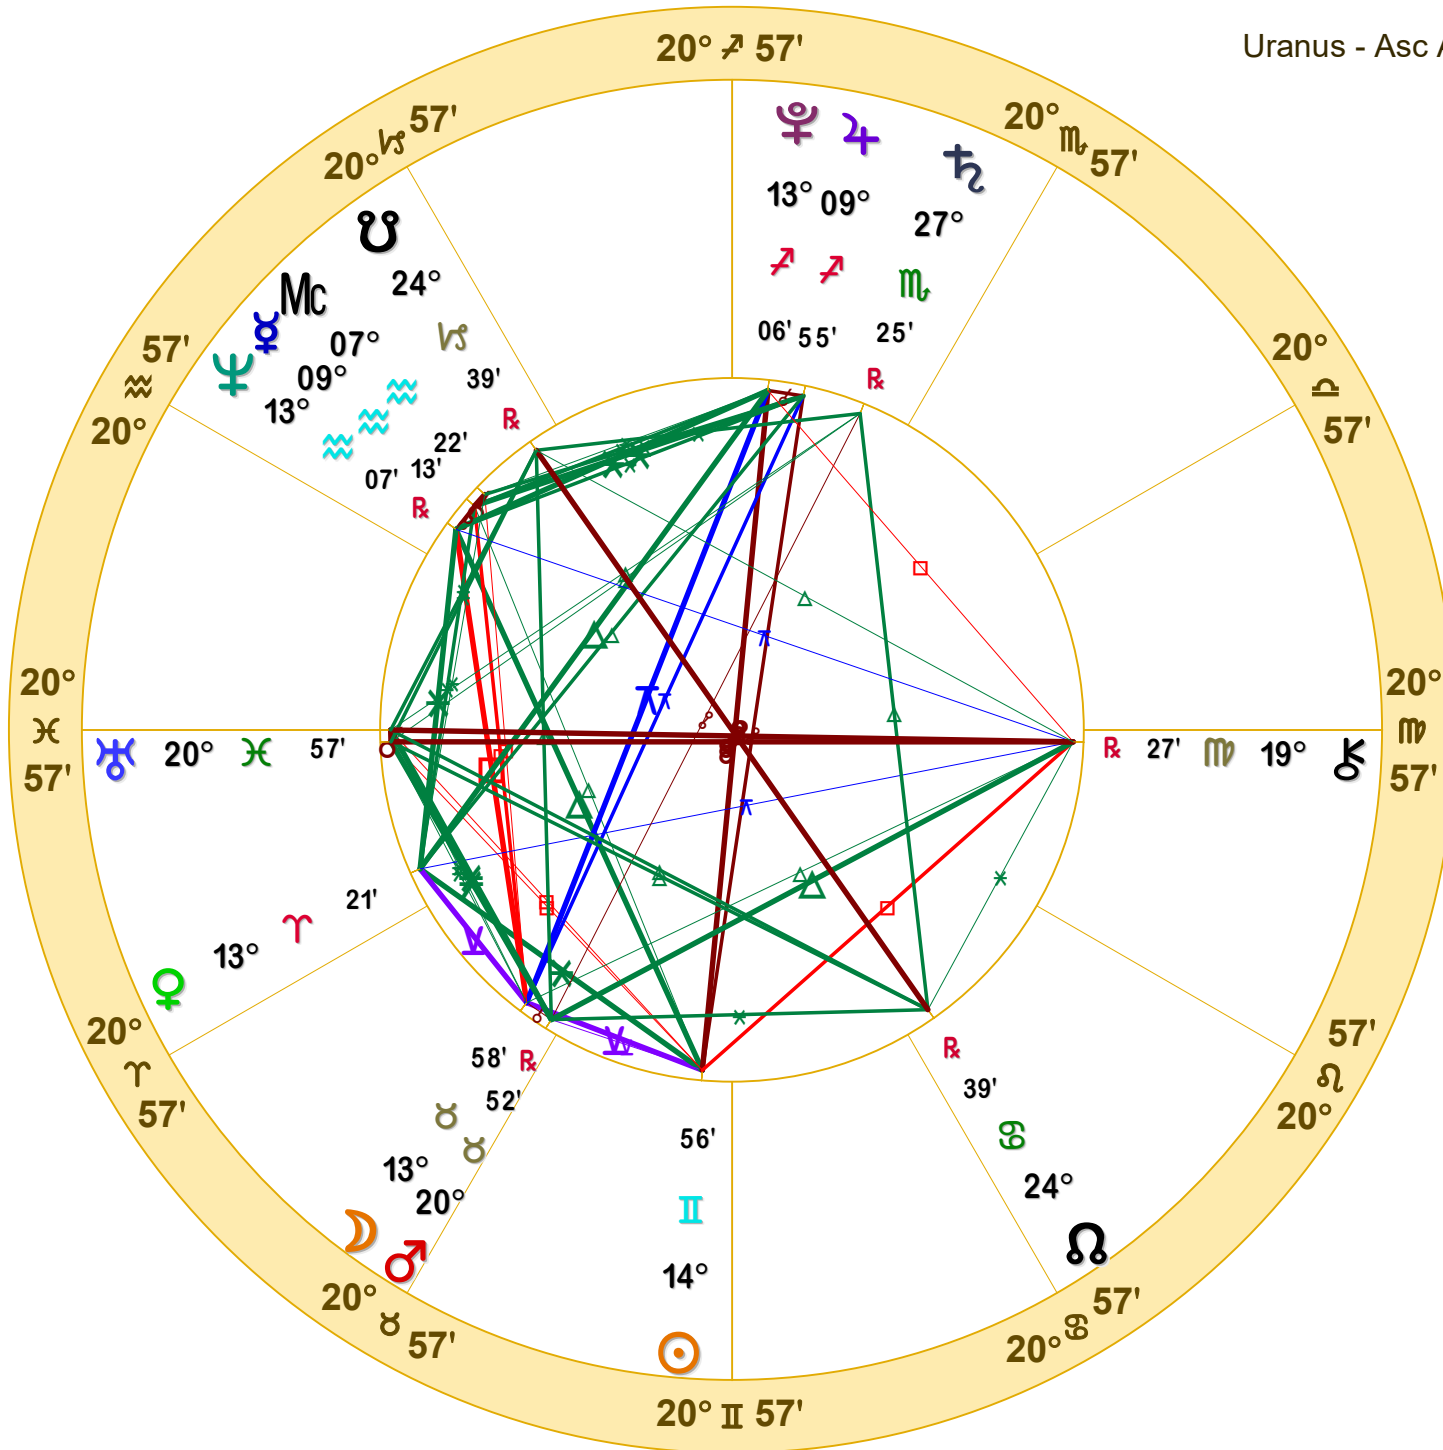

Uranus - Asc Arc Transform NATAL CHART

Christopher Benton

May 23, 1952

4:29 AM

Standard Time

Joplin, Missouri

37N05'03" 94W30'47"

Time Zone: 6 hours West

Geocentric

Tropical Equal

Doc Benton
The Hanged Man
Scottsdale, AZ 85255