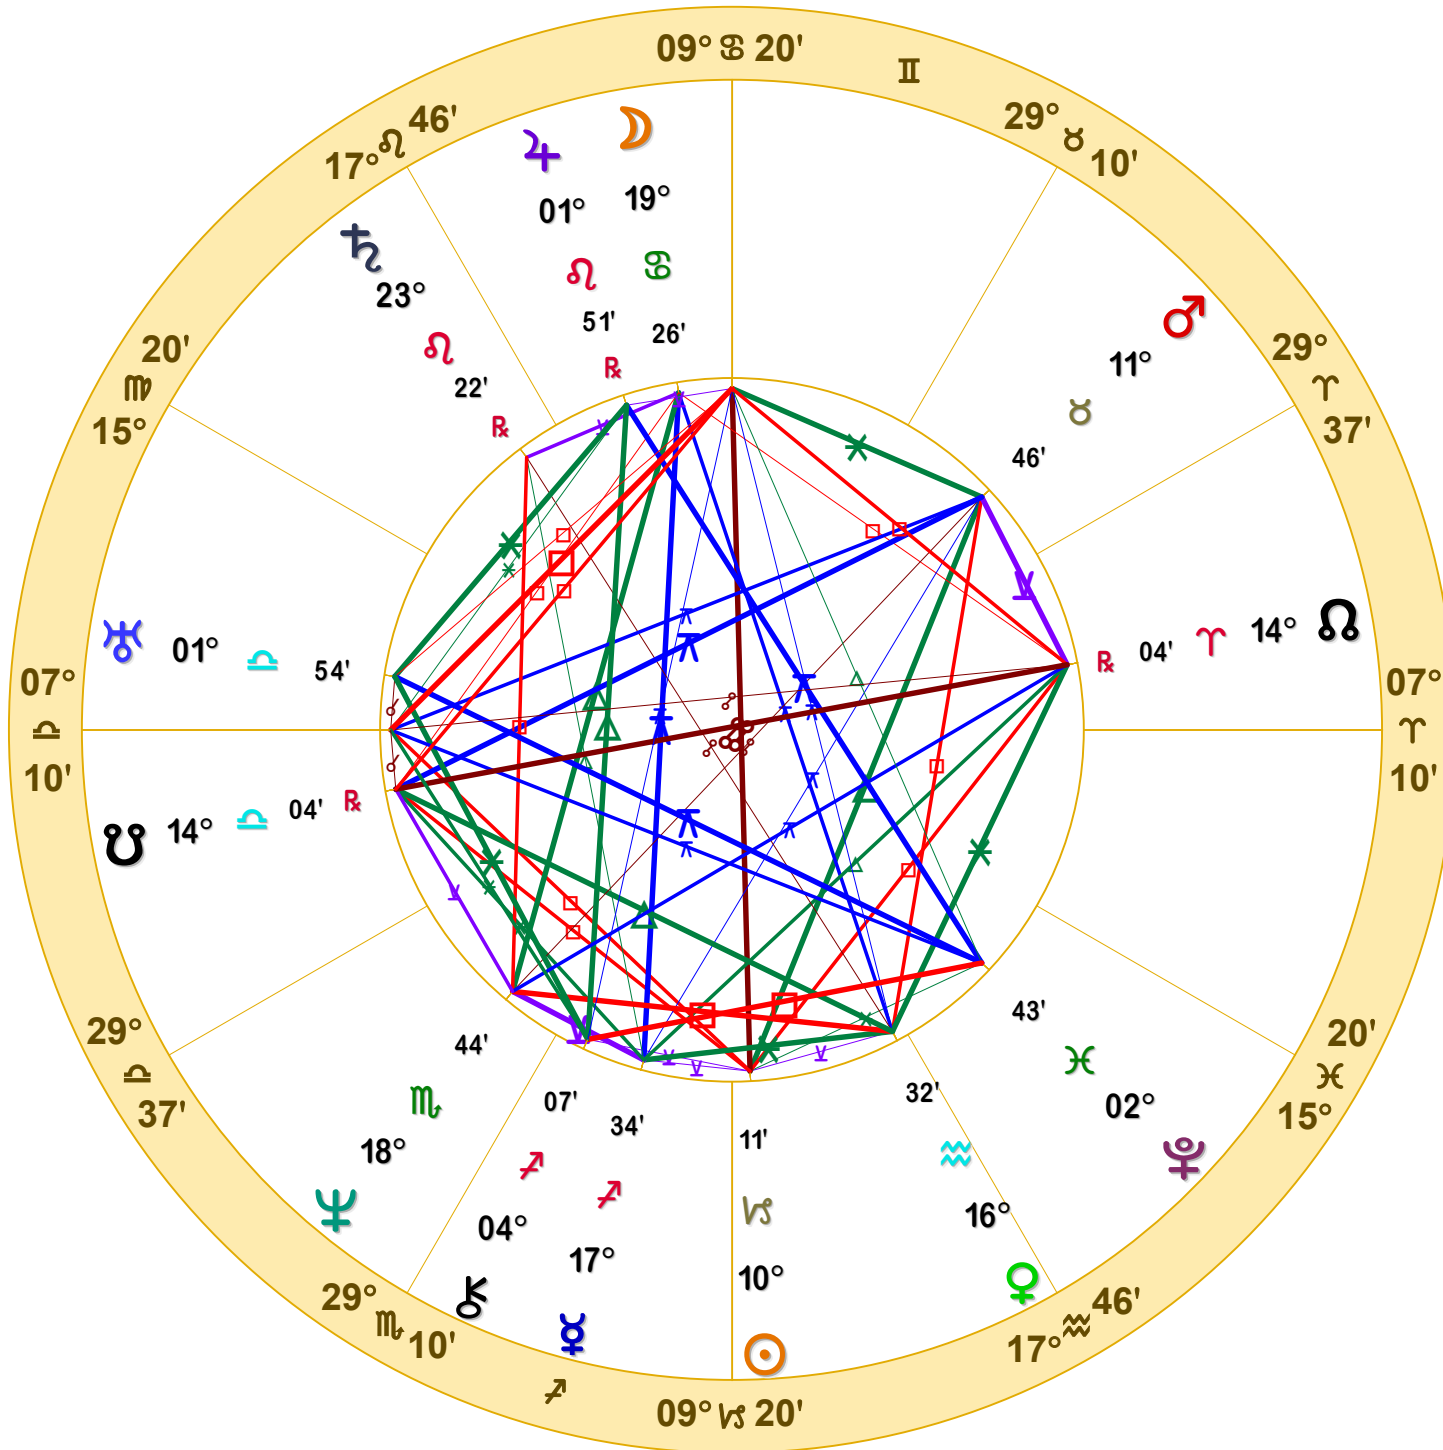

NATAL CHART

United Kingdom

January 1, 1801

12:00 AM

Local Mean Time

Westminster, England

51 N 30 0 W 09

Time Zone: 0 hours West

Geocentric

Tropical Regiomontanus

Doc Benton

The Hanged Man

Scottsdale, AZ 85255