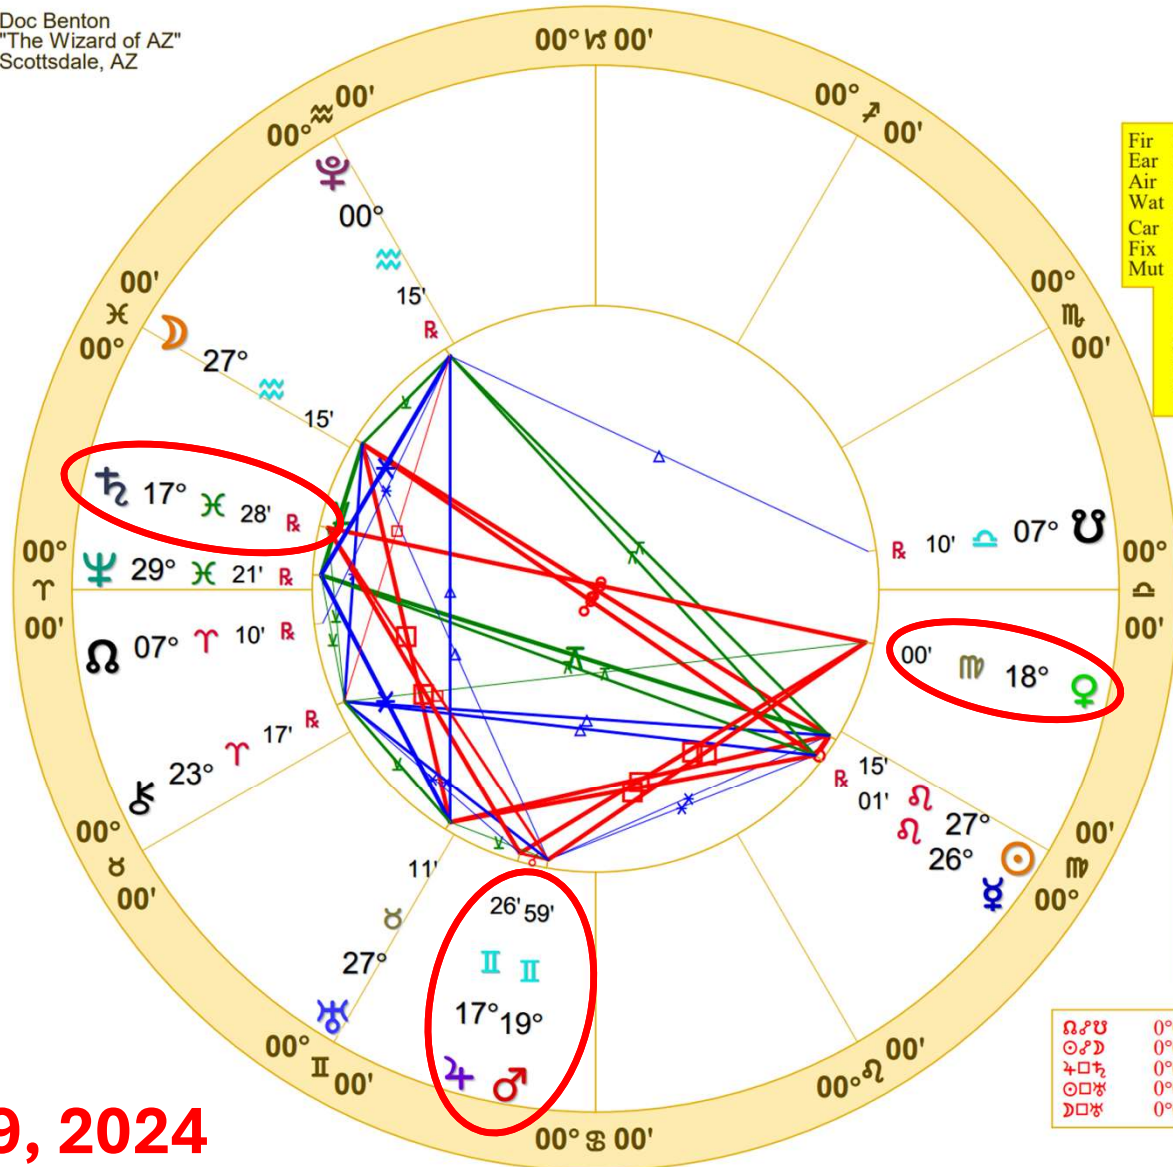

♁♂♁	0°00'a	♀♂♂	0°32's	♁♁♁	1°10's
♁♂♁	0°00's	♀♁♂	0°34's	♁♁♁	1°13's
♁♁♂	0°02'a	♁♁♁	0°54's	♁♁♁	1°14's
♁♁♁	0°04's	♁♁♁	0°58'a	♁♁♁	1°14's
♁♁♁	0°04's	♁♁♁	0°58'a	♀♁♁	1°59'a

DNC
August 19, 2024

Doc Benton
 "The Wizard of AZ"
 Scottsdale, AZ

NATAL CHART

Transits
 August 19, 2024
 11:25:34 AM
 Standard Time
 Scottsdale, Arizona
 33N30'33" 111W53'54"
 Time Zone: 7 hours West
 Geocentric
 Tropical 0-Aries

Fir	2	0
Ear	2	0
Air	4	0
Wat	2	1
Car	0	0
Fix	5	1
Mut	5	0
P A S C E N D		
L A N E N T		