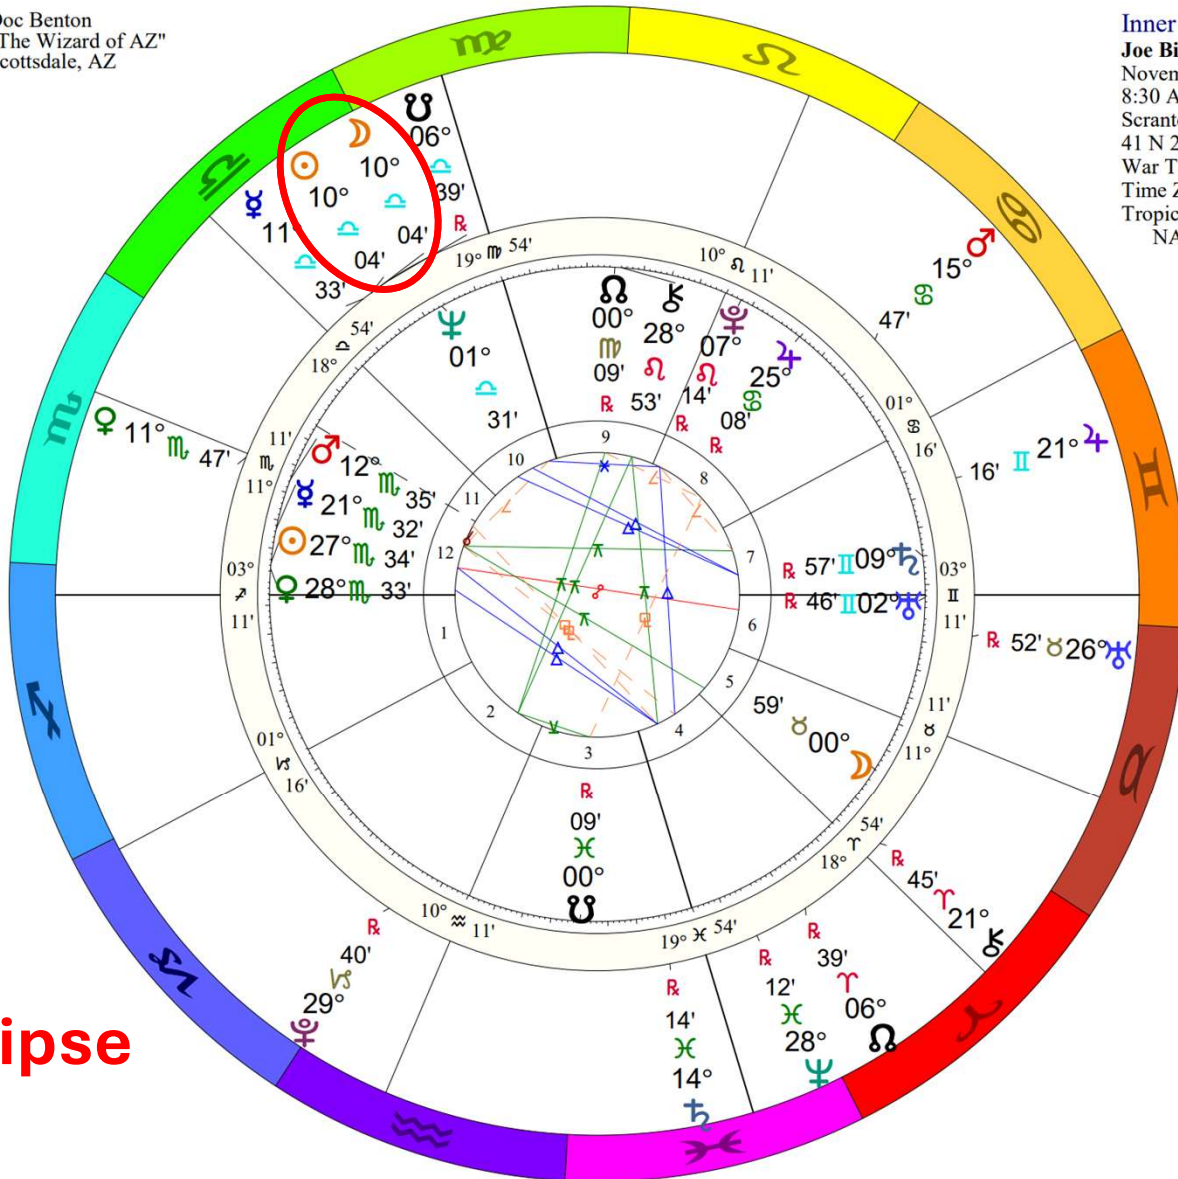

Doc Benton
"The Wizard of AZ"
Scottsdale, AZ

Inner Ring:
Joe Biden
November 20, 1942
8:30 AM
Scranton, Pennsylvania
41 N 25 75 W 40
War Time
Time Zone: 5 hours West
Tropical Regiomontanus
NATAL CHART

Outer Ring:
Solar Eclipse Oct 2 2024
October 2, 2024
11:49:01 AM
Scottsdale, Arizona
33N30'33" 111W53'54"
Standard Time
Time Zone: 7 hours West
Tropical Regiomontanus
Annular Solar Eclipse (astrological)
Saros Cycle 144 # 17

♁♁♁	0°07's
♁♁♁	0°07's
♁♁♁	0°07'a
♁♁♁	0°07'a
♁♁♁	0°13'a
♁♁♁	0°14'a
♁♁♁	0°16's
♁♁♁	0°22's
♁♁♁	0°29'a
♁♁♁	0°29'a
♁♁♁	0°35'a
♁♁♁	0°35'a
♁♁♁	0°36'a
♁♁♁	0°38's
♁♁♁	0°38's
♁♁♁	0°38'a
♁♁♁	0°38'a
♁♁♁	0°41's
♁♁♁	0°42's
♁♁♁	0°47'a
♁♁♁	0°49'a
♁♁♁	0°58'a

**Solar Eclipse
Biden**