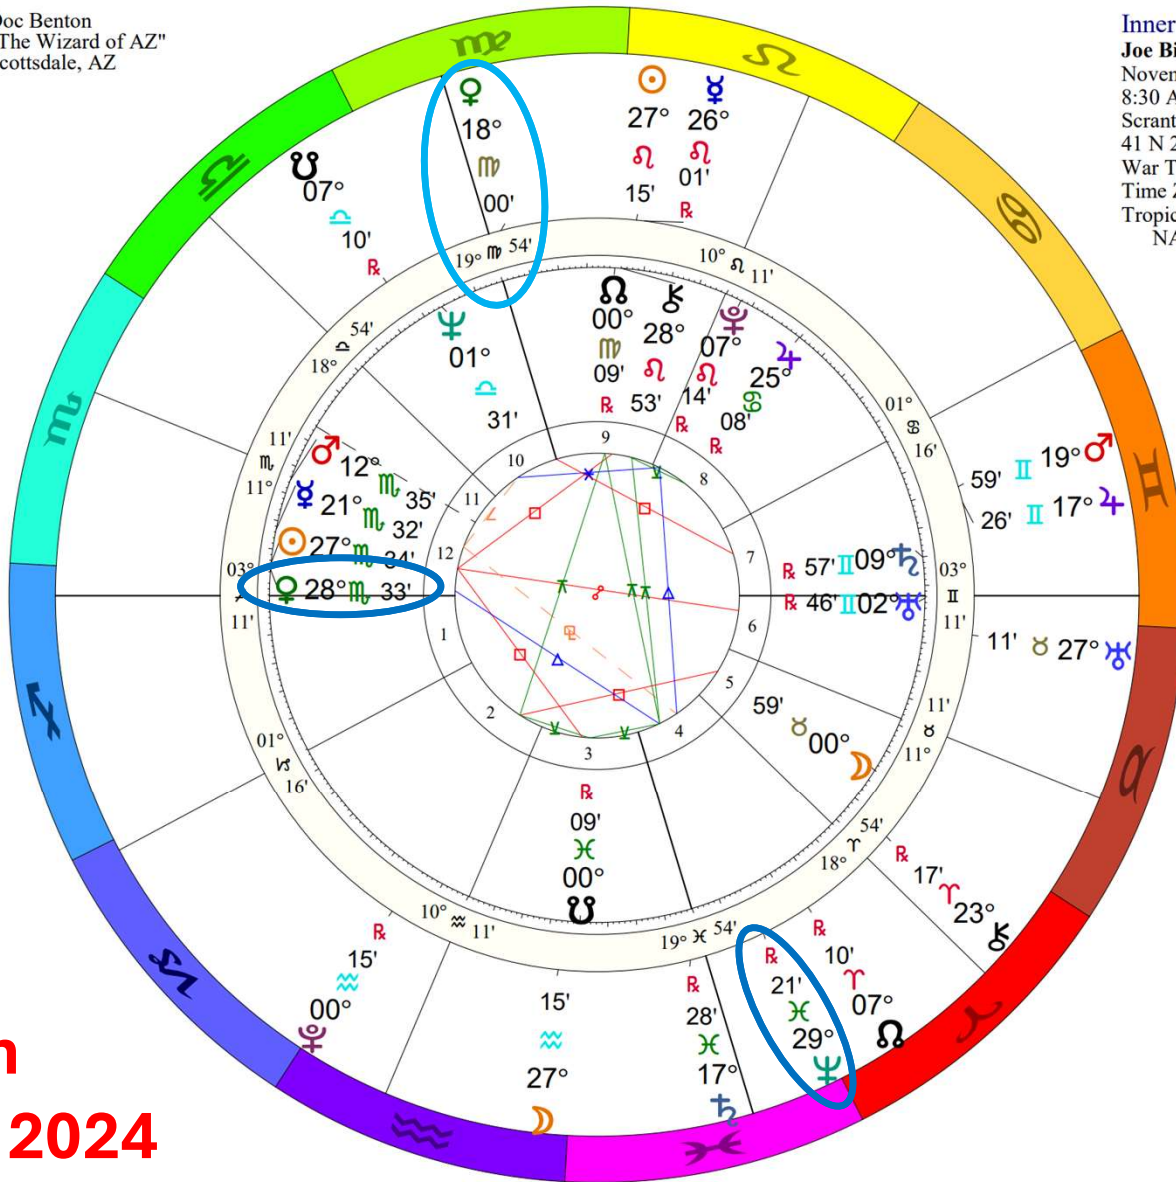

Doc Benton
"The Wizard of AZ"
Scottsdale, AZ

Inner Ring:
Joe Biden
November 20, 1942
8:30 AM
Scranton, Pennsylvania
41 N 25 75 W 40
War Time
Time Zone: 5 hours West
Tropical Regiomontanus
NATAL CHART

Outer Ring:
Transits
August 19, 2024
11:25:34 AM
Scottsdale, Arizona
33N30'33" 111W53'54"
Standard Time
Time Zone: 7 hours West
Tropical 0-Aries
NATAL CHART

☿△Ω	0°03's
♁×♂	0°03's
♁□♂	0°05's
♂♂♂	0°06'a
♂♂♂	0°06'a
☉□□	0°18'a
☉□□	0°18'a
☉♂♂	0°22'a
♂♂♂	0°28'a
♂♂♂	0°38'a
♂♂♂	0°38'a
♂♂♂	0°41's
♂□♂	0°44's
♀♂♂	0°48'a
♂♂♂	0°48's
♂♂♂	0°48's
♂♂♂	0°53'a

DNC/Biden
August 19, 2024