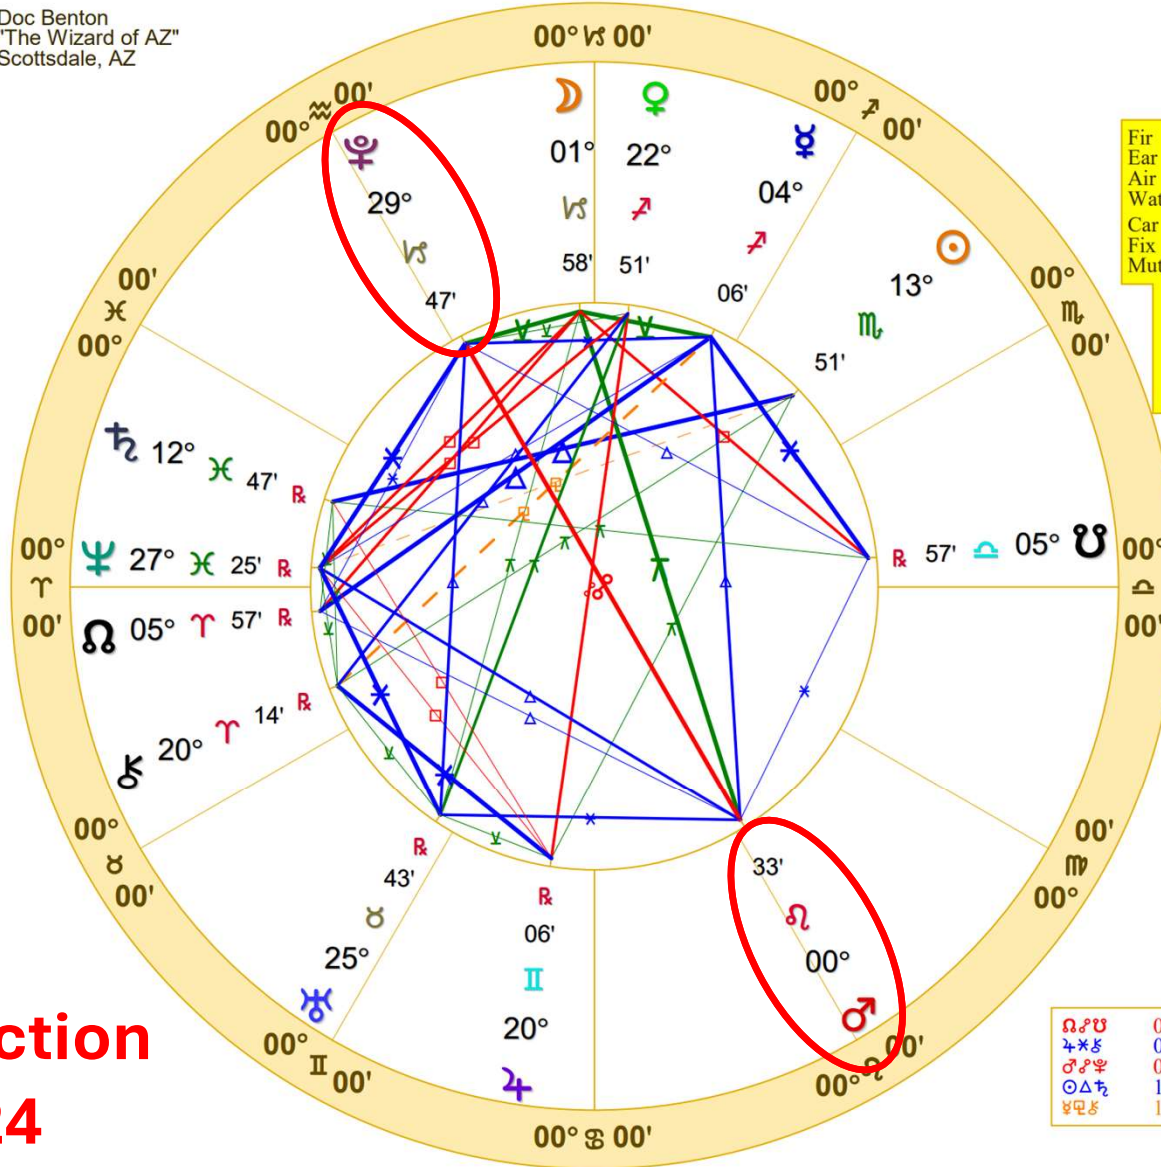

Doc Benton
"The Wizard of AZ"
Scottsdale, AZ

NATAL CHART

2024 Election

November 5, 2024
12:00 PM
Standard Time
Scottsdale, Arizona
33N30'33" 111W53'54"
Time Zone: 7 hours West
Geocentric
Tropical 0-Aries

Fir	3	0
Ear	3	1
Air	1	0
Wat	3	0
Car	2	1
Fix	3	0
Mut	5	0
		P A S C E N D
		L A N E N D
		N E T

	Long.	Dwada-samsa	Speed
☉	13 11 51'27"	16 11 17	1 00
☽	1 11 57'44"	23 11 33	12 41
♃	4 11 06	19 11 07	1 21
♄	22 11 51	4 11 15	1 12
♅	0 11 33	6 11 31	0 20
♆	20 11 06R	1 11 08	0 05R
♁	12 11 47R	3 11 19	0 01R
♂	25 11 43R	8 11 30	0 02R
♆	27 11 25R	28 11 59	0 01R
♁	29 11 47	27 11 28	0 01
♃	20 11 14R	2 11 51	0 02R
♄	5 11 57R	11 11 26	0 06R
♅	21 11 34	18 11 53	1 03
♆	11 11 01	12 11 18	1 00
♁	5 11 57R	11 11 26	0 06R

♄♁♁	0°00'a	♁♁♁	1°17'a	♁♁♁	1°29's
♁♁♁	0°09's	♁♁♁	1°20's	♁♁♁	1°42's
♁♁♁	0°45's	♁♁♁	1°23'a	♁♁♁	1°45'a
♁♁♁	1°05's	♁♁♁	1°25's	♁♁♁	1°52'a
♁♁♁	1°09'a	♁♁♁	1°27's	♁♁♁	1°52'a

2024 Election
11/5/2024