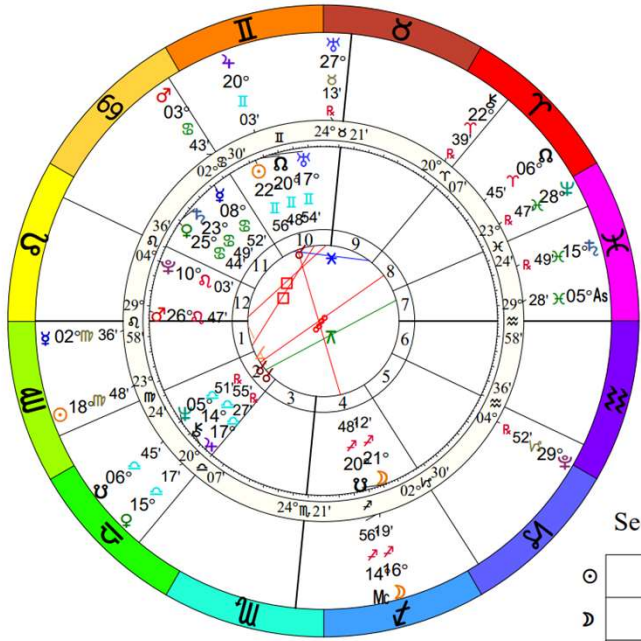

Inner Ring:
Donald Trump
June 14, 1946
10:54 AM
Queens Cou, Jamaica Hospital Queens
40 N 42 73W48'59"
Daylight Saving Time
Time Zone: 5 hours West
Tropical Regiomontanus
NATAL CHART

Outer Ring:
Second Debate
September 10, 2024
6:00 PM
Scottsdale, Arizona
33N30'33" 111W53'54"
Standard Time
Time Zone: 7 hours West
Tropical 0-Aries
NATAL CHART

♃♄	0°09's	♂♃	0°45'a
♁♂	0°17's	♄♃	0°54'a
♄♀	0°22's	♁♁	0°54's
♁♂	0°27'a	♂♂	0°55's
♁♃	0°45'a	♂♂	0°55's

2nd Debate/Trump Aspects

Doc Benton
"The Wizard of AZ"
Scottsdale, AZ