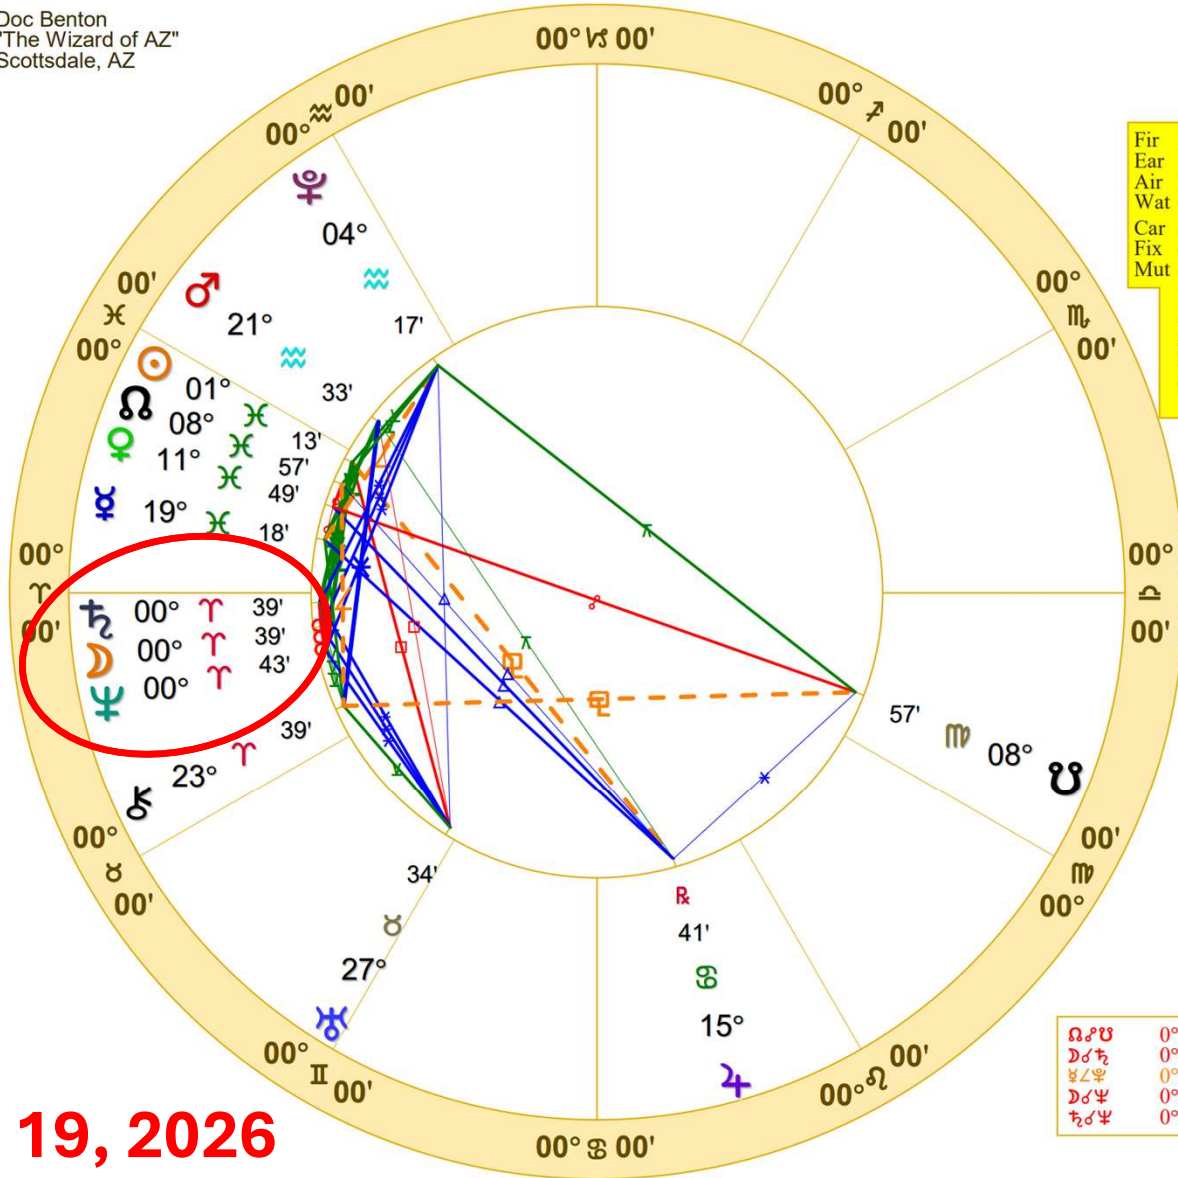

Doc Benton
"The Wizard of AZ"
Scottsdale, AZ

NATAL CHART

Transits
February 19, 2026
1:47:49 PM
Standard Time
Scottsdale, Arizona
33N30'33" 111W53'54"
Time Zone: 7 hours West
Geocentric
Tropical 0-Aries

Fir	3	0
Ear	1	0
Air	2	0
Wat	4	1
Car	4	1
Fix	3	0
Mut	3	0
		P A S C E N D
		L A N E N D
		T

	Long.	Dwada-samsa	Speed
☉	1 12'59"	14 36	1 01
☽	0 39'26"	7 53	13 43
☿	19 18	21 35	0 59
♀	11 49	21 44	1 15
♂	21 33	18 35	0 47
♃	15 41R	8 18	0 04R
♄	0 39	7 53	0 07
♅	27 34	0 50	0 01
♆	0 43	8 42	0 02
♇	4 17	21 19	0 02
♈	23 39	13 43	0 02
♉	8 57	17 23	0 01
♊	5 55	10 59	0 52
♋	18 59	17 45	1 04
♌	8 57	17 23	0 01

♁♂♃	0°00'a	♁♃♄	0°18'a	♁♃♄	0°31's
♁♃♄	0°00's	♁♃♄	0°18'a	♁♃♄	0°34'a
♁♃♄	0°01's	♁♃♄	0°18'a	♁♃♄	0°34's
♁♃♄	0°04'a	♁♃♄	0°19'a	♁♃♄	0°38'a
♁♃♄	0°04'a	♁♃♄	0°30's	♁♃♄	1°38's

February 19, 2026