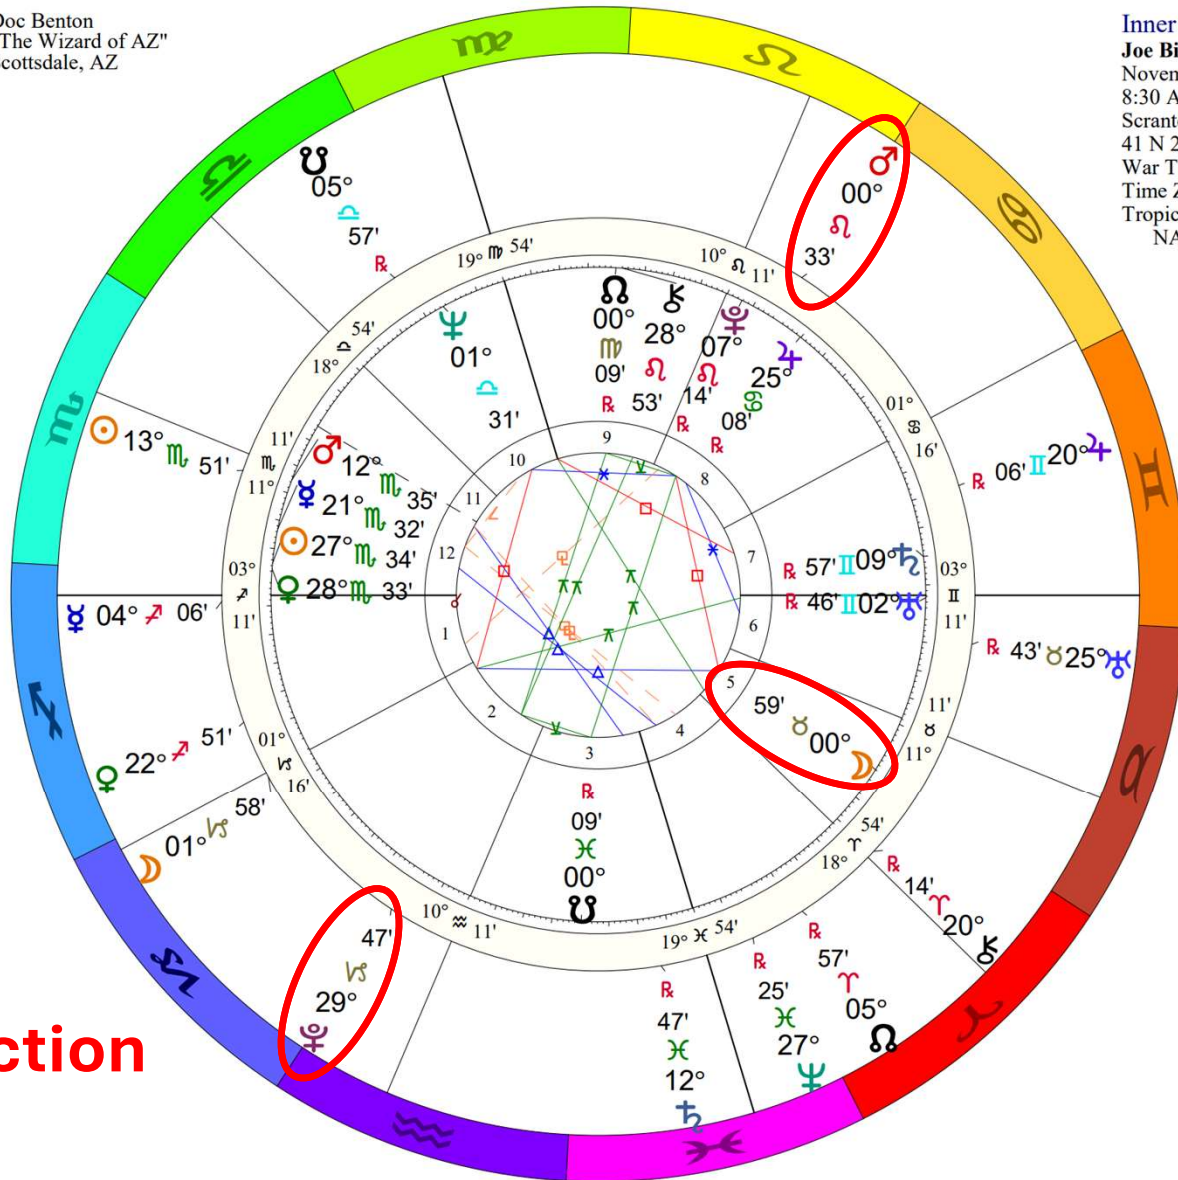

Doc Benton
"The Wizard of AZ"
Scottsdale, AZ

Inner Ring:
Joe Biden
November 20, 1942
8:30 AM
Scranton, Pennsylvania
41 N 25 75 W 40
War Time
Time Zone: 5 hours West
Tropical Regiomontanus
NATAL CHART

Outer Ring:
2024 Election
November 5, 2024
12:00 PM
Scottsdale, Arizona
33N30'33" 111W53'54"
Standard Time
Time Zone: 7 hours West
Tropical 0-Aries
NATAL CHART

♃*As	0°02's
♅Δ♁	0°09's
♂♁♁	0°11's
♂Δ♃	0°11'a
♁□♃	0°11'a
♁♁♃	0°20'a
♁♁♁	0°22'a
♁♁♁	0°22'a
♁♁♁	0°24's
♁♁♁	0°24's
♁□♁	0°27's
♁□♁	0°27's
♁*♁	0°35'a
♁♁♁	0°35's
♁♁♁	0°35's
♁♁♁	0°38's
♁♁♁	0°49'a
♁♁♁	0°54'a
As♁♁	0°55'a
♁*♁	0°58'a
♁Δ♁	0°59's

2024
Biden/Election
Biwheel