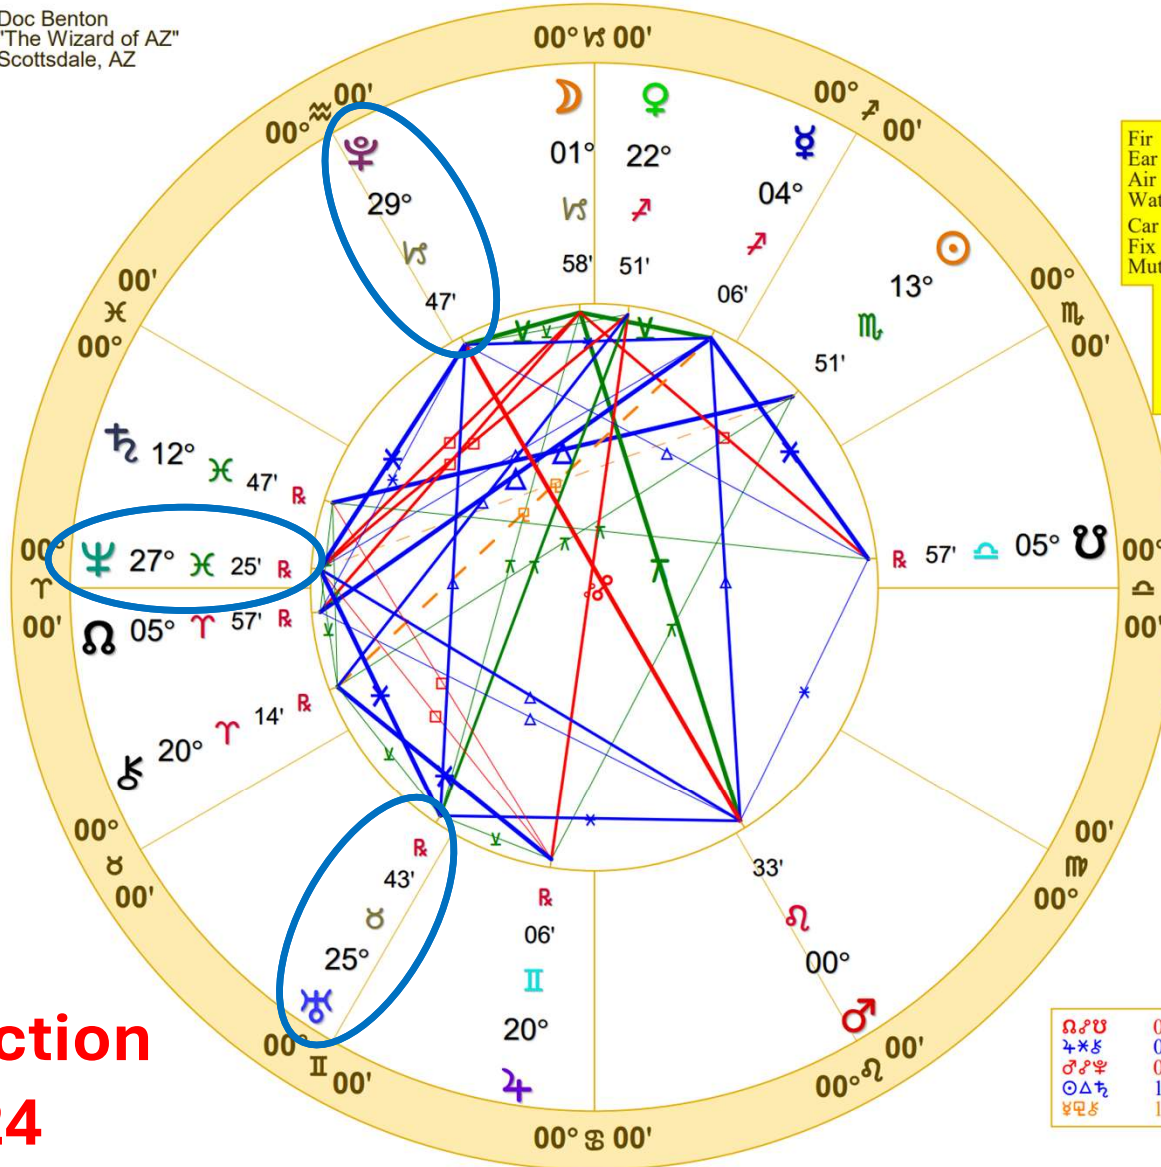

NATAL CHART

2024 Election

November 5, 2024
12:00 PM

Standard Time
Scottsdale, Arizona

33N30'33" 111W53'54"
Time Zone: 7 hours West

Geocentric
Tropical 0-Aries

Fir	3	0
Ear	3	1
Air	1	0
Wat	3	0
Car	2	1
Fix	3	0
Mut	5	0
		P A S C E N D
		L A N E N D
		T