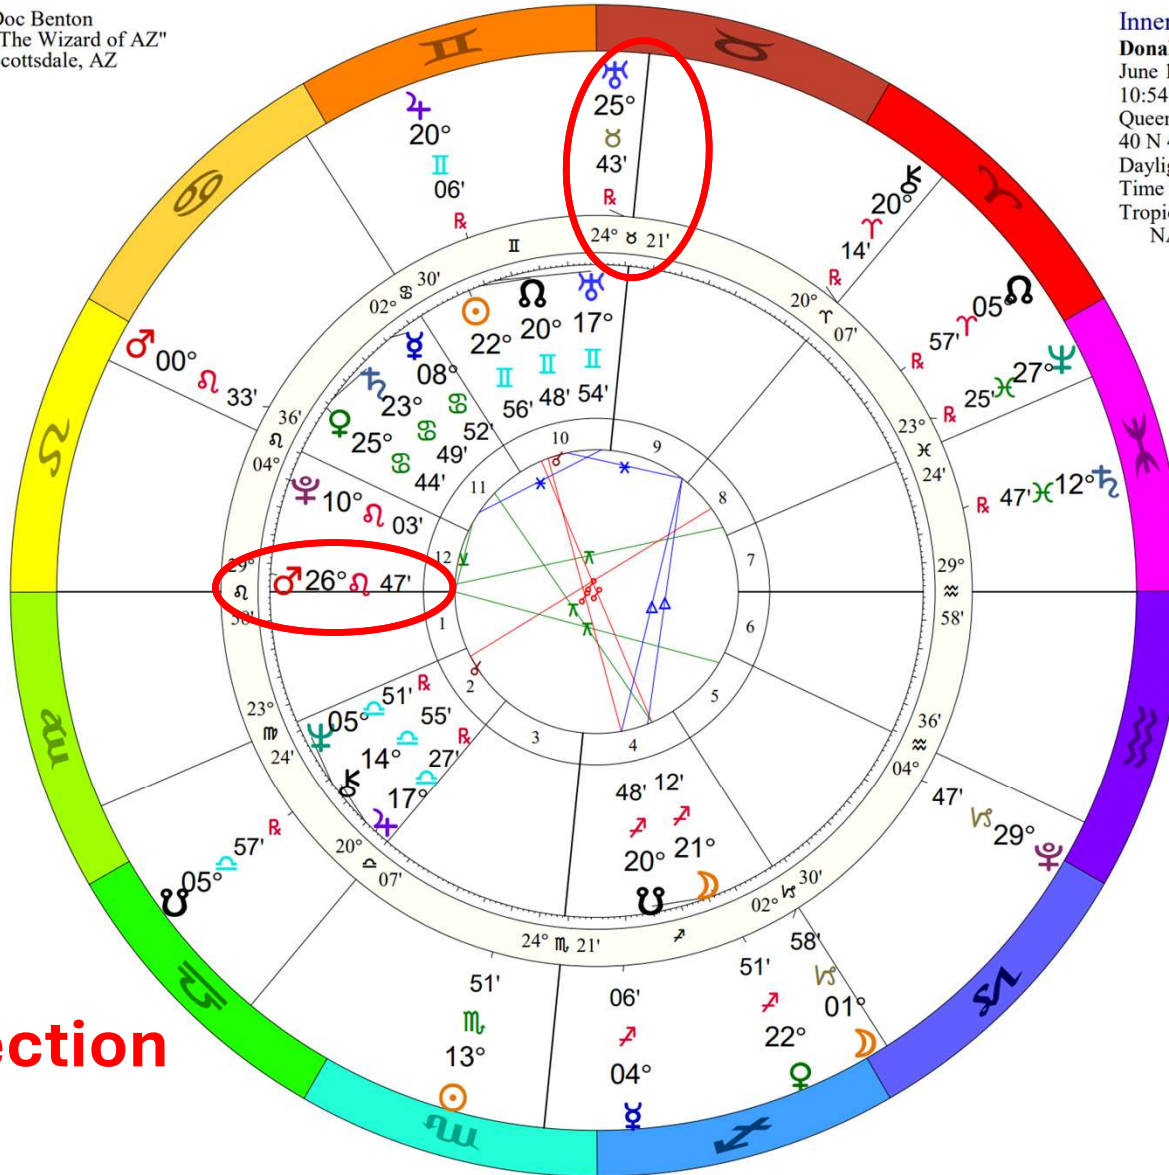

Doc Benton
"The Wizard of AZ"
Scottsdale, AZ

Inner Ring:
Donald Trump
June 14, 1946
10:54 AM
Queens Cou.,Jamaica Hospital Queens
40 N 42 73W48'59"
Daylight Saving Time
Time Zone: 5 hours West
Tropical Regiomontanus
NATAL CHART

Outer Ring:
2024 Election
November 5, 2024
12:00 PM
Scottsdale, Arizona
33N30'33" 111W53'54"
Standard Time
Time Zone: 7 hours West
Tropical 0-Aries
NATAL CHART

♁♂♂	0°02's
♁♂♀	0°04'a
♂♂♂	0°07'a
♂♂♂	0°07'a
♂♂♂	0°10's
♂♂♂	0°22's
♂♂♂	0°34's
♂♂♂	0°34's
♂♂♂	0°35'a
♂♂♂	0°38'a
♂♂♂	0°43's
♂♂♂	0°43's
♂♂♂	0°46's
♂♂♂	0°46's
♂♂♂	0°58'a
♂♂♂	0°58's
♂♂♂	0°59's

2024 Trump/Election Biwheeler