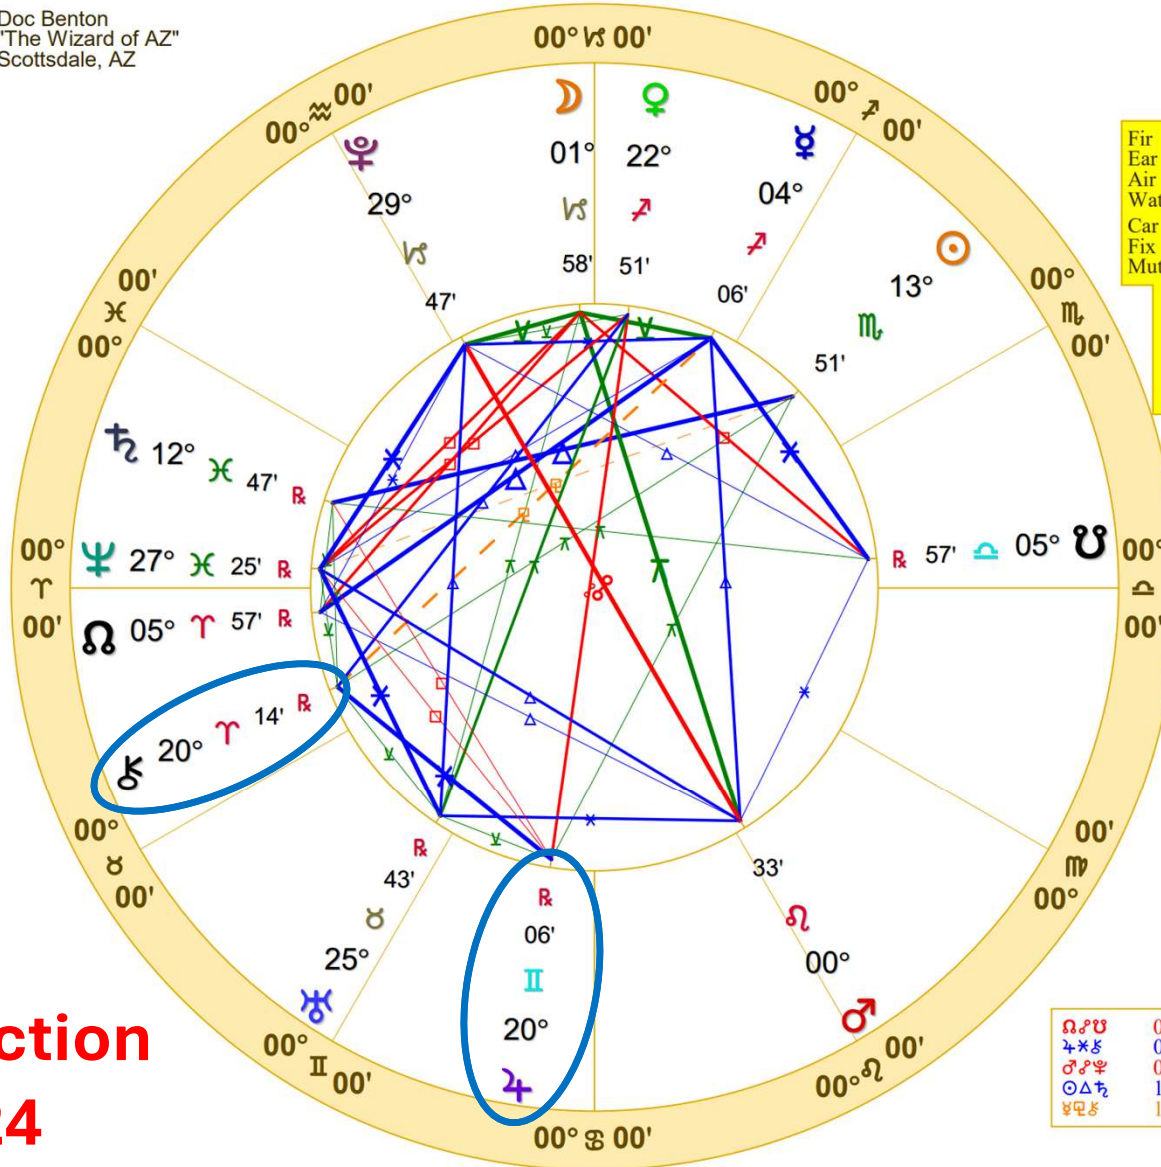

NATAL CHART

2024 Election

November 5, 2024
 12:00 PM

Standard Time
 Scottsdale, Arizona

33N30'33" 111W53'54"
 Time Zone: 7 hours West

Geocentric
 Tropical 0-Aries

Fir	3	0
Ear	3	1
Air	1	0
Wat	3	0
Car	2	1
Fix	3	0
Mut	5	0
P A S C E N D		
L A N E N D		
T		