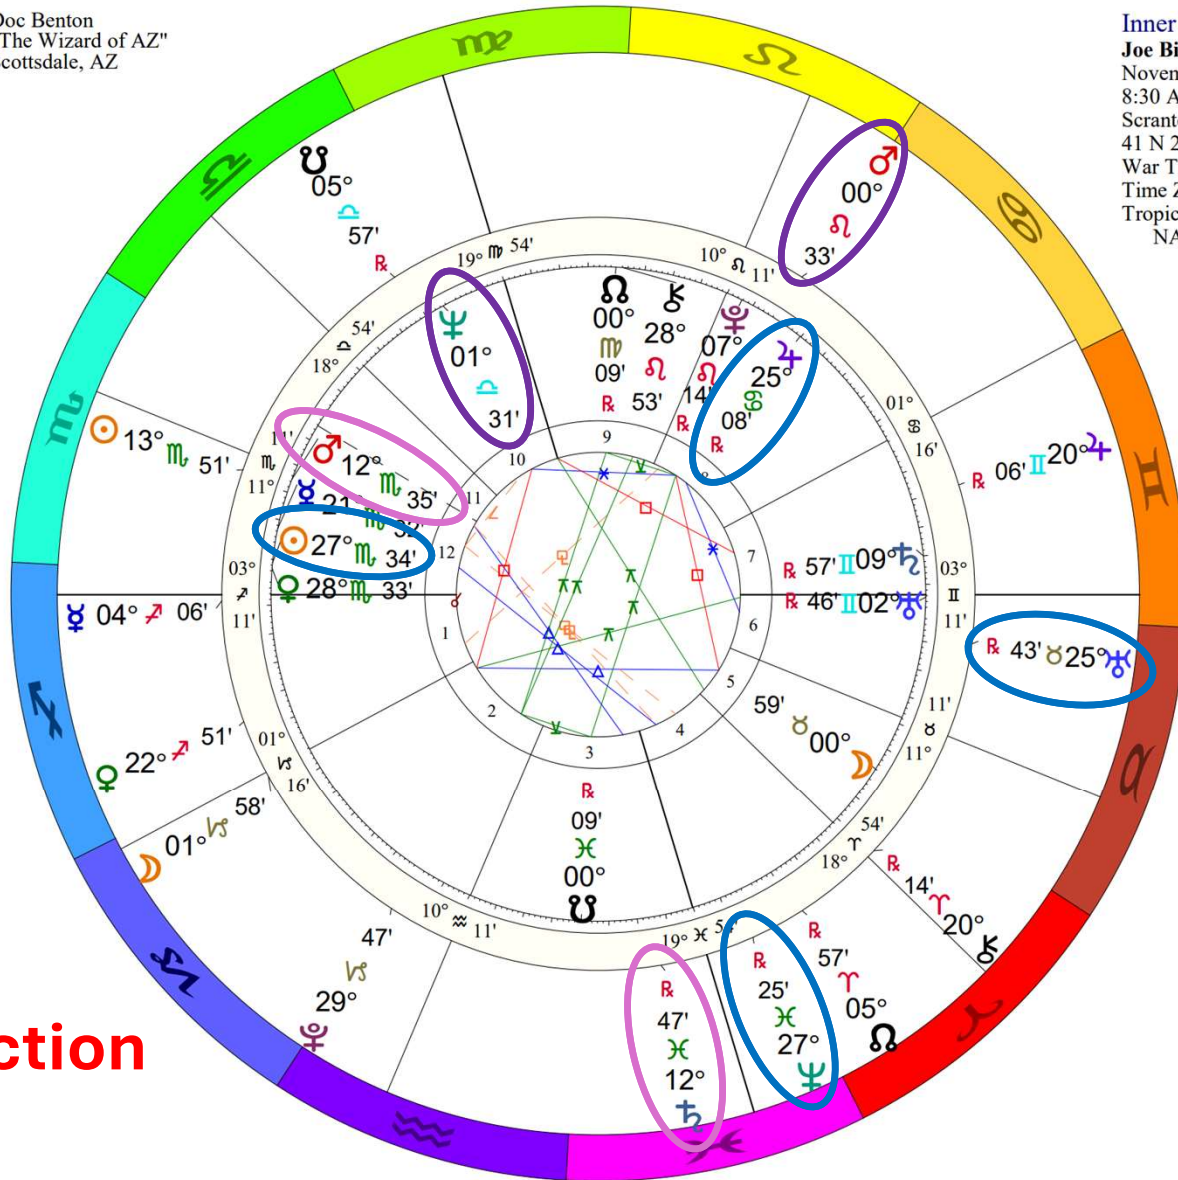

Doc Benton
"The Wizard of AZ"
Scottsdale, AZ

Inner Ring:
Joe Biden
November 20, 1942
8:30 AM
Scranton, Pennsylvania
41 N 25 75 W 40
War Time
Time Zone: 5 hours West
Tropical Regiomontanus
NATAL CHART

Outer Ring:
2024 Election
November 5, 2024
12:00 PM
Scottsdale, Arizona
33N30'33" 111W53'54"
Standard Time
Time Zone: 7 hours West
Tropical 0-Aries
NATAL CHART

♃*As	0°02's
♃Δ♄	0°09's
♃♁♂	0°11's
♃Δ♂	0°11'a
♃♁♂	0°11'a
♃♁♂	0°20'a
♃♁♂	0°22'a
♃♁♂	0°22'a
♃♁♂	0°24's
♃♁♂	0°24's
♃♁♂	0°27's
♃♁♂	0°27's
♃*♂	0°35'a
♃♁♂	0°35's
♃♁♂	0°35's
♃♁♂	0°38's
♃♁♂	0°49'a
♃♁♂	0°54'a
As♂♂	0°55'a
♃*♂	0°58'a
♃Δ♂	0°59's

2024
Biden/Election
Biwheel