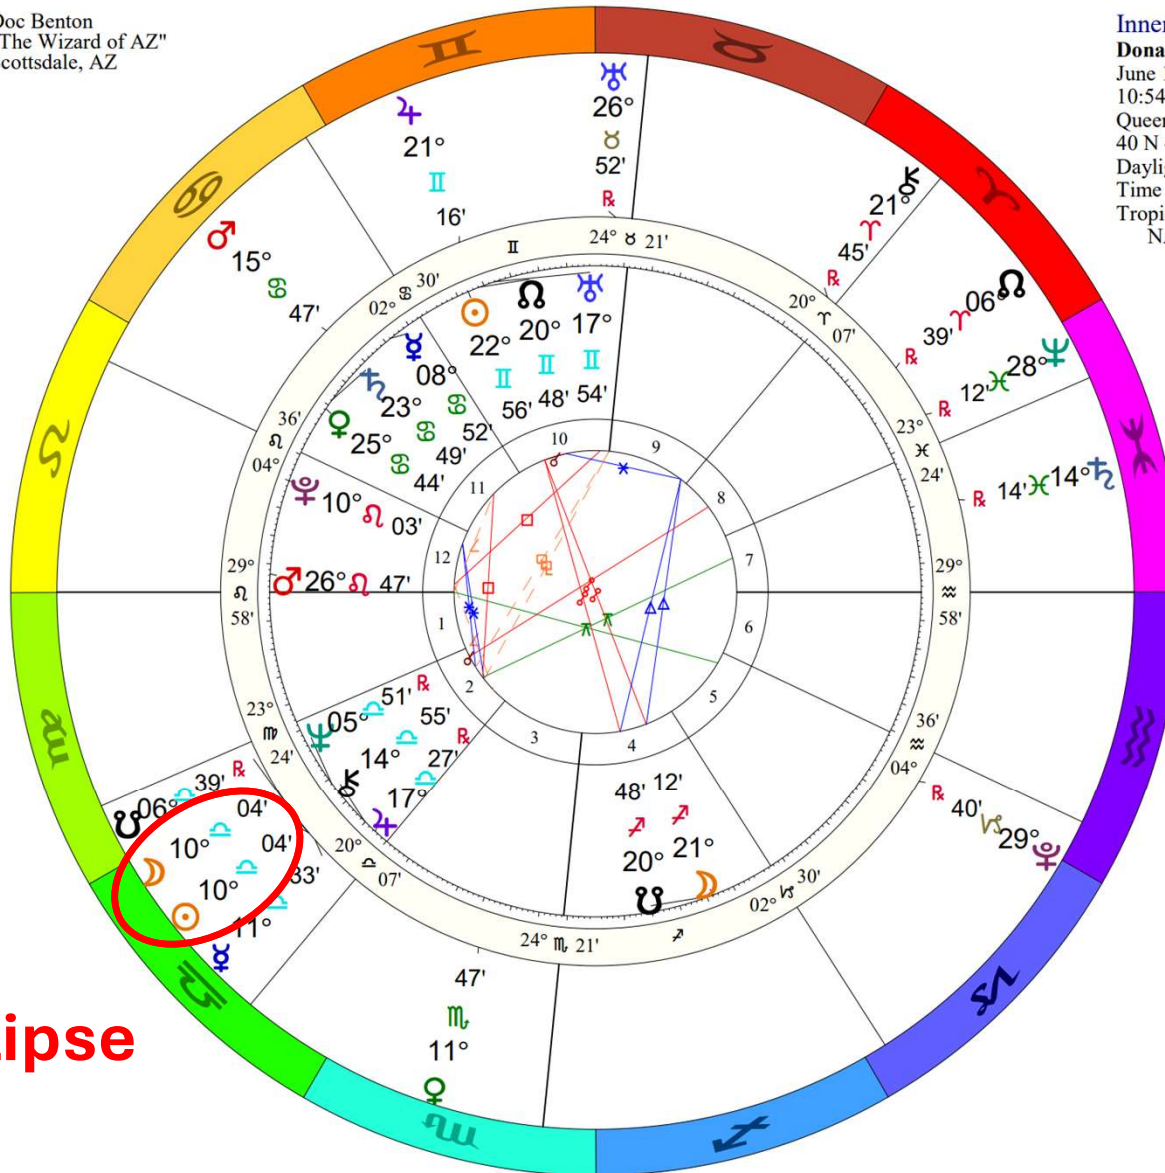

Second Debate's planets on left side, and Joe Biden's planets on bottom:

2nd Debate/Biden Aspects

Doc Benton
 "The Wizard of AZ"
 Scottsdale, AZ

SOLAR ECLIPSE
OCTOBER 3, 2024

Doc Benton
 "The Wizard of AZ"
 Scottsdale, AZ

Inner Ring:
Donald Trump
 June 14, 1946
 10:54 AM
 Queens Cou, Jamaica Hospital Queens
 40 N 42 73W48'59"
 Daylight Saving Time
 Time Zone: 5 hours West
 Tropical Regiomontanus
 NATAL CHART

Outer Ring:
Solar Eclipse Oct 2 2024
 October 2, 2024
 11:49:01 AM
 Scottsdale, Arizona
 33N30'33" 111W53'54"
 Standard Time
 Time Zone: 7 hours West
 Tropical Regiomontanus
 Annular Solar Eclipse (astrological)
 Saros Cycle 144 # 17