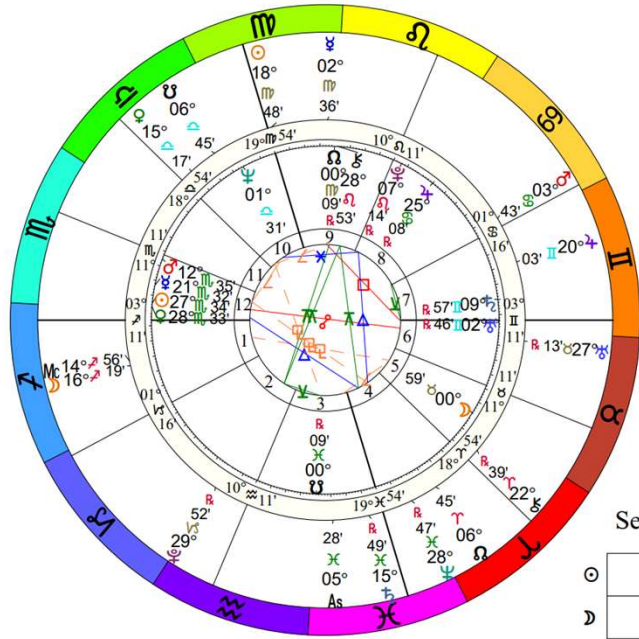

Inner Ring:

Joe Biden
November 20, 1942
8:30 AM
Scranton, Pennsylvania
41 N 25 75 W 40
War Time
Time Zone: 5 hours West
Tropical Regiomontanus
NATAL CHART

Outer Ring:

Second Debate
September 10, 2024
6:00 PM
Scottsdale, Arizona
33N30'33" 111W53'54"
Standard Time
Time Zone: 7 hours West
Tropical 0-Aries
NATAL CHART

♄♅♆	0°06's	♄♅♆	0°17'a
♅♆♇	0°08's	♅♆♇	0°17'a
♆♇♈	0°08's	♆♇♈	0°20's
♇♈♉	0°10'a	♇♈♉	0°20's
♈♉♊	0°11's	♈♉♊	0°28'a
♉♊♋	0°13'a	♉♊♋	0°28'a
♊♋♌	0°13'a	♊♋♌	0°56's
♋♌♍	0°14'a	♋♌♍	0°59'a

2nd Debate/Biden Aspects

Doc Benton
"The Wizard of AZ"
Scottsdale, AZ