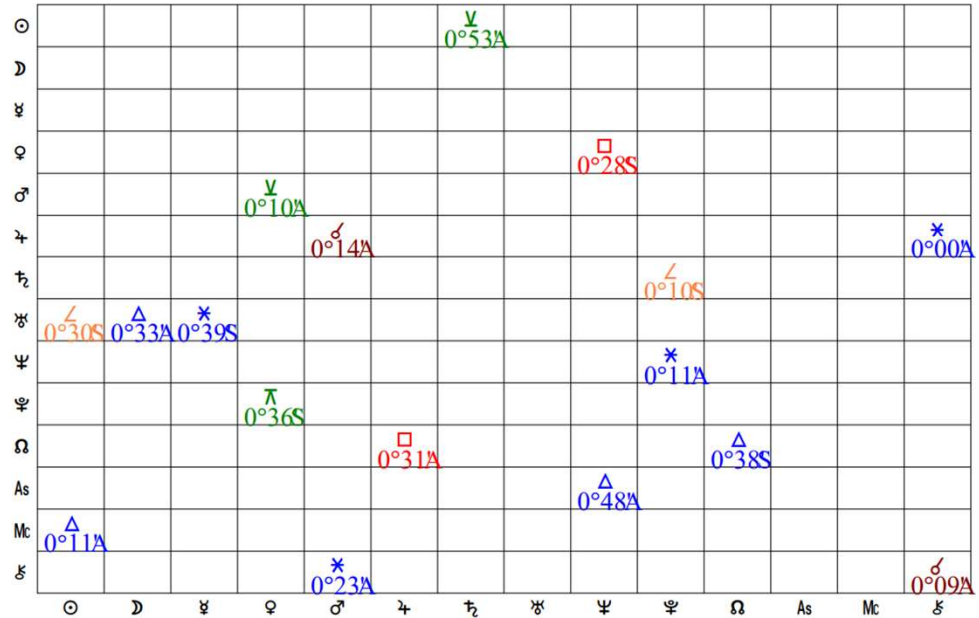

Inner Ring:
USA Libra
July 2, 1776
11:50 AM
Philadelphia, PA
39N57'08" 75W09'51"
Local Mean Time
Time Zone: 0 hours West
Tropical Regiomontanus
NATAL CHART

Outer Ring:
2024 Election
November 5, 2024
12:00 PM
Scottsdale, Arizona
33N30'33" 111W53'54"
Standard Time
Time Zone: 7 hours West
Tropical 0-Aries
NATAL CHART

♄*♄	0°00'a	♄□♄	0°31'a
♄♄♄	0°09'a	♄△♄	0°33'a
♀♄♄	0°10'a	♀♄♀	0°36's
♄♄♄	0°10's	♄△♄	0°38's
♄*♄	0°11'a	♄△♄	0°38's
♄♄♄	0°14'a	♄*♄	0°38's
♄*♄	0°23'a	♄*♄	0°38's
♄□♀	0°28's	♄*♄	0°39's
♄♄♄	0°30's	♄♄♄	0°53'a
♄□♄	0°31'a		

2024 Election's planets on left side, and USA Libra's planets on bottom: