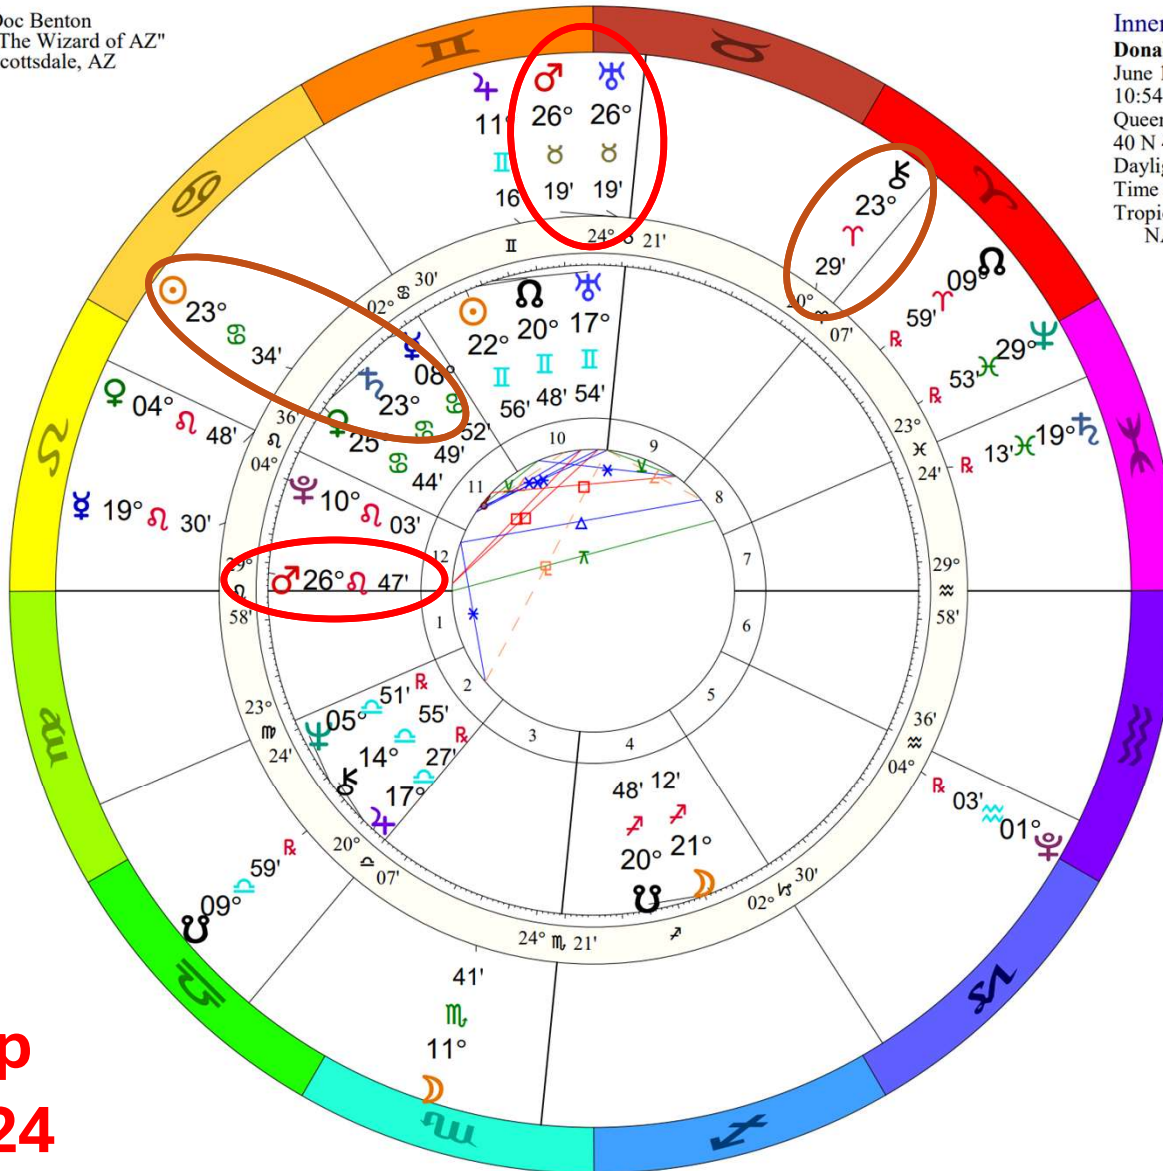

TRUMP

V.

BIDEN

(PART 2)

**THE REPUBLICAN NATIONAL CONVENTION,
THE DEMOCRATIC NATIONAL CONVENTION,
THE SECOND DEBATE,
OCTOBER 3 SOLAR ECLIPSE,
ELECTION DAY**

THE REPUBLICAN NATIONAL CONVENTION

Doc Benton
 "The Wizard of AZ"
 Scottsdale, AZ

Inner Ring:
Donald Trump
 June 14, 1946
 10:54 AM
 Queens Cou, Jamaica Hospital Queens
 40 N 42 73W48'59"
 Daylight Saving Time
 Time Zone: 5 hours West
 Tropical Regiomontanus
 NATAL CHART

Outer Ring:
Transits
 July 15, 2024
 7:04:34 AM
 Scottsdale, Arizona
 33N30'33" 111W53'54"
 Standard Time
 Time Zone: 7 hours West
 Tropical 0-Aries
 NATAL CHART