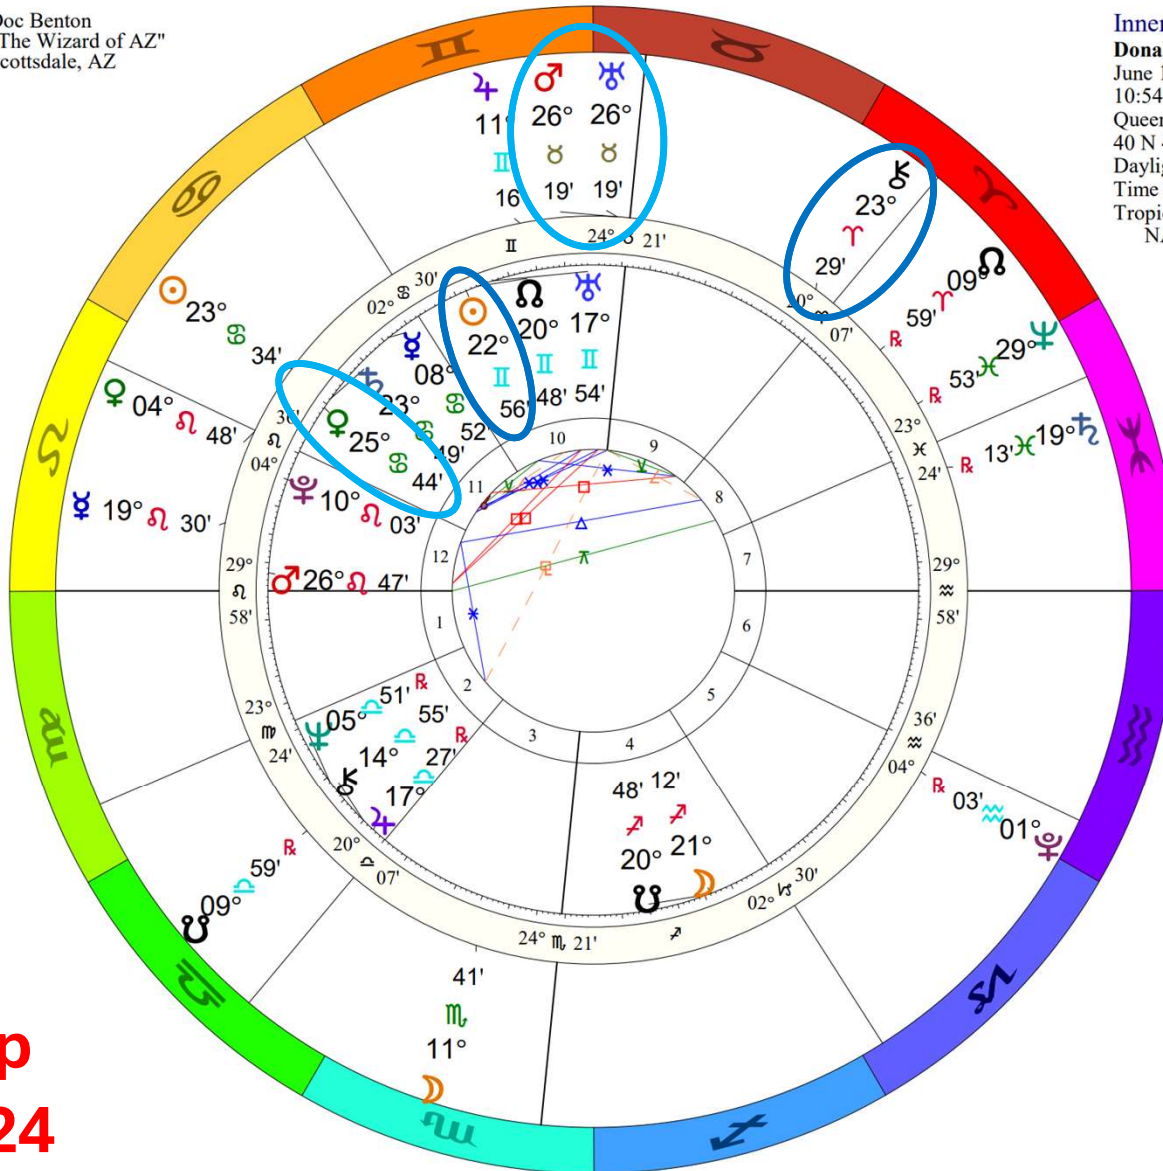

Doc Benton
"The Wizard of AZ"
Scottsdale, AZ

Inner Ring:
Donald Trump
June 14, 1946
10:54 AM
Queens Cou., Jamaica Hospital Queens
40 N 42 73W48'59"
Daylight Saving Time
Time Zone: 5 hours West
Tropical Regiomontanus
NATAL CHART

Outer Ring:
Transits
July 15, 2024
7:04:34 AM
Scottsdale, Arizona
33N30'33" 111W53'54"
Standard Time
Time Zone: 7 hours West
Tropical 0-Aries
NATAL CHART

♁♂♁	0°04's
♁♂♁	0°04's
♁♂♁	0°04's
♁♂♁	0°15'a
♁♂♁	0°20'a
♁♂♁	0°21'a
♁♂♁	0°21'a
♁♂♁	0°23'a
♁♂♁	0°27'a
♁♂♁	0°27'a
♁♂♁	0°32's
♁♂♁	0°33's
♁♂♁	0°35's
♁♂♁	0°35's
♁♂♁	0°38'a
♁♂♁	0°38'a
♁♂♁	0°39's
♁♂♁	0°45'a
♁♂♁	0°47'a
♁♂♁	0°52'a

RNC/Trump
July 15, 2024