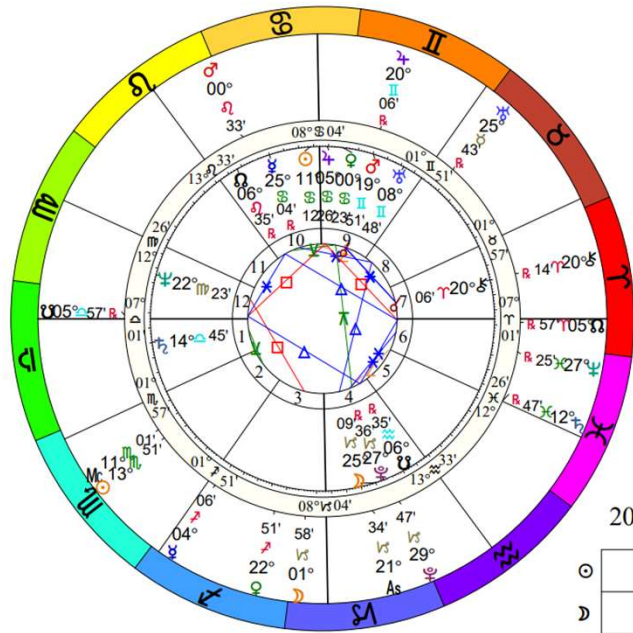

Inner Ring:
USA Libra
July 2, 1776
11:50 AM
Philadelphia, PA
39N57'08" 75W09'51"
Local Mean Time
Time Zone: 0 hours West
Tropical Regiomontanus
NATAL CHART

Outer Ring:
2024 Election
November 5, 2024
12:00 PM
Scottsdale, Arizona
33N30'33" 111W53'54"
Standard Time
Time Zone: 7 hours West
Tropical 0-Aries
NATAL CHART

♄*♄	0°00'a	♄□♄	0°31'a
♄♄♄	0°09'a	♄△♄	0°33'a
♀♄♄	0°10'a	♀♄♀	0°36's
♄♄♄	0°10's	♄△♄	0°38's
♄*♄	0°11'a	♄△♄	0°38's
♄♄♄	0°14'a	♄*♄	0°38's
♄*♄	0°23'a	♄*♄	0°38's
♄□♀	0°28's	♄*♄	0°39's
♄♄♄	0°30's	♄♄♄	0°53'a
♄□♄	0°31'a		

Doc Benton
"The Wizard of AZ"
Scottsdale, AZ