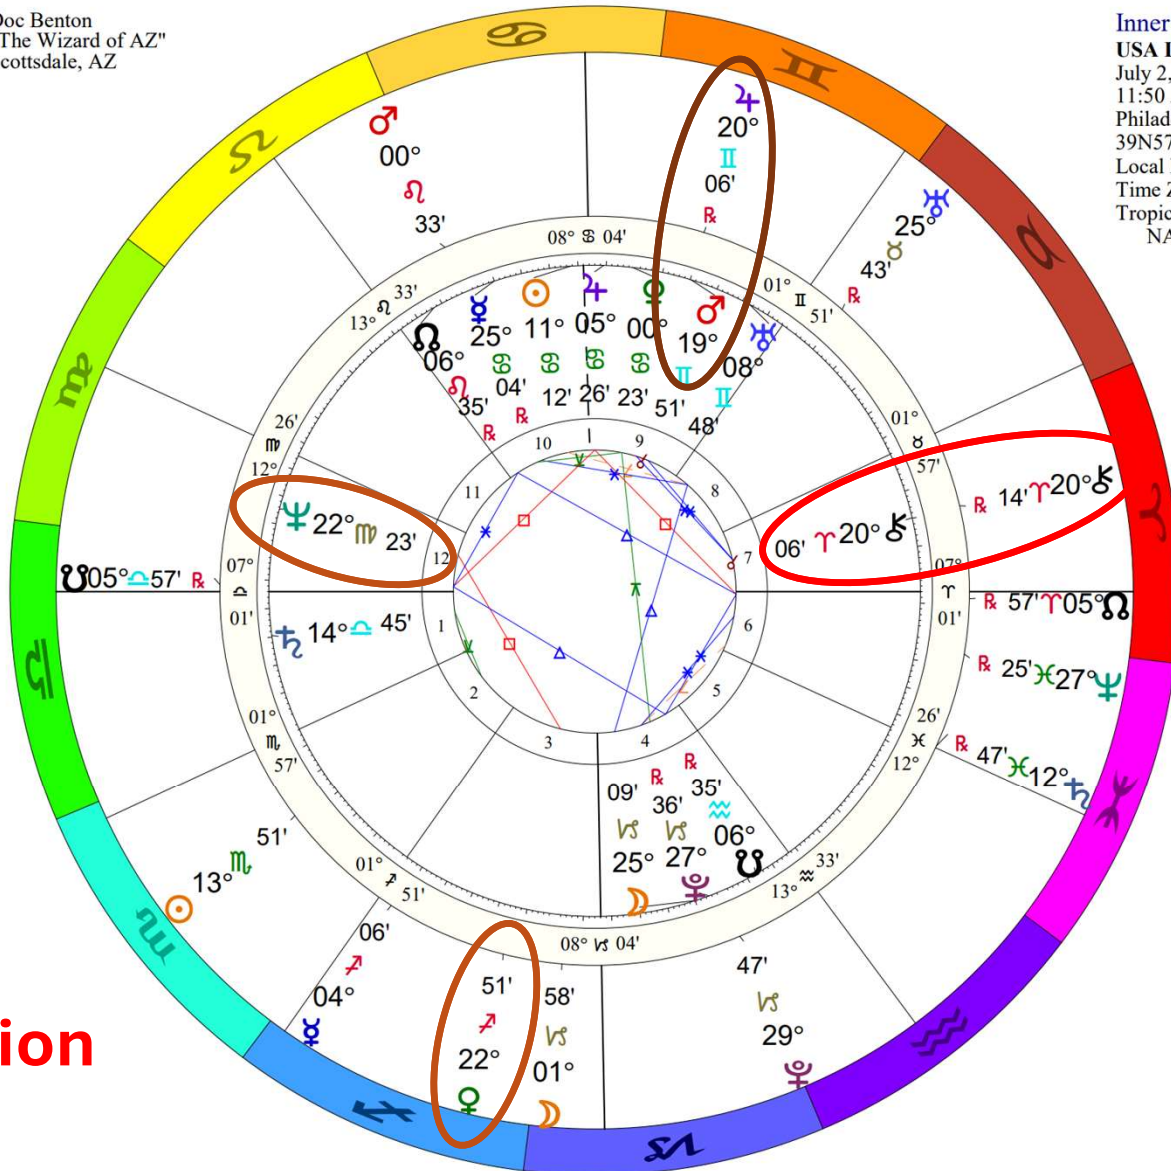

Doc Benton
"The Wizard of AZ"
Scottsdale, AZ

Inner Ring:
USA Libra
July 2, 1776
11:50 AM
Philadelphia, PA
39N57'08" 75W09'51"
Local Mean Time
Time Zone: 0 hours West
Tropical Regiomontanus
NATAL CHART

Outer Ring:
2024 Election
November 5, 2024
12:00 PM
Scottsdale, Arizona
33N30'33" 111W53'54"
Standard Time
Time Zone: 7 hours West
Tropical 0-Aries
NATAL CHART

♄♃	0°00'a
♄♄	0°09'a
♀♃	0°10'a
♄♃	0°10's
♃♃	0°11'a
♄♃	0°11'a
♃♃	0°14'a
♃♄	0°23'a
♄♃	0°28's
♃♄	0°30's
♃♃	0°31'a
♃♃	0°31'a
♃♄	0°33'a
♀♃	0°36's
♃♃	0°38's
♃♃	0°38's
♃♃	0°38's
♃♃	0°38's
♄♃	0°39's
♄♃	0°48'a
♃♃	0°53'a

**2024
USA/Election
Biwheel**