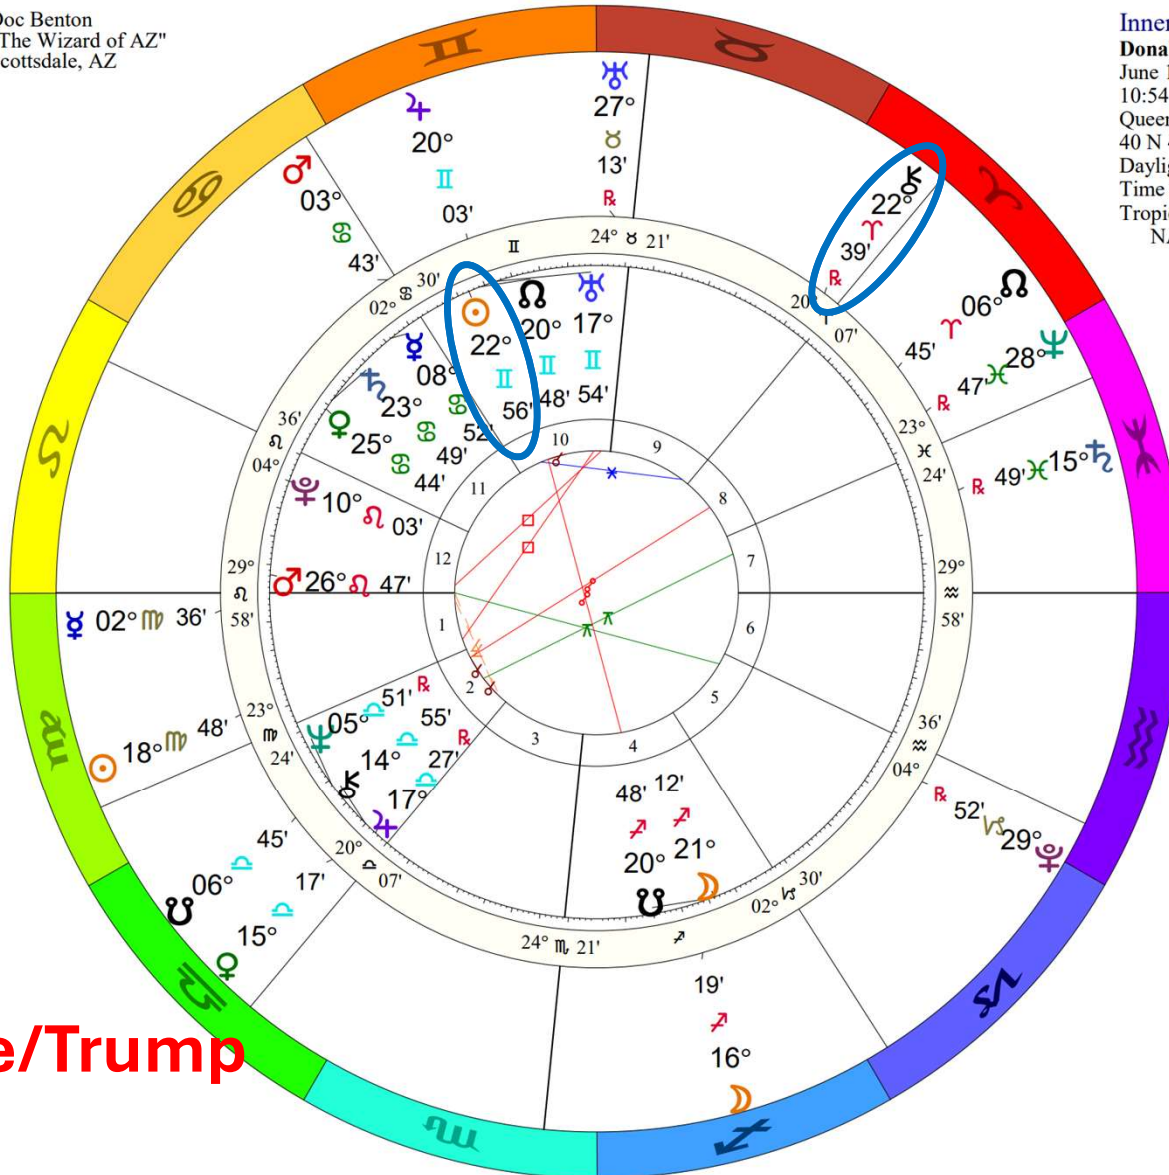

Doc Benton
"The Wizard of AZ"
Scottsdale, AZ

Inner Ring:
Donald Trump
June 14, 1946
10:54 AM
Queens Cou, Jamaica Hospital Queens
40 N 42 73W48'59"
Daylight Saving Time
Time Zone: 5 hours West
Tropical Regiomontanus
NATAL CHART

Outer Ring:
Second Debate
September 10, 2024
6:00 PM
Scottsdale, Arizona
33N30'33" 111W53'54"
Standard Time
Time Zone: 7 hours West
Tropical 0-Aries
NATAL CHART

♂*♁	0°01's
♁♁♂	0°06's
♁♁♂	0°09's
♁*♂	0°17's
♁♁♂	0°19'a
♂♂♀	0°22's
♂♁♁	0°22'a
♂♁♂	0°27'a
♁♂♂	0°45'a
♂♂♂	0°45'a
♂♁♂	0°54'a
♂♁♂	0°54's
♂♂♁	0°55's
♂♂♂	0°55's

2nd Debate/Trump Biwheel