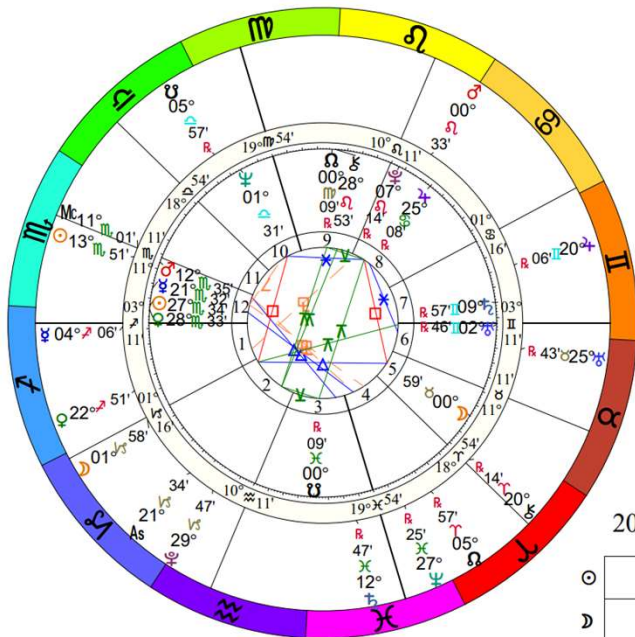

Inner Ring:

Joe Biden
November 20, 1942
8:30 AM
Scranton, Pennsylvania
41 N 25 75 W 40
War Time
Time Zone: 5 hours West
Tropical Regiomontanus
NATAL CHART

Outer Ring:

2024 Election
November 5, 2024
12:00 PM
Scottsdale, Arizona
33N30'33" 111W53'54"
Standard Time
Time Zone: 7 hours West
Tropical 0-Aries
NATAL CHART

☉Δ♊	0°09's	♃*♄	0°35'a
♁♁♊	0°11's	♁♁♁	0°35's
♂Δ♌	0°11'a	♁♁♂	0°35's
♁♁♊	0°22'a	♁♁♁	0°38's
♂♂♊	0°22'a	♁♁♁	0°49'a
♂♁♁	0°24's	♁♁♁	0°54'a
♁♂♁	0°24's	♁*♁♁	0°58'a
♁♁♁	0°27's	♁♁♁	0°59's
♁♁♁	0°27's		

Doc Benton
"The Wizard of AZ"
Scottsdale, AZ