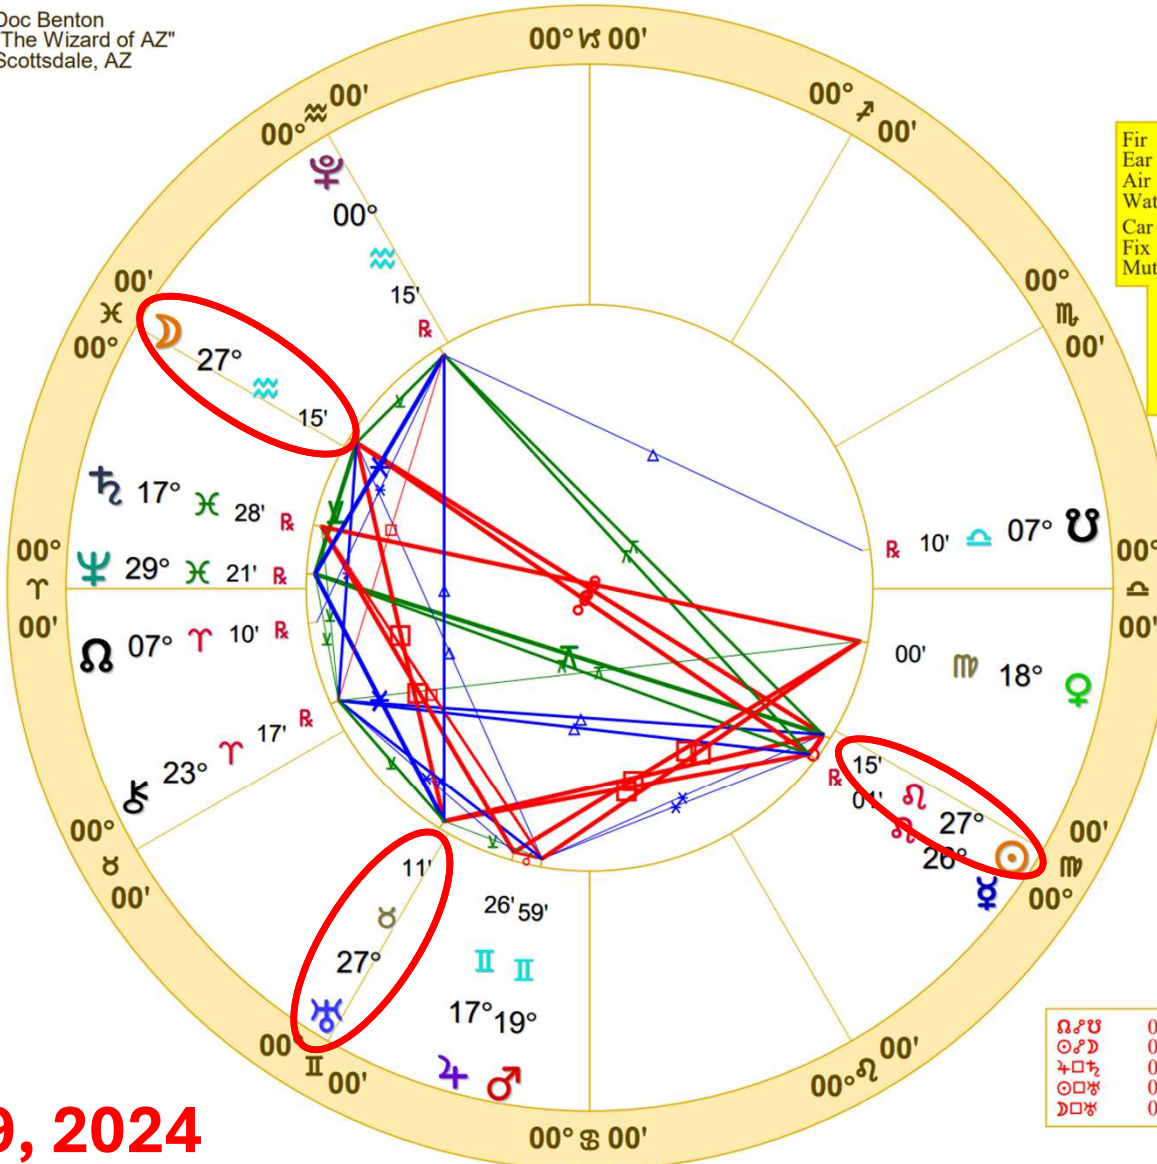

Doc Benton
"The Wizard of AZ"
Scottsdale, AZ

NATAL CHART

Transits
August 19, 2024
11:25:34 AM
Standard Time
Scottsdale, Arizona
33N30'33" 111W53'54"
Time Zone: 7 hours West
Geocentric
Tropical 0-Aries

Fir	2	0
Ear	2	0
Air	4	0
Wat	2	1
Car	0	0
Fix	5	1
Mut	5	0
P A S C E N D		
L A N E N T		

Long.	Dwada-samsa	Speed
☉ 27 ♏ 15'11"	27 II 02	0.58
☽ 27 ♏ 15'11"	27 ♀ 02	14.52
♃ 26 ♏ 01R	12 II 09	0.50R
♀ 18 ♏ 00	6 ♀ 02	1.14
♂ 19 II 59	29 ♃ 51	0.38
♄ 17 II 26	29 ♀ 15	0.09
♅ 17 ♏ 28R	29 ♏ 36	0.04R
♆ 27 ♃ 11	26 ♃ 14	0.01
♁ 29 ♏ 21R	22 ♏ 11	0.01R
♂ 0 ♏ 15R	2 ♏ 59	0.01R
♄ 23 ♀ 17R	9 ♃ 23	0.01R
♁ 7 ♀ 10R	26 II 03	0.05R
♁ 6 ♏ 12	14 ♃ 22	0.49
♁ 10 ♏ 38	7 ♀ 37	0.59
♁ 7 ♁ 10R	26 ♀ 03	0.05R

♁♂♁	0°00'a	♀♂♂	0°32's	♁♁♁	1°10's
♁♂♁	0°00's	♀♁♂	0°34's	♁♁♁	1°13's
♁♁♂	0°02'a	♁♁♁	0°54's	♁♁♁	1°14's
♁♁♁	0°04's	♁♁♁	0°58'a	♁♁♁	1°14's
♁♁♁	0°04's	♁♁♁	0°58'a	♀♁♁	1°59'a

DNC
August 19, 2024