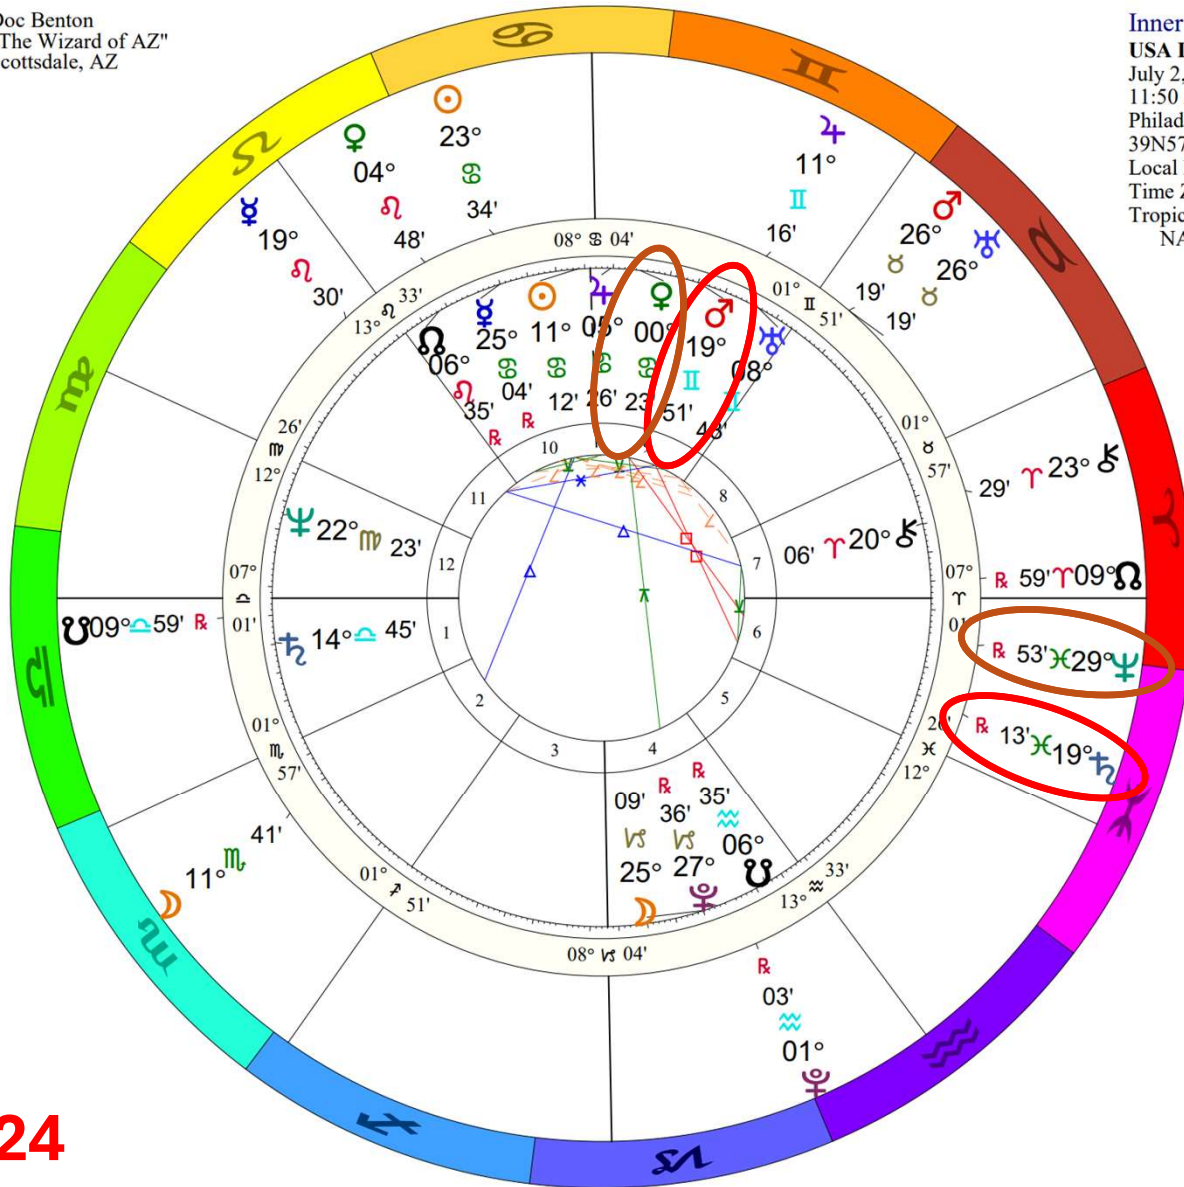

Outer Ring:
Transits
 July 15, 2024
 7:04:34 AM
 Scottsdale, Arizona
 33N30'33" 111W53'54"
 Standard Time
 Time Zone: 7 hours West
 Tropical 0-Aries
 NATAL CHART

♁♂♁	0°04's
♁♂♁	0°04's
♁♂♁	0°04's
♁♂♁	0°15'a
♁♂♁	0°20'a
♁♂♁	0°21'a
♁♂♁	0°21'a
♁♂♁	0°23'a
♁♂♁	0°27'a
♁♂♁	0°27'a
♁♂♁	0°32's
♁♂♁	0°33's
♁♂♁	0°35's
♁♂♁	0°35's
♁♂♁	0°38'a
♁♂♁	0°38'a
♁♂♁	0°39's
♁♂♁	0°45'a
♁♂♁	0°47'a
♁♂♁	0°52'a

RNC/Trump
July 15, 2024

Doc Benton
 "The Wizard of AZ"
 Scottsdale, AZ

Inner Ring:
USA Libra
 July 2, 1776
 11:50 AM
 Philadelphia, PA
 39N57'08" 75W09'51"
 Local Mean Time
 Time Zone: 0 hours West
 Tropical Regiomontanus
 NATAL CHART