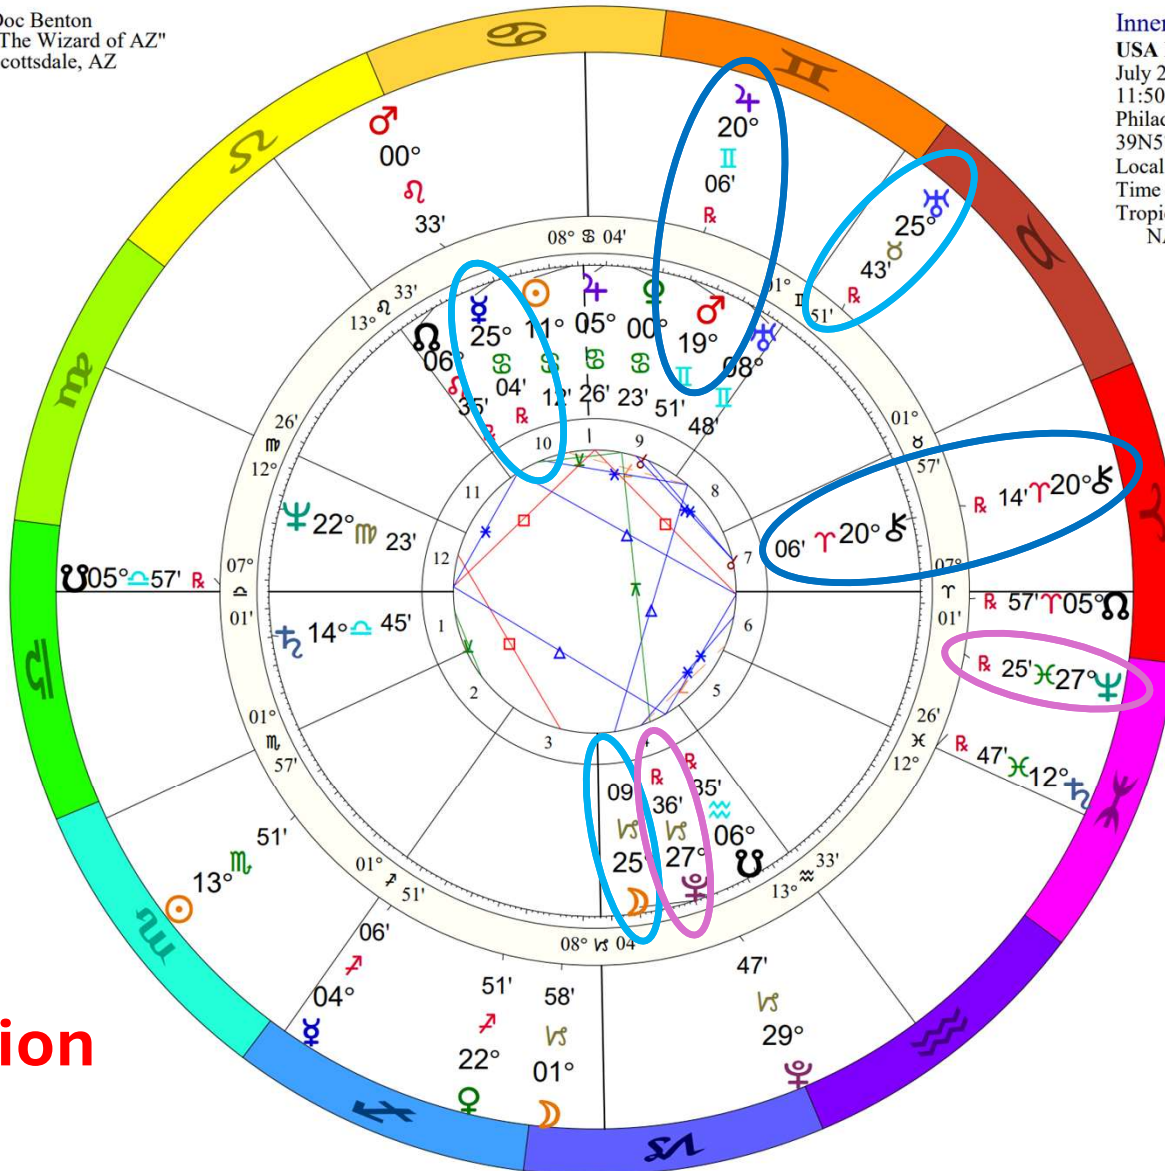

Doc Benton
"The Wizard of AZ"
Scottsdale, AZ

Inner Ring:
USA Libra
July 2, 1776
11:50 AM
Philadelphia, PA
39N57'08" 75W09'51"
Local Mean Time
Time Zone: 0 hours West
Tropical Regiomontanus
NATAL CHART

Outer Ring:
2024 Election
November 5, 2024
12:00 PM
Scottsdale, Arizona
33N30'33" 111W53'54"
Standard Time
Time Zone: 7 hours West
Tropical 0-Aries
NATAL CHART

♄*♄	0°00'a
♄♄♄	0°09'a
♀♃♄	0°10'a
♄♃♄	0°10's
♃♃♄	0°11'a
♄♄♄	0°11'a
♄♄♄	0°14'a
♄♄♄	0°23'a
♄♃♀	0°28's
♃♃♄	0°30's
♄♃♄	0°31'a
♄♃♄	0°31'a
♄♄♄	0°33'a
♀♃♄	0°36's
♃♃♄	0°38's
♄♄♄	0°38's
♄*♃	0°38's
♃*♃	0°38's
♄*♄	0°48'a
♄♃♄	0°53'a

**2024
USA/Election
Biwheel**