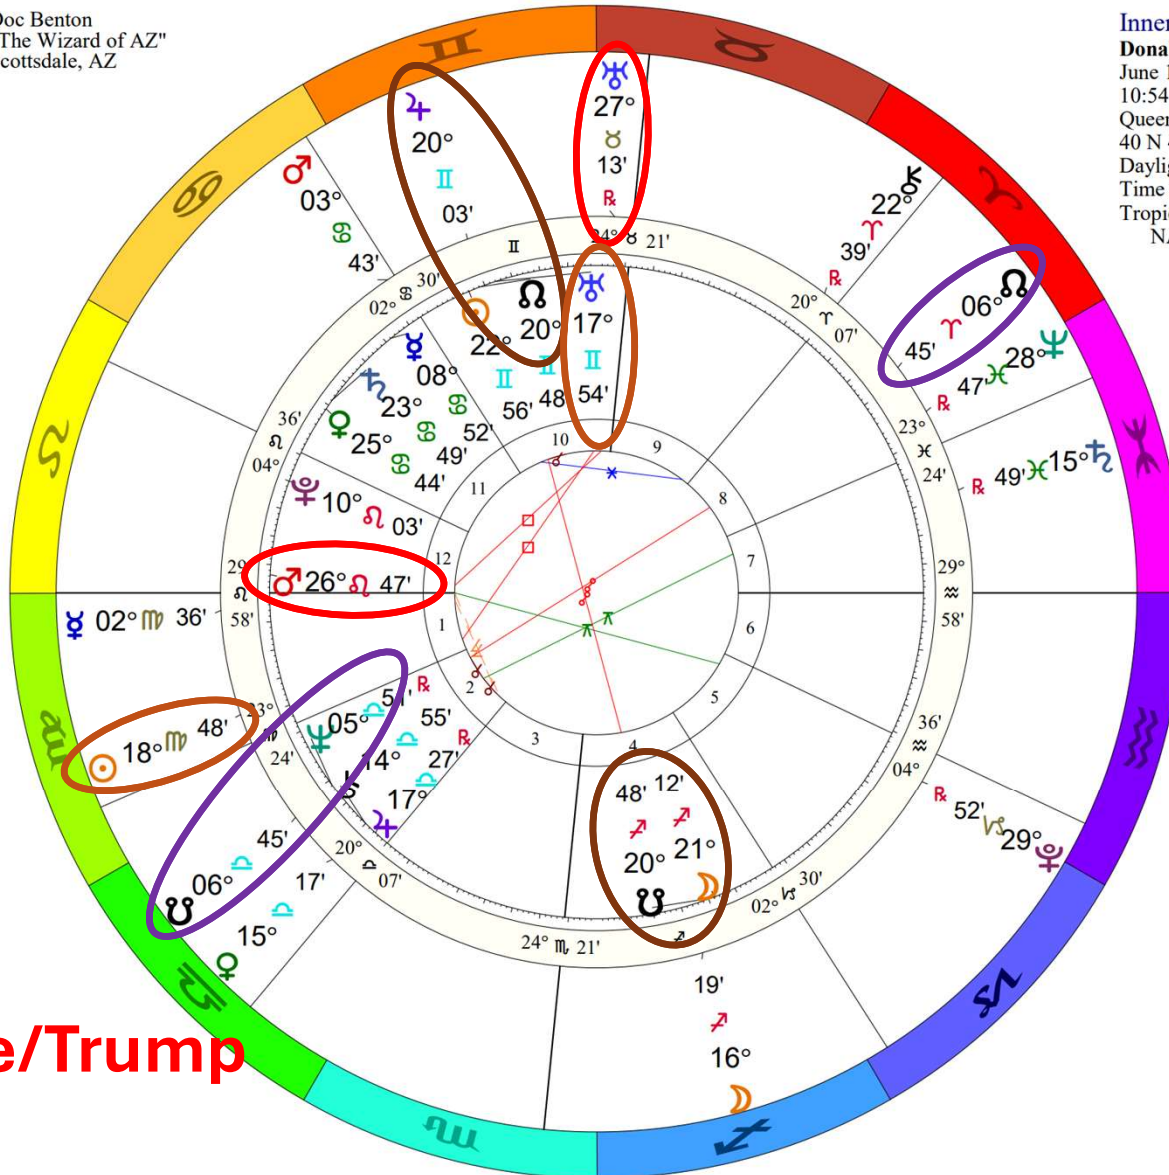

Doc Benton
"The Wizard of AZ"
Scottsdale, AZ

Inner Ring:
Donald Trump
June 14, 1946
10:54 AM
Queens Cou, Jamaica Hospital Queens
40 N 42 73W48'59"
Daylight Saving Time
Time Zone: 5 hours West
Tropical Regiomontanus
NATAL CHART

Outer Ring:
Second Debate
September 10, 2024
6:00 PM
Scottsdale, Arizona
33N30'33" 111W53'54"
Standard Time
Time Zone: 7 hours West
Tropical 0-Aries
NATAL CHART

♄*♁	0°01's
♁♁♁	0°06's
♁♁♁	0°09's
♁*♄	0°17's
♁♁♁	0°19'a
♄♄♄	0°22's
♁♁♁	0°22'a
♄♁♁	0°27'a
♁♄♁	0°45'a
♁♄♁	0°45'a
♄♁♁	0°54'a
♁♁♁	0°54's
♁♄♁	0°55's
♁♄♁	0°55's

2nd Debate/Trump Biwheel