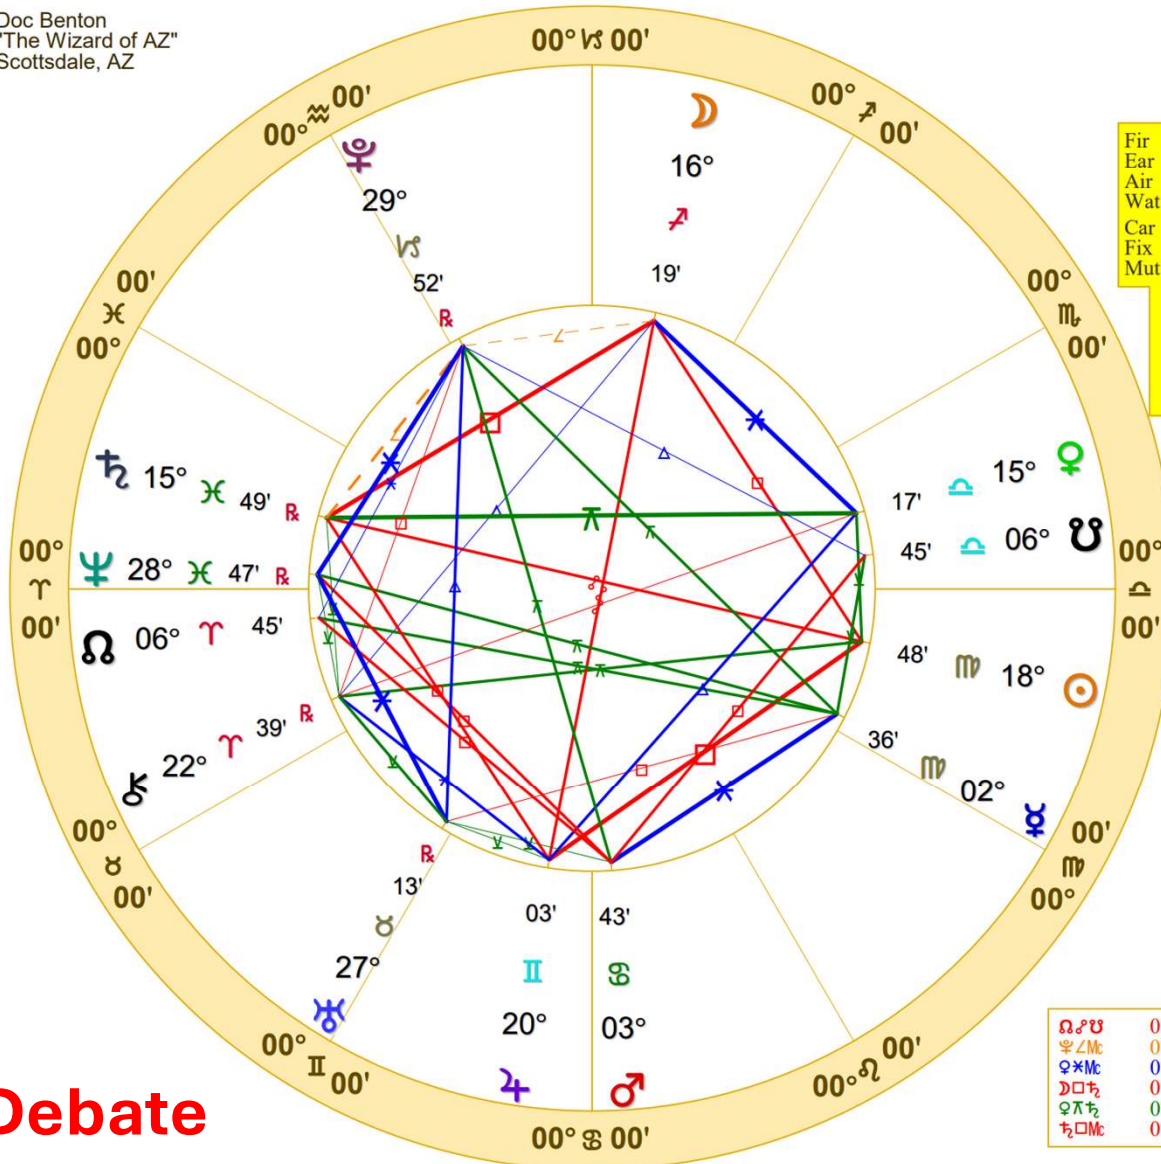

Doc Benton
"The Wizard of AZ"
Scottsdale, AZ

NATAL CHART

Second Debate
September 10, 2024
6:00 PM
Standard Time
Scottsdale, Arizona
33N30'33" 111W53'54"
Time Zone: 7 hours West
Geocentric
Tropical 0-Aries

Fir 1 0
Ear 4 0
Air 2 0
Wat 3 1
Car 3 0
Fix 1 0
Mut 6 1
P A S C E N D
L A N E N T

	Long.	Dwada-samsa	Speed
☉	18 17 47'52"	15 11 34	0 58
☽	16 19 19'15"	15 11 51	12 37
☿	2 17 36	1 12 12	1 33
♀	15 17	3 11 19	1 13
♂	3 38 43	14 11 31	0 35
♃	20 11 03	0 11 35	0 05
♄	15 11 49R	9 11 43	0 05R
♅	27 11 13R	26 11 38	0 00R
♆	28 11 47R	15 11 28	0 02R
♇	29 11 52R	28 11 20	0 01R
♈	22 11 39R	1 11 43	0 02R
♉	6 11 45	21 11 03	0 00
♊	5 11 28	5 11 42	1 26
♋	14 11 56	29 11 13	0 55
♌	6 11 45	21 11 03	0 00

♌♃♂	0°00'a	♄♂♂	0°57'a	♂♂♂	1°17'a
♆♂♂	0°04's	♂♂♂	1°03's	♂♂♂	1°23'a
♂♂♂	0°20'a	♆♂♂	1°04's	♂♂♂	1°28's
♂♂♂	0°31's	♂♂♂	1°07'a	♂♂♂	1°34'a
♂♂♂	0°32'a	♂♂♂	1°15'a	♂♂♂	1°46's
♂♂♂	0°52'a	♂♂♂	1°17'a		

Second Debate