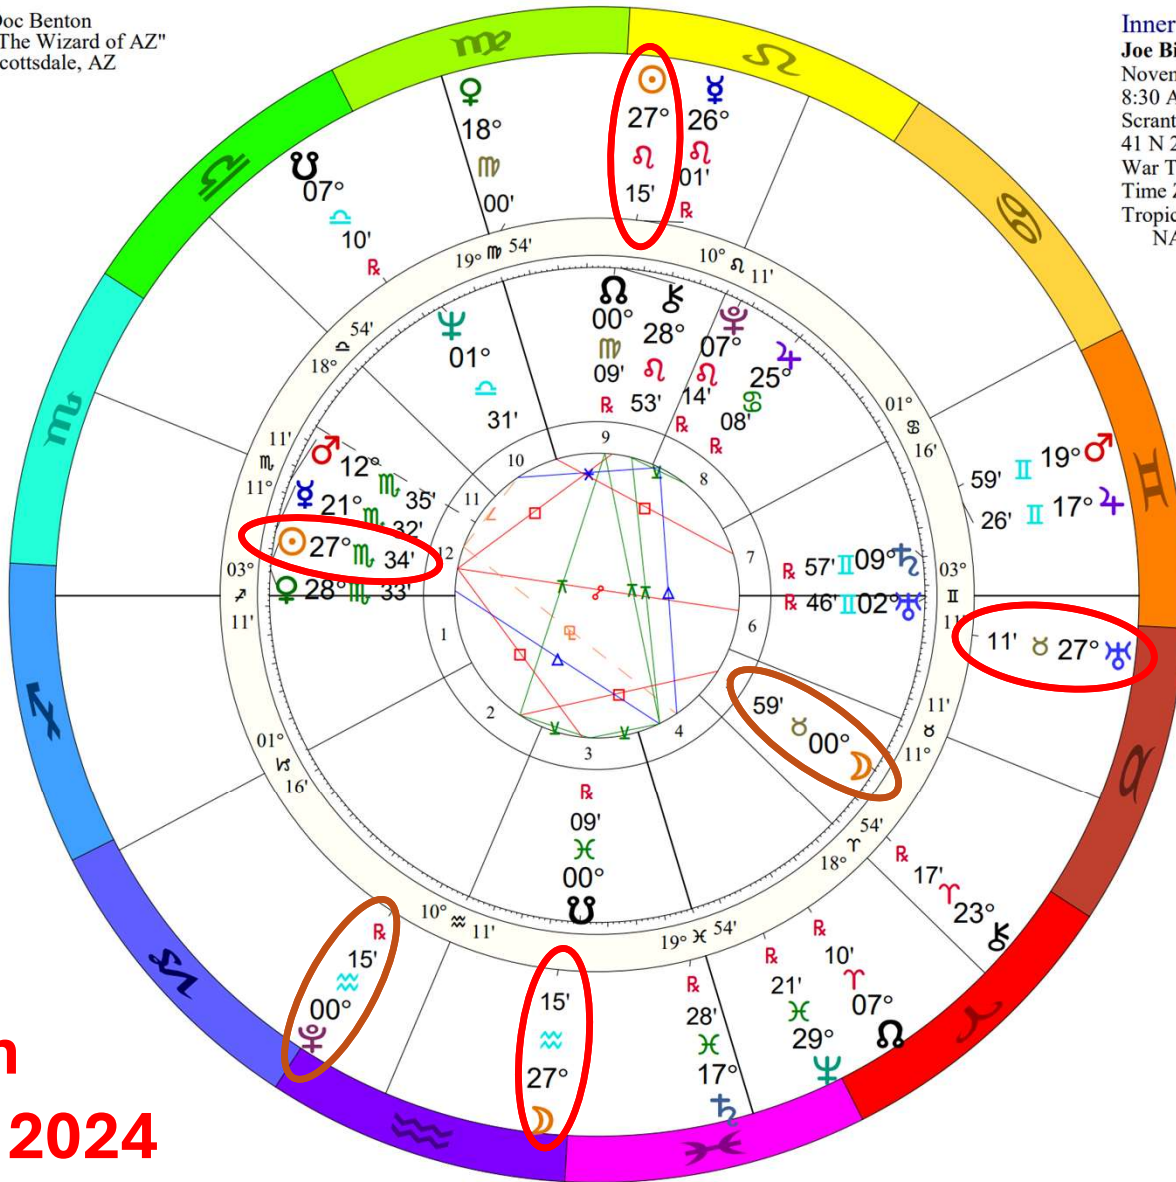

Doc Benton
"The Wizard of AZ"
Scottsdale, AZ

Inner Ring:
Joe Biden
November 20, 1942
8:30 AM
Scranton, Pennsylvania
41 N 25 75 W 40
War Time
Time Zone: 5 hours West
Tropical Regiomontanus
NATAL CHART

Outer Ring:
Transits
August 19, 2024
11:25:34 AM
Scottsdale, Arizona
33N30'33" 111W53'54"
Standard Time
Time Zone: 7 hours West
Tropical 0-Aries
NATAL CHART

☿△Ω	0°03's
♁×♂	0°03's
♁□♂	0°05's
♂♂♂	0°06'a
♂♂♂	0°06'a
☉□♂	0°18'a
☉□♂	0°18'a
♂♂♂	0°22'a
♂♂♂	0°28'a
♂♂♂	0°38'a
♂♂♂	0°38'a
♂♂♂	0°41's
♂□♂	0°44's
♀♂♂	0°48'a
♂♂♂	0°48's
♂♂♂	0°48's
♂♂♂	0°53'a

DNC/Biden
August 19, 2024