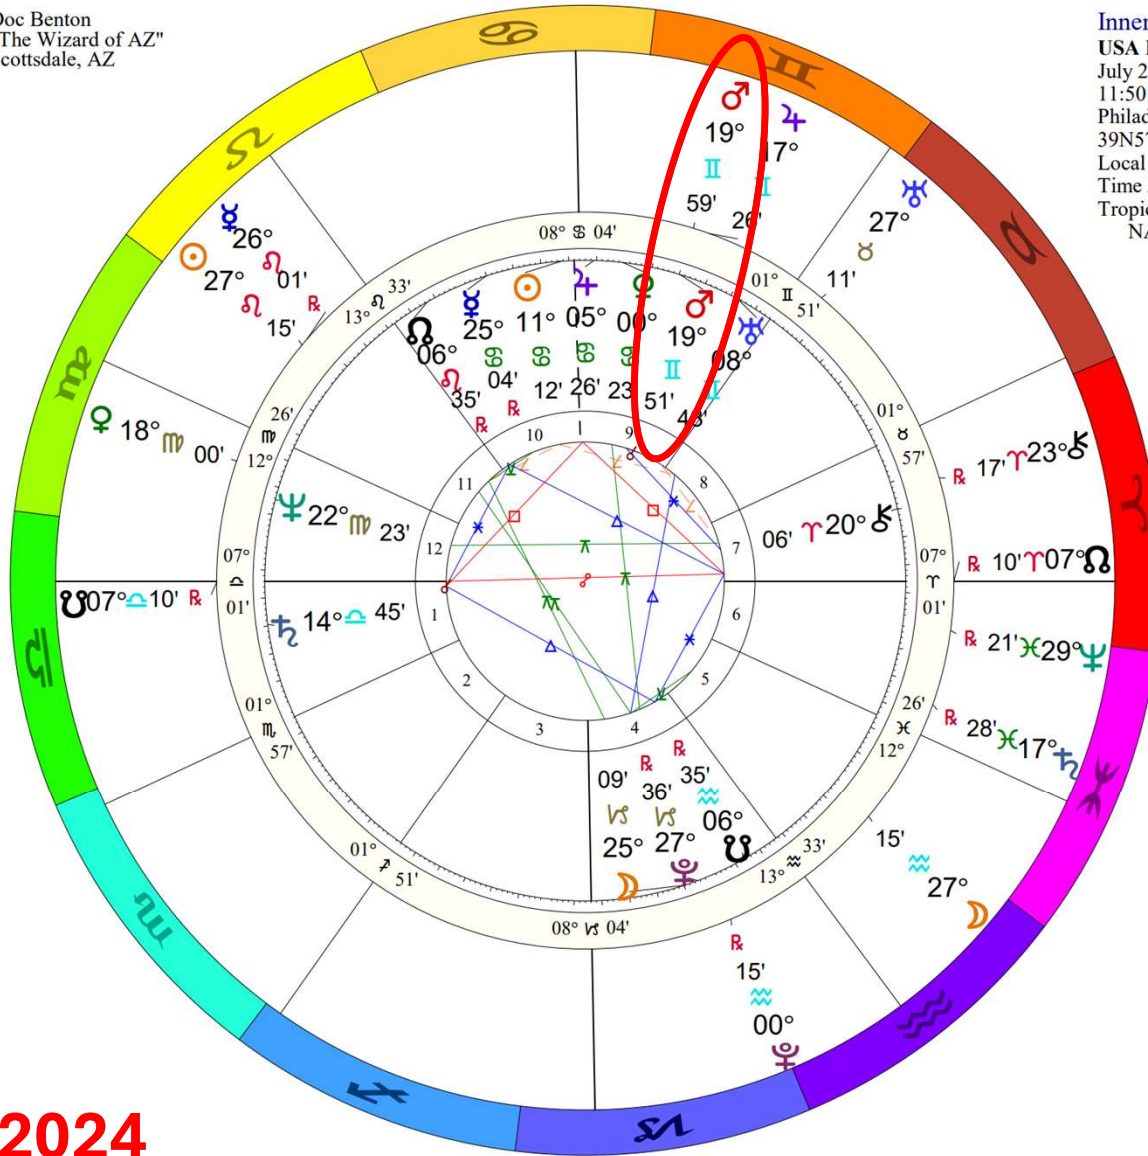

Doc Benton
 "The Wizard of AZ"
 Scottsdale, AZ

Inner Ring:
Joe Biden
 November 20, 1942
 8:30 AM
 Scranton, Pennsylvania
 41 N 25 75 W 40
 War Time
 Time Zone: 5 hours West
 Tropical Regiomontanus
 NATAL CHART

Outer Ring:
Transits
 August 19, 2024
 11:25:34 AM
 Scottsdale, Arizona
 33N30'33" 111W53'54"
 Standard Time
 Time Zone: 7 hours West
 Tropical 0-Aries
 NATAL CHART

☿△Ω	0°03's
♁×♂	0°03's
♁□♂	0°05's
♂♂♂	0°06'a
♂♂♂	0°06'a
☉□□	0°18'a
☉□□	0°18'a
☉♂♂	0°22'a
♂♂♂	0°28'a
♂♂♂	0°38'a
♂♂♂	0°38'a
♂♂♂	0°41's
♂□♂	0°44's
♀♂♂	0°48'a
♂♂♂	0°48's
♂♂♂	0°48's
♂♂♂	0°53'a

DNC/Biden
August 19, 2024

Doc Benton
 "The Wizard of AZ"
 Scottsdale, AZ

Inner Ring:
 USA Libra
 July 2, 1776
 11:50 AM
 Philadelphia, PA
 39N57'08" 75W09'51"
 Local Mean Time
 Time Zone: 0 hours West
 Tropical Regiomontanus
 NATAL CHART