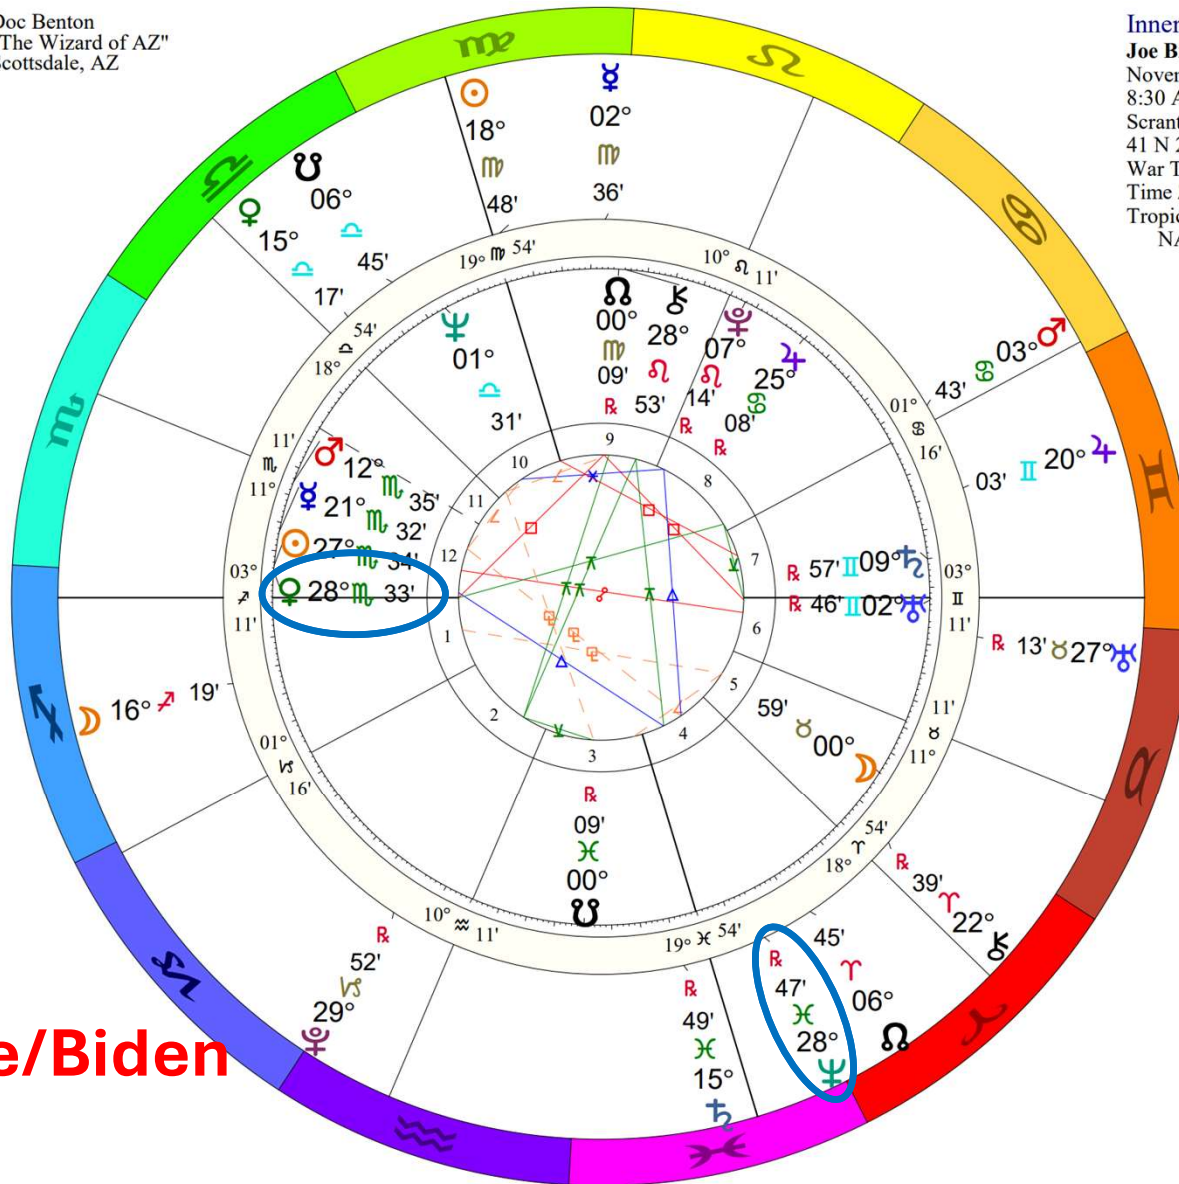

Outer Ring:
Second Debate
 September 10, 2024
 6:00 PM
 Scottsdale, Arizona
 33N30'33" 111W53'54"
 Standard Time
 Time Zone: 7 hours West
 Tropical 0-Aries
 NATAL CHART

Second Debate's planets on left side, and Donald Trump's planets on bottom:

♃♄	0°09's	♂♃	0°45'a
♁♂	0°17's	♄♃	0°54'a
♄♀	0°22's	♁♁	0°54's
♁♂	0°27'a	♂♂	0°55's
♁♃	0°45'a	♂♂	0°55's

2nd Debate/Trump Aspects

Doc Benton
 "The Wizard of AZ"
 Scottsdale, AZ

Doc Benton
 "The Wizard of AZ"
 Scottsdale, AZ

Inner Ring:

Joe Biden
 November 20, 1942
 8:30 AM
 Scranton, Pennsylvania
 41 N 25 75 W 40
 War Time
 Time Zone: 5 hours West
 Tropical Regiomontanus
 NATAL CHART

Outer Ring:

Second Debate
 September 10, 2024
 6:00 PM
 Scottsdale, Arizona
 33N30'33" 111W53'54"
 Standard Time
 Time Zone: 7 hours West
 Tropical 0-Aries
 NATAL CHART