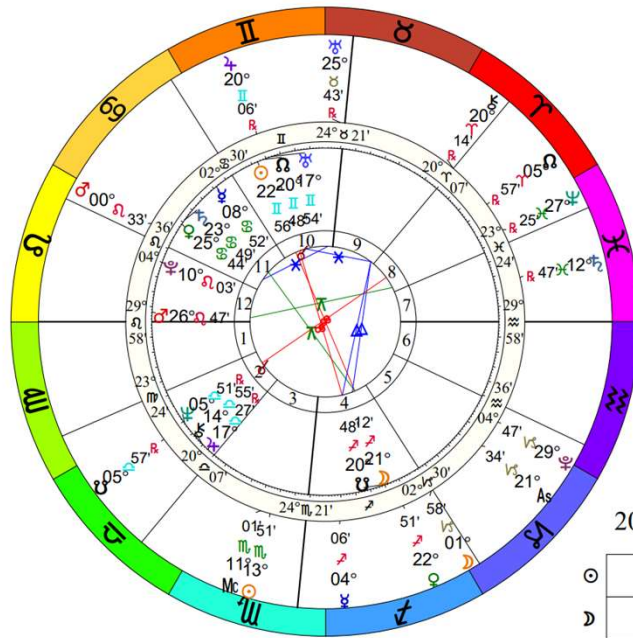

Inner Ring:

Donald Trump
June 14, 1946
10:54 AM
Queens Cou.,Jamaica Hospital Queens
40 N 42 73W48'59"
Daylight Saving Time
Time Zone: 5 hours West
Tropical Regiomontanus
NATAL CHART

Outer Ring:

2024 Election
November 5, 2024
12:00 PM
Scottsdale, Arizona
33N30'33" 111W53'54"
Standard Time
Time Zone: 7 hours West
Tropical 0-Aries
NATAL CHART

♀*♁	0°02's	♁♁♂	0°38'a
♁♁♀	0°04'a	♁♁♂	0°43's
♂♁♁	0°07'a	♁♁♂	0°43's
♂♁♁	0°07'a	♁♁♂	0°58'a
♁*♂	0°34's	♁♁♂	0°58's
♁♁♂	0°34's		

Doc Benton
"The Wizard of AZ"
Scottsdale, AZ