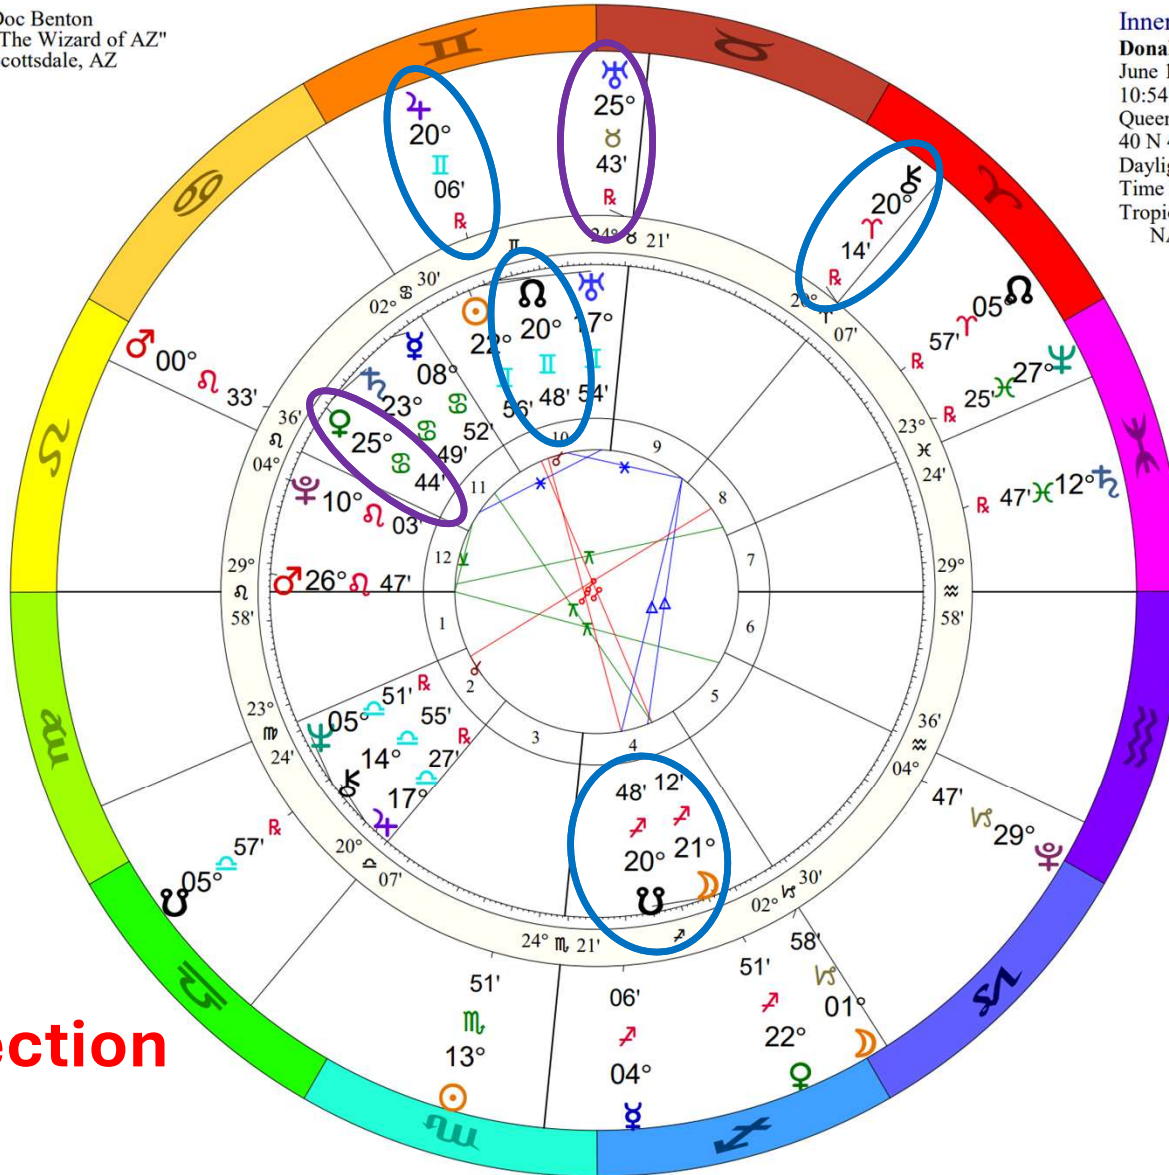

Doc Benton
"The Wizard of AZ"
Scottsdale, AZ

Inner Ring:
Donald Trump
June 14, 1946
10:54 AM
Queens Cou., Jamaica Hospital Queens
40 N 42 73W48'59"
Daylight Saving Time
Time Zone: 5 hours West
Tropical Regiomontanus
NATAL CHART

Outer Ring:
2024 Election
November 5, 2024
12:00 PM
Scottsdale, Arizona
33N30'33" 111W53'54"
Standard Time
Time Zone: 7 hours West
Tropical 0-Aries
NATAL CHART

♁♂♂	0°02's
♁♂♀	0°04'a
♂♂♂	0°07'a
♂♂♂	0°07'a
♂♂♂	0°10's
♂♂♂	0°22's
♂♂♂	0°34's
♂♂♂	0°34's
♂♂♂	0°35'a
♂♂♂	0°38'a
♂♂♂	0°43's
♂♂♂	0°43's
♂♂♂	0°46's
♂♂♂	0°46's
♂♂♂	0°58'a
♂♂♂	0°58's
♂♂♂	0°59's

2024 Trump/Election Biwheel