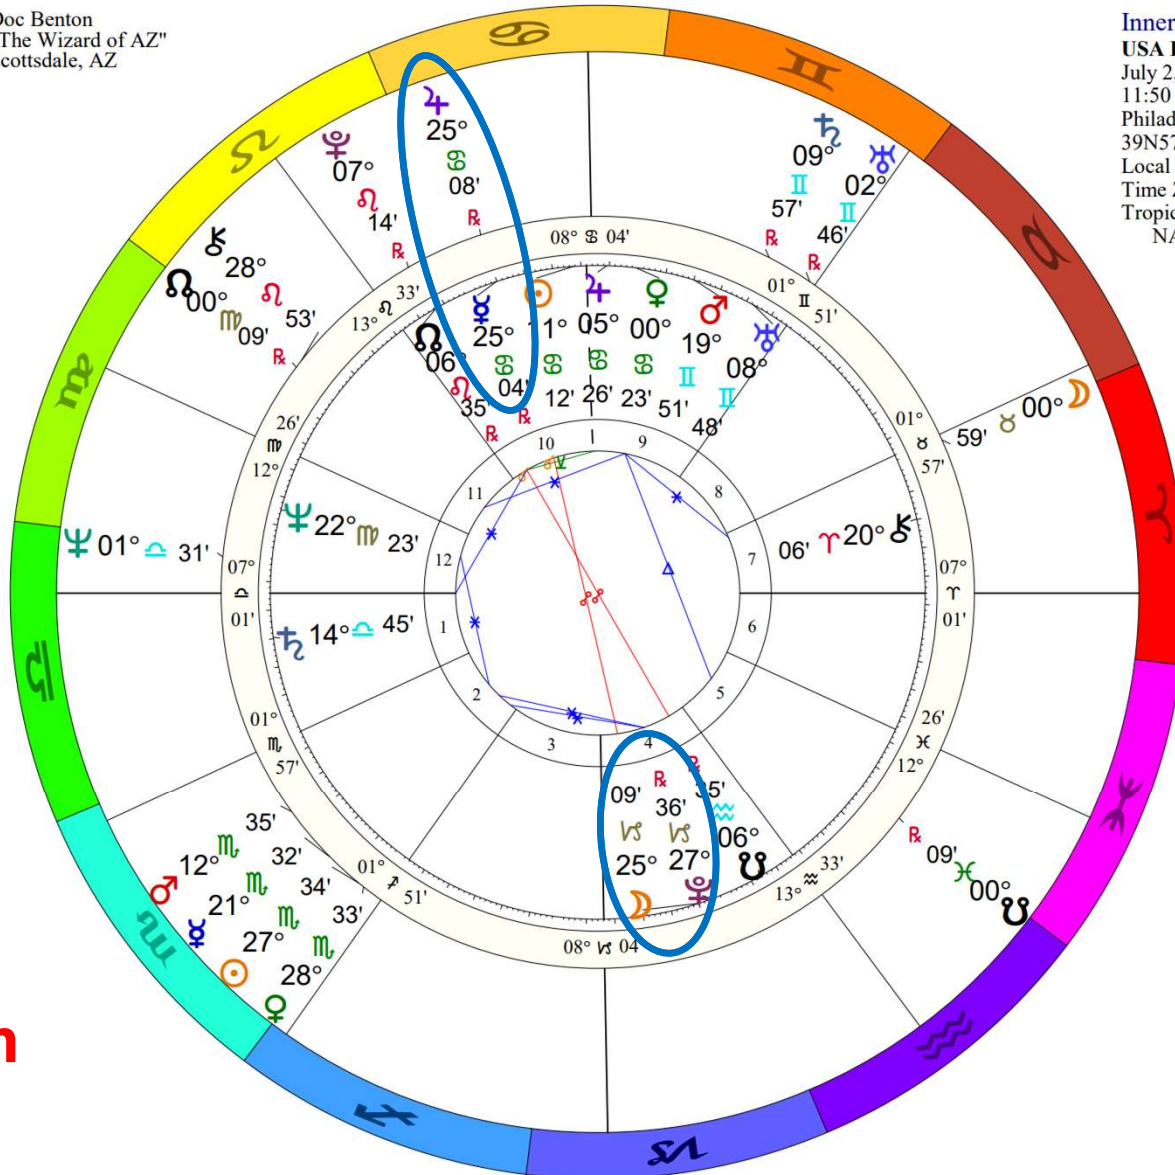

Doc Benton
"The Wizard of AZ"
Scottsdale, AZ

Inner Ring:

USA Libra
July 2, 1776
11:50 AM
Philadelphia, PA
39N57'08" 75W09'51"
Local Mean Time
Time Zone: 0 hours West
Tropical Regiomontanus
NATAL CHART

Outer Ring:

Joe Biden
November 20, 1942
8:30 AM
Scranton, Pennsylvania
41 N 25 75 W 40
War Time
Time Zone: 5 hours West
Tropical Regiomontanus
NATAL CHART

♃♂♂	0°01's
♃♂♂	0°03'a
♂♂♂	0°03's
♂♂♂	0°04's
♂♂♂	0°11'a
♂♂♂	0°13'a
♂♂♂	0°14's
♂♂♂	0°14's
♂♂♂	0°36's
♂♂♂	0°38's
♂♂♂	0°38's
♂♂♂	0°50's
♂♂♂	0°51'a
♂♂♂	0°57's

**USA/Biden
Biwheel**