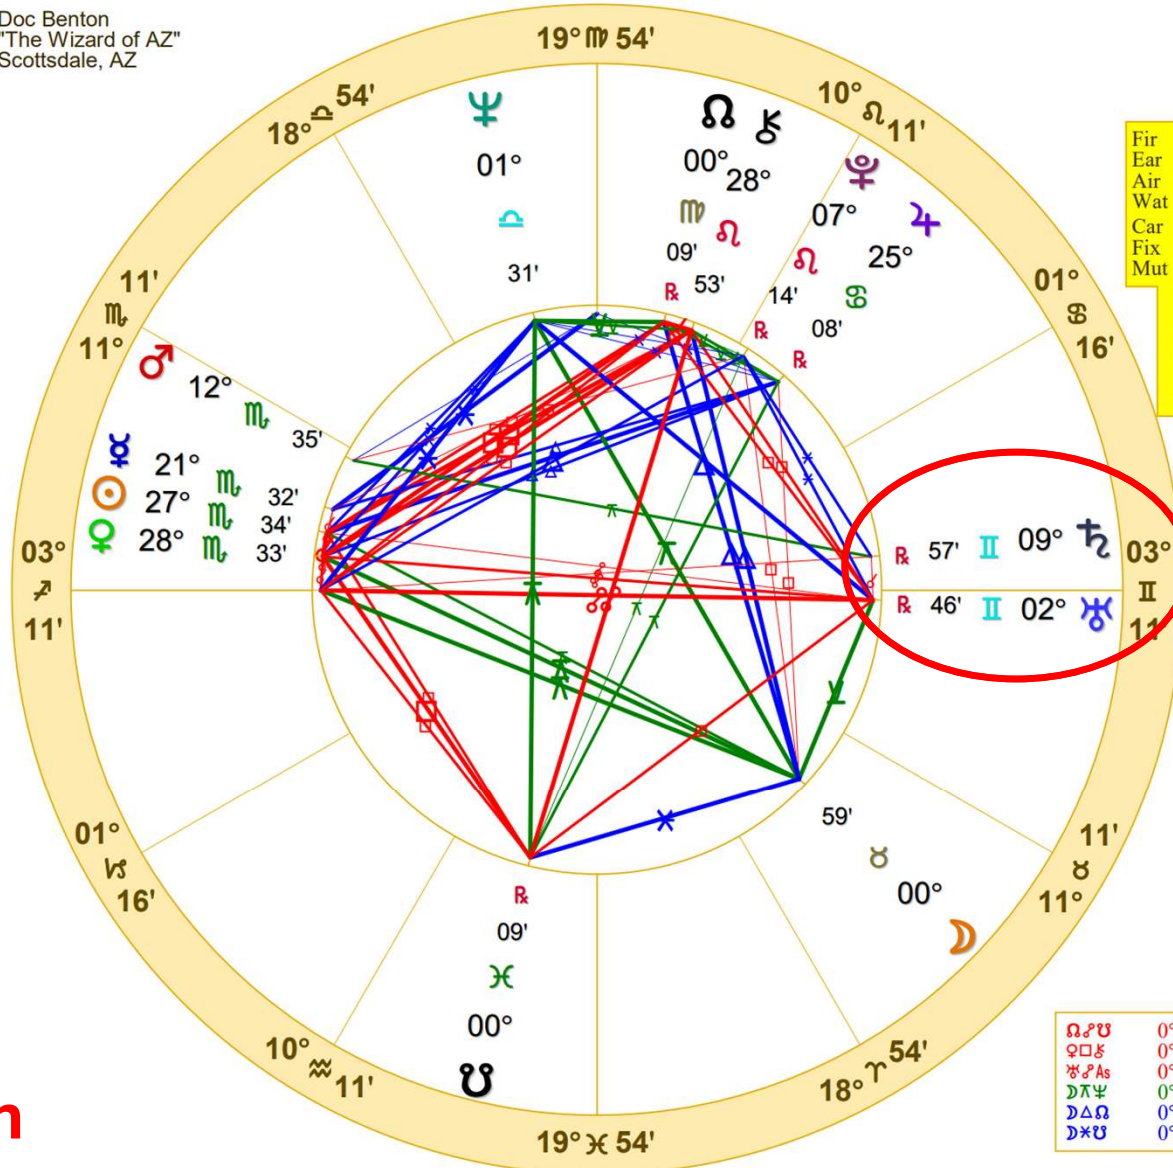

Doc Benton
"The Wizard of AZ"
Scottsdale, AZ

NATAL CHART

Joe Biden

November 20, 1942
8:30 AM

War Time

Scranton, Pennsylvania

41 N 25 75 W 40

Time Zone: 5 hours West

Geocentric

Tropical Regiomontanus

Fir	1	1
Ear	1	0
Air	3	0
Wat	5	0
Car	2	0
Fix	6	0
Mut	2	1
P L A S C E N D		

Long.	Dwada-samsa	Speed
☉ 27 33'34"	0 43	1 01
☾ 0 8 59'06"	11 49	12 36
♃ 21 13 32	18 26	1 36
♀ 28 13 33	12 39	1 15
♂ 12 13 35	1 05	0 41
♄ 25 28 08R	1 36	0 02R
♅ 9 11 57R	29 26	0 05R
♆ 2 11 46R	3 17	0 03R
♇ 1 11 31	18 11	0 01
♈ 7 14 14R	26 43	0 00R
♉ 28 14 53	16 35	0 03
♊ 0 11 09R	1 47	0 11R
♋ 3 11 11	8 12	0 47
♌ 19 11 54	28 51	1 04
♍ 0 11 09R	1 47	0 11R

♃♂♂	0°00'a	♃♂♂	1°00's	♃♂♂	1°22's
♀♂♂	0°20'a	♃♂♂	1°16'a	♀♂♂	1°36'a
♃♂♂	0°25's	♃♂♂	1°16'a	♀♂♂	1°36'a
♂♂♂	0°32'a	♃♂♂	1°16'a	♃♂♂	1°38'a
♂♂♂	0°50's	♃♂♂	1°19'a	♃♂♂	1°40's
♂♂♂	0°50's	♃♂♂	1°22's	♂♂♂	1°47'a

Joe Biden