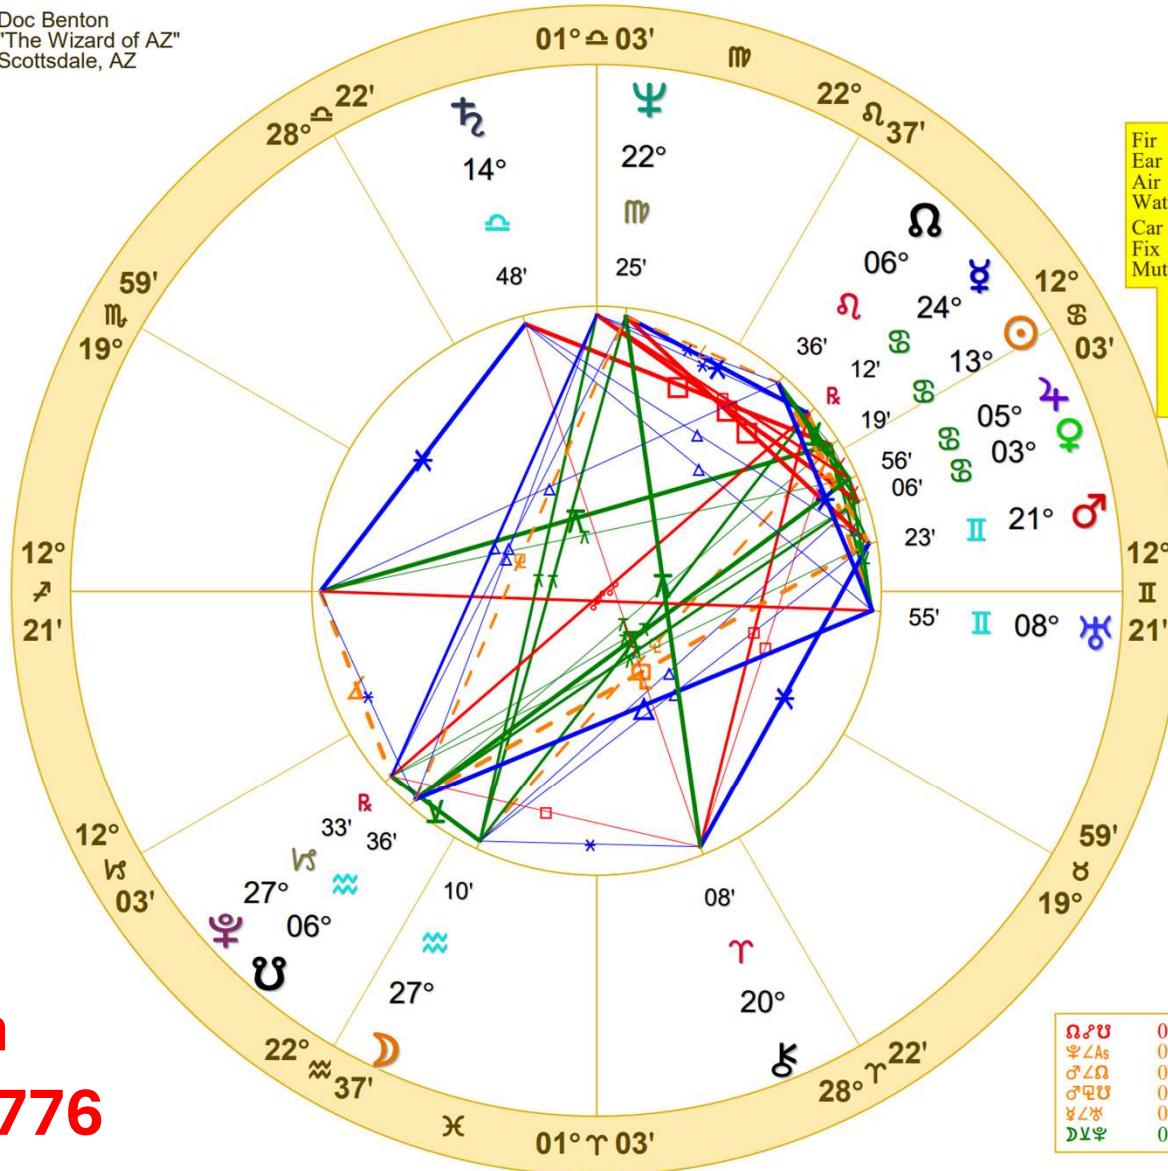

Doc Benton
"The Wizard of AZ"
Scottsdale, AZ

NATAL CHART

USA Sagittarius

July 4, 1776
5:10 PM
Local Mean Time
Philadelphia, PA
39N57'08" 75W09'51"
Time Zone: 0 hours West
Geocentric
Tropical Regiomontanus

Fir	0	1
Ear	2	0
Air	4	0
Wat	4	0
Car	6	0
Fix	1	0
Mut	3	1
P	A	S
L	A	C
A	N	E
N	E	N
E	N	D

Long.	Dwada-samsa	Speed
☉ 13 19'22"	9 ♄ 52	0.57
☽ 27 10'16"	26 ♄ 03	14.28
♃ 24 12R	20 ♀ 22	0.28R
♀ 3 13 06	7 ♃ 15	1.14
♂ 21 II 23	16 22 30	0.41
♄ 5 13 56	11 ♃ 12	0.14
♅ 14 14 48	27 ♃ 40	0.02
♆ 8 II 55	17 ♃ 04	0.03
♁ 22 13 25	29 ♃ 02	0.01
♂ 27 13 33R	0 ♄ 38	0.01R
♁ 20 11 08	1 ♄ 36	0.01
♃ 6 12 36	19 14 10	0.01
♁ 12 12 21	28 ♀ 14	0.49
♃ 1 14 03	12 14 40	1.04
♃ 6 13 36	19 ♀ 10	0.01

♃♂♂	0°00'a	♄♂♂	0°40'a	♃♂♂	1°09'a
♁♂♂	0°12'a	♄♂♂	0°40'a	♃♂♂	1°15's
♂♂♂	0°13'a	♁♂♂	0°49'a	♃♂♂	1°29'a
♂♂♂	0°13'a	♁♂♂	0°49'a	♃♂♂	1°47'a
♂♂♂	0°17'a	♃♂♂	0°58'a		
♂♂♂	0°23'a	♃♂♂	1°03'a		

America
July 4, 1776