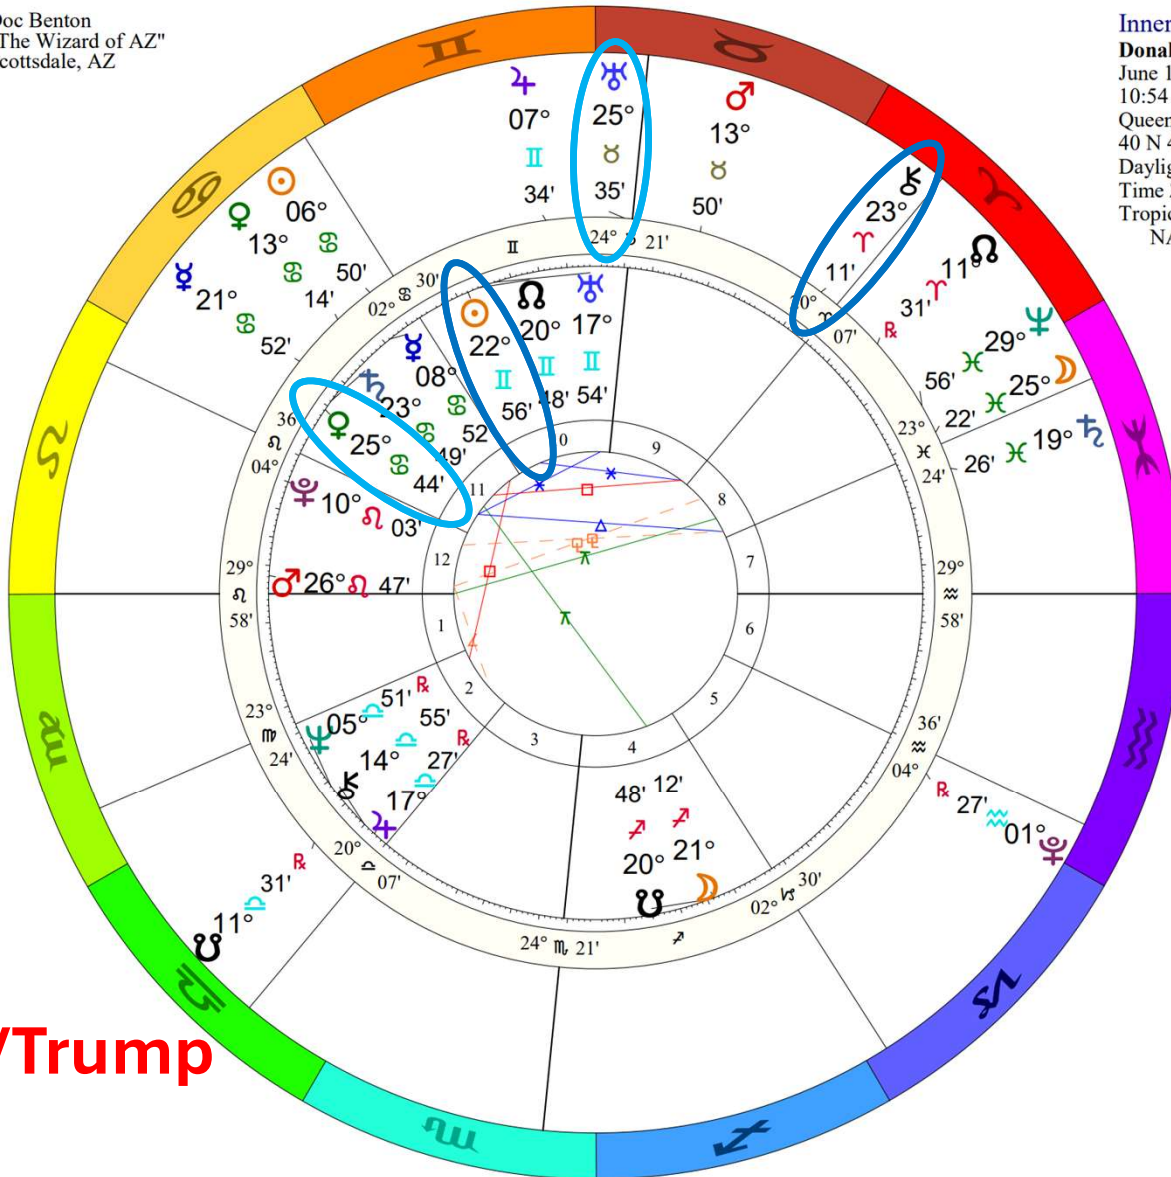

Doc Benton
"The Wizard of AZ"
Scottsdale, AZ

Inner Ring:
Donald Trump
June 14, 1946
10:54 AM
Queens Cou, Jamaica Hospital Queens
40 N 42 73W48'59"
Daylight Saving Time
Time Zone: 5 hours West
Tropical Regiomontanus
NATAL CHART

Outer Ring:
First Debate
June 27, 2024
6:00 PM
Scottsdale, Arizona
33N30'33" 111W53'54"
Standard Time
Time Zone: 7 hours West
Tropical 0-Aries
NATAL CHART

♂♂♂	0°02's
♂*♂	0°06's
♀*♂	0°09's
♂*♂	0°15'a
♂♂♂	0°15'a
♂♂♂	0°16's
♂♂♂	0°16's
♀♂♂	0°19's
♀♂♂	0°23'a
♂♂♂	0°38's
♂♂♂	0°40'a
♀♂♂	1°00's

**1st Debate/Trump
Biwheel**