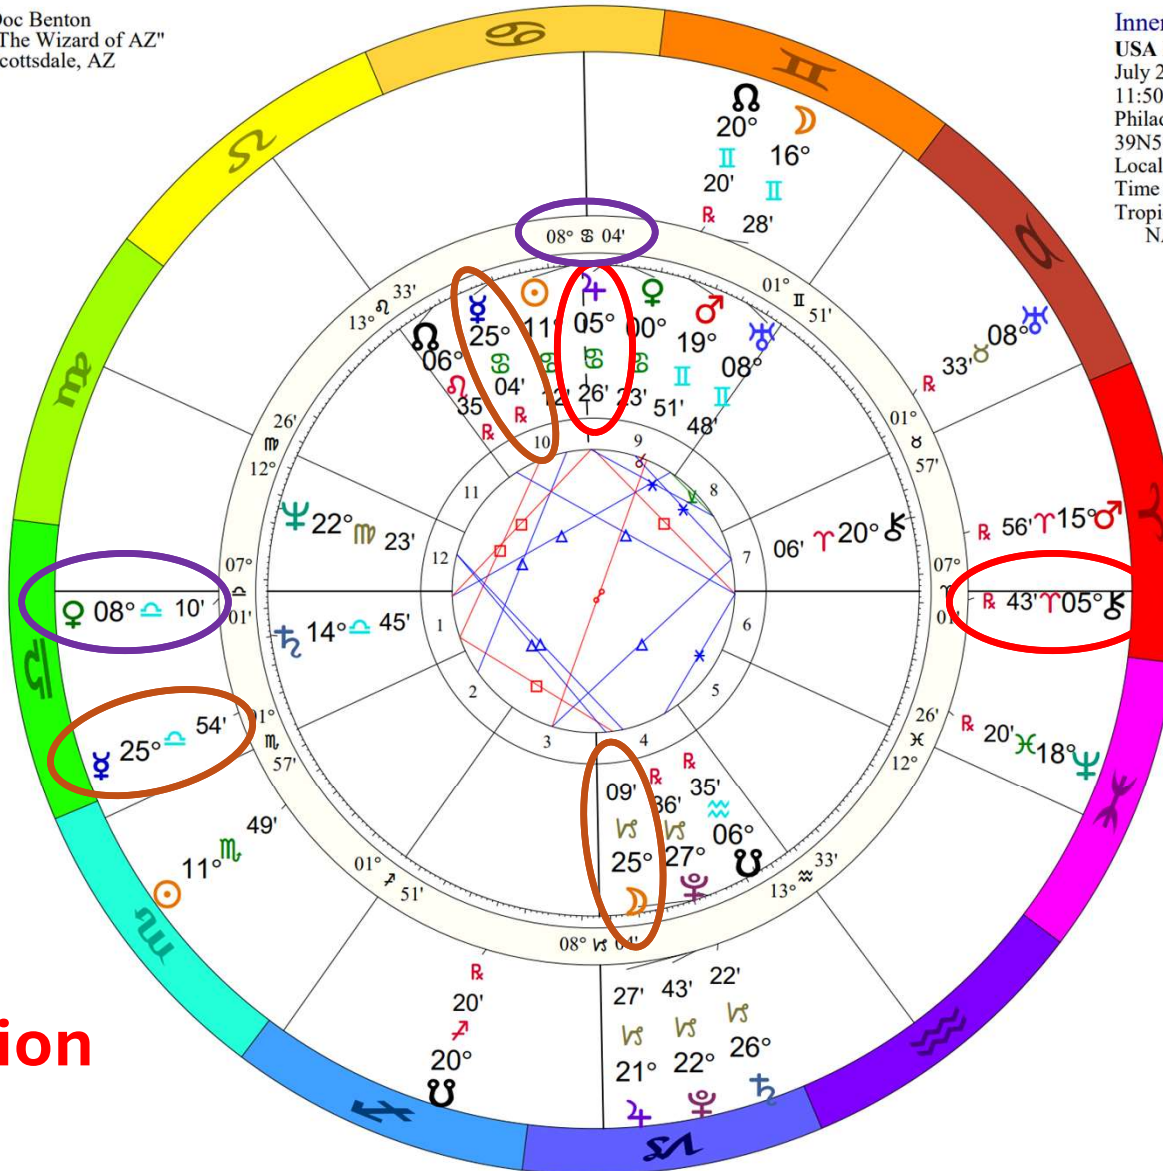

Doc Benton
"The Wizard of AZ"
Scottsdale, AZ

Inner Ring:
USA Libra
July 2, 1776
11:50 AM
Philadelphia, PA
39N57'08" 75W09'51"
Local Mean Time
Time Zone: 0 hours West
Tropical Regiomontanus
NATAL CHART

Outer Ring:
2020 Election
November 3, 2020
12:00 PM
Scottsdale, Arizona
33N30'33" 111W53'54"
Standard Time
Time Zone: 7 hours West
Tropical 0-Aries
NATAL CHART

M:□♀	0°06'a
♄♁♁	0°10's
♄♁♁	0°14'a
♄♁♁	0°14'a
♄♁♁	0°15's
♄♁♁	0°17'a
♄♁♁	0°20'a
♄♁♁	0°24'a
♄♁♁	0°28'a
♄♁♁	0°28'a
M:♁♁	0°30'a
♄♁♁	0°37's
♄♁♁	0°38'a
♄♁♁	0°38'a
♄♁♁	0°44'a
♄♁♁	0°50's
♄♁♁	0°53's
♄♁♁	0°53's
M:♁♁	0°55's
♄♁♁	0°56'a

**2020
USA/Election
Biwheel**