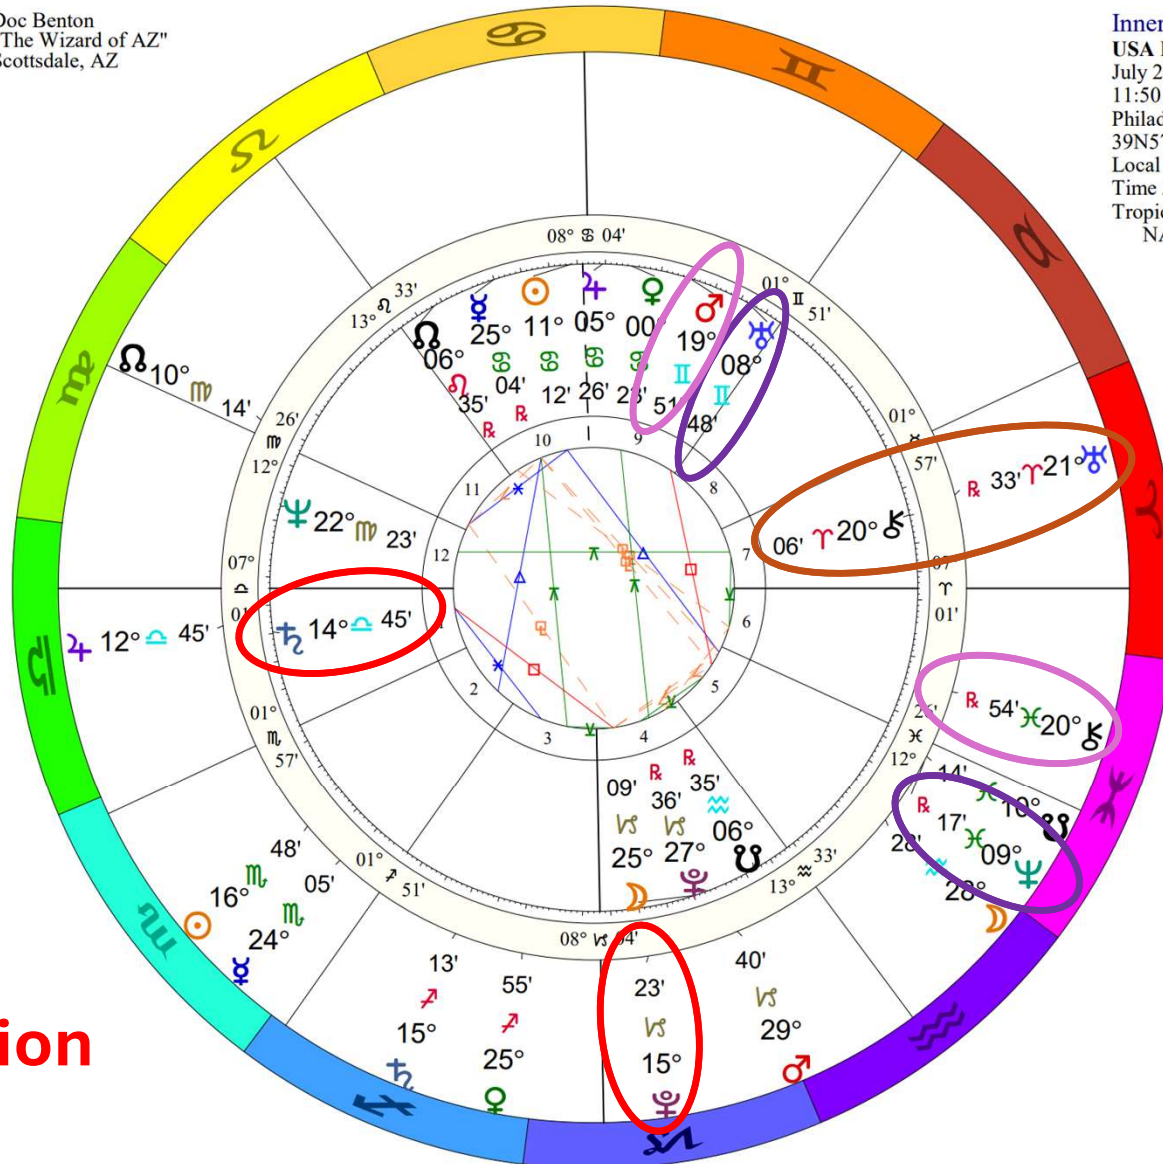

Doc Benton
"The Wizard of AZ"
Scottsdale, AZ

Inner Ring:
USA Libra
July 2, 1776
11:50 AM
Philadelphia, PA
39N57'08" 75W09'51"
Local Mean Time
Time Zone: 0 hours West
Tropical Regiomontanus
NATAL CHART

Outer Ring:
2016 Election
November 8, 2016
12:00 PM
Scottsdale, Arizona
33N30'33" 111W53'54"
Standard Time
Time Zone: 7 hours West
Tropical 0-Aries
NATAL CHART

♃♄♅	0°04'a
♃♄♅	0°04'a
♃♄♅	0°10's
♃♄♅	0°10's
♃♄♅	0°22'a
♃♄♅	0°27'a
♃♄♅	0°28's
♃♄♅	0°28'a
♃♄♅	0°39'a
♃♄♅	0°41's
♃♄♅	0°41's
♃♄♅	0°43's
♃♄♅	0°46'a
♃♄♅	0°47'a
♃♄♅	0°48'a
♃♄♅	0°49'a
♃♄♅	0°50's
♃♄♅	0°51's
♃♄♅	0°52's
♃♄♅	0°53's
♃♄♅	0°54's
♃♄♅	0°59's
♃♄♅	0°59's
♃♄♅	0°59'a

**2016
USA/Election
Biwheel**