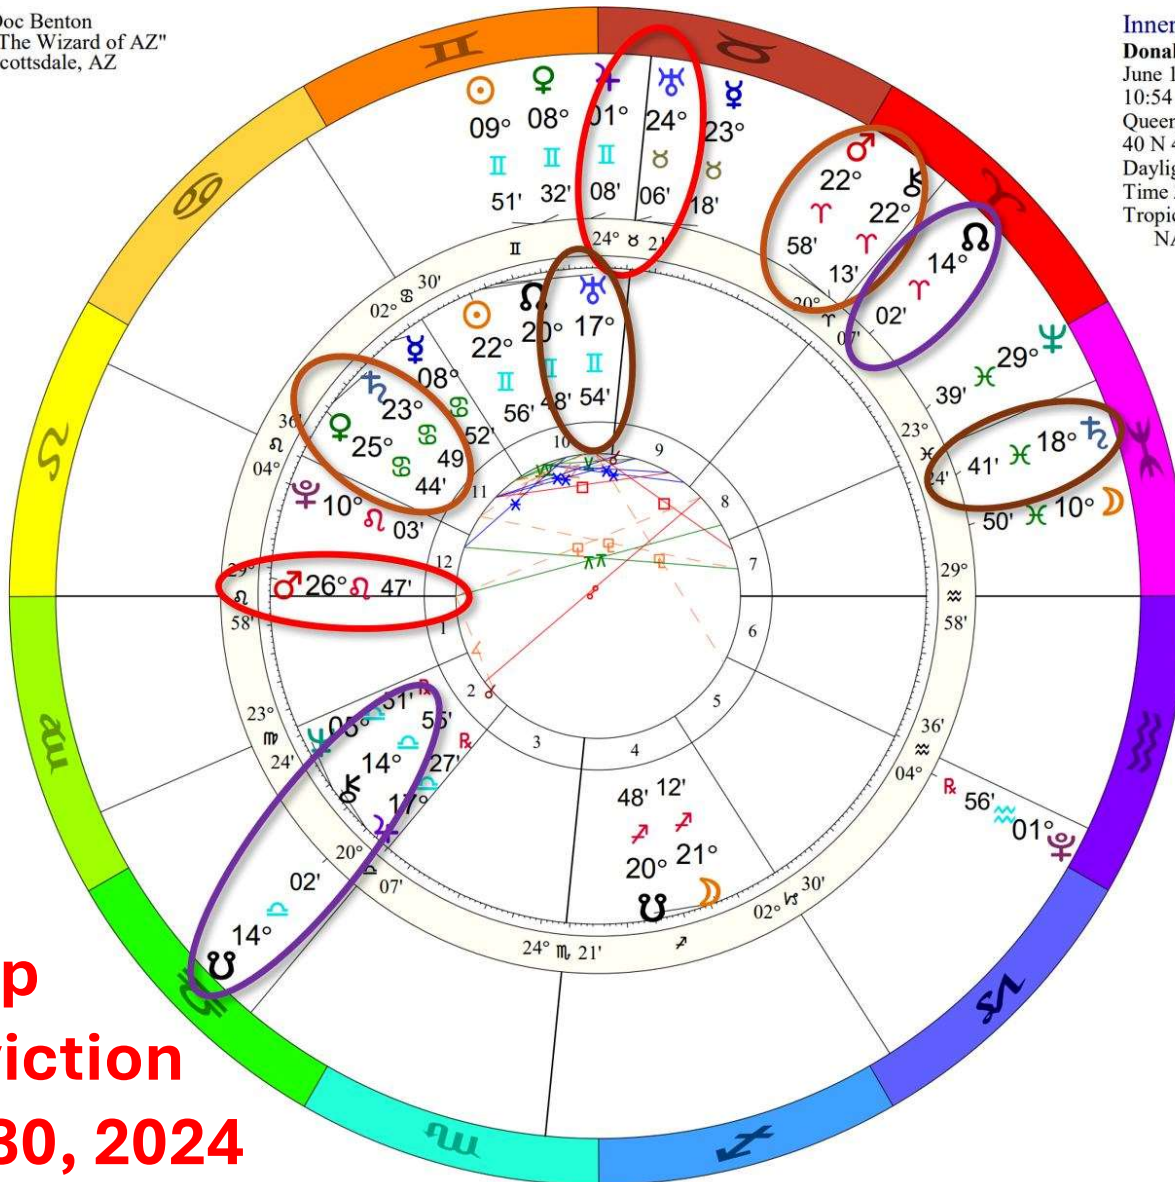

Doc Benton
"The Wizard of AZ"
Scottsdale, AZ

Inner Ring:
Donald Trump
June 14, 1946
10:54 AM
Queens Cou, Jamaica Hospital Queens
40 N 42 73W48'59"
Daylight Saving Time
Time Zone: 5 hours West
Tropical Regiomontanus
NATAL CHART

Outer Ring:
Transits
May 30, 2024
12:00 PM
Scottsdale, Arizona
33N30'33" 111W53'54"
Standard Time
Time Zone: 7 hours West
Tropical 0-Aries
NATAL CHART

♃♂♂	0°03's
♀♂♂	0°05's
♃♂♂	0°12'a
♂♂♂	0°15'a
♂♂♂	0°15's
♂♂♂	0°17'a
♂♂♂	0°17's
♂♂♂	0°19'a
♂♂♂	0°20'a
♂♂♂	0°22's
♂♂♂	0°26's
♂♂♂	0°31'a
♂♂♂	0°34'a
♂♂♂	0°43'a
♂♂♂	0°47's
♂♂♂	0°48's
♂♂♂	0°51'a
♂♂♂	0°53'a
♂♂♂	0°53'a
♂♂♂	0°54'a
♂♂♂	0°56'a
♂♂♂	0°56'a
♂♂♂	0°58's
♂♂♂	0°59's

**t. Uranus
conjunct n.
Midheaven**

**t. Uranus square
n. Mars**

**t. Chiron & Mars
square n. Saturn
& Venus**

**t. Saturn square
n. Uranus**

**t. Lunar Nodal
Axis conjunct n.
Chiron**

**Trump
Conviction
May 30, 2024**