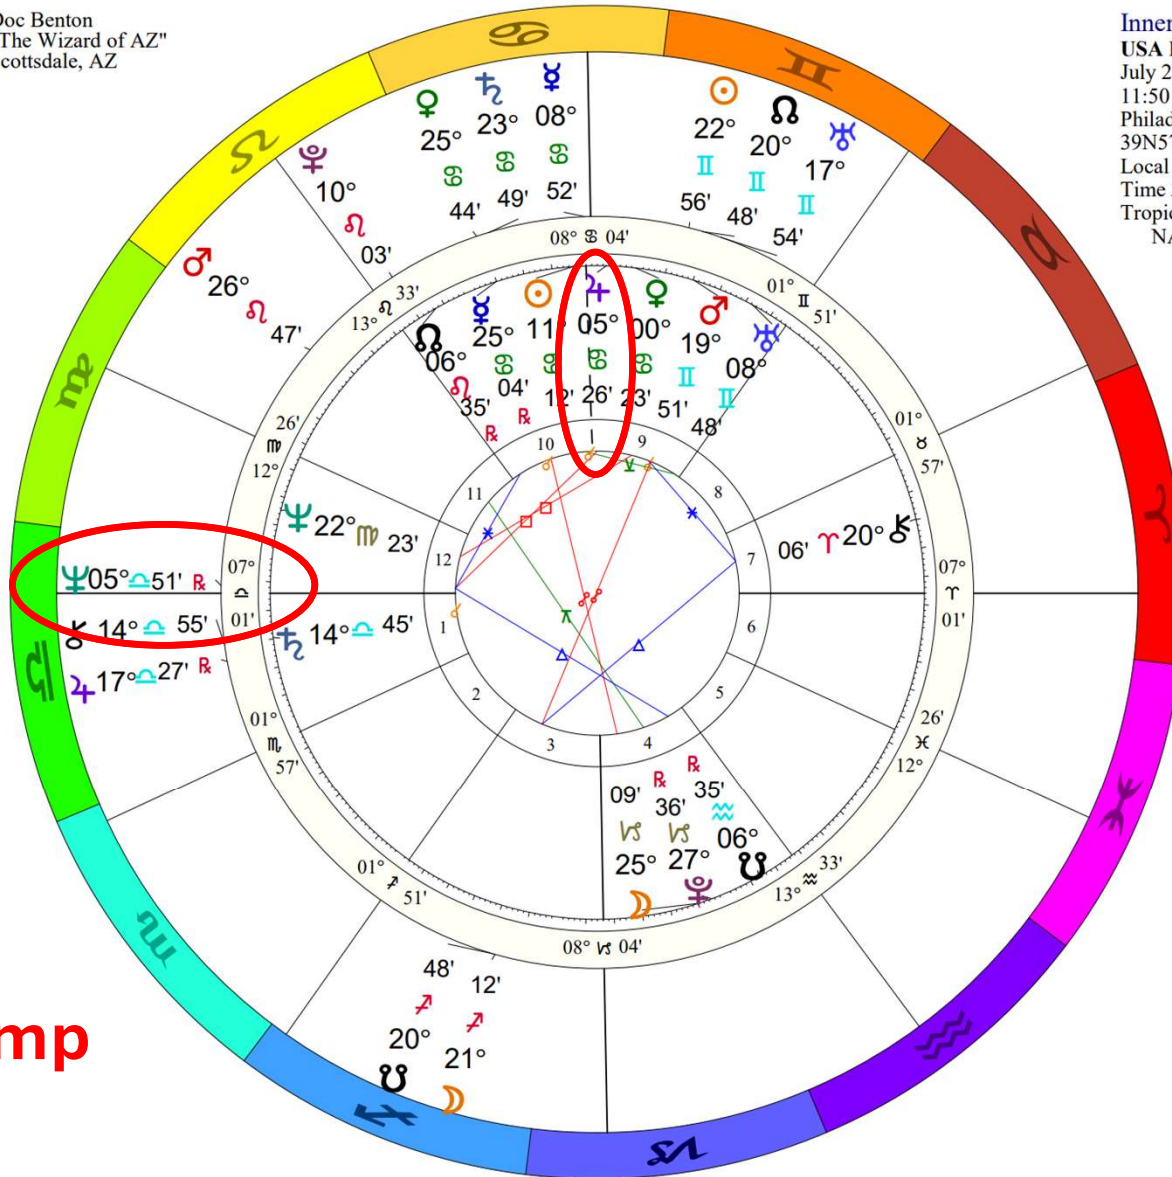

Doc Benton
"The Wizard of AZ"
Scottsdale, AZ

Inner Ring:
USA Libra
July 2, 1776
11:50 AM
Philadelphia, PA
39N57'08" 75W09'51"
Local Mean Time
Time Zone: 0 hours West
Tropical Regiomontanus
NATAL CHART

Outer Ring:
Donald Trump
June 14, 1946
10:54 AM
Queens Cou, Jamaica Hospital Queens
40 N 42 73W48'59"
Daylight Saving Time
Time Zone: 5 hours West
Tropical Regiomontanus
NATAL CHART

♃♃♃	0°03's
♃♃♃	0°10'a
♃♃♃	0°25'a
♃♃♃	0°25'a
♃♃♃	0°33's
♃♃♃	0°35'a
♃♃♃	0°41's
♃♃♃	0°43'a
♃♃♃	0°43'a
♃♃♃	0°43'a
♃♃♃	0°45'a
♃♃♃	0°45'a
♃♃♃	0°48'a
♃♃♃	0°48'a
♃♃♃	0°50'a
♃♃♃	0°57'a
♃♃♃	0°57'a

**USA/Trump
Biwheel**