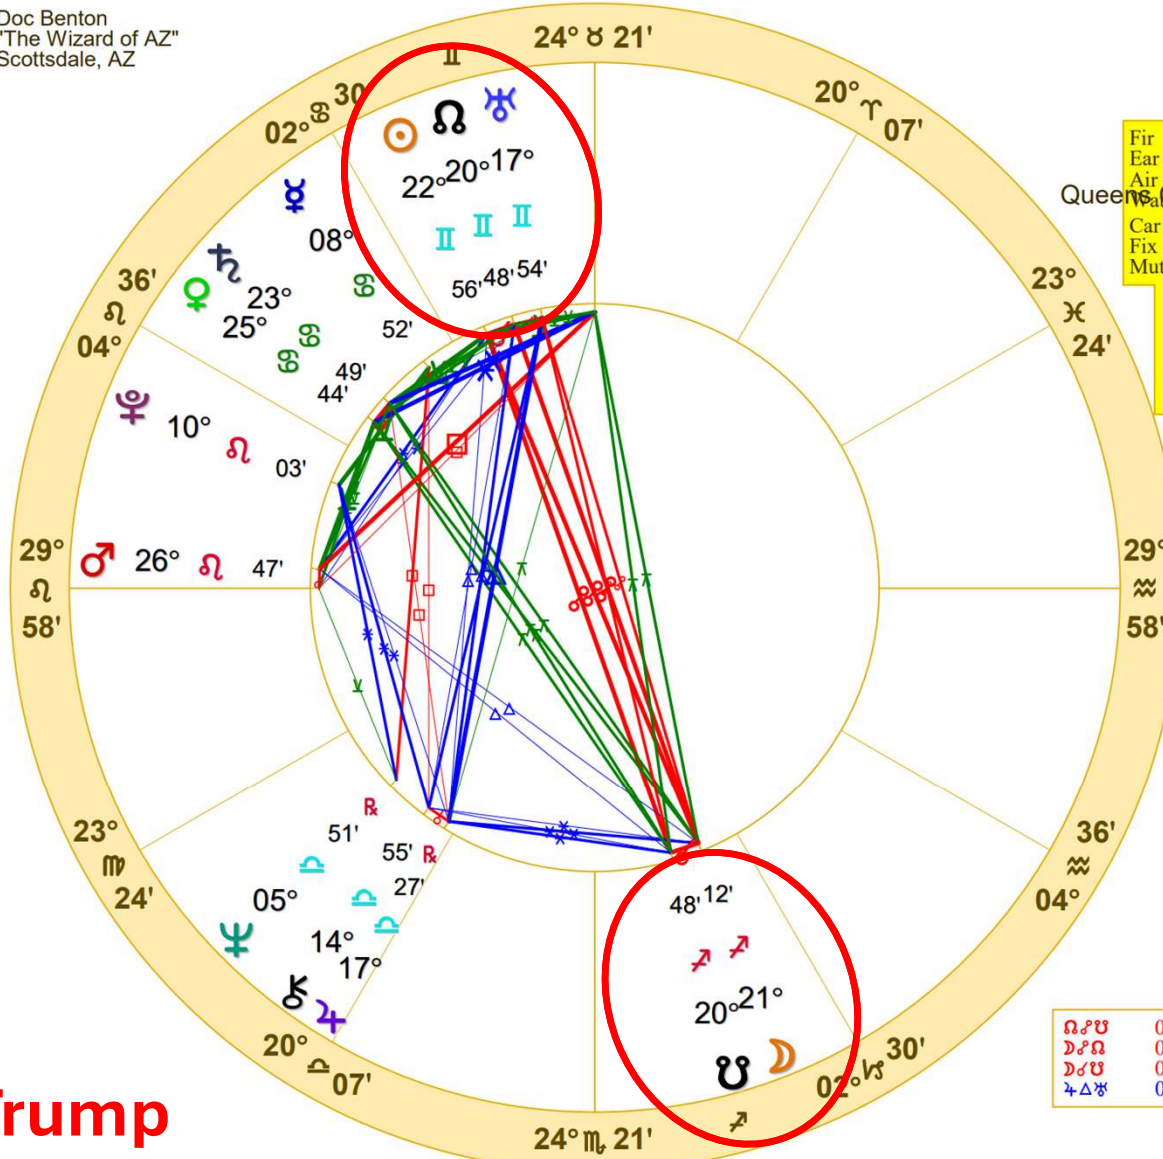

Doc Benton
"The Wizard of AZ"
Scottsdale, AZ

NATAL CHART

Donald Trump

June 14, 1946
10:54 AM

Daylight Saving Time

Queens, Co., Jamaica Hospital Queens

40 N 42 73W48'59"

Time Zone: 5 hours West

Geocentric

Tropical Regiomontanus

Fir	3	1
Ear	0	0
Air	4	0
Wat	5	0
Car	5	0
Fix	2	1
Mut	3	0
		P
		L
		A
		S
		C
		E
		N
		E
		N
		D

	Long.	Dwada-samsa	Speed
♁	22 II 55'42"	5 ♁ 08	0 57
♂	21 ♀ 12'14"	14 ♁ 27	11 52
♃	8 ♁ 52	16 ♁ 19	1 52
♀	25 ♁ 44	8 ♁ 51	1 11
♄	26 ♁ 47_S	21 II 19	0 33
♅	17 ♁ 27_R	29 ♀ 25	0 00SR
♆	23 ♁ 49	15 ♀ 47	0 07
♁	17 II 54	4 ♁ 43	0 04
♄	5 ♁ 51_R	10 ♀ 06	0 00R
♆	10 ♁ 03_S	0 ♀ 30	0 01
♃	14 ♁ 55_S	28 ♁ 57	0 00S
♁	20 II 48	9 ♁ 39	0 00
♁	29 ♁ 58	29 ♁ 30	0 46
♁	24 ♁ 21	22 ♁ 12	0 58
♁	20 ♀ 48	9 ♁ 39	0 00

♁♂♃	0°00'a	♃*♁	0°32's	♀*♁	1°23'a
♂♂♁	0°24's	♁♃♃	0°53'a	♁♃♁	1°25's
♂♂♃	0°24's	♀♃♄	1°02'a	♁♂♂	1°43'a
♃♁♁	0°26's	♃♃♀	1°11'a	♀♂♃	1°55's

Donald Trump