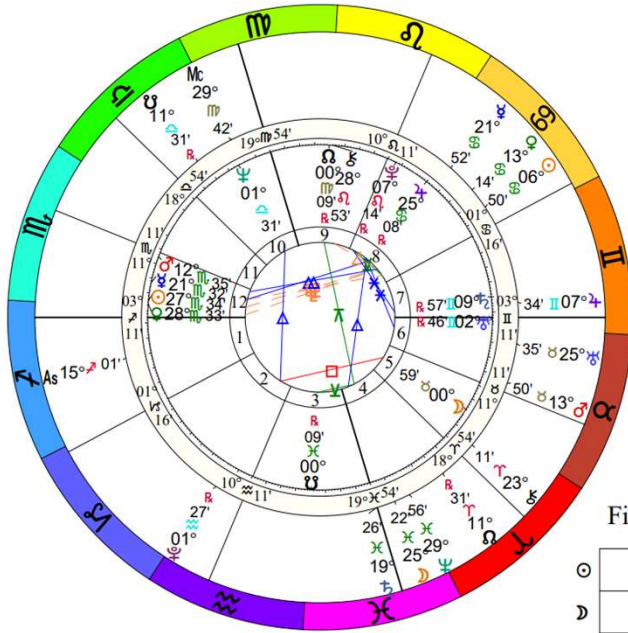

Inner Ring:

Joe Biden
November 20, 1942
8:30 AM
Scranton, Pennsylvania
41 N 25 75 W 40
War Time
Time Zone: 5 hours West
Tropical Regiomontanus
NATAL CHART

Outer Ring:

First Debate
June 27, 2024
6:00 PM
Scottsdale, Arizona
33N30'33" 111W53'54"
Standard Time
Time Zone: 7 hours West
Tropical 0-Aries
NATAL CHART

♃♂♂	0°04's	♃♂♂	0°21's
♃♂♂	0°13'a	♃♂♂	0°23'a
♃♂♂	0°13'a	♃♂♂	0°27'a
♃♂♂	0°14's	♃♂♂	0°28'a
♃♂♂	0°18'a	♃♂♂	0°39'a
♃♂♂	0°19's	♃♂♂	0°39's
♃♂♂	0°20's	♃♂♂	0°41's

1st Debate/Biden Aspects

Doc Benton
"The Wizard of AZ"
Scottsdale, AZ