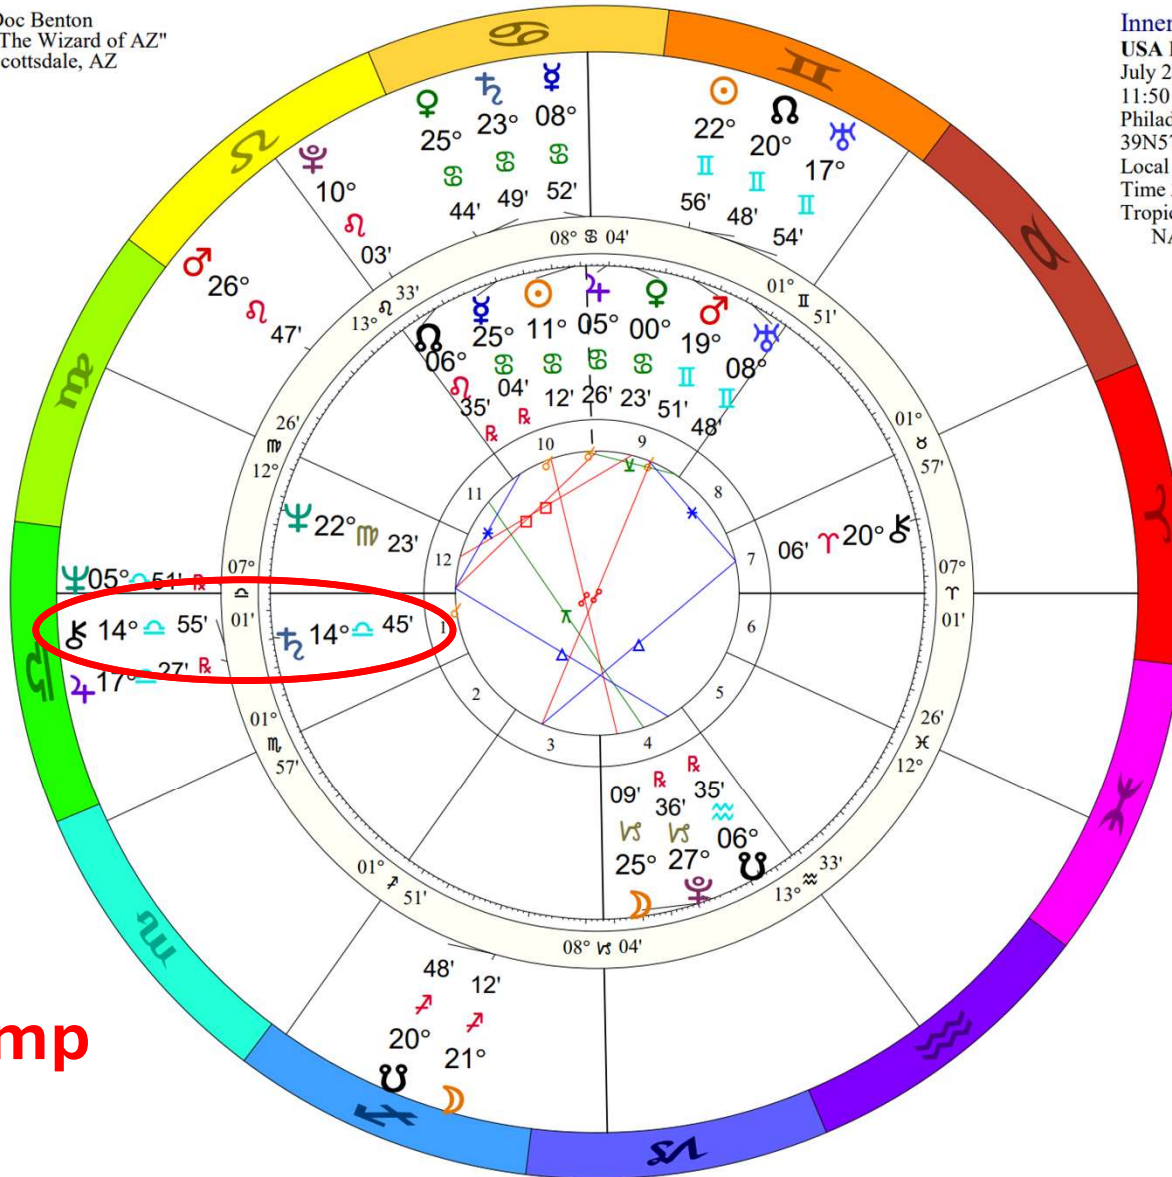

Doc Benton
"The Wizard of AZ"
Scottsdale, AZ

Inner Ring:
USA Libra
July 2, 1776
11:50 AM
Philadelphia, PA
39N57'08" 75W09'51"
Local Mean Time
Time Zone: 0 hours West
Tropical Regiomontanus
NATAL CHART

Outer Ring:
Donald Trump
June 14, 1946
10:54 AM
Queens Cou, Jamaica Hospital Queens
40 N 42 73W48'59"
Daylight Saving Time
Time Zone: 5 hours West
Tropical Regiomontanus
NATAL CHART

♃♃♃	0°03's
♃♃♃	0°10'a
♃♃♃	0°25'a
♃♃♃	0°25'a
♃♃♃	0°33's
♃♃♃	0°35'a
♃♃♃	0°41's
♃♃♃	0°43'a
♃♃♃	0°43'a
♃♃♃	0°43'a
♃♃♃	0°45'a
♃♃♃	0°45'a
♃♃♃	0°48'a
♃♃♃	0°48'a
♃♃♃	0°50'a
♃♃♃	0°57'a
♃♃♃	0°57'a

**USA/Trump
Biwheel**