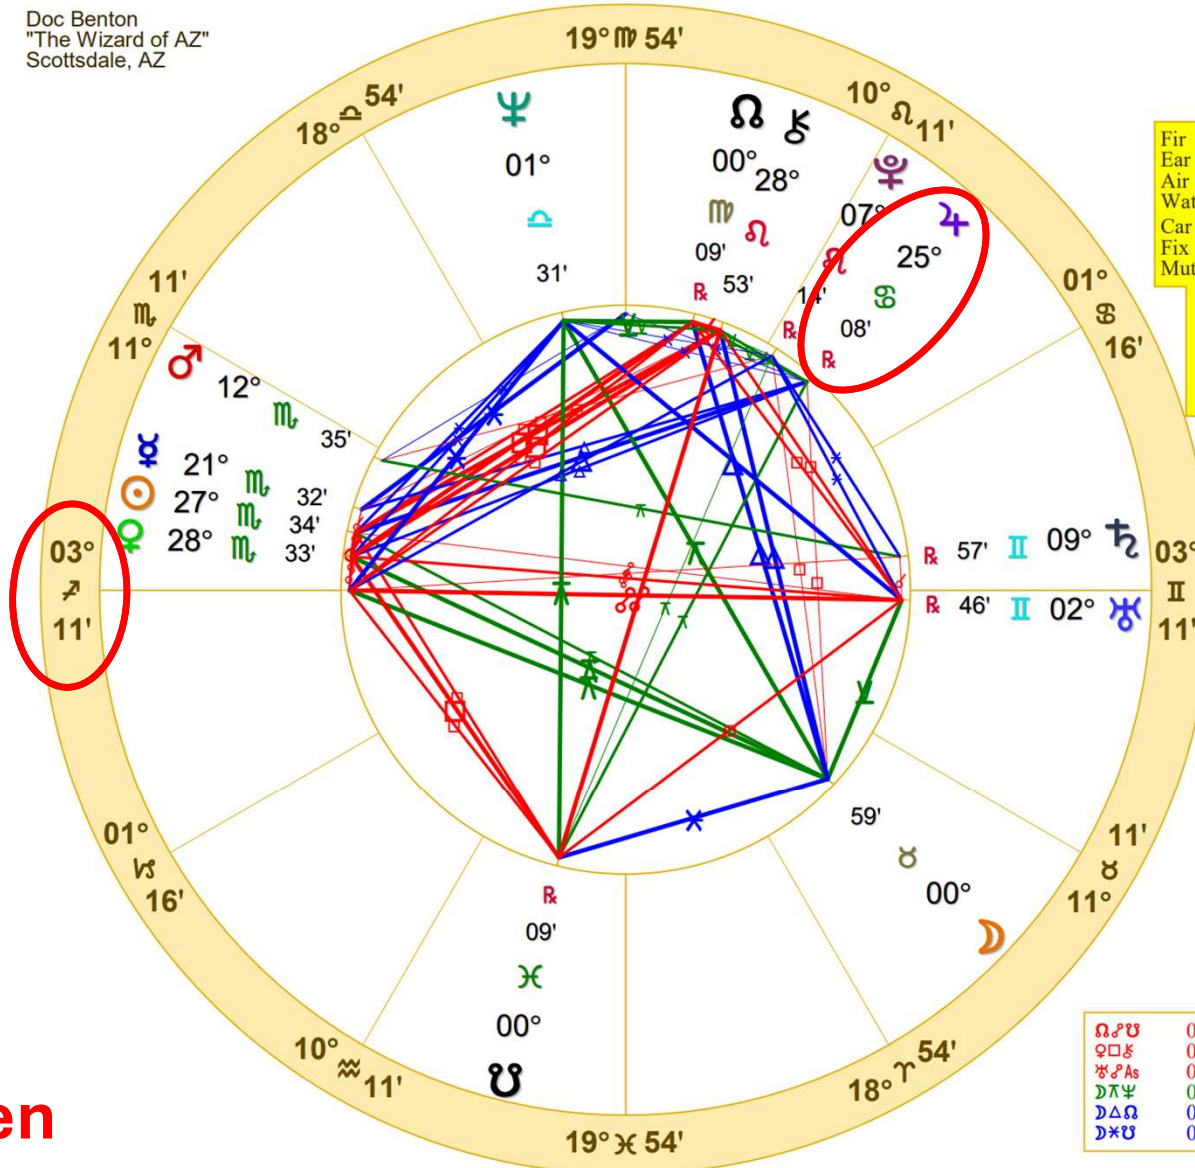

Doc Benton
"The Wizard of AZ"
Scottsdale, AZ

NATAL CHART

Joe Biden

November 20, 1942
8:30 AM

War Time

Scranton, Pennsylvania
41 N 25 75 W 40

Time Zone: 5 hours West
Geocentric

Tropical Regiomontanus

Fir	1	1
Ear	1	0
Air	3	0
Wat	5	0
Car	2	0
Fix	6	0
Mut	2	1
P L A S C E N D		

Long.	Dwada-samsa	Speed
☉ 27 11 33'34"	0 43	1 01
☽ 0 8 59'06"	11 49	12 36
♃ 21 11 32	18 26	1 36
♄ 28 11 33	12 39	1 15
♅ 12 11 35	1 05	0 41
♆ 25 8 08R	1 36	0 02R
♇ 9 11 57R	29 26	0 05R
♈ 2 11 46R	3 17	0 03R
♉ 1 11 31	18 11	0 01
♊ 7 11 14R	26 43	0 00R
♋ 28 11 53	16 35	0 03
♌ 0 11 09R	1 47	0 11R
♍ 3 11 11	8 12	0 47
♎ 19 11 54	28 51	1 04
♏ 0 11 09R	1 47	0 11R

♃♄	0°00'a	♃♄♀	1°00's	♃♄♎	1°22's
♄♅	0°20'a	♄♅♂	1°16'a	♄♅♏	1°36'a
♅♆	0°25's	♅♆♄	1°16'a	♅♆♐	1°36'a
♆♇	0°32'a	♆♇♃	1°16'a	♆♇♑	1°38'a
♇♈	0°50's	♇♈♄	1°19'a	♇♈♒	1°40's
♈♉	0°50's	♈♉♃	1°22's	♈♉♓	1°47'a

Joe Biden