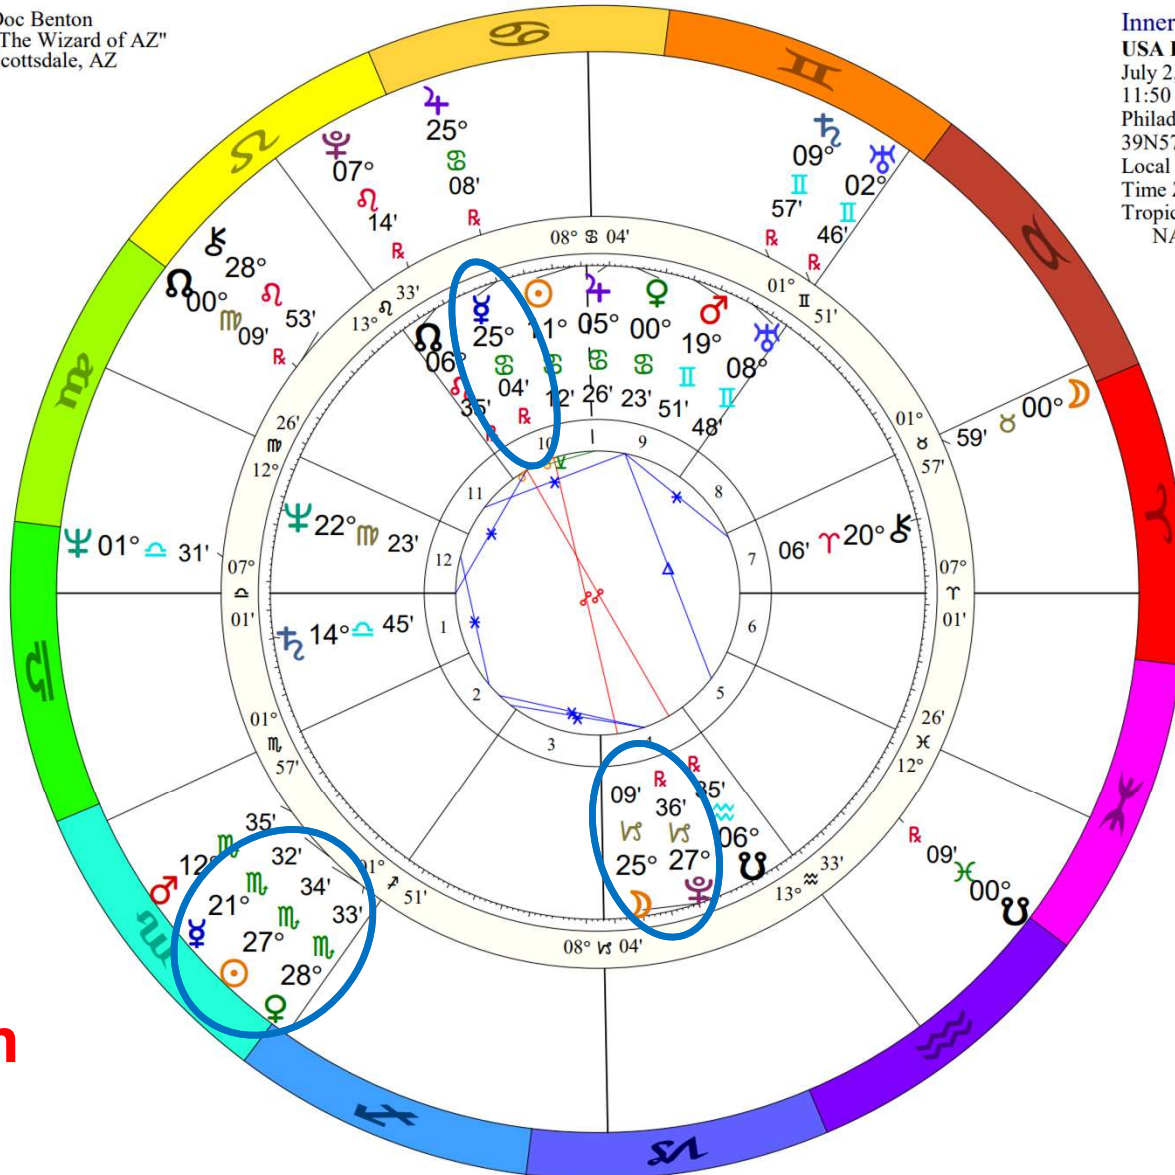

Doc Benton
"The Wizard of AZ"
Scottsdale, AZ

Inner Ring:
USA Libra
July 2, 1776
11:50 AM
Philadelphia, PA
39N57'08" 75W09'51"
Local Mean Time
Time Zone: 0 hours West
Tropical Regiomontanus
NATAL CHART

Outer Ring:
Joe Biden
November 20, 1942
8:30 AM
Scranton, Pennsylvania
41 N 25 75 W 40
War Time
Time Zone: 5 hours West
Tropical Regiomontanus
NATAL CHART

♃♃♃	0°01's
♃♃♃	0°03'a
♃♃♃	0°03's
♃♃♃	0°04's
♃♃♃	0°11'a
♃♃♃	0°13'a
♃♃♃	0°14's
♃♃♃	0°14's
♃♃♃	0°36's
♃♃♃	0°38's
♃♃♃	0°38's
♃♃♃	0°50's
♃♃♃	0°51'a
♃♃♃	0°57's

USA/Biden
Biwheel