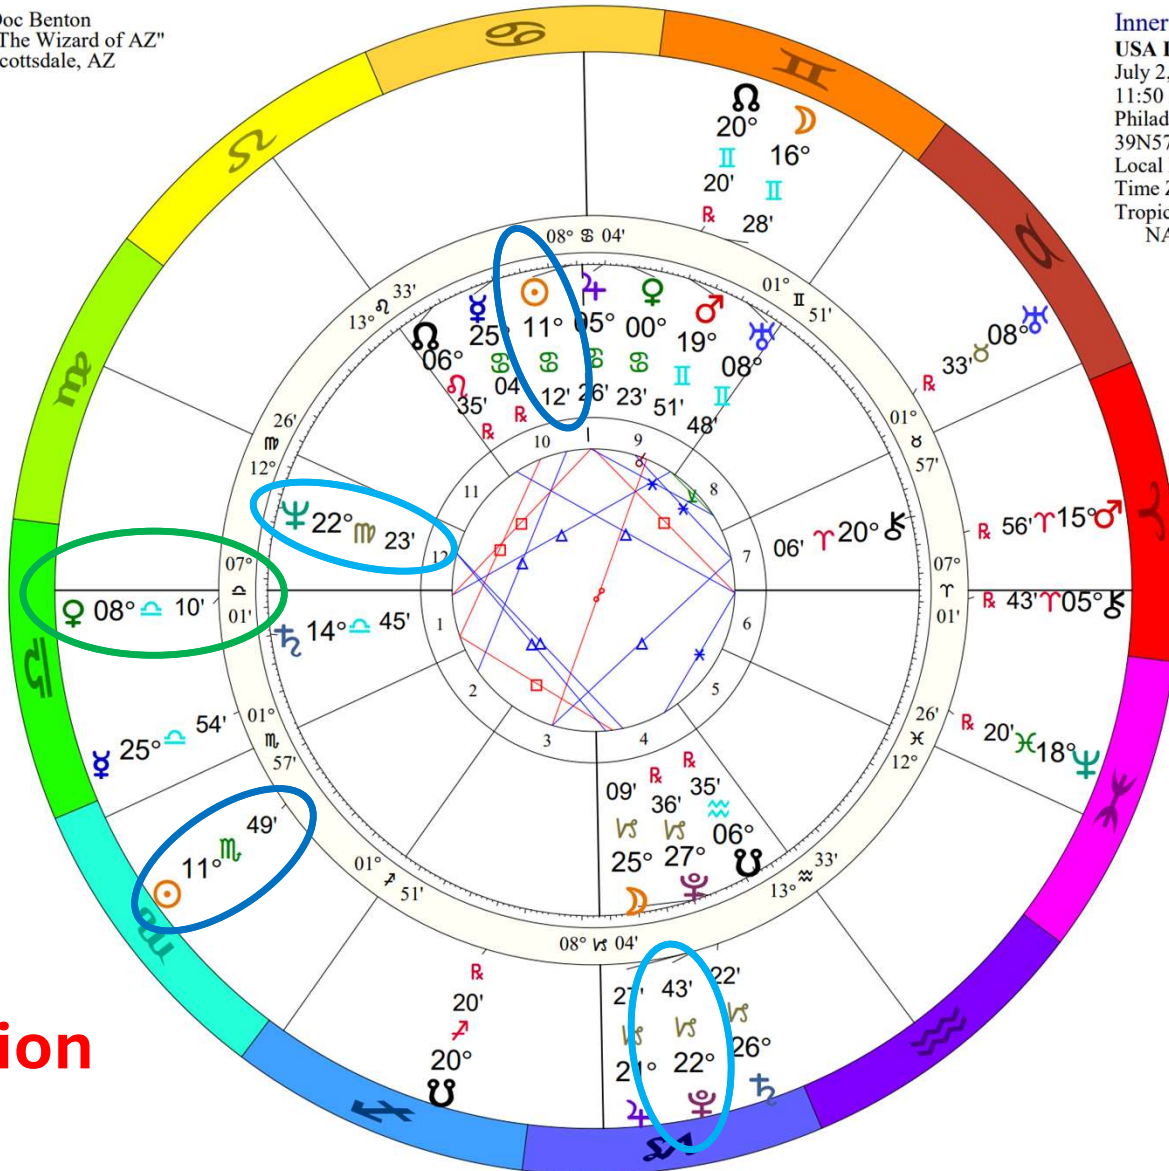

Doc Benton
"The Wizard of AZ"
Scottsdale, AZ

Inner Ring:
USA Libra
July 2, 1776
11:50 AM
Philadelphia, PA
39N57'08" 75W09'51"
Local Mean Time
Time Zone: 0 hours West
Tropical Regiomontanus
NATAL CHART

Outer Ring:
2020 Election
November 3, 2020
12:00 PM
Scottsdale, Arizona
33N30'33" 111W53'54"
Standard Time
Time Zone: 7 hours West
Tropical 0-Aries
NATAL CHART

Mc☐♀	0°06'a
♄♁Mc	0°10's
♄♁♂	0°14'a
♄♁♂	0°14'a
♄♁♂	0°15's
♄♁♂	0°17'a
♄♁♂	0°20'a
♄♁♂	0°24'a
♄♁♂	0°28'a
♄♁♂	0°28'a
Mc♁♂	0°30'a
♄♁♂	0°37's
♄♁♂	0°38'a
♄♁♂	0°38'a
♄♁♂	0°44'a
♄♁♂	0°50's
♄♁♂	0°53's
♄♁♂	0°53's
Mc♁♂	0°55's
♄♁♂	0°56'a

**2020
USA/Election
Biwheel**