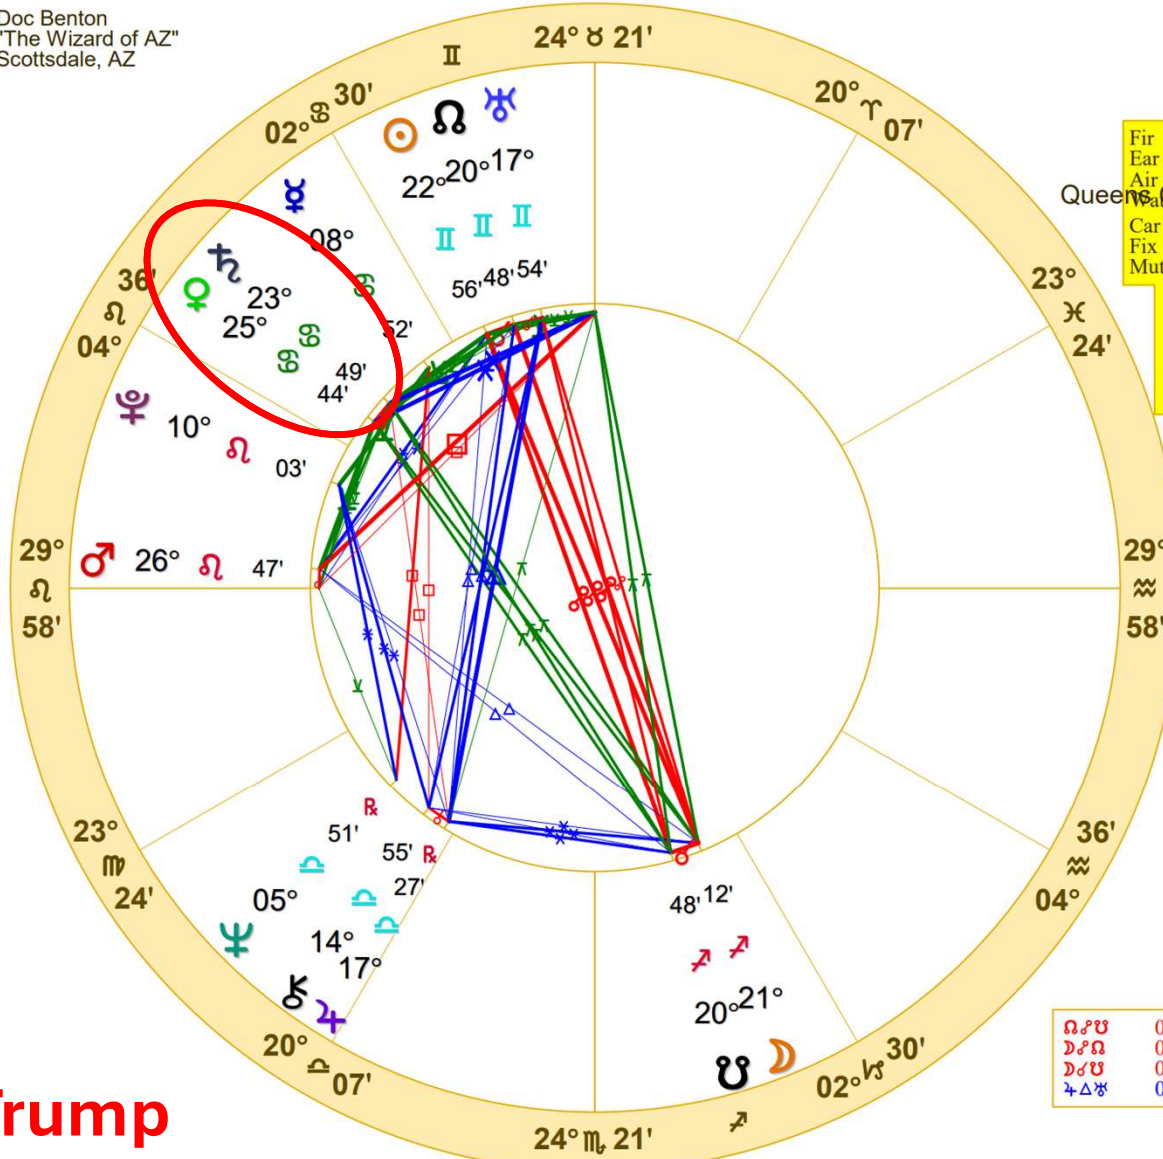

Doc Benton
"The Wizard of AZ"
Scottsdale, AZ

NATAL CHART

Donald Trump

June 14, 1946
10:54 AM

Daylight Saving Time

Queens, New York
Jamaica Hospital Queens

40 N 42 73W48'59"

Time Zone: 5 hours West

Geocentric

Tropical Regiomontanus

Fir	3	1
Ear	0	0
Air	4	0
Wat	5	0
Car	5	0
Fix	2	1
Mut	3	0
		P
		L
		A
		S
		C
		E
		N
		E
		N
		D

	Long.	Dwada-samsa	Speed
☉	22 II 55'42"	5 ☿ 08	0 57
☽	21 ♀ 12'14"	14 ♃ 27	11 52
♃	8 ☿ 52	16 ♁ 19	1 52
♀	25 ☿ 44	8 ☿ 51	1 11
♂	26 ♃ 47_S	21 II 19	0 33
♄	17 ♁ 27_R	29 ♃ 25	0 00SR
♅	23 ☿ 49	15 ♃ 47	0 07
♆	17 II 54	4 ♃ 43	0 04
♁	5 ♁ 51_R	10 ♀ 06	0 00R
♂	10 ♃ 03_S	0 ♀ 30	0 01
♄	14 ♁ 55_S	28 ♃ 57	0 00S
♅	20 II 48	9 ♃ 39	0 00
♁	29 ♃ 58	29 ☿ 30	0 46
♃	24 ☿ 21	22 ♃ 12	0 58
♄	20 ♀ 48	9 ♃ 39	0 00

♃♂♂	0°00'a	♅*♃	0°32's	♀*♃	1°23'a
♂♂♂	0°24's	♃♂♂	0°53'a	♃♂♂	1°25's
♂♂♂	0°24's	♀♂♂	1°02'a	♃♂♂	1°43'a
♄♂♂	0°26's	♂♂♂	1°11'a	♀♂♂	1°55's

Donald Trump