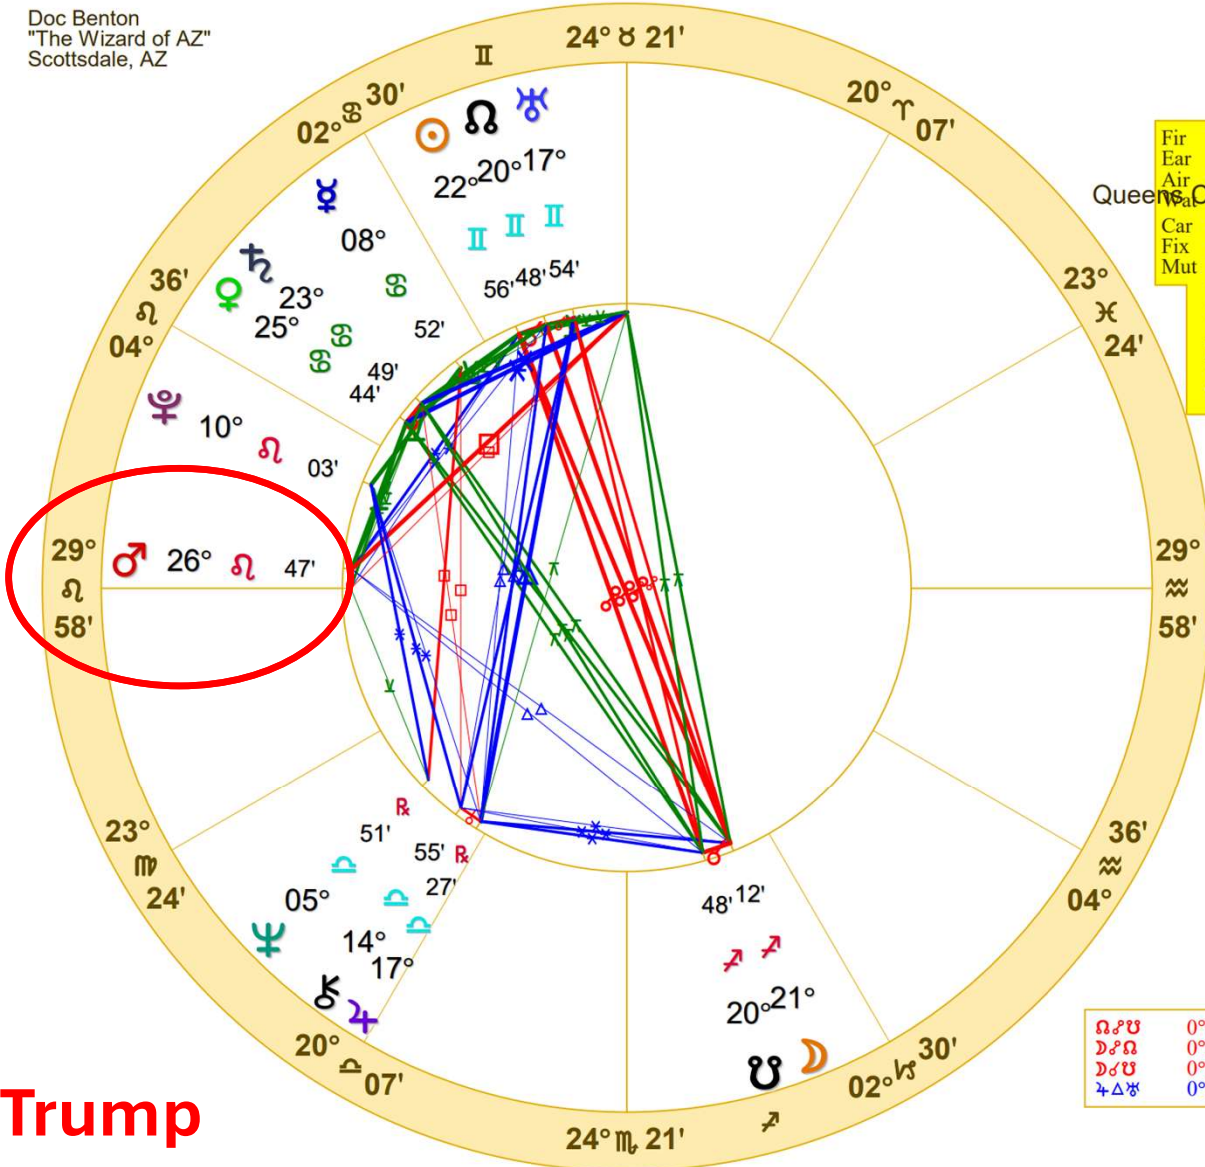

Doc Benton
"The Wizard of AZ"
Scottsdale, AZ

NATAL CHART

Donald Trump

June 14, 1946

10:54 AM

Daylight Saving Time

Queens County, Jamaica Hospital Queens

40 N 42 73W48'59"

Time Zone: 5 hours West

Geocentric

Tropical Regiomontanus

Fir	3	1
Ear	0	0
Air	4	0
Wat	5	0
Car	5	0
Fix	2	1
Mut	3	0
P L A S C E N D		

	Long.	Dwada-samsa	Speed
☉	22 II 55'42"	5 ☿ 08	0 57
☽	21 ♀ 12'14"	14 ♃ 27	11 52
♃	8 ☿ 52	16 ♁ 19	1 52
♀	25 ☿ 44	8 ☿ 51	1 11
♂	26 ♃ 47_S	21 II 19	0 33
♄	17 ♁ 27_R	29 ♃ 25	0 00SR
♅	23 ☿ 49	15 ♃ 47	0 07
♆	17 II 54	4 ♃ 43	0 04
♁	5 ♁ 51_R	10 ♀ 06	0 00R
♂	10 ♃ 03_S	0 ♀ 30	0 01
♄	14 ♁ 55_S	28 ♃ 57	0 00S
♃	20 II 48	9 ♃ 39	0 00
♁	29 ♃ 58	29 ☿ 30	0 46
♂	24 ☿ 21	22 ♃ 12	0 58
♅	20 ♀ 48	9 ♃ 39	0 00

♂♂♂	0°00'a	♂*♂	0°32's	♀*♂	1°23'a
♂♂♂	0°24's	♂♂♂	0°53'a	♂♂♂	1°25's
♂♂♂	0°24's	♀♂♂	1°02'a	♂♂♂	1°43'a
♂♂♂	0°26's	♂♂♂	1°11'a	♀♂♂	1°55's

Donald Trump