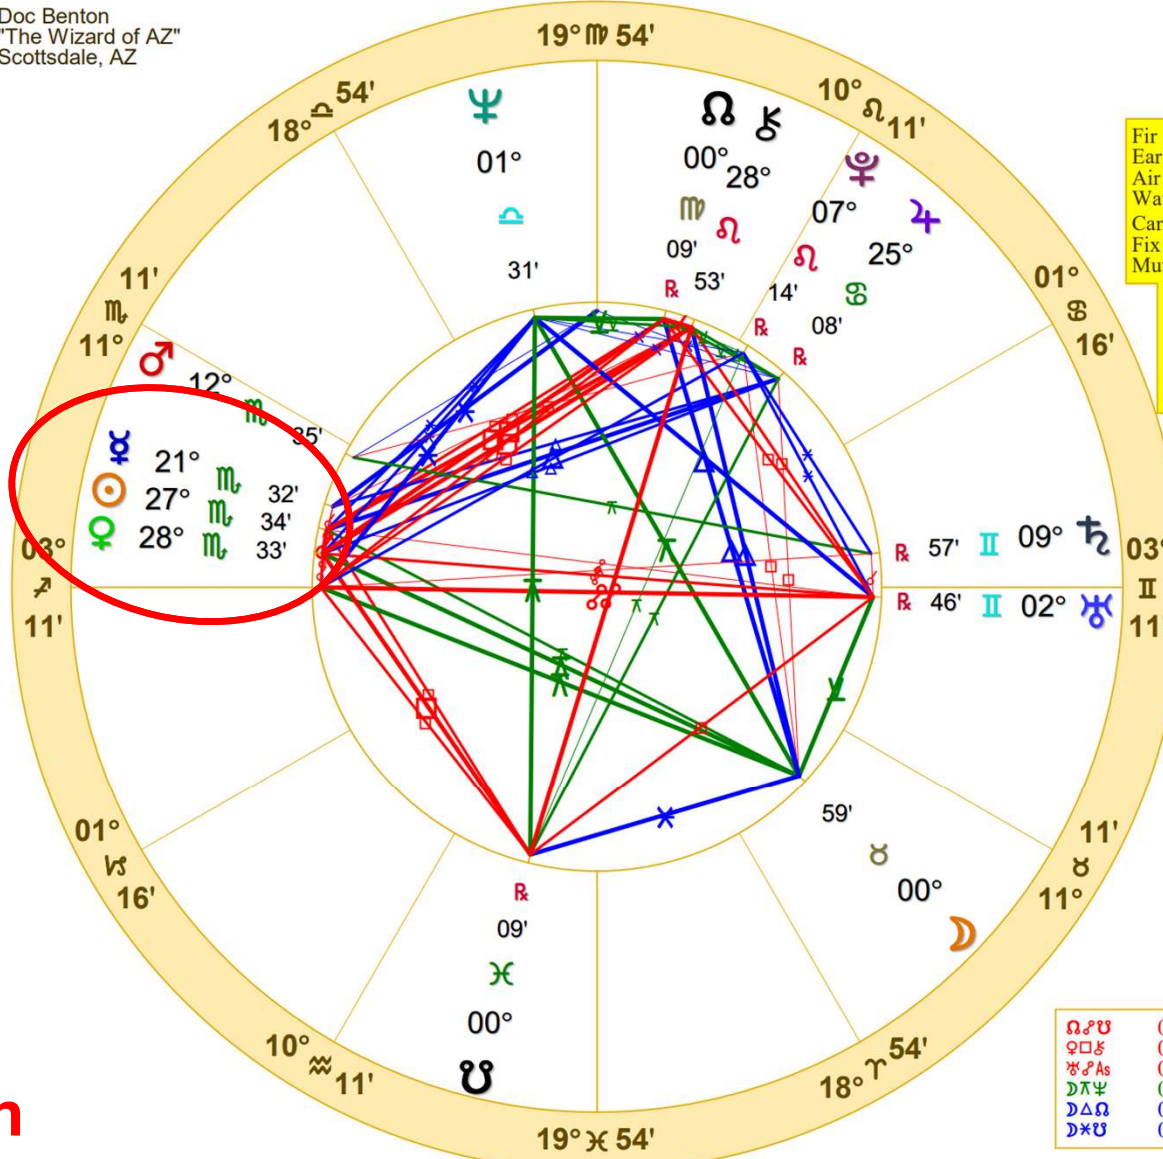

Doc Benton
"The Wizard of AZ"
Scottsdale, AZ

NATAL CHART

Joe Biden

November 20, 1942
8:30 AM

War Time

Scranton, Pennsylvania

41 N 25 75 W 40

Time Zone: 5 hours West

Geocentric

Tropical Regiomontanus

Fir	1	1
Ear	1	0
Air	3	0
Wat	5	0
Car	2	0
Fix	6	0
Mut	2	1
		P A S C E N D
		L A N E N D
		T

	Long.	Dwada-samsa	Speed
☉	27 11 33'34"	0 43	1 01
☽	0 8 59'06"	11 49	12 36
♃	21 11 32	18 26	1 36
♄	28 11 33	12 39	1 15
♅	12 11 35	1 05	0 41
♆	25 8 08R	1 36	0 02R
♇	9 11 57R	29 26	0 05R
♈	2 11 46R	3 17	0 03R
♉	1 11 31	18 11	0 01
♊	7 11 14R	26 43	0 00R
♋	28 11 53	16 35	0 03
♌	0 11 09R	1 47	0 11R
♍	3 11 11	8 12	0 47
♎	19 11 54	28 51	1 04
♏	0 11 09R	1 47	0 11R

♃♄	0°00'a	♃♄	1°00's	♃♄	1°22's
♄♅	0°20'a	♄♅	1°16'a	♄♅	1°36'a
♅♆	0°25's	♅♆	1°16'a	♅♆	1°38'a
♆♇	0°32'a	♆♇	1°16'a	♆♇	1°38'a
♇♈	0°50's	♇♈	1°19'a	♇♈	1°40's
♈♉	0°50's	♈♉	1°22's	♈♉	1°47'a

Joe Biden