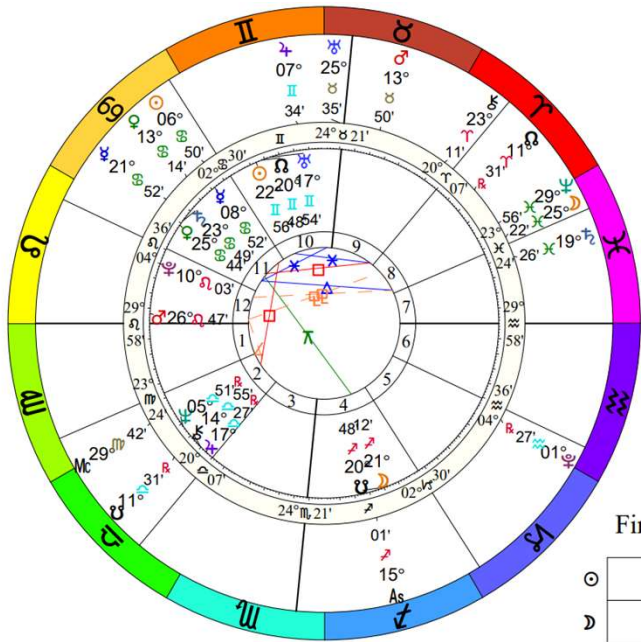

Inner Ring:
Donald Trump
June 14, 1946
10:54 AM
Queens Cou, Jamaica Hospital Queens
40 N 42 73W48'59"
Daylight Saving Time
Time Zone: 5 hours West
Tropical Regiomontanus
NATAL CHART

Outer Ring:
First Debate
June 27, 2024
6:00 PM
Scottsdale, Arizona
33N30'33" 111W53'54"
Standard Time
Time Zone: 7 hours West
Tropical 0-Aries
NATAL CHART

♀♂♂	0°09's	♀♂♂	0°23'a
♂♂♂	0°15'a	♂♂♂	0°38's
♂♂♂	0°16's	♂♂♂	0°40'a
♂♂♂	0°16's	♂♂♂	1°00's
♂♂♂	0°19's		

1st Debate/Trump Aspects

Doc Benton
"The Wizard of AZ"
Scottsdale, AZ