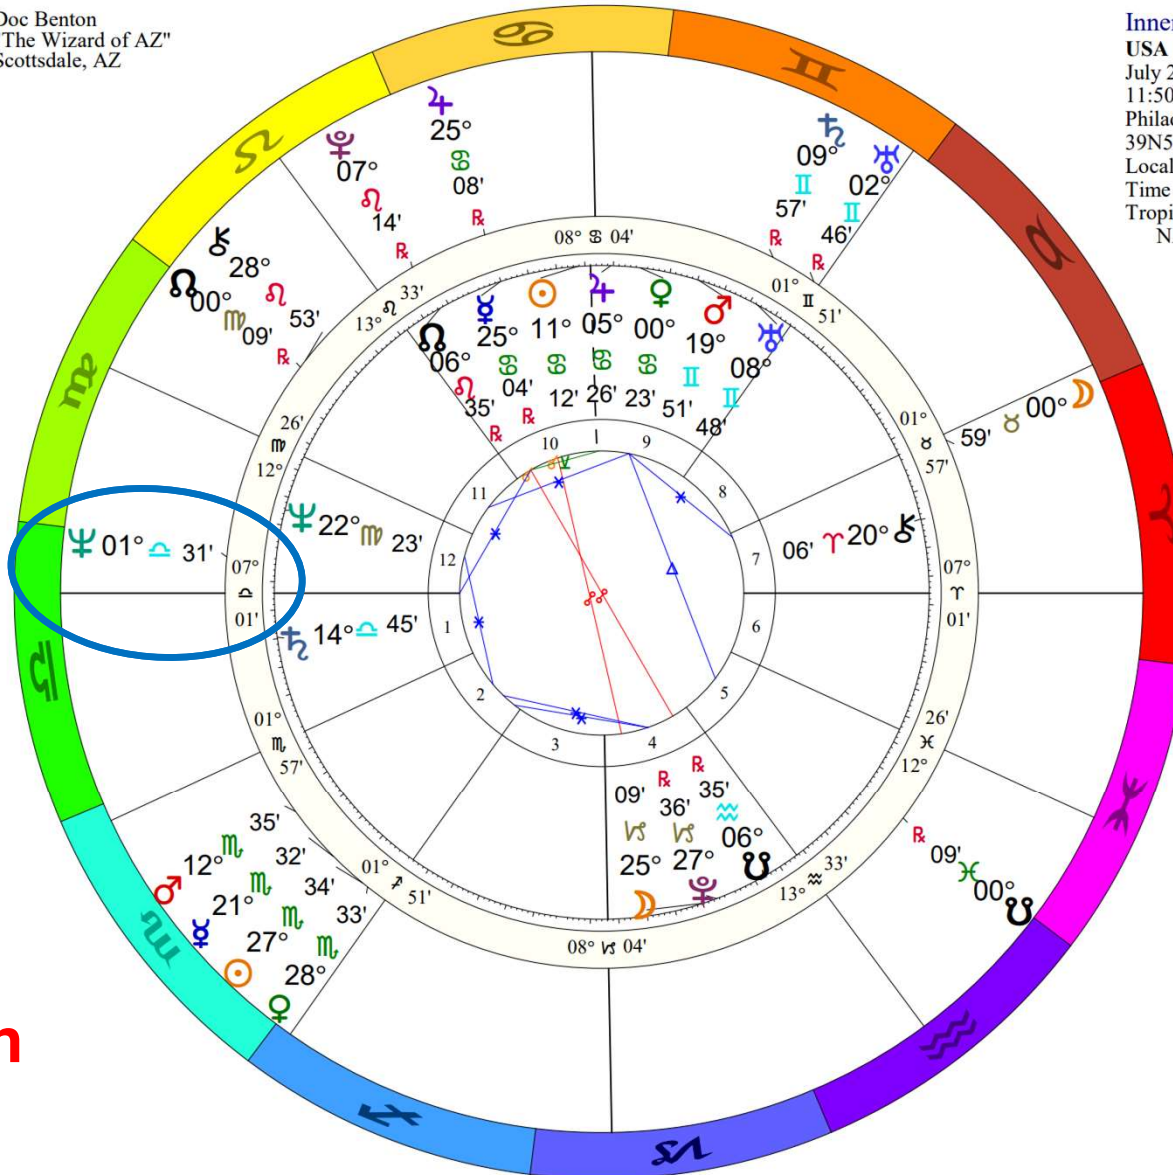

Doc Benton
"The Wizard of AZ"
Scottsdale, AZ

Inner Ring:

USA Libra
July 2, 1776
11:50 AM
Philadelphia, PA
39N57'08" 75W09'51"
Local Mean Time
Time Zone: 0 hours West
Tropical Regiomontanus
NATAL CHART

Outer Ring:

Joe Biden
November 20, 1942
8:30 AM
Scranton, Pennsylvania
41 N 25 75 W 40
War Time
Time Zone: 5 hours West
Tropical Regiomontanus
NATAL CHART

♃♂♂	0°01's
♃♂♂	0°03'a
♂♂♂	0°03's
♂♂♂	0°04's
♂♂♂	0°11'a
♂♂♂	0°13'a
♂♂♂	0°14's
♂♂♂	0°14's
♂♂♂	0°36's
♂♂♂	0°38's
♂♂♂	0°38's
♂♂♂	0°50's
♂♂♂	0°51'a
♂♂♂	0°57's

**USA/Biden
Biwheel**