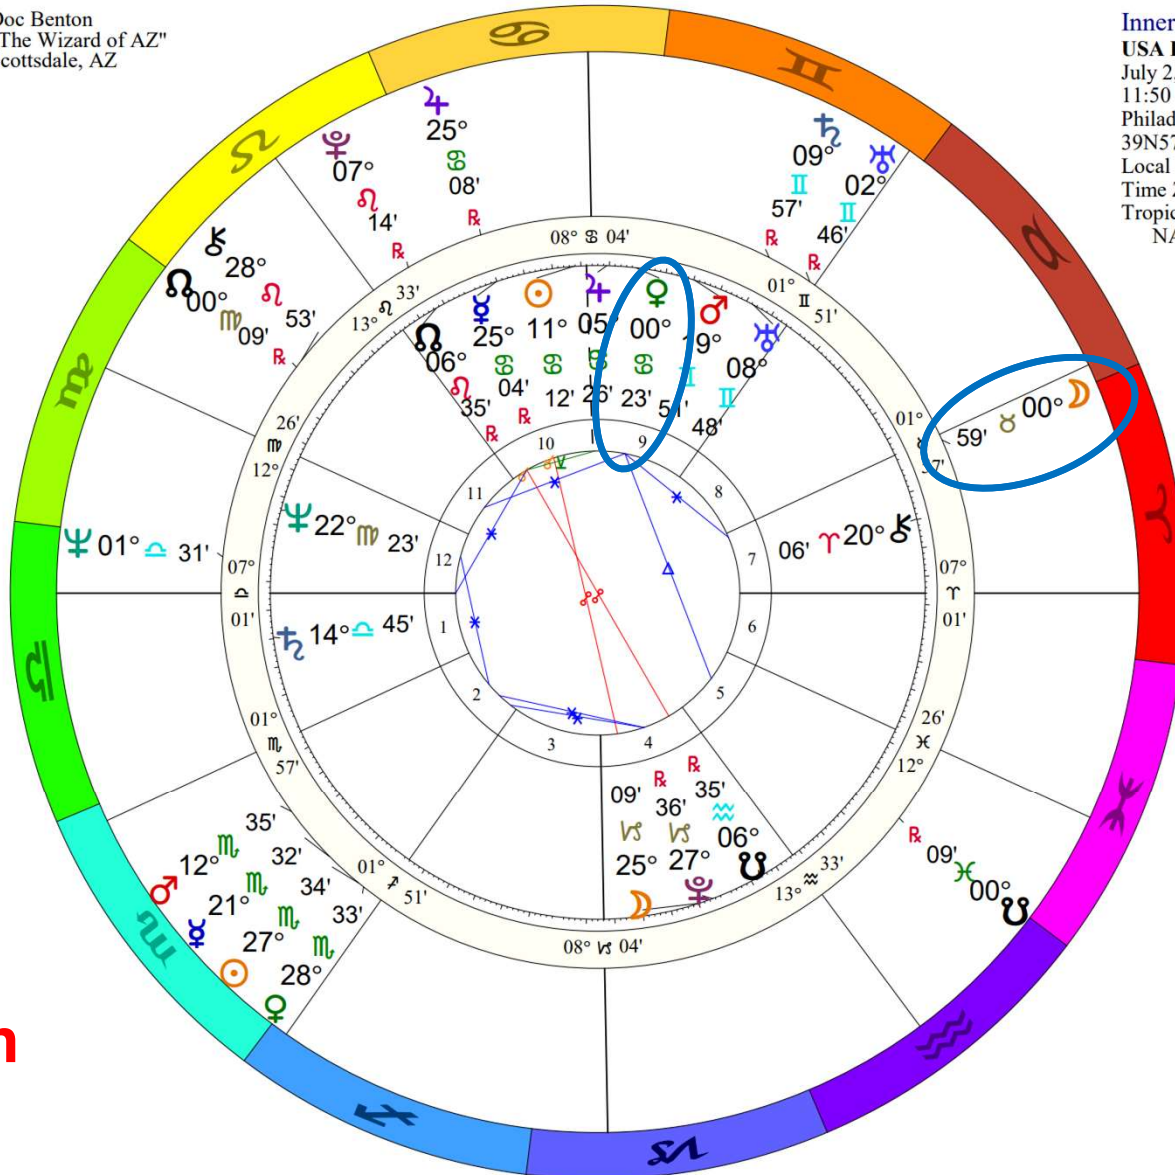

Doc Benton
"The Wizard of AZ"
Scottsdale, AZ

Inner Ring:

USA Libra
July 2, 1776
11:50 AM
Philadelphia, PA
39N57'08" 75W09'51"
Local Mean Time
Time Zone: 0 hours West
Tropical Regiomontanus
NATAL CHART

Outer Ring:

Joe Biden
November 20, 1942
8:30 AM
Scranton, Pennsylvania
41 N 25 75 W 40
War Time
Time Zone: 5 hours West
Tropical Regiomontanus
NATAL CHART

♃♂♂	0°01's
♃♂♂	0°03'a
♃♂♂	0°03's
♃♂♂	0°04's
♃♂♂	0°11'a
♃♂♂	0°13'a
♃♂♂	0°14's
♃♂♂	0°14's
♃♂♂	0°36's
♃♂♂	0°38's
♃♂♂	0°38's
♃♂♂	0°50's
♃♂♂	0°51'a
♃♂♂	0°57's

**USA/Biden
Biwheel**