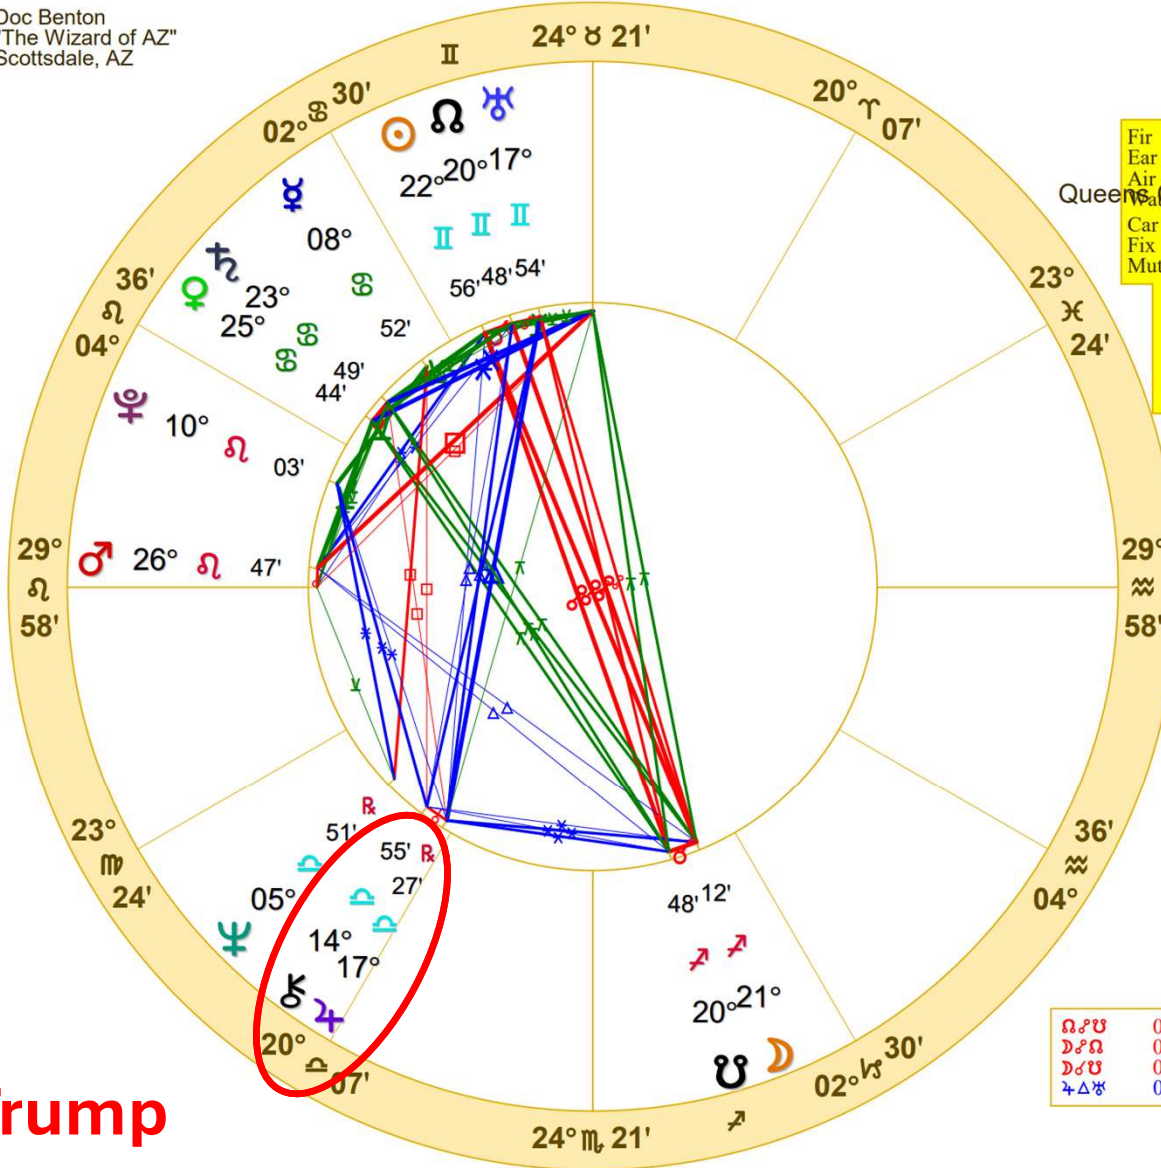

Doc Benton
"The Wizard of AZ"
Scottsdale, AZ

NATAL CHART

Donald Trump

June 14, 1946

10:54 AM

Daylight Saving Time

Queens, New York, Jamaica Hospital Queens

40 N 42 73W48'59"

Time Zone: 5 hours West

Geocentric

Tropical Regiomontanus

Fir	3	1
Ear	0	0
Air	4	0
Wat	5	0
Car	5	0
Fix	2	1
Mut	3	0
		P
		L
		A
		S
		C
		E
		N
		E
		N
		D

	Long.	Dwada-samsa	Speed
☉	22 II 55'42"	5 ☿ 08	0 57
☽	21 ♀ 12'14"	14 ♃ 27	11 52
♃	8 ☿ 52	16 ♁ 19	1 52
♀	25 ☿ 44	8 ☿ 51	1 11
♂	26 ♃ 47_S	21 II 19	0 33
♄	17 ♁ 27_R	29 ♃ 25	0 00SR
♅	23 ☿ 49	15 ♃ 47	0 07
♆	17 II 54	4 ♃ 43	0 04
♁	5 ♁ 51_R	10 ♀ 06	0 00R
♂	10 ♃ 03_S	0 ♀ 30	0 01
♄	14 ♁ 55_S	28 ♃ 57	0 00S
♅	20 II 48	9 ♃ 39	0 00
♁	29 ♃ 58	29 ☿ 30	0 46
♃	24 ☿ 21	22 ♃ 12	0 58
♄	20 ♀ 48	9 ♃ 39	0 00

♂♂♂	0°00'a	♂*♃	0°32's	♀*♃	1°23'a
♂♂♂	0°24's	♂♂♂	0°53'a	♂♂♂	1°25's
♂♂♂	0°24's	♀♂♂	1°02'a	♂♂♂	1°43'a
♂♂♂	0°26's	♂♂♂	1°11'a	♀♂♂	1°55's

Donald Trump