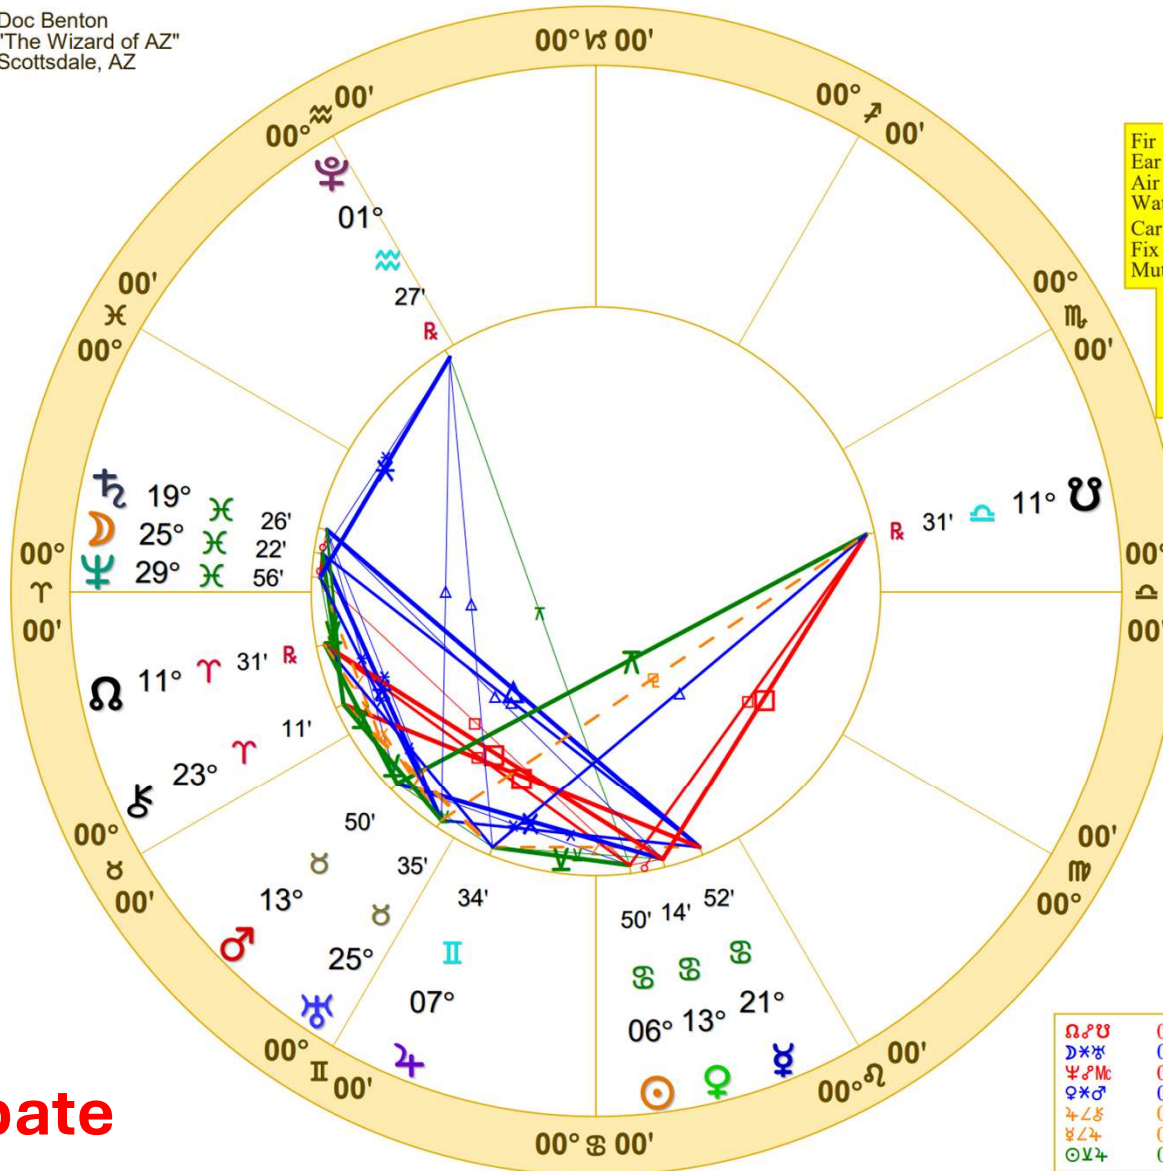

Doc Benton
"The Wizard of AZ"
Scottsdale, AZ

NATAL CHART

First Debate

June 27, 2024
6:00 PM
Standard Time
Scottsdale, Arizona
33N30'33" 111W53'54"
Time Zone: 7 hours West
Geocentric
Tropical 0-Aries

Fir	0	1
Ear	2	0
Air	2	0
Wat	6	0
Car	3	0
Fix	3	0
Mut	4	1
P A S C E N D		
L A N E N D		
T		

	Long.	Dwada-samsa	Speed
☉	6 50'26"	22 ൬ 05	0.57
☽	25 21'45"	4 ୱ 21	14.10
♃	21 52	22 ୪ 29	1.53
♄	13 14	8 ୪ 53	1.14
♅	13 ୪ 50	15 ୧ 55	0.43
♆	7 ୨ 34	0 ൬ 52	0.13
♇	19 ୪ 26	23 ୧ 06	0.00S
♁	25 ୪ 35	7 ୪ 00	0.03
♂	29 ୪ 56	29 ୩ 07	0.00
♆	1 ୩ 27R	17 ୩ 20	0.01R
♅	23 ୮ 11	8 ୱ 12	0.01
♄	11 ୮ 31R	18 ୩ 10	0.01R
♃	15 ୪ 01	0 ୨ 07	0.51
♂	29 ൬ 42	26 ୩ 25	1.04
♆	11 ୧ 31R	18 ୩ 10	0.01R

♄♂	0°00'a	♂♁♂	0°52's	♂*♂	1°31'a
♂*♂	0°13'a	♂♁♂	0°56'a	♀♁♂	1°44's
♂♁♂	0°14'a	♂♁♂	0°56'a	♀♁♂	1°44's
♀*♂	0°35'a	♂♁♂	1°06'a	♀♁♂	1°45'a
♂♁♂	0°37'a	♂♁♂	1°11's	♀♁♂	1°46's
♂♁♂	0°42'a	♂♁♂	1°19'a		
♂♁♂	0°44'a	♂♁♂	1°26'a		

First Debate