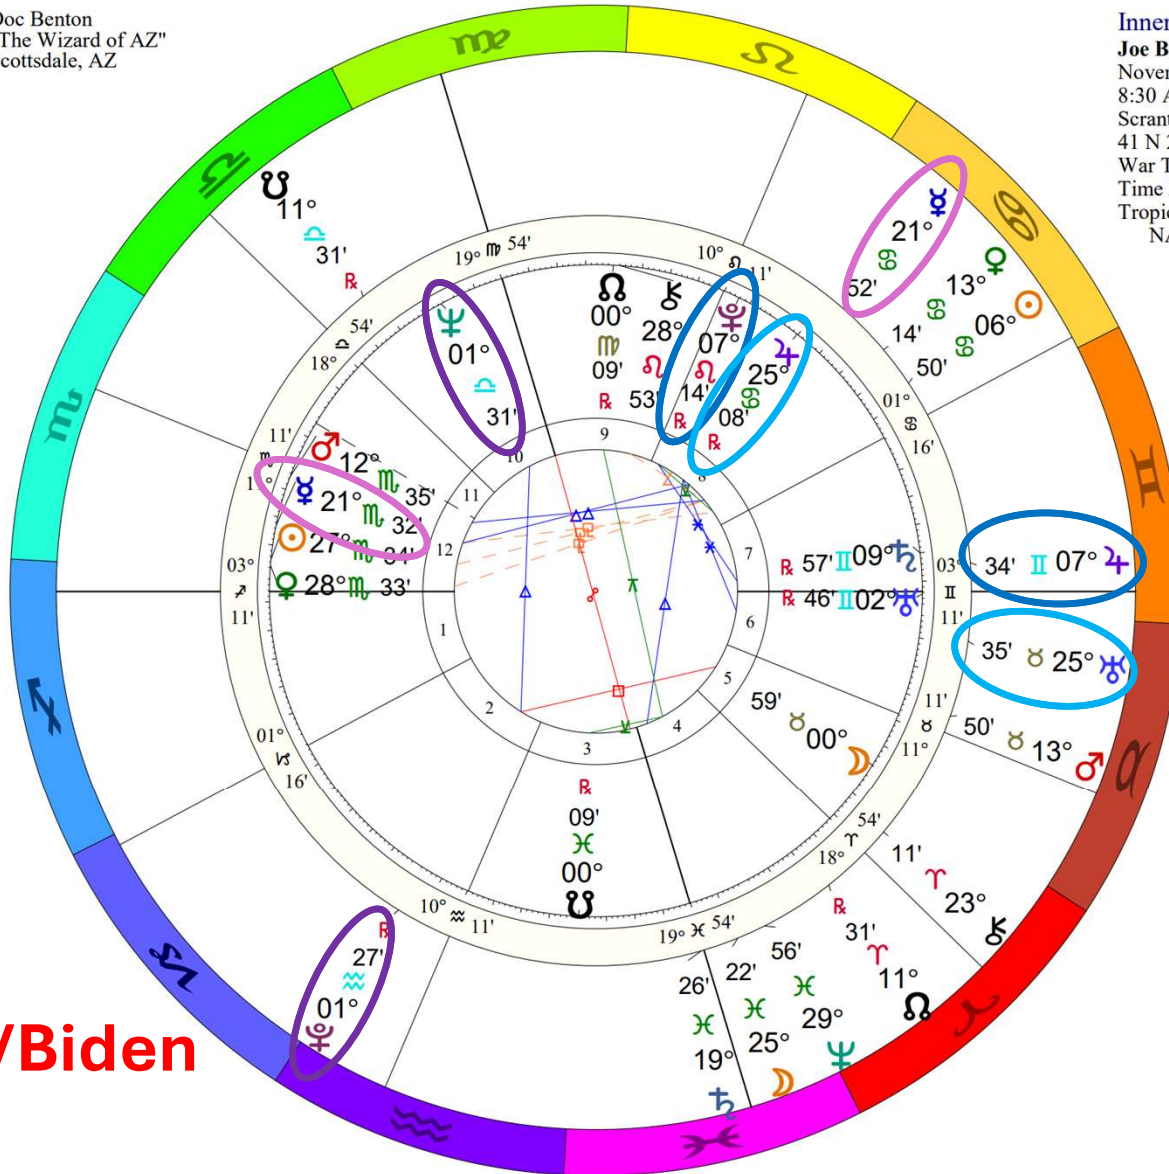

Doc Benton
"The Wizard of AZ"
Scottsdale, AZ

Inner Ring:
Joe Biden
November 20, 1942
8:30 AM
Scranton, Pennsylvania
41 N 25 75 W 40
War Time
Time Zone: 5 hours West
Tropical Regiomontanus
NATAL CHART

Outer Ring:
First Debate
June 27, 2024
6:00 PM
Scottsdale, Arizona
33N30'33" 111W53'54"
Standard Time
Time Zone: 7 hours West
Tropical 0-Aries
NATAL CHART

♃Δ♃	0°04's
♄♃♃	0°13'a
♅♃♃	0°13'a
♆Δ♃	0°14's
♇♃♃	0°18'a
♈♃♃	0°19's
♉Δ♃	0°20's
♊*♃	0°21's
♋♃♃	0°23'a
♌♃♃	0°27'a
♍♃♃	0°27'a
♎*♃	0°27's
♏♃♃	0°28'a
♐♃♃	0°29's
♑♃♃	0°39'a
♒Δ♃	0°39's
♓♃♃	0°41's
♄♃♃	0°49's
♄♃♃	0°59'a

1st Debate/Biden
Biwheel