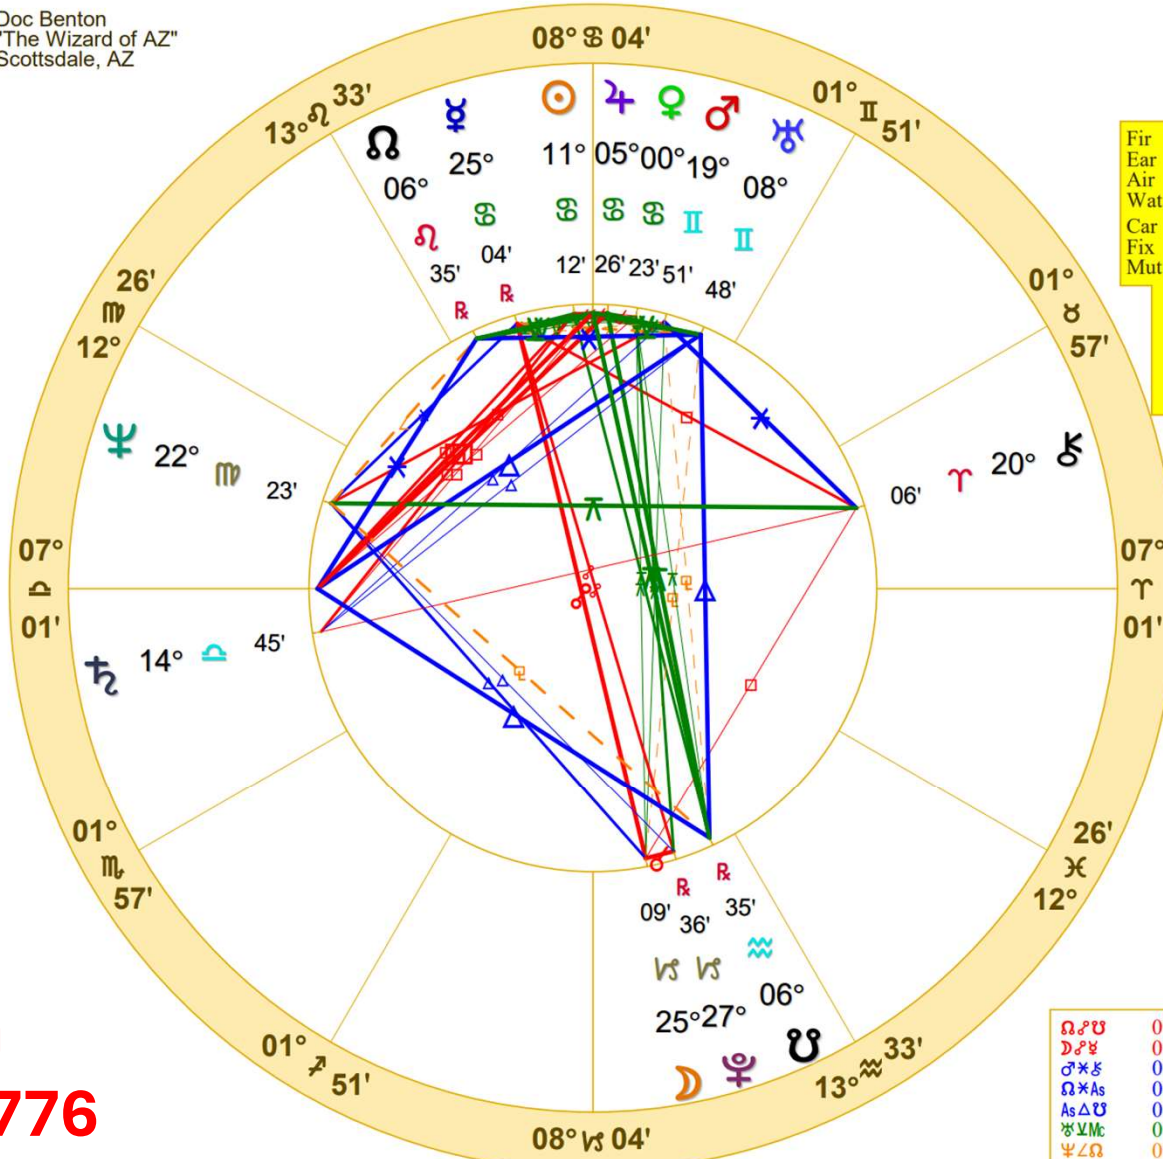

Doc Benton
"The Wizard of AZ"
Scottsdale, AZ

NATAL CHART

USA Libra

July 2, 1776

11:50 AM

Local Mean Time

Philadelphia, PA

39N57'08" 75W09'51"

Time Zone: 0 hours West

Geocentric

Tropical Regiomontanus

Fir	0	0
Ear	3	0
Air	3	1
Wat	4	0
Car	7	1
Fix	0	0
Mut	3	0
P L A S C E N D		

	Long.	Dwada-samsa	Speed
☉	11 ☾ 12'18"	14 ♀ 28	0.57
☽	25 ♃ 09'23"	1 ♀ 53	14.17
♃	25 ☾ 04R	0 ♂ 44	0.19R
♀	0 ☾ 23	4 ☾ 36	1.13
♂	19 ♀ 51	28 ♃ 17	0.41
♄	5 ☾ 26	5 ♀ 10	0.14
♅	14 ♁ 45	26 ♃ 55	0.02
♆	8 ♀ 48	15 ♀ 41	0.03
♁	22 ♀ 23	28 ♂ 35	0.01
♂	27 ♃ 36R	1 ♀ 14	0.01R
♄	20 ♀ 06	1 ♀ 08	0.01
♅	6 ♃ 35R	19 ♁ 03	0.01R
♁	7 ♁ 01	24 ♀ 11	0.47
♃	8 ☾ 04	6 ♁ 45	0.54
♄	6 ♃ 35R	19 ♀ 03	0.01R

♂♂♂	0°00'a	♁♂♂	0°48's	♃♂♂	1°28's
♂♂♂	0°06's	♁♂♂	1°03's	♂♂♂	1°35's
♂♂♂	0°14'a	♂♂♂	1°09'a	♂♂♂	1°44'a
♂♂♂	0°26's	♂♂♂	1°09'a	♂♂♂	1°44'a
♂♂♂	0°26's	♂♂♂	1°15'a	♂♂♂	1°48'a
♂♂♂	0°45'a	♂♂♂	1°21's		
♂♂♂	0°48's	♂♂♂	1°28's		

America
July 2, 1776