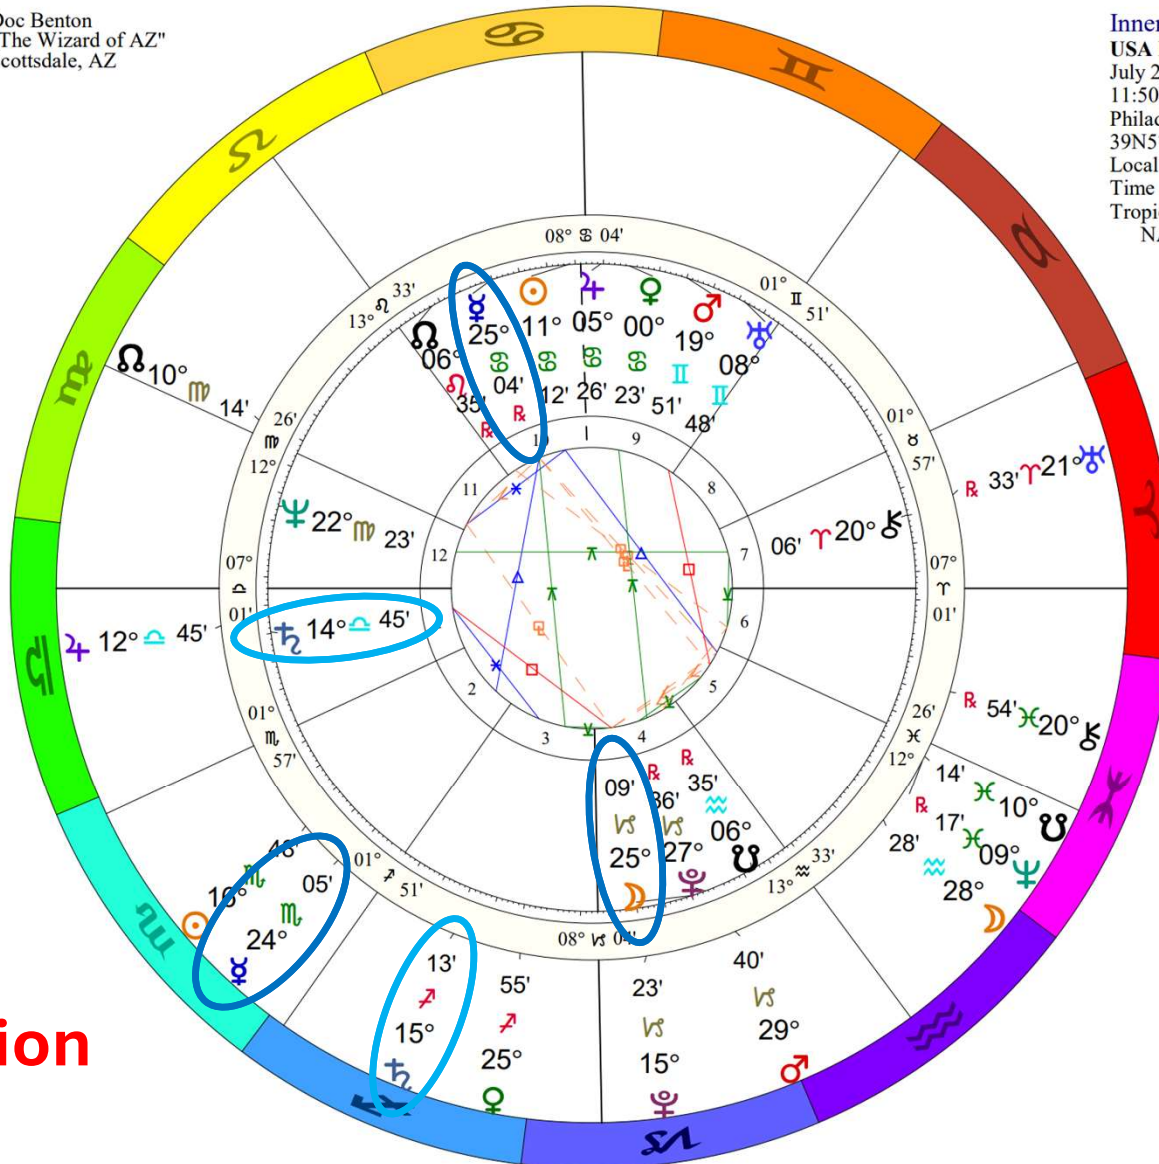

Doc Benton
"The Wizard of AZ"
Scottsdale, AZ

Inner Ring:
USA Libra
July 2, 1776
11:50 AM
Philadelphia, PA
39N57'08" 75W09'51"
Local Mean Time
Time Zone: 0 hours West
Tropical Regiomontanus
NATAL CHART

Outer Ring:
2016 Election
November 8, 2016
12:00 PM
Scottsdale, Arizona
33N30'33" 111W53'54"
Standard Time
Time Zone: 7 hours West
Tropical 0-Aries
NATAL CHART

♃♄♅	0°04'a
♃♄♅	0°04'a
♃♄♅	0°10's
♃♄♅	0°10's
♃♄♅	0°22'a
♃♄♅	0°27'a
♃♄♅	0°28's
♃♄♅	0°28'a
♃♄♅	0°39'a
♃♄♅	0°41's
♃♄♅	0°41's
♃♄♅	0°43's
♃♄♅	0°46'a
♃♄♅	0°47'a
♃♄♅	0°48'a
♃♄♅	0°49'a
♃♄♅	0°50's
♃♄♅	0°51's
♃♄♅	0°52's
♃♄♅	0°53's
♃♄♅	0°54's
♃♄♅	0°59's
♃♄♅	0°59's
♃♄♅	0°59'a

2016 USA/Election Biwheel