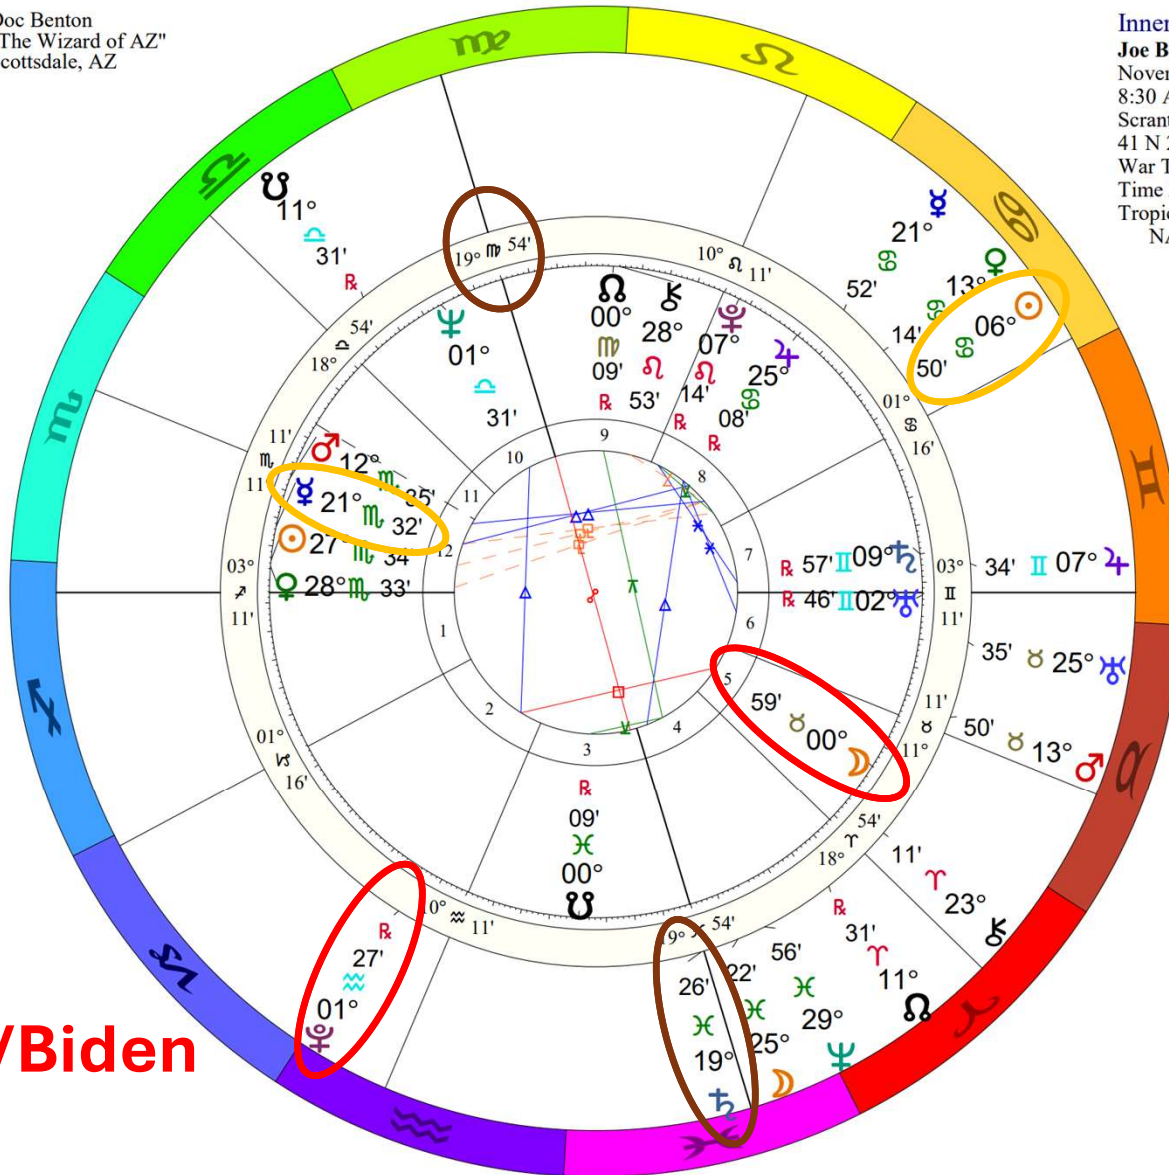

Doc Benton
"The Wizard of AZ"
Scottsdale, AZ

Inner Ring:
Joe Biden
November 20, 1942
8:30 AM
Scranton, Pennsylvania
41 N 25 75 W 40
War Time
Time Zone: 5 hours West
Tropical Regiomontanus
NATAL CHART

Outer Ring:
First Debate
June 27, 2024
6:00 PM
Scottsdale, Arizona
33N30'33" 111W53'54"
Standard Time
Time Zone: 7 hours West
Tropical 0-Aries
NATAL CHART

♃♌♍	0°04's
♌♍♎	0°13'a
♍♎♏	0°13'a
♎♏♐	0°14's
♏♐♑	0°18'a
♐♑♒	0°19's
♑♒♓	0°20's
♒♓♈	0°21's
♓♈♉	0°23'a
♈♉♊	0°27'a
♉♊♋	0°27'a
♊♋♌	0°27'a
♋♌♍	0°27'a
♌♍♎	0°27'a
♍♎♏	0°27'a
♎♏♐	0°28'a
♏♐♑	0°29's
♐♑♒	0°39'a
♑♒♓	0°39's
♒♓♈	0°41's
♓♈♉	0°49's
♈♉♊	0°59'a

**1st Debate/Biden
Biwheel**