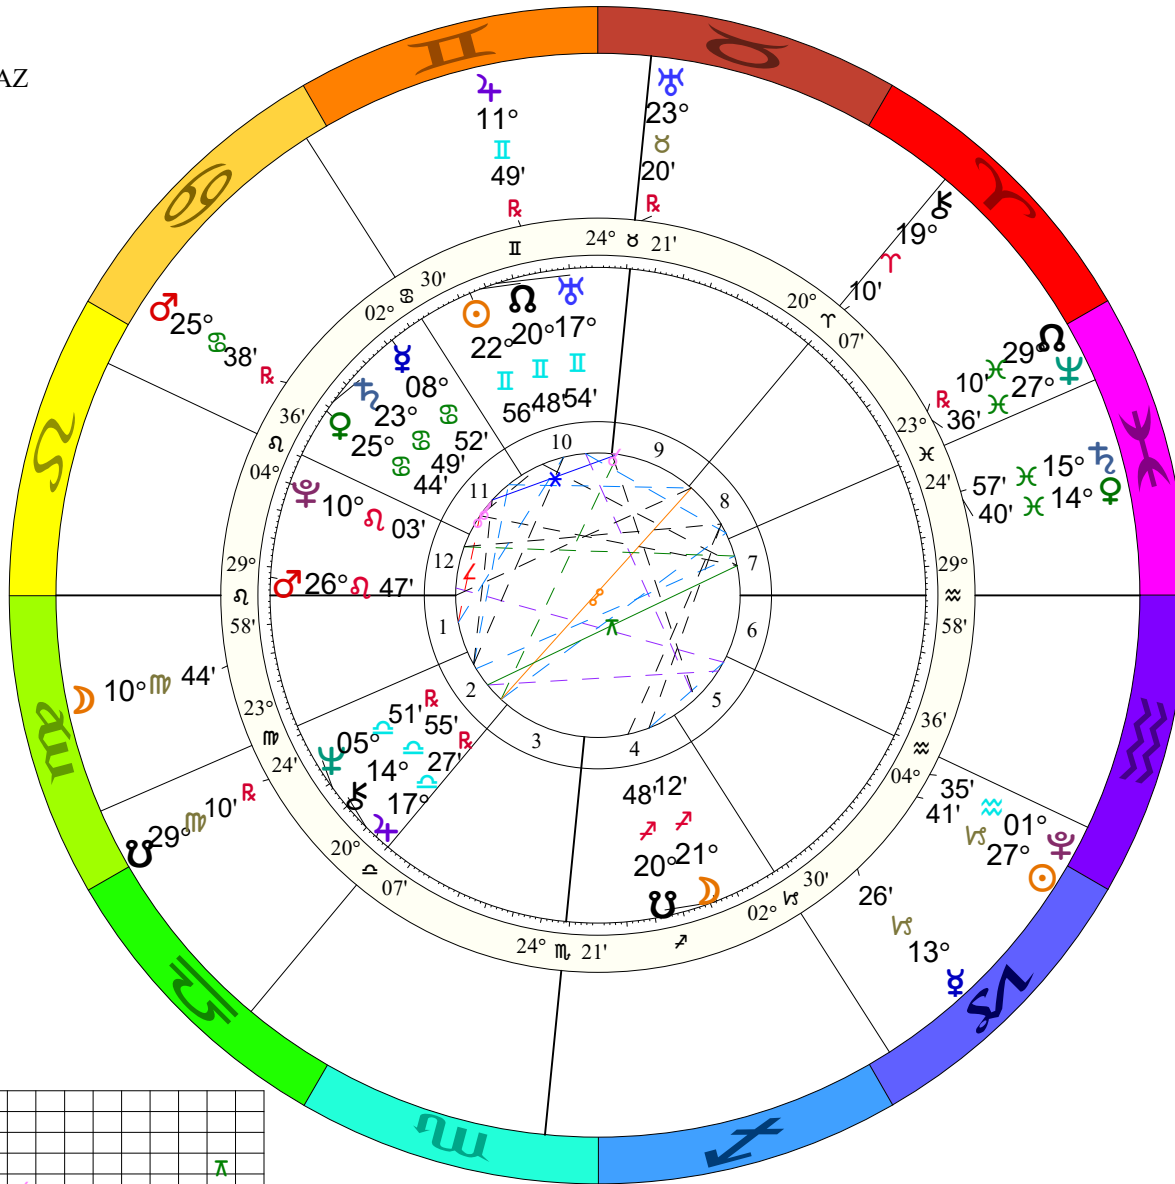

Doc Benton  
The Wizard of AZ

**Inner Ring:**  
**Donald Trump**  
June 14, 1946  
10:54 AM  
Queens Cou, Jamaica Hospital Queens  
40 N 42 73W48'59"  
Daylight Saving Time  
Time Zone: 5 hours West  
Tropical Regiomontanus  
NATAL CHART

**Outer Ring:**  
**Transits**  
January 17, 2025  
6:26:54 AM  
Scottsdale, Arizona  
33N30'33" 111W53'54"  
Standard Time  
Time Zone: 7 hours West  
Tropical Regiomontanus  
NATAL CHART

♃♂♂	1°43's	♀♁♁	0°00'a
♁♂♂	1°01's	♁♂♂	0°00'a
♂♂♂	0°57's	♀♂♂	0°02'a
♂♂♂♂	0°32's	♁♂♂♂	0°04'a
♂♂♂♂	0°29's	♂♂♂♂	0°05'a
♁♂♂♂♂	0°28's	♁♂♂♂	0°05'a
♁♂♂♂♂	0°27's	♀♂♂♂	0°06'a
♂♂♂♂♂	0°23's	♀♂♂♂	0°10'a
♂♂♂♂♂	0°18's	♂♂♂♂	0°10'a
♂♂♂♂♂	0°18's	♂♂♂♂	0°11'a
♂♂♂♂♂	0°13's	♁♂♂♂	0°11'a
♂♂♂♂♂	0°09's	♀♂♂♂	0°14'a
♂♂♂♂♂	0°07's	♂♂♂♂	0°15'a
♂♂♂♂♂	0°07's	♂♂♂♂	0°17'a
♂♂♂♂♂	0°06's	♂♂♂♂	0°18'a
♂♂♂♂♂	0°06's	♂♂♂♂	0°18'a
♂♂♂♂♂	0°06's	♂♂♂♂	1°49'a
♁♂♂♂♂	0°01's		