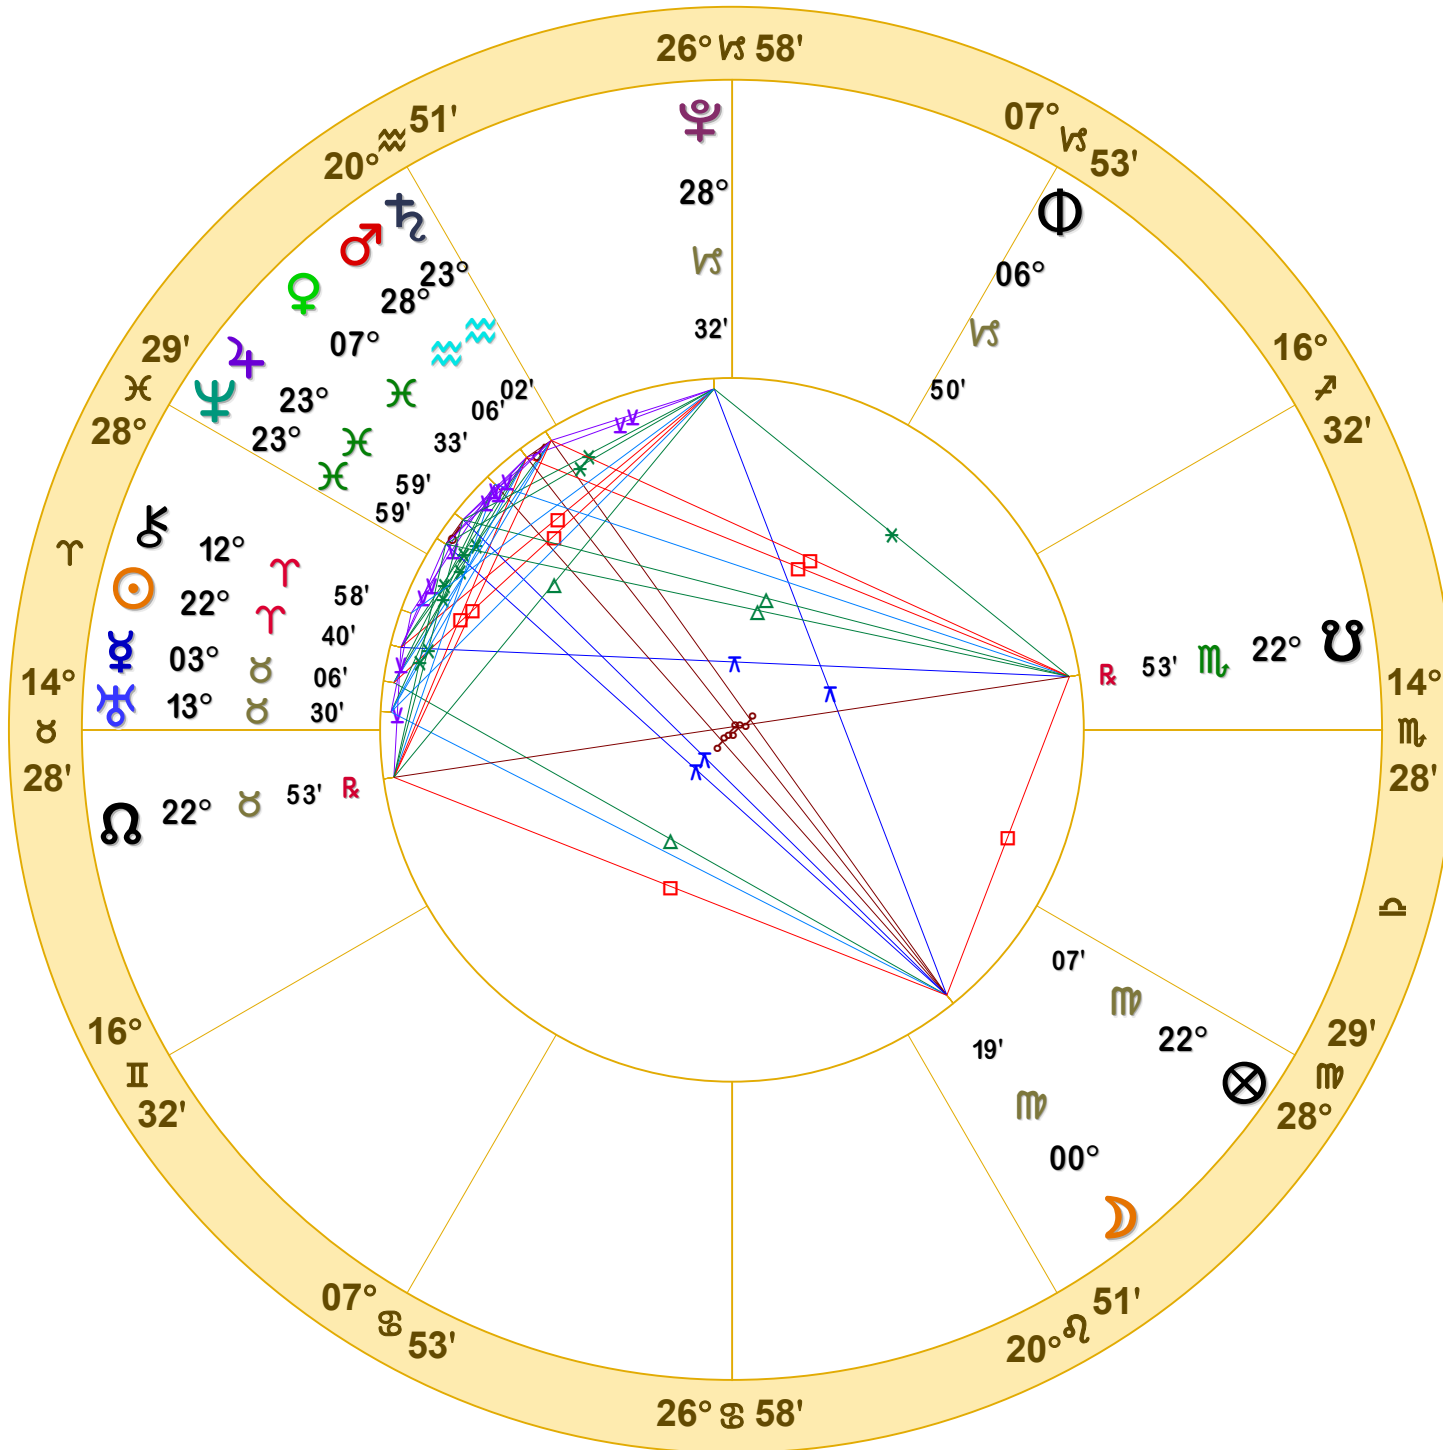

NATAL CHART

Transits

April 12, 2022

7:42:37 AM

Daylight Saving Time

San Francisco, California

37N46'30" 122W25'06"

Time Zone: 8 hours West

Geocentric

Tropical Regiomontanus

Doc Benton

The Hanged Man

Scottsdale, AZ 85255