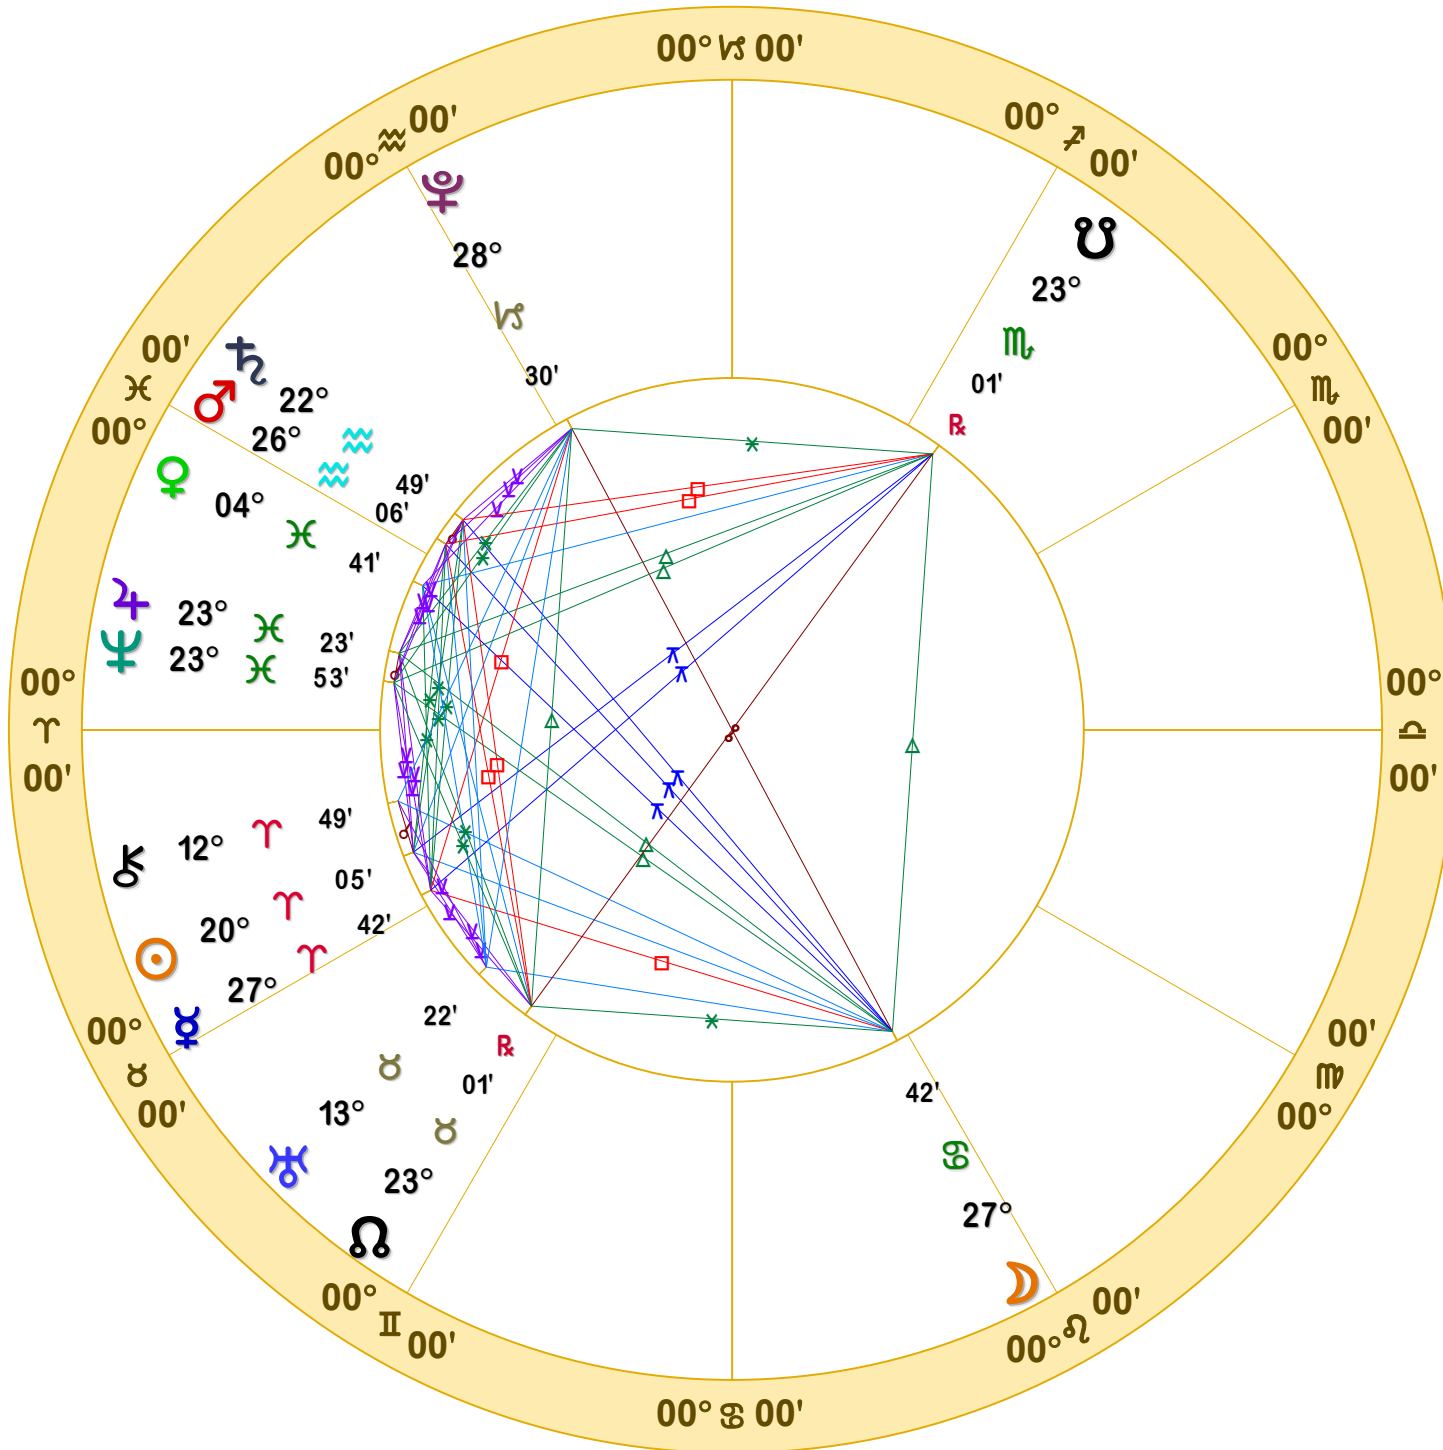

NATAL CHART

Transits

April 9, 2022

4:25:13 PM

Standard Time

Scottsdale, Arizona

33N30'33" 111W53'54"

Time Zone: 7 hours West

Geocentric

Tropical 0-Aries

Doc Benton

The Hanged Man

Scottsdale, AZ 85255