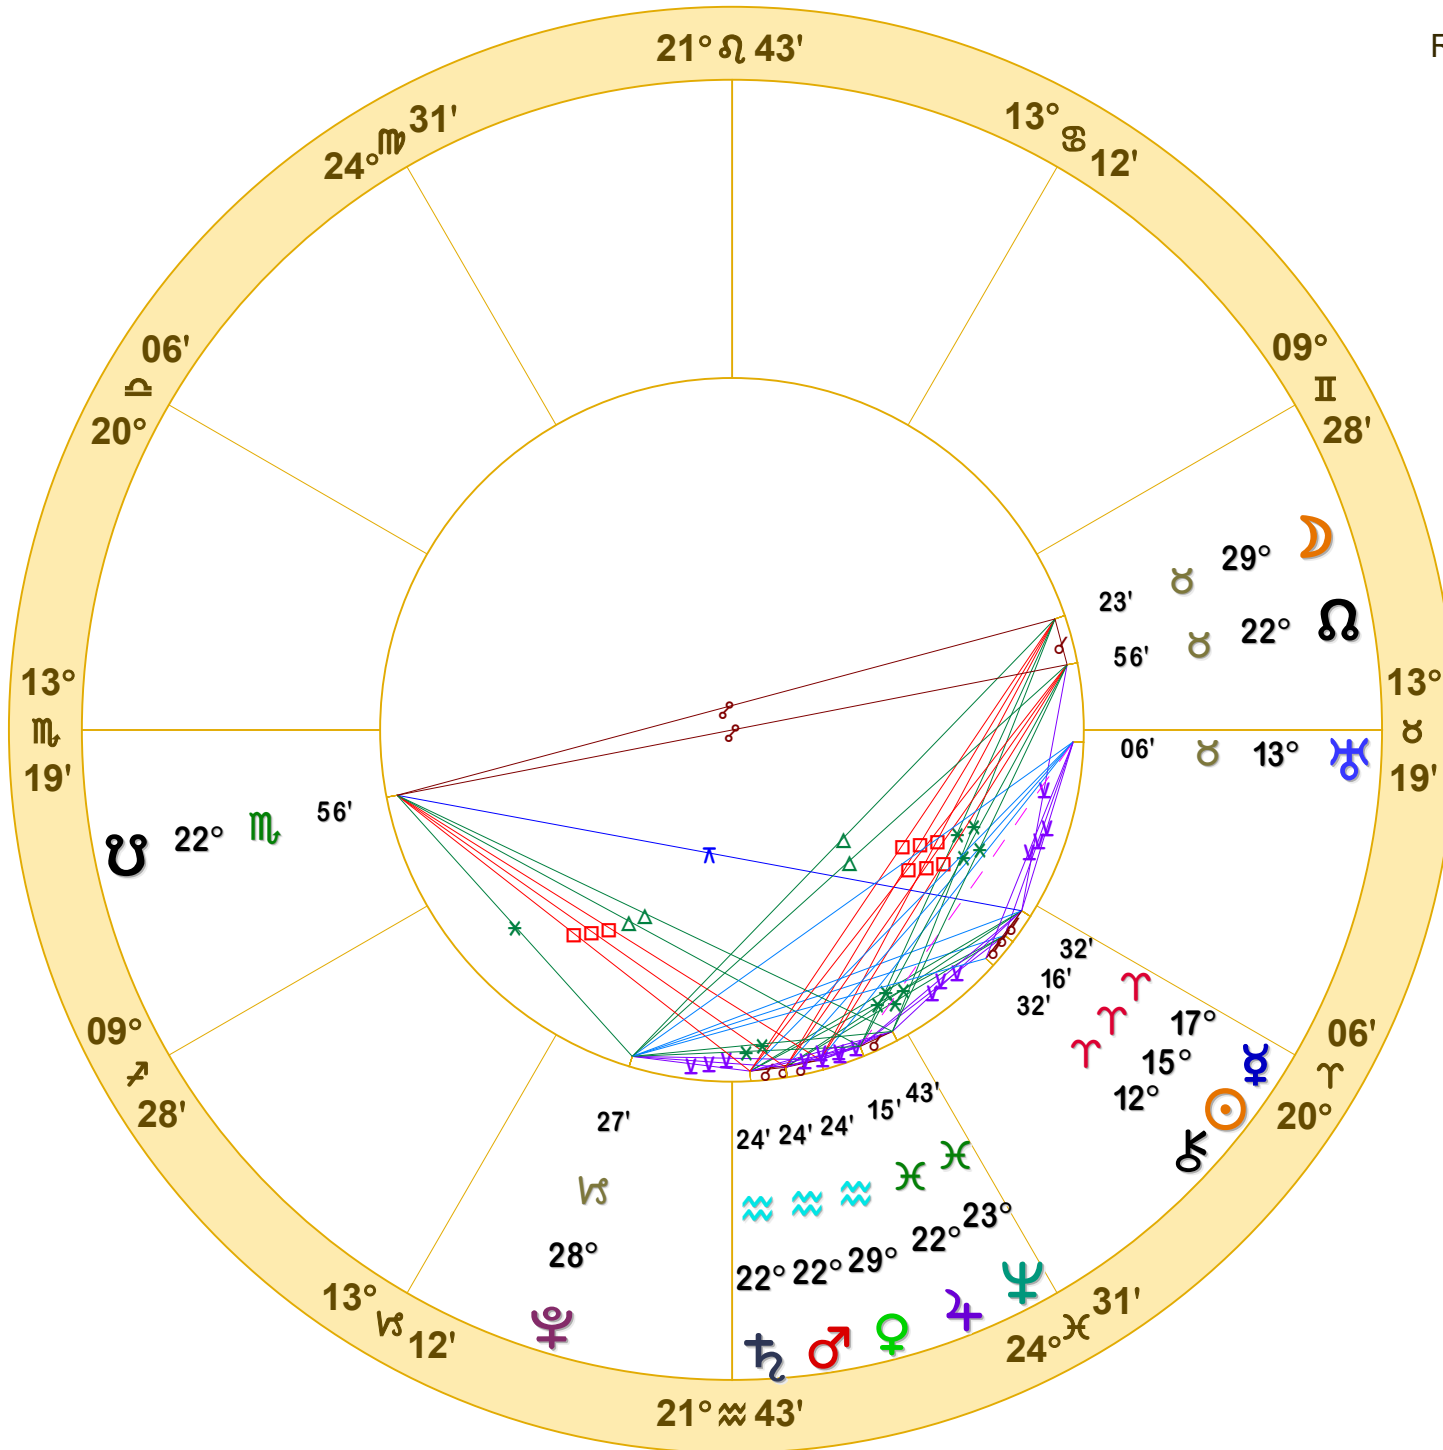

Relocated to Washington, D.C.

Transits

April 4, 2022
6:51:05 PM
Standard Time
Washington, D.C.
38N53'42" 77W02'12"
Time Zone: 7 hours West
Geocentric
Tropical Regiomontanus

Doc Benton
The Hanged Man
Scottsdale, AZ 85255