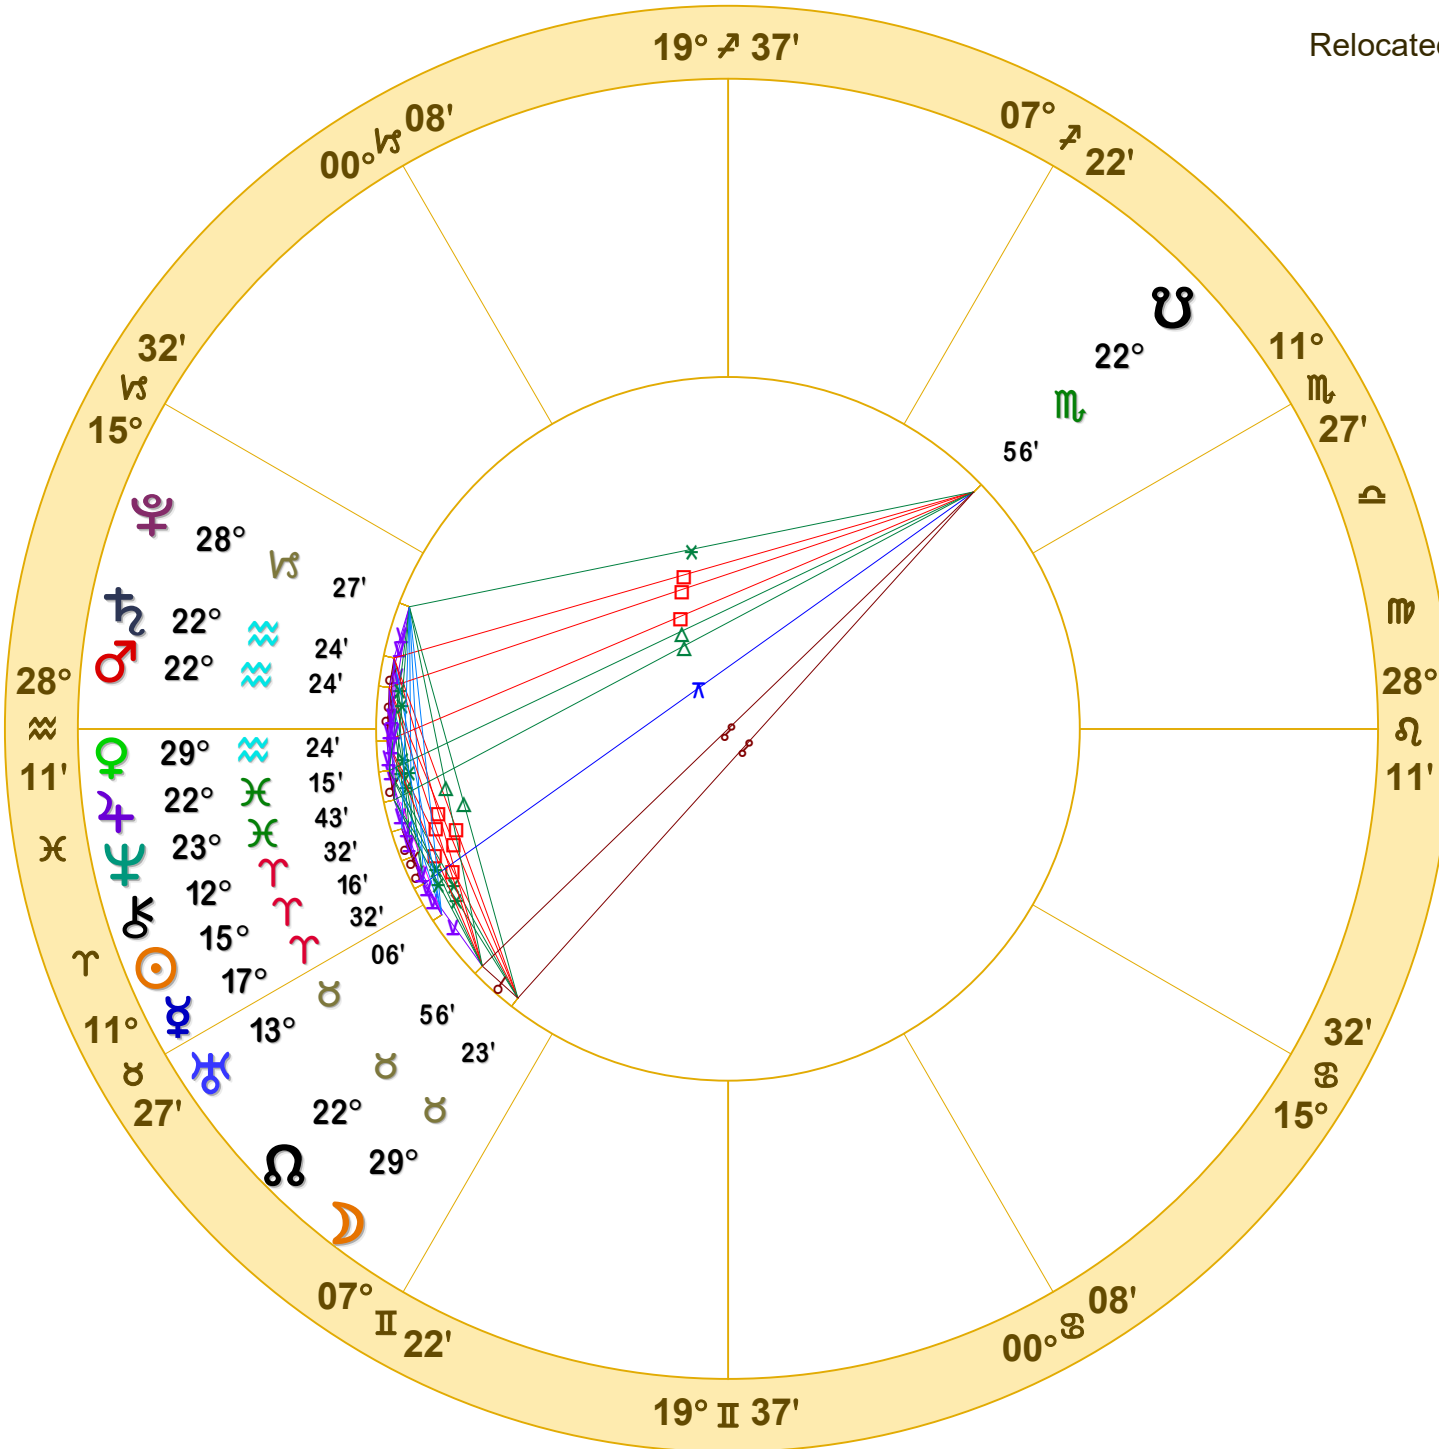

Relocated to Moscow, Moskva, Russia

**Transits**

April 4, 2022

6:51:05 PM

Standard Time

Moscow, Moskva, Russia

55 N 45 37 E 35

Time Zone: 7 hours West

Geocentric

Tropical Regiomontanus

Doc Benton

The Hanged Man

Scottsdale, AZ 85255