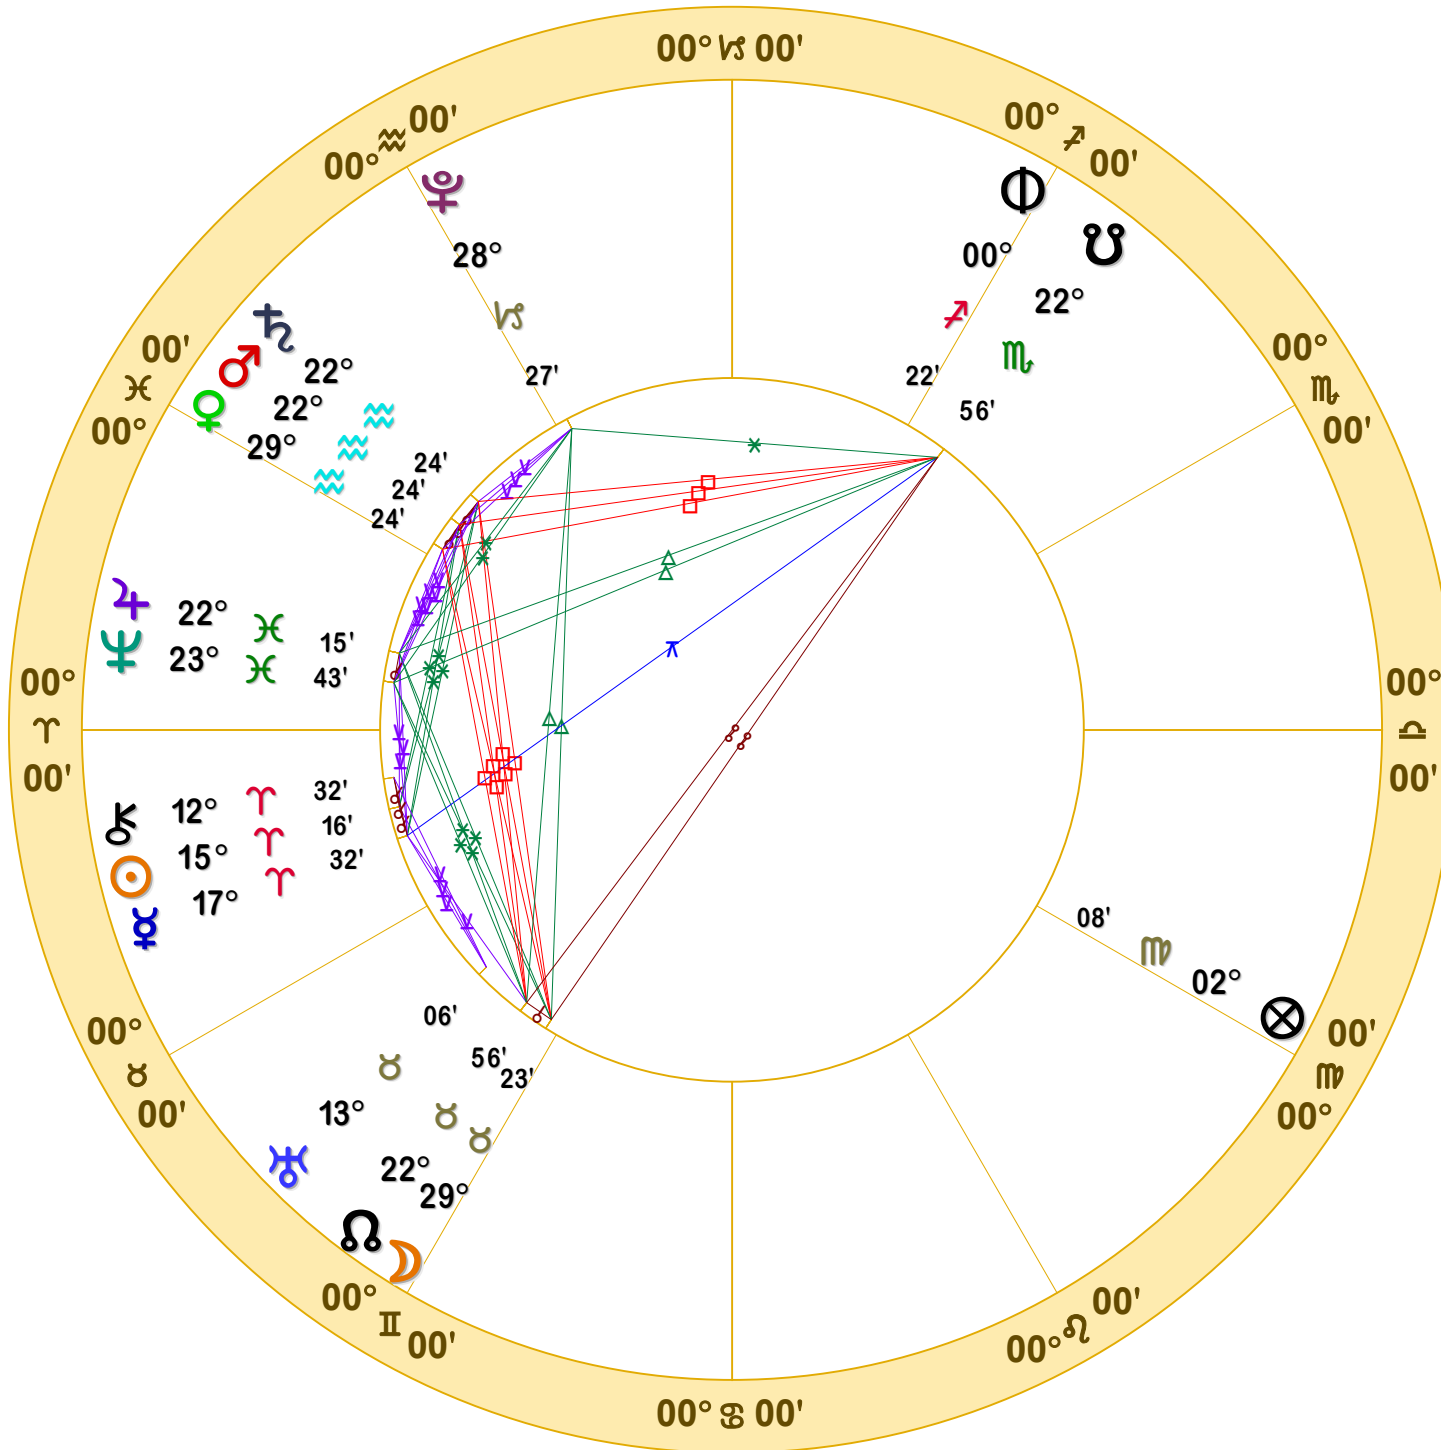

NATAL CHART

Transits

April 4, 2022
6:51:04 PM
Standard Time
Scottsdale, Arizona
33N30'33" 111W53'54"
Time Zone: 7 hours West
Geocentric
Tropical 0-Aries

Doc Benton
The Hanged Man
Scottsdale, AZ 85255