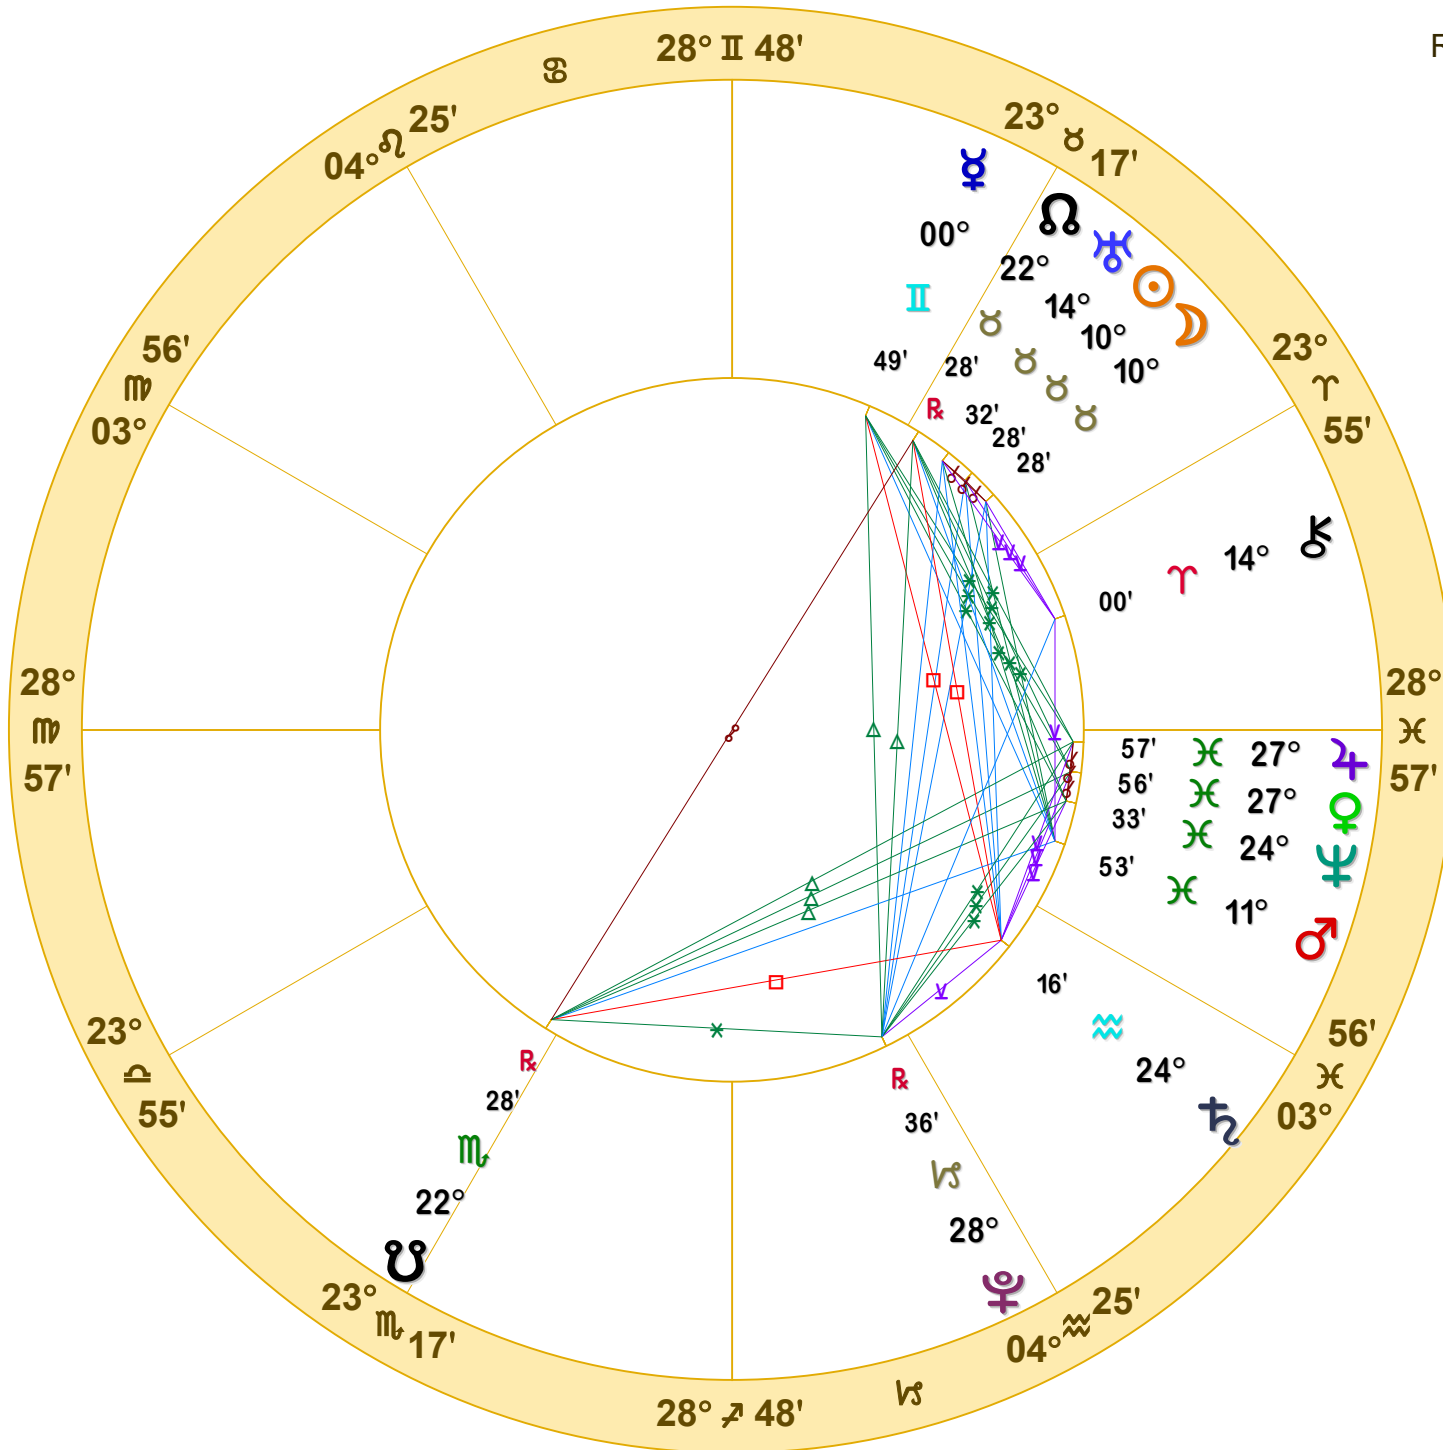

Relocated to Washington, D.C.

Transits

April 30, 2022

1:27:54 PM

Standard Time

Washington, D.C.

38N53'42" 77W02'12"

Time Zone: 7 hours West

Geocentric

Tropical Regiomontanus

Doc Benton

The Hanged Man

Scottsdale, AZ 85255