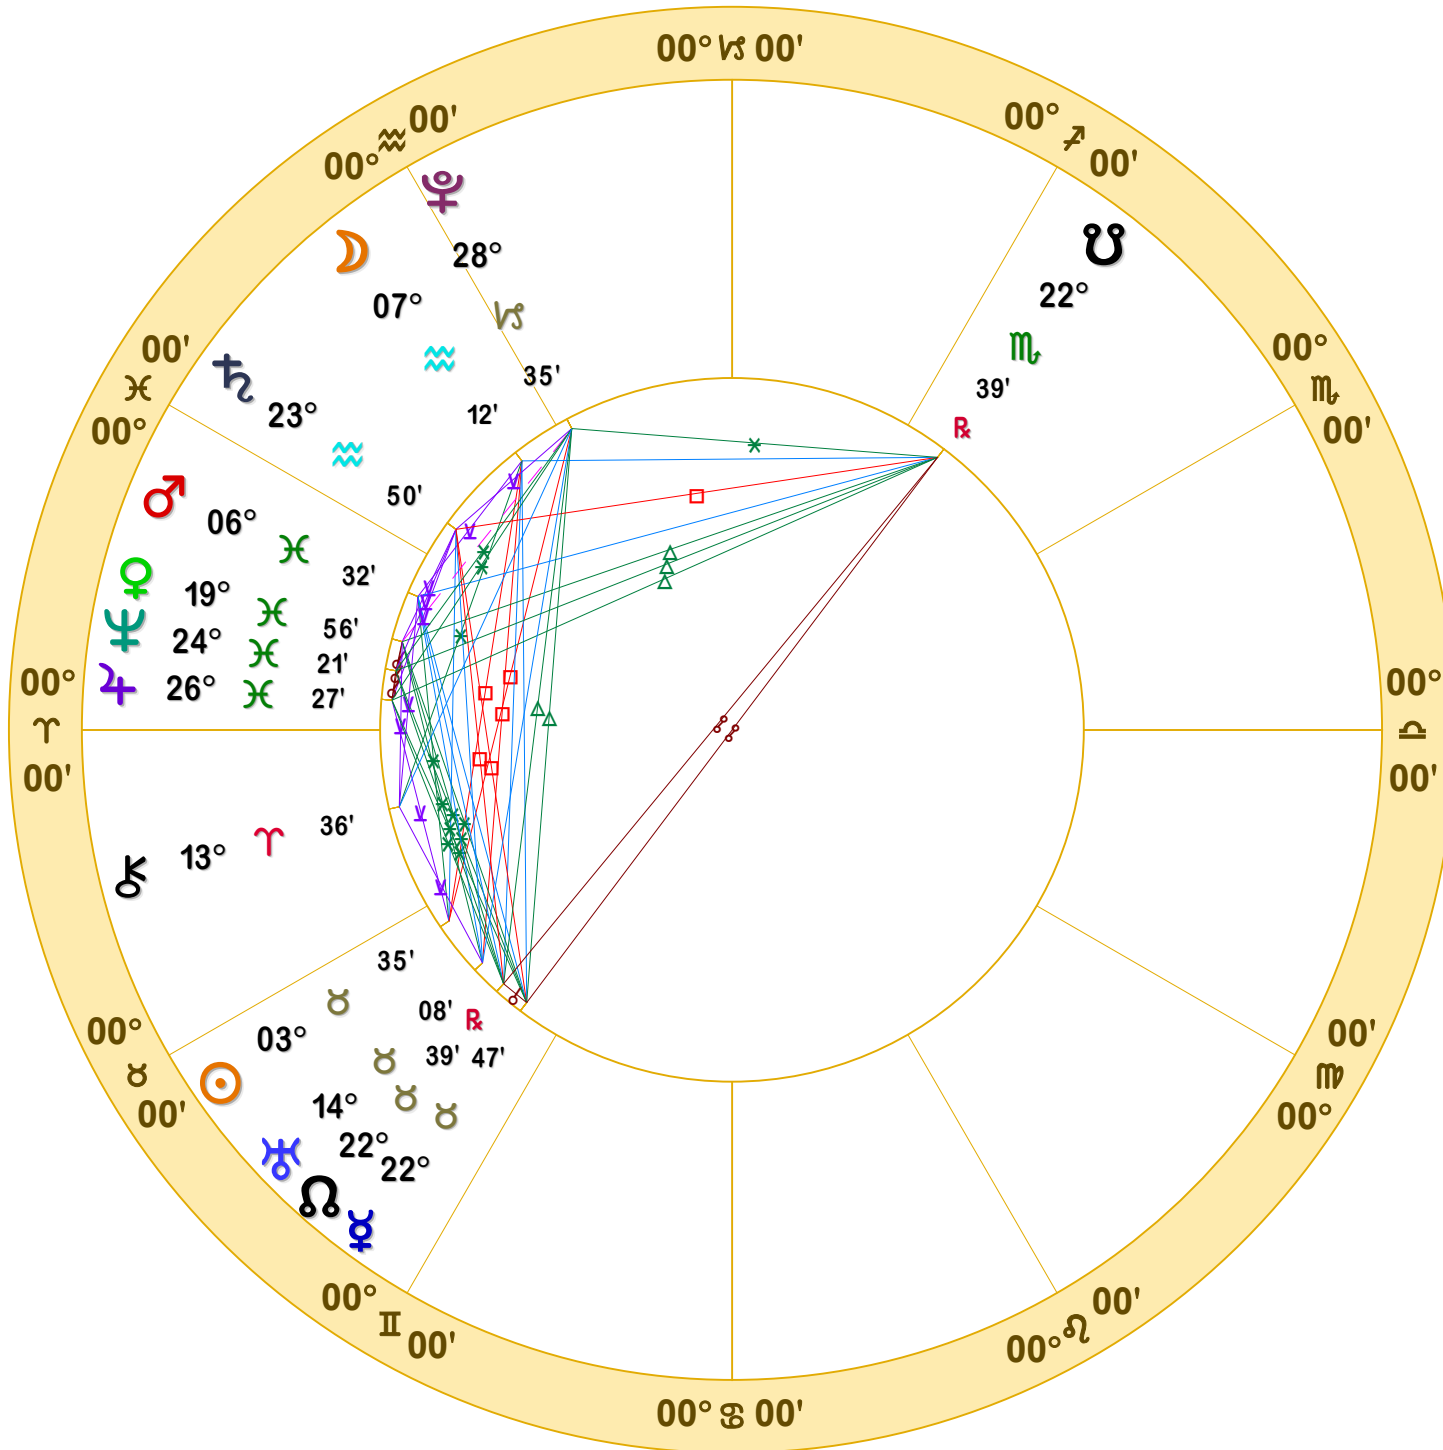

NATAL CHART

Transits

April 23, 2022
 11:36 AM
 Standard Time
 Scottsdale, Arizona
 33N30'33" 111W53'54"
 Time Zone: 7 hours West
 Geocentric
 Tropical 0-Aries

Doc Benton
 The Hanged Man
 Scottsdale, AZ 85255