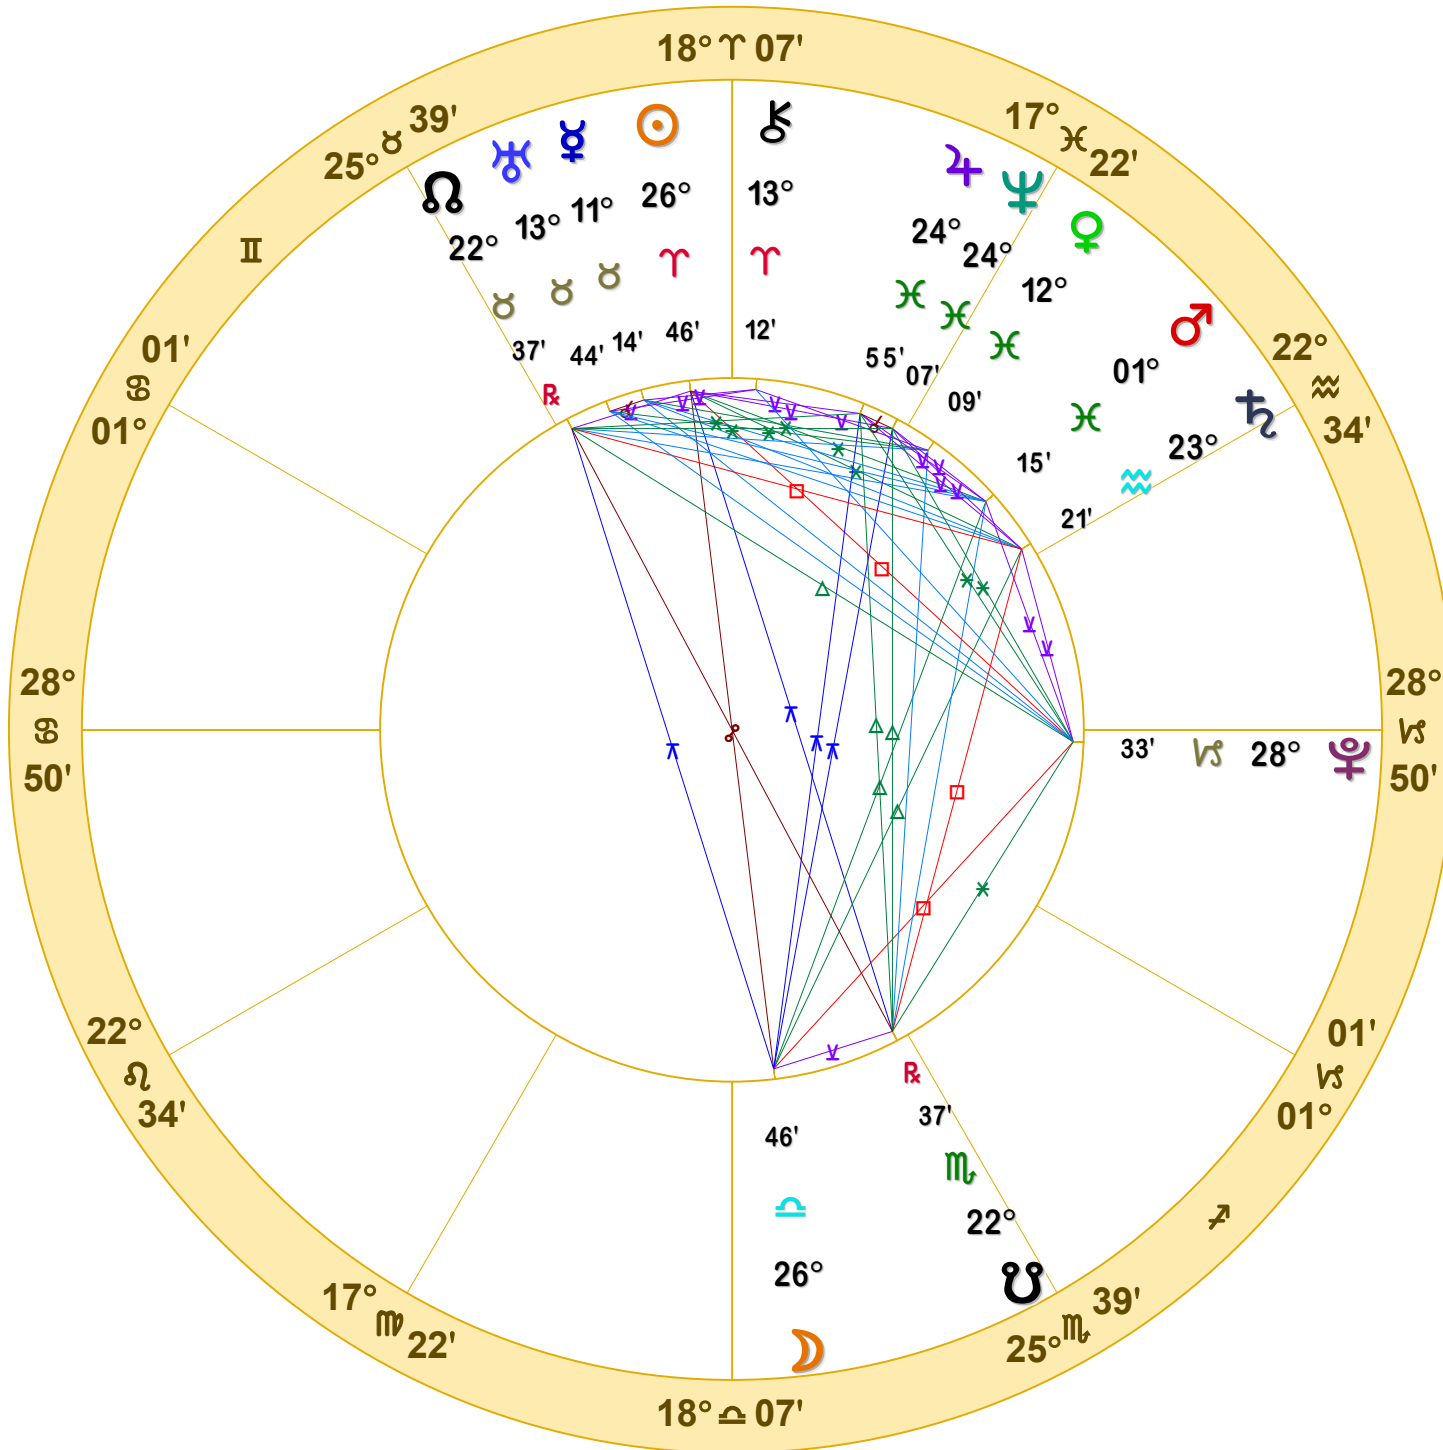

NATAL CHART

Transits

April 16, 2022
11:54:52 AM
Standard Time
Scottsdale, Arizona
33N30'33" 111W53'54"
Time Zone: 7 hours West
Geocentric
Tropical Regiomontanus

Doc Benton
The Hanged Man
Scottsdale, AZ 85255