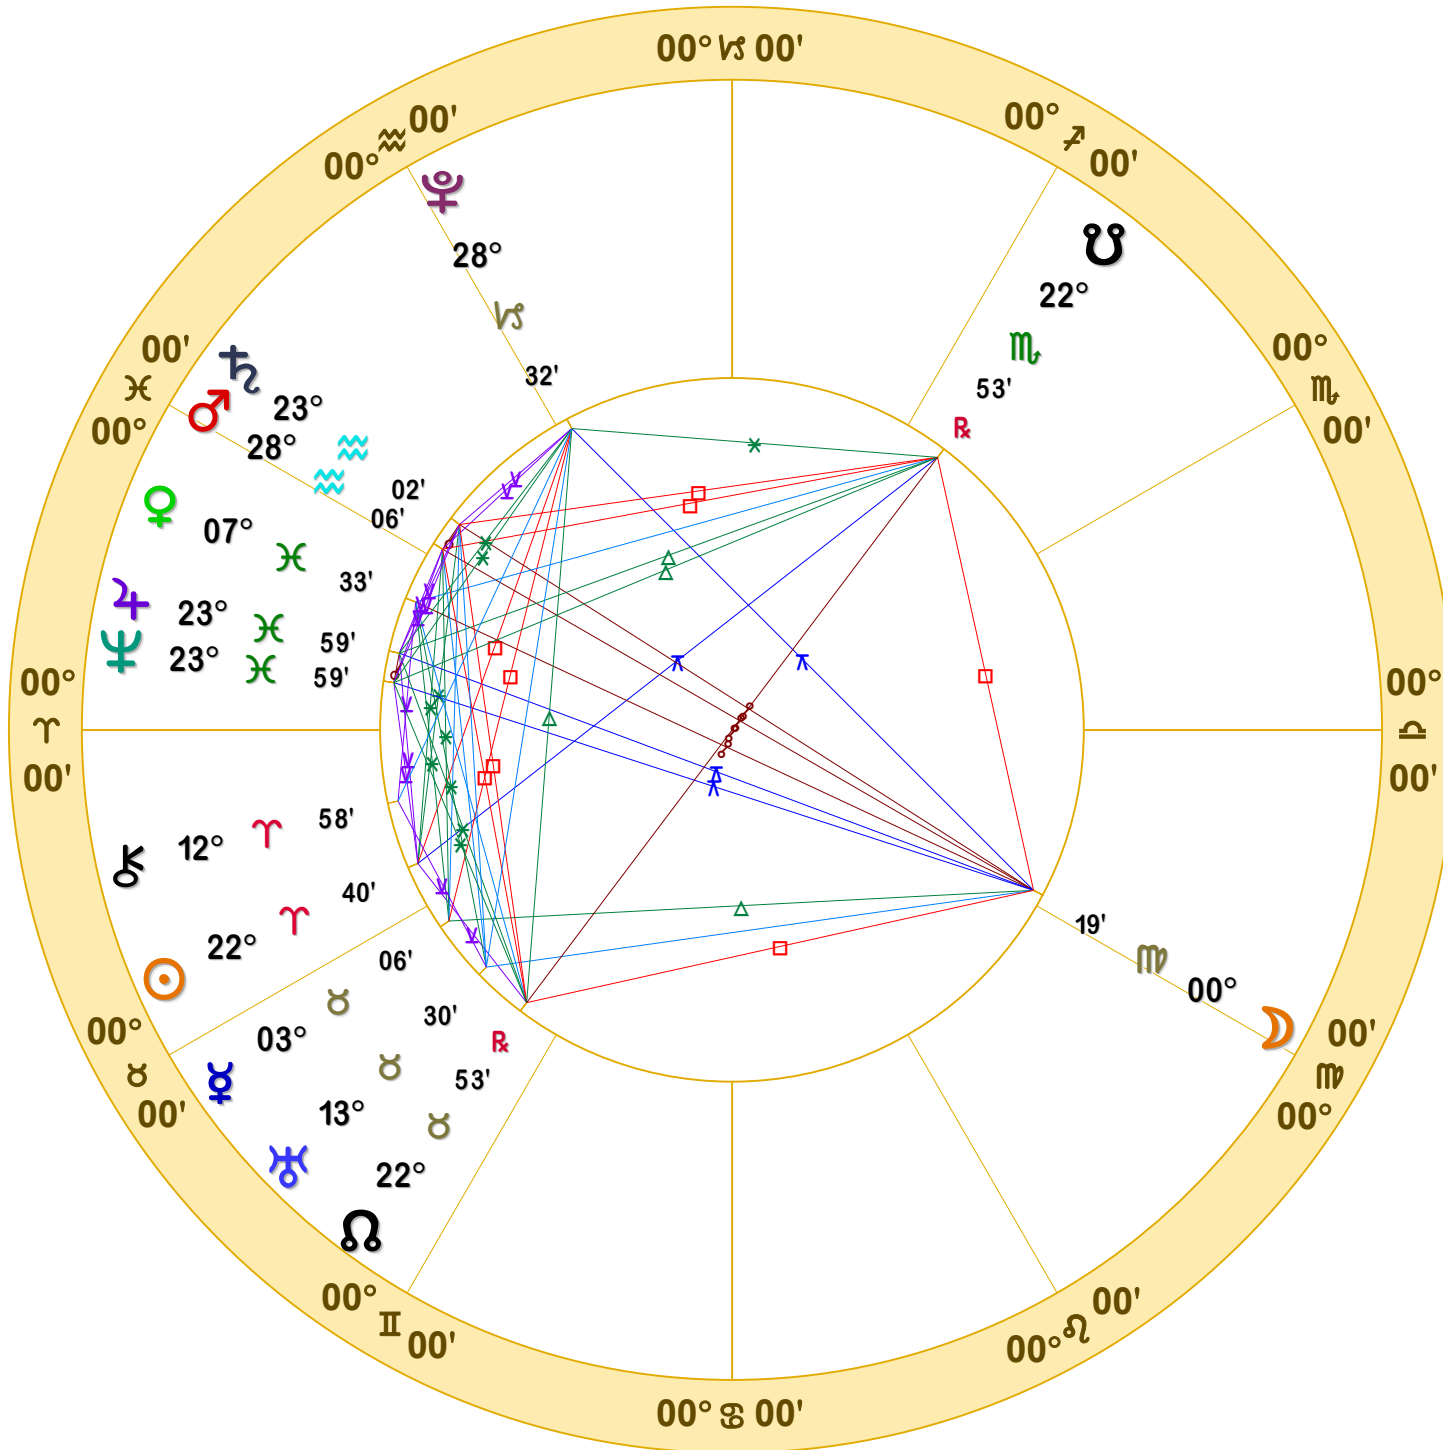

NATAL CHART

Transits

April 12, 2022

7:42:37 AM

Standard Time

Scottsdale, Arizona

33N30'33" 111W53'54"

Time Zone: 7 hours West

Geocentric

Tropical 0-Aries

Doc Benton

The Hanged Man

Scottsdale, AZ 85255