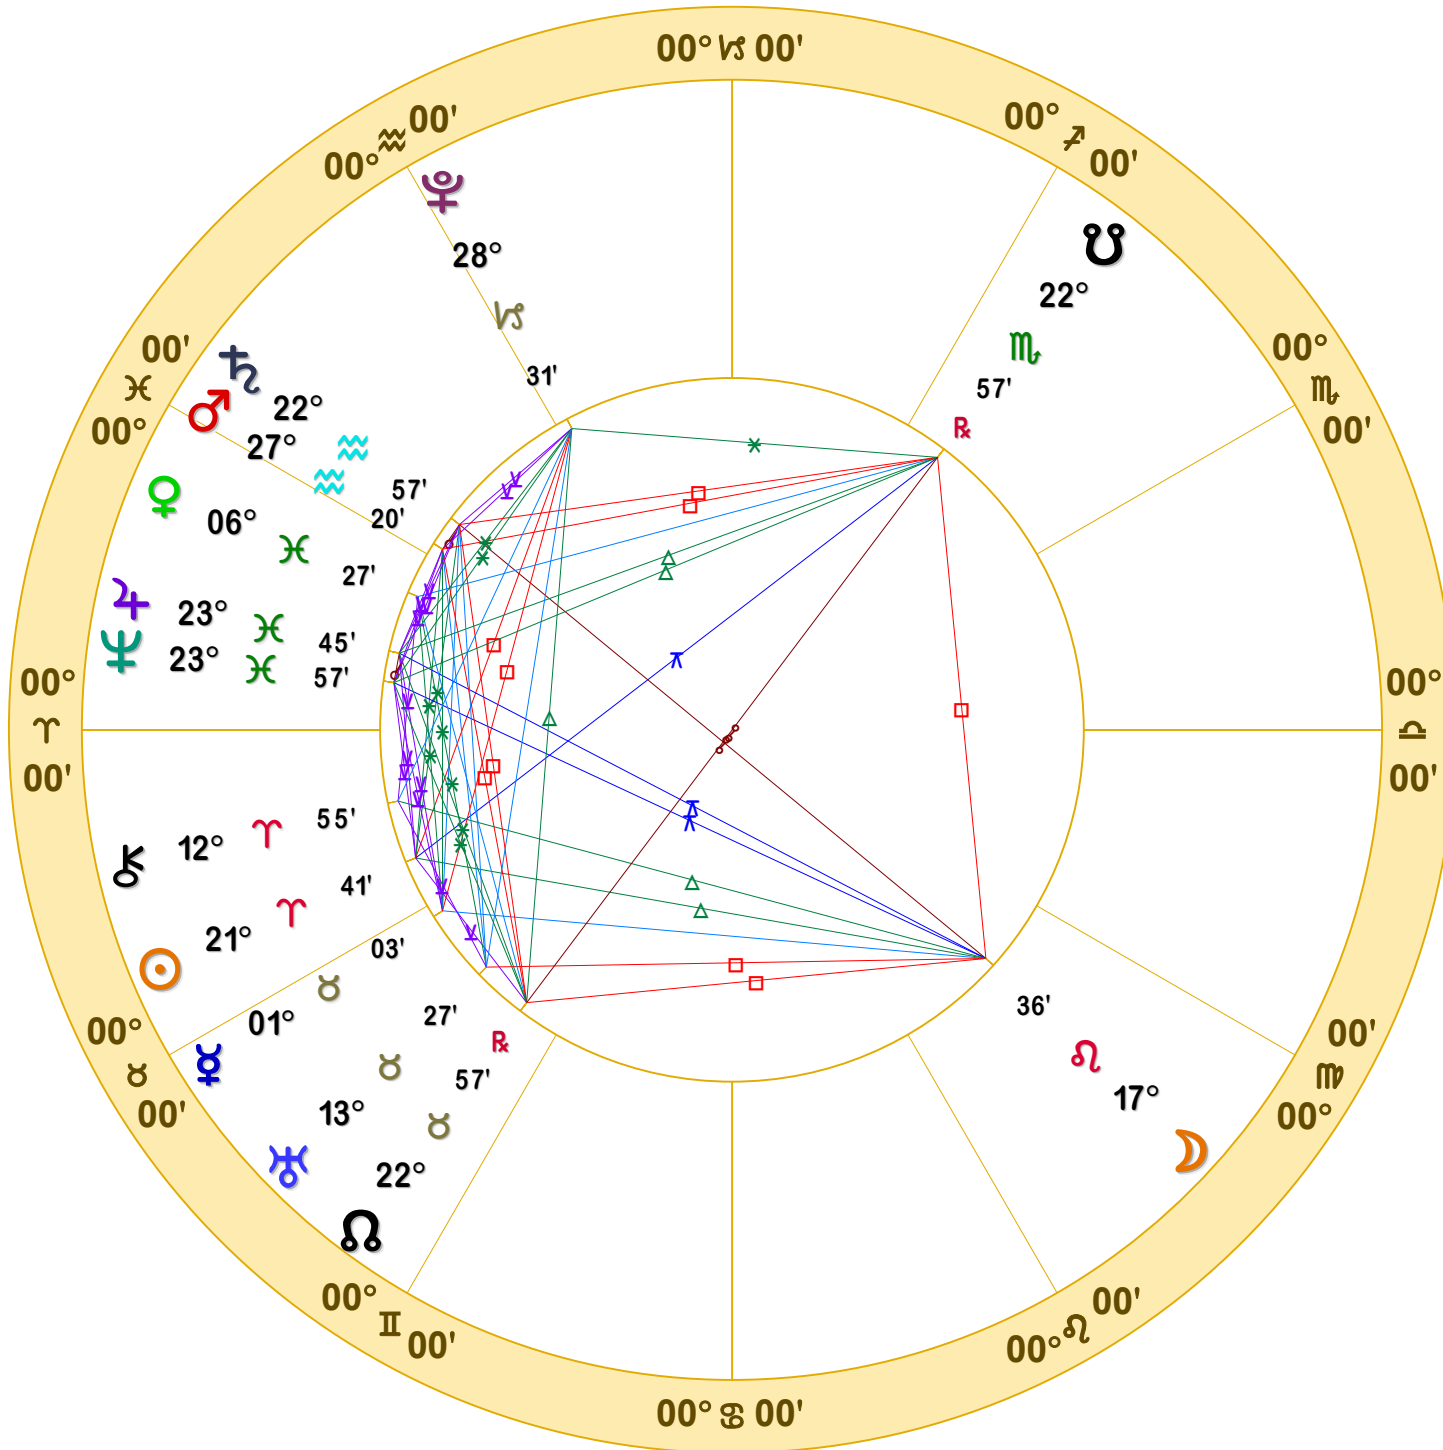

NATAL CHART

Transits

April 11, 2022
7:30:30 AM
Standard Time
Scottsdale, Arizona
33N30'33" 111W53'54"
Time Zone: 7 hours West
Geocentric
Tropical 0-Aries

Doc Benton
The Hanged Man
Scottsdale, AZ 85255