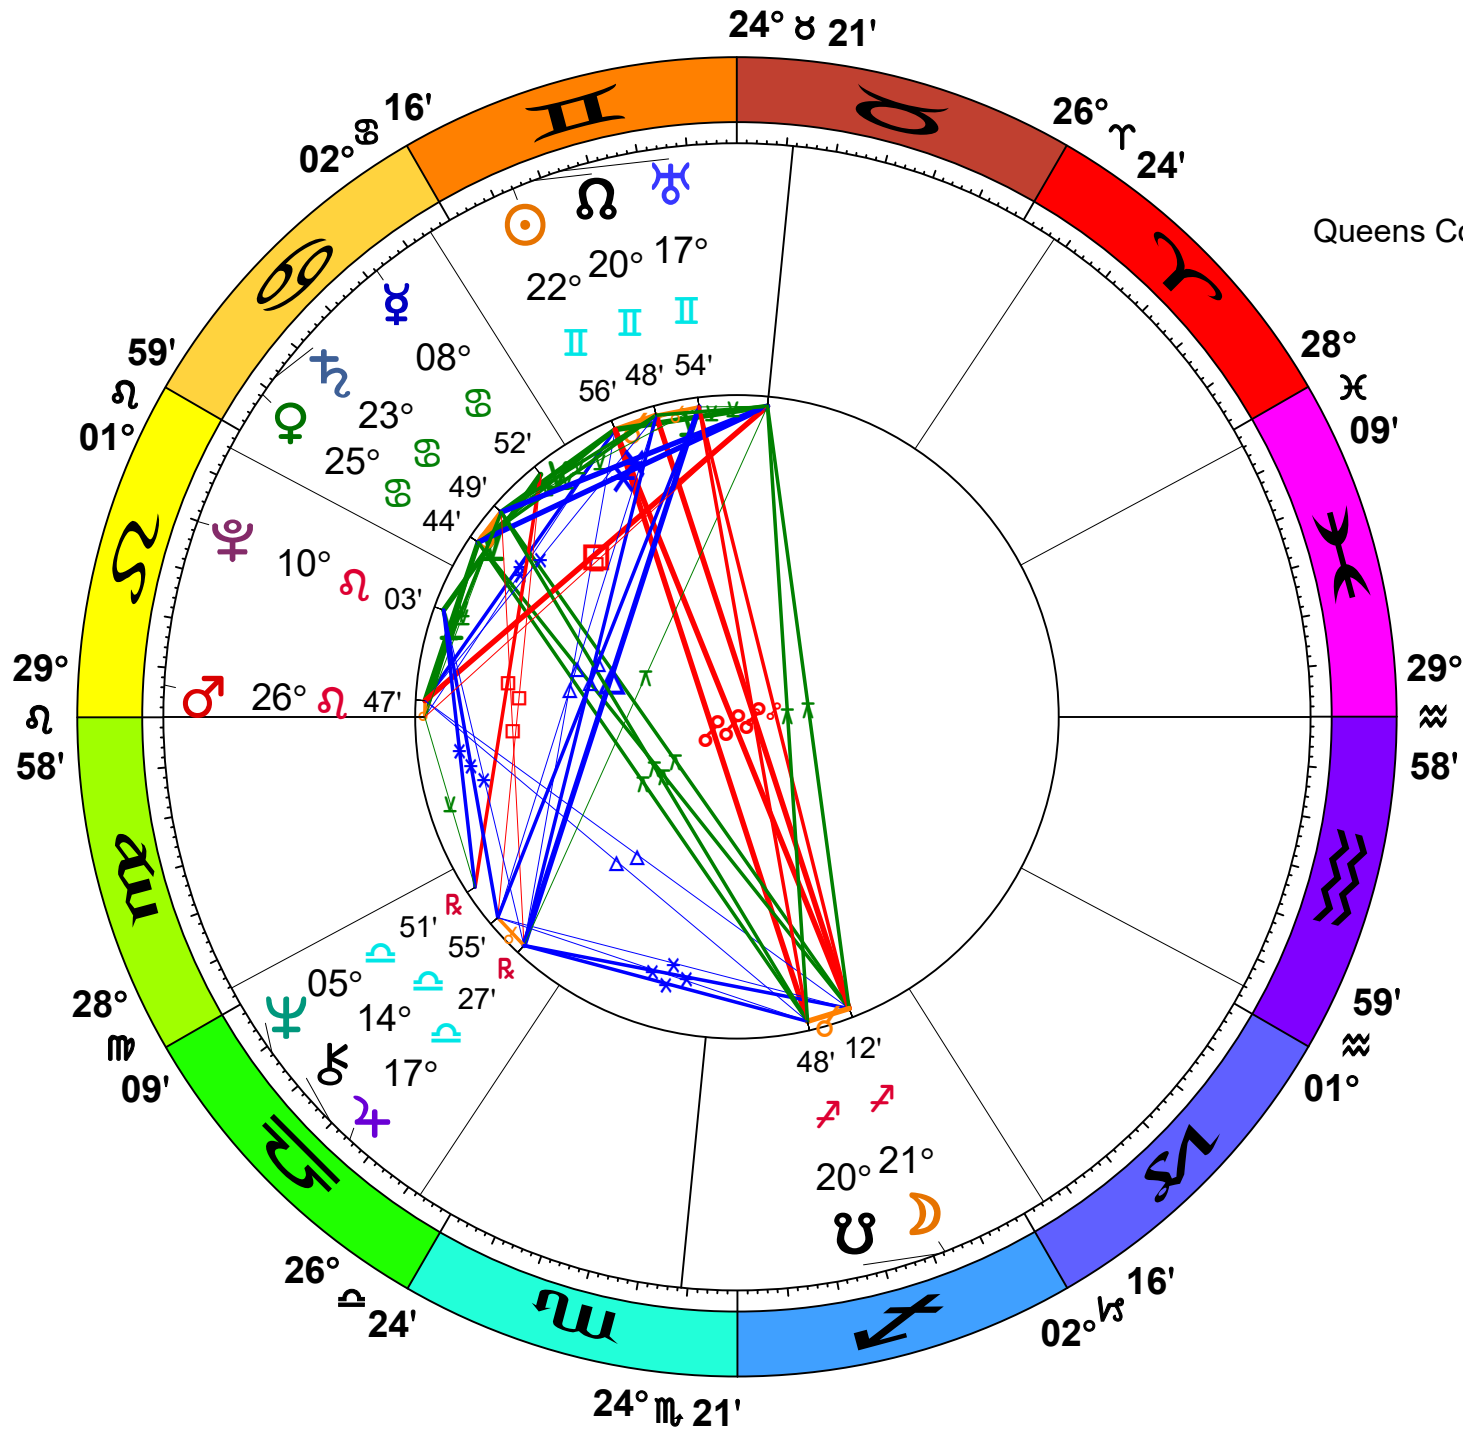

NATAL CHART

Donald Trump

June 14, 1946

10:54 AM

Daylight Saving Time

Queens Cou, Jamaica Hospital Queens

40 N 42 73W48'59"

Time Zone: 5 hours West

Geocentric

Tropical Koch

Doc Benton

"The Wizard of AZ"

Scottsdale, AZ