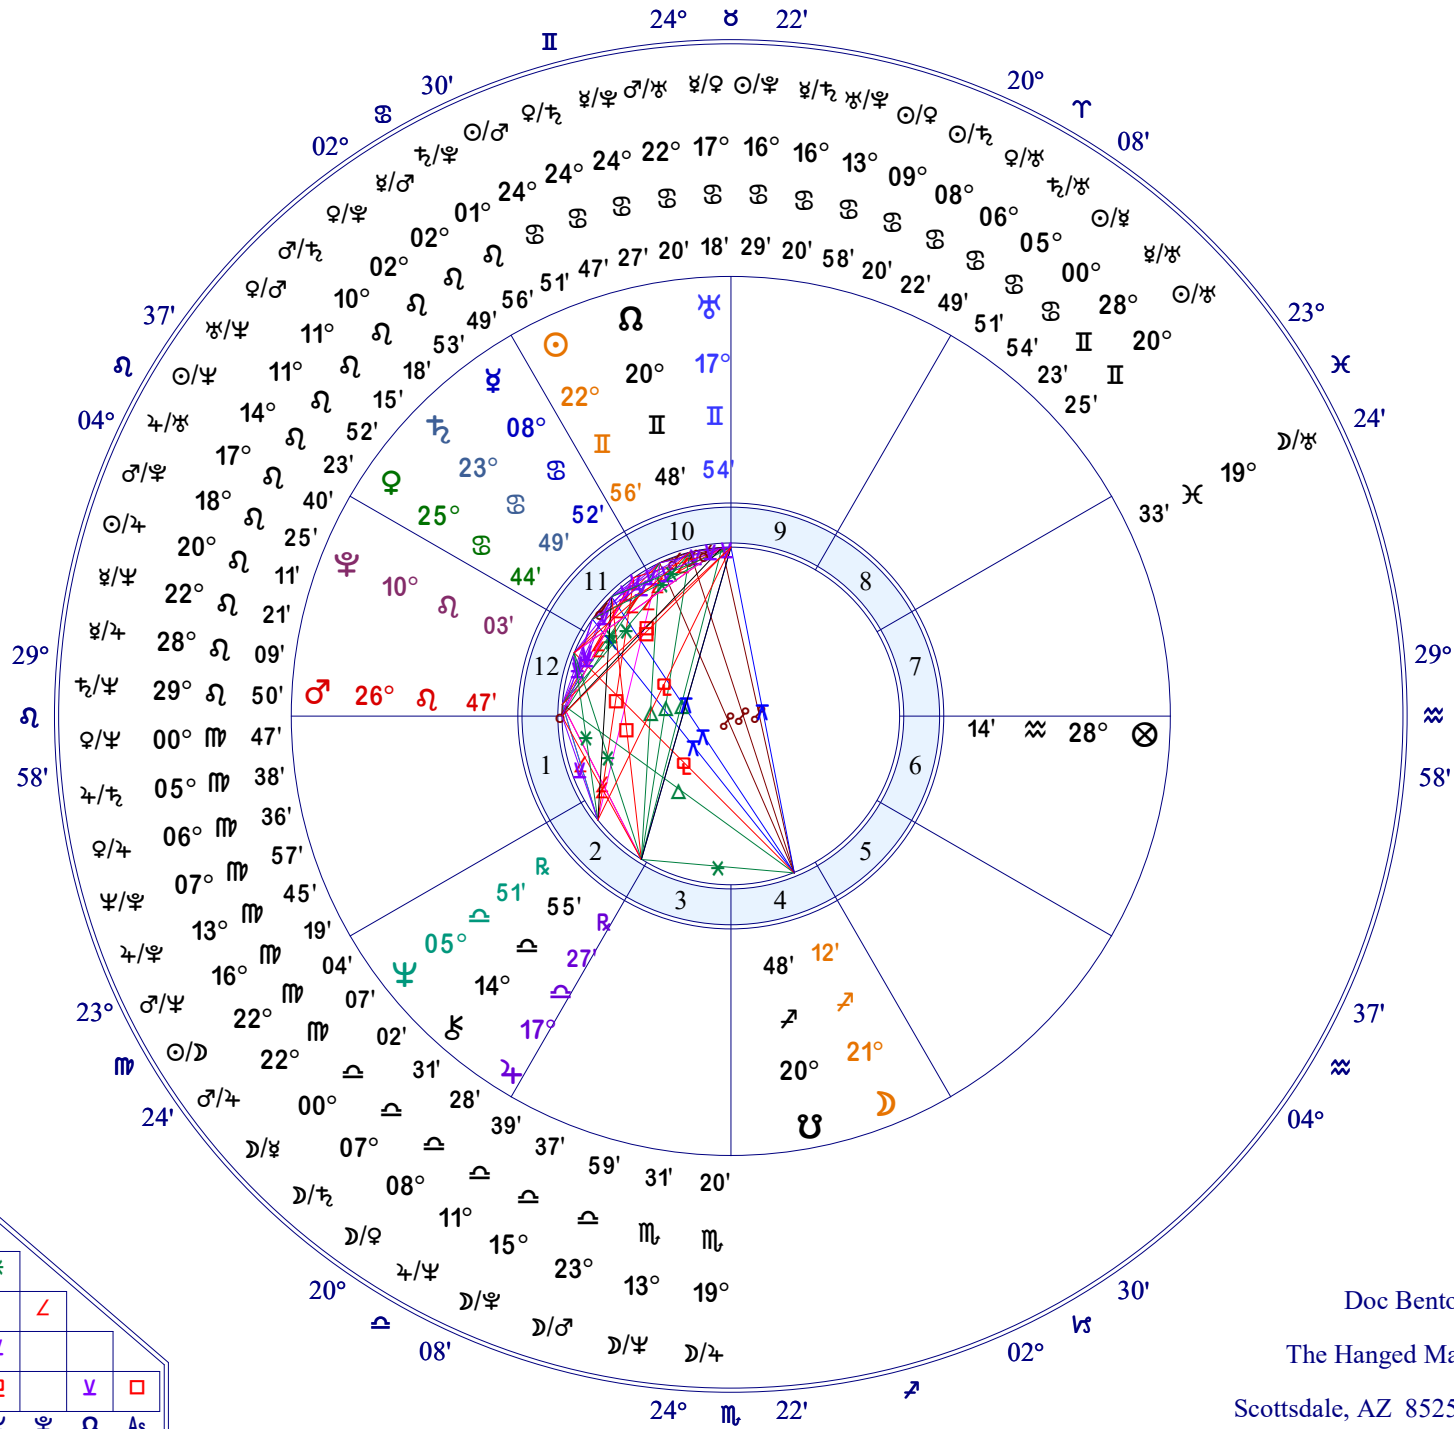

Donald Trump  
 June 14, 1946  
 10:54 AM  
 Jamaica, New York  
 40N41'29" 73W48'22"  
 Daylight Saving Time  
 Time Zone: 5 hours West  
 Tropical Regiomontanus  
 NATAL CHART

Mean Moon's Node	20 II 45
Part of Fortune (day)	28 ♁ 14
Part of Spirit (day)	1 ♃ 41
Vertex	22 ♃ 54
Equatorial Asc.	19 ♈ 34
Sidereal Time	3:27:58
G.M.T.	14:54:00
Delta t (ET-UT)	0:00:28
Lahiri Ayan.	23°06'16"

	♁	♂	♃	♄	♅	♆	♇	♁	♂	♃	♄	♅	♆	♇	♁	♂	♃	♄	♅	♆	♇		
♁																							
♂																							
♃																							
♄																							
♅																							
♆																							
♇																							
♁																							
♂																							
♃																							
♄																							
♅																							
♆																							
♇																							
♁																							
♂																							
♃																							
♄																							
♅																							
♆																							
♇																							
♁																							
♂																							
♃																							
♄																							
♅																							
♆																							
♇																							
♁																							
♂																							
♃																							
♄																							
♅																							
♆																							
♇																							
♁																							
♂																							
♃																							
♄																							
♅																							
♆																							
♇																							
♁																							
♂																							
♃																							
♄																							
♅																							
♆																							
♇																							
♁																							
♂																							
♃																							
♄																							
♅																							
♆																							
♇																							