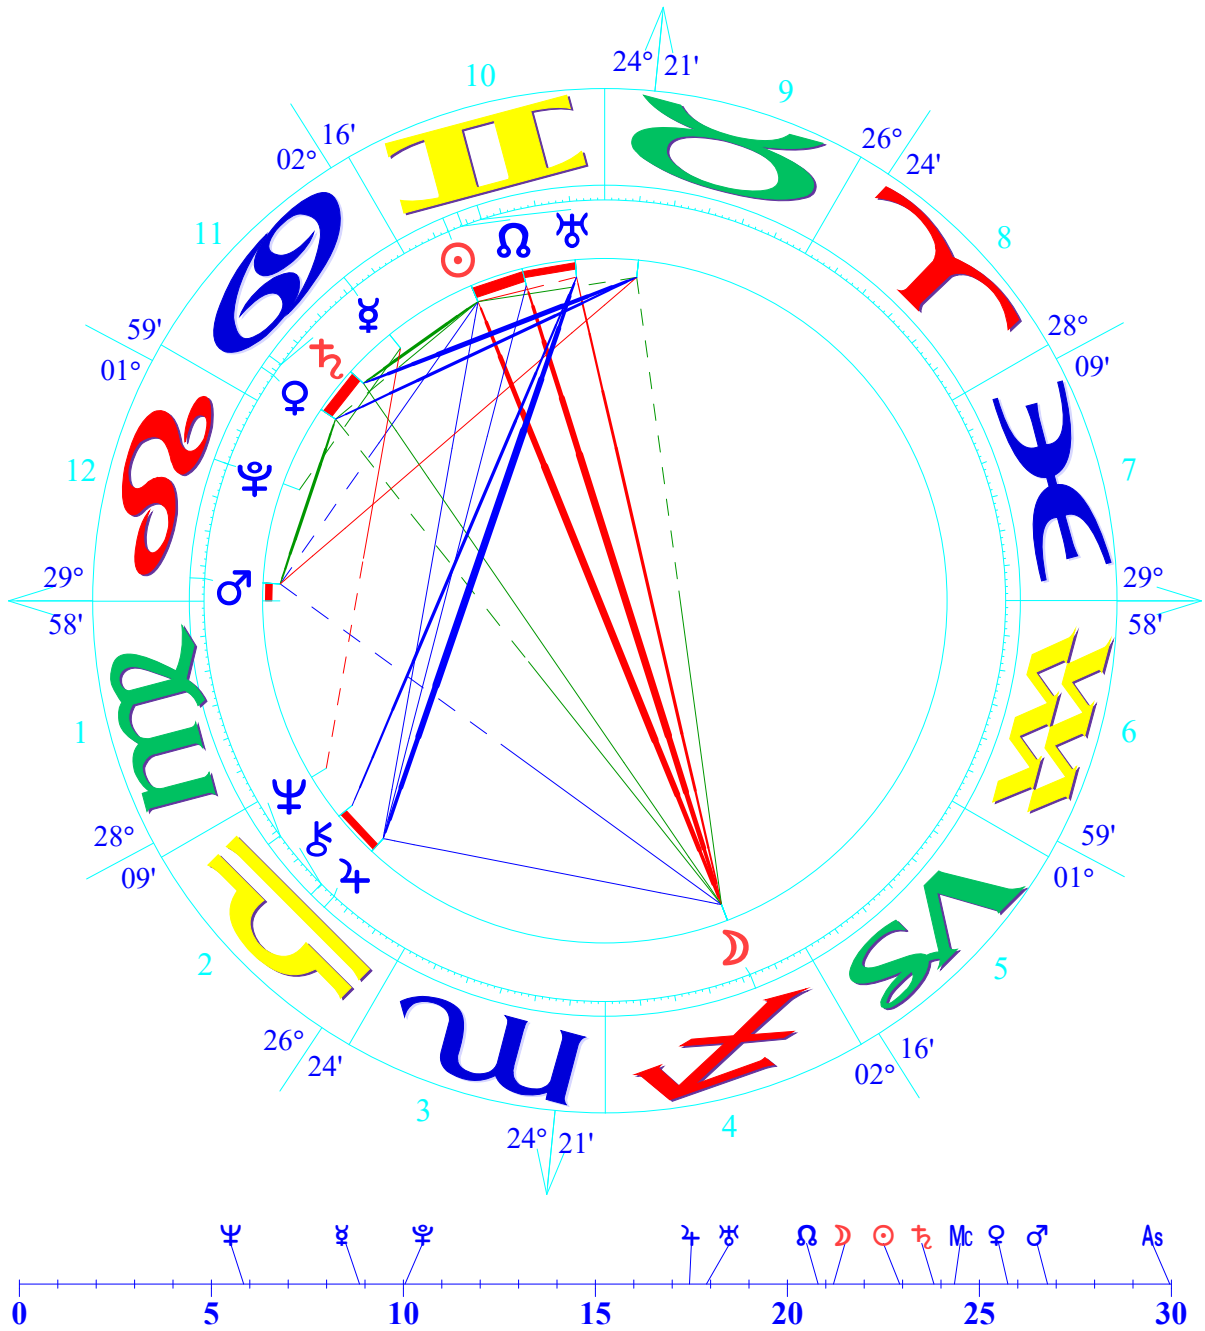

NATAL CHART

Donald Trump  
 June 14, 1946  
 10:54 AM  
 Daylight Saving Time  
 Queens Cou, Jamaica Hospital Queens  
 40 N 42 73W48'59"  
 Time Zone: 5 hours West  
 Tropical Koch

	Long.	Decl.
☉	22 II 55'42"	23 N15
☾	21 ♈ 12'14"	23 S 11
♃	8 ♄ 52	25 N09
♀	25 ♄ 44	22 N50
♂	26 ♄ 47	13 N47
♄	17 ♄ 27R	5 S 35
♃	23 ♄ 49	21 N30
♆	17 II 54	22 N57
♅	5 ♄ 51R	0 S 57
♆	10 ♄ 03	23 N51
♎	20 II 48	23 N08
As	29 ♄ 58	11 N29
Mc	24 ♄ 21	18 N52

Doc Benton  
 "The Wizard of AZ"  
 Scottsdale, AZ