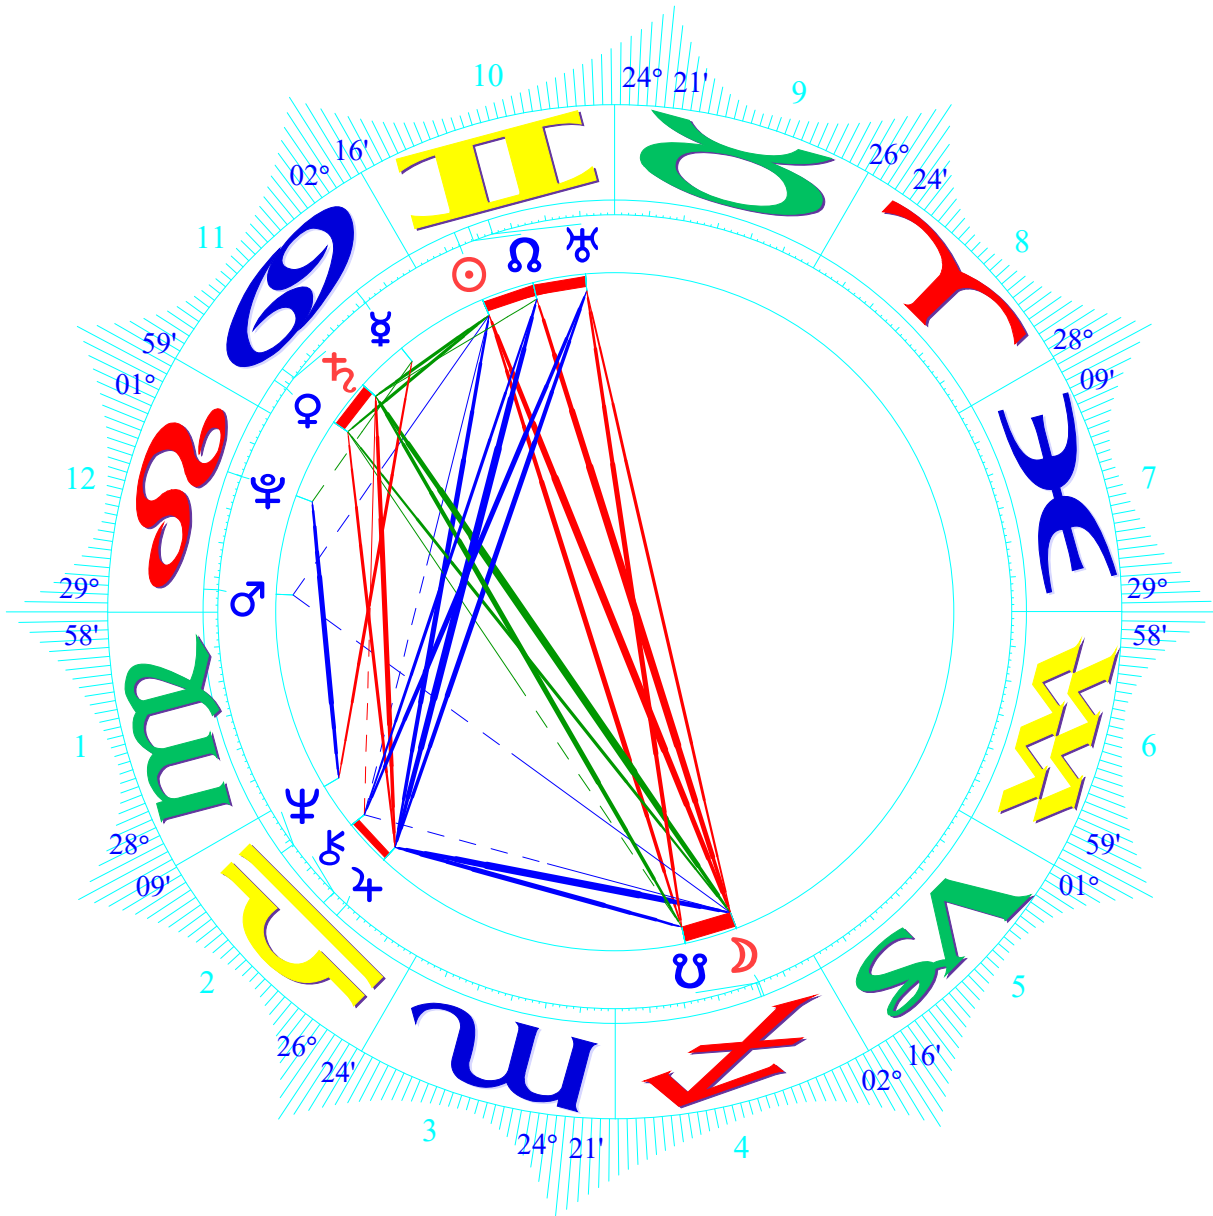

NATAL CHART

Donald Trump  
 June 14, 1946  
 10:54 AM  
 Daylight Saving Time  
 Queens Cou, Jamaica Hospital Queens  
 40 N 42 73W48'59"  
 Time Zone: 5 hours West  
 Tropical Koch

HuberHouse	Decl.
☉ 22 13 36'41"	23 N 15
☾ 21 18 14'49"	23 S 11
☿ 6 33 39	25 N 09
♀ 23 33 42	22 N 50
♂ 26 33 35	13 N 47
♃ 20 18 30R	5 S 35
♄ 21 33 45	21 N 30
♆ 18 13 38	22 N 57
♅ 8 18 10R	0 S 57
♁ 8 33 38	23 N 51
♁ 20 13 56	23 N 08
♁ 0 17 00	11 N 29
♁ 0 13 00	18 N 52

Doc Benton  
 "The Wizard of AZ"  
 Scottsdale, AZ