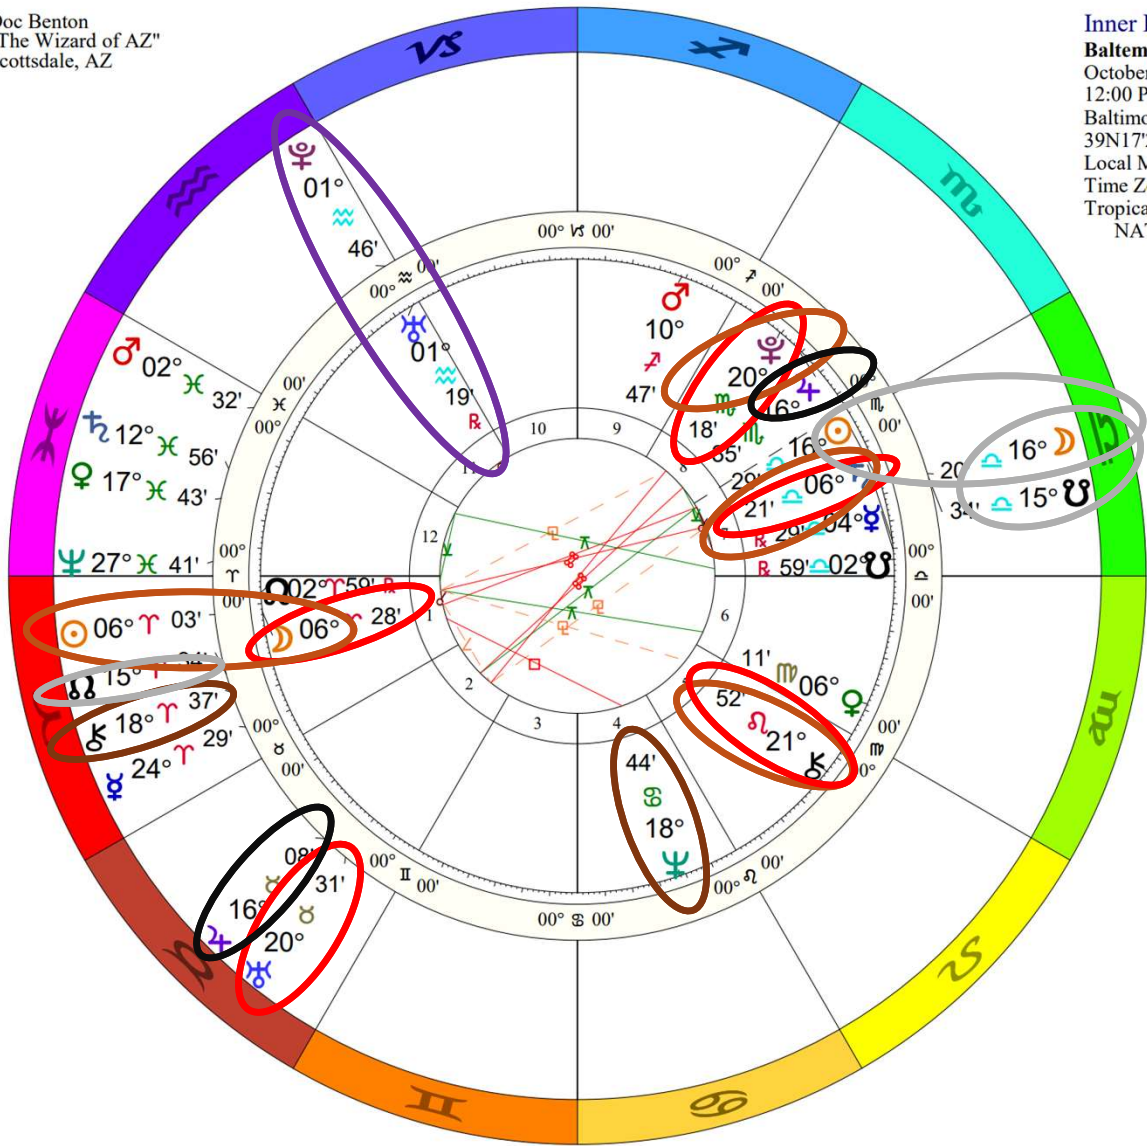

**THE ASTROLOGY OF THE
BALTIMORE BRIDGE
COLLAPSE**

Doc Benton
 "The Wizard of AZ"
 Scottsdale, AZ

Inner Ring:
Baltimore-2
 October 9, 1745
 12:00 PM
 Baltimore, Maryland
 39N17'25" 76W36'45"
 Local Mean Time
 Time Zone: 0 hours West
 Tropical 0-Aries
 NATAL CHART

Outer Ring:
Transits
 March 26, 2024
 1:40 AM
 Baltimore, Maryland
 39N17'25" 76W36'45"
 Daylight Saving Time
 Time Zone: 5 hours West
 Tropical 0-Aries
 NATAL CHART

As□♁	0°06'a
♁□♁	0°07'a
♀♁♁	0°08'a
♁♁♁	0°08'a
♁♁♁	0°13's
♁♁♁	0°14'a
♁♁♁	0°18'a
♁♁♁	0°21'a
♁♁♁	0°25'a
♁♁♁	0°27'a
♁♁♁	0°28's
♁♁♁	0°28'a
♁♁♁	0°28'a
♁♁♁	0°36's
♁♁♁	0°45's
♁♁♁	0°47's
♁♁♁	0°48'a
♁♁♁	0°50'a
♁♁♁	0°54'a
♁♁♁	0°54'a
♁♁♁	0°57'a

t. Uranus opposite n. Pluto, sesquiquadrate n. Saturn, semisquare n. Moon, square n. Chiron

t. Chiron square n. Neptune

t. Pluto conjunct n. Uranus

t. Sun opposite n. Saturn, sesquiquadrate n. Pluto & n. Chiron, conjunct n. Moon

t. Jupiter opposite n. Jupiter

t. Moon & Lunar Nodal Axis conjunct n. Sun

All of this happens the day after the Lunar Eclipse