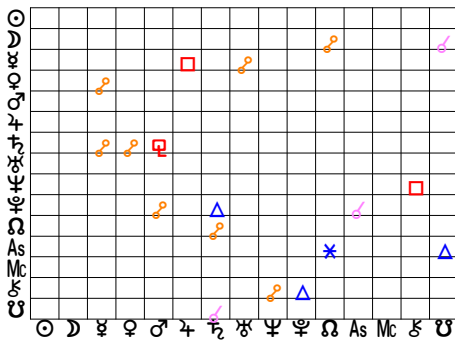

Doc Benton
The Wizard of AZ

Inner Ring:
Susan Benton
August 19, 1951
5:49 PM
Phoenix, Arizona
33N26'54" 112W04'24"
Standard Time
Time Zone: 7 hours West
Tropical Regiomontanus
NATAL CHART

Outer Ring:
Transits
January 17, 2025
6:26:54 AM
Scottsdale, Arizona
33N30'33" 111W53'54"
Standard Time
Time Zone: 7 hours West
Tropical Regiomontanus
NATAL CHART

♃♂♂	1°42's	♅♂♂	0°03'a
♃♂♂	1°31's	♃♂♂	0°03'a
♃♂♂	1°31's	♂♂♂	0°04'a
♃♂♂	1°05's	♃♂♂	0°06'a
♃♂♂	1°01's	♂♂♂	0°09'a
♃♂♂	0°55's	♃♂♂	0°11'a
♃♂♂	0°53's	♂♂♂	0°13'a
♃♂♂	0°53's	♂♂♂	0°14'a
♃♂♂	0°42's	♂♂♂	0°16'a
♃♂♂	0°34's	♂♂♂	0°17'a
♃♂♂	0°31's	♂♂♂	0°17'a
♃♂♂	0°23's	♂♂♂	0°20'a
♃♂♂	0°23's	♂♂♂	0°25'a
♃♂♂	0°09's	♂♂♂	0°33'a
♃♂♂	0°08's	♂♂♂	0°35'a
♃♂♂	0°07's	♂♂♂	1°30'a