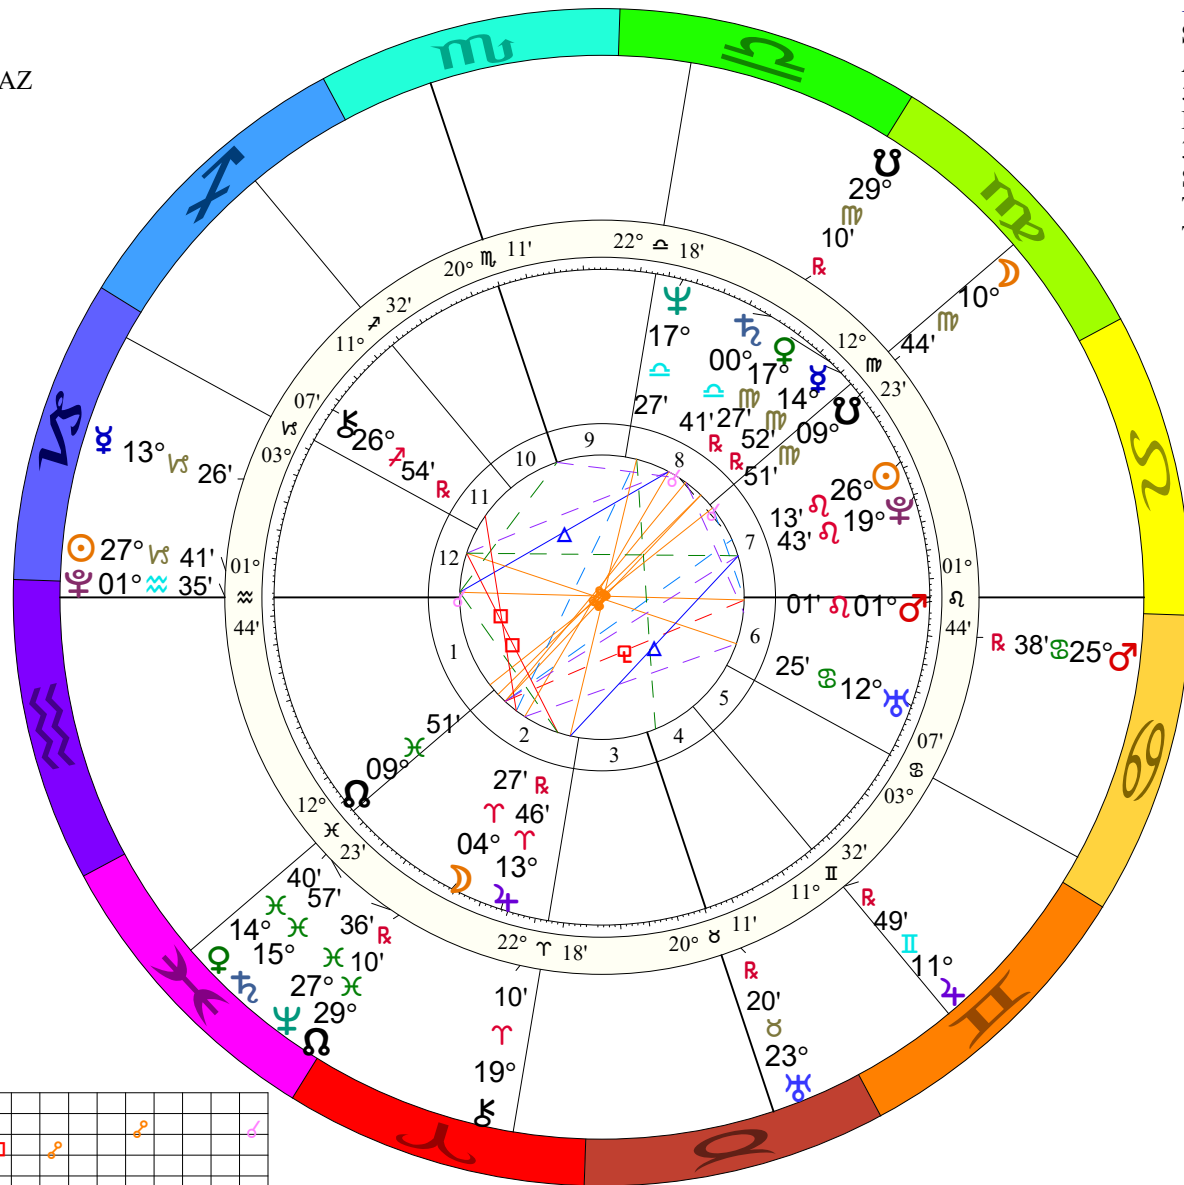

Doc Benton
The Wizard of AZ

Inner Ring:
Susan Benton
August 19, 1951
5:49 PM
Phoenix, Arizona
33N26'54" 112W04'24"
Standard Time
Time Zone: 7 hours West
Tropical Regiomontanus
NATAL CHART

Outer Ring:
Transits
January 17, 2025
6:26:54 AM
Scottsdale, Arizona
33N30'33" 111W53'54"
Standard Time
Time Zone: 7 hours West
Tropical Regiomontanus
NATAL CHART

♃♂♂	1°42's	♅♂♂	0°03'a
♃♂♂	1°31's	♃♂♂	0°03'a
♃♂♂	1°31's	♂♂♂	0°04'a
♃♂♂	1°05's	♃♂♂	0°06'a
♃♂♂	1°01's	♂♂♂	0°09'a
♃♂♂	0°55's	♃♂♂	0°11'a
♃♂♂	0°53's	♂♂♂	0°13'a
♃♂♂	0°53's	♂♂♂	0°14'a
♃♂♂	0°42's	♂♂♂	0°16'a
♃♂♂	0°34's	♂♂♂	0°17'a
♃♂♂	0°31's	♂♂♂	0°17'a
♃♂♂	0°23's	♂♂♂	0°20'a
♃♂♂	0°23's	♂♂♂	0°25'a
♃♂♂	0°09's	♂♂♂	0°33'a
♃♂♂	0°08's	♂♂♂	0°35'a
♃♂♂	0°07's	♂♂♂	1°30'a