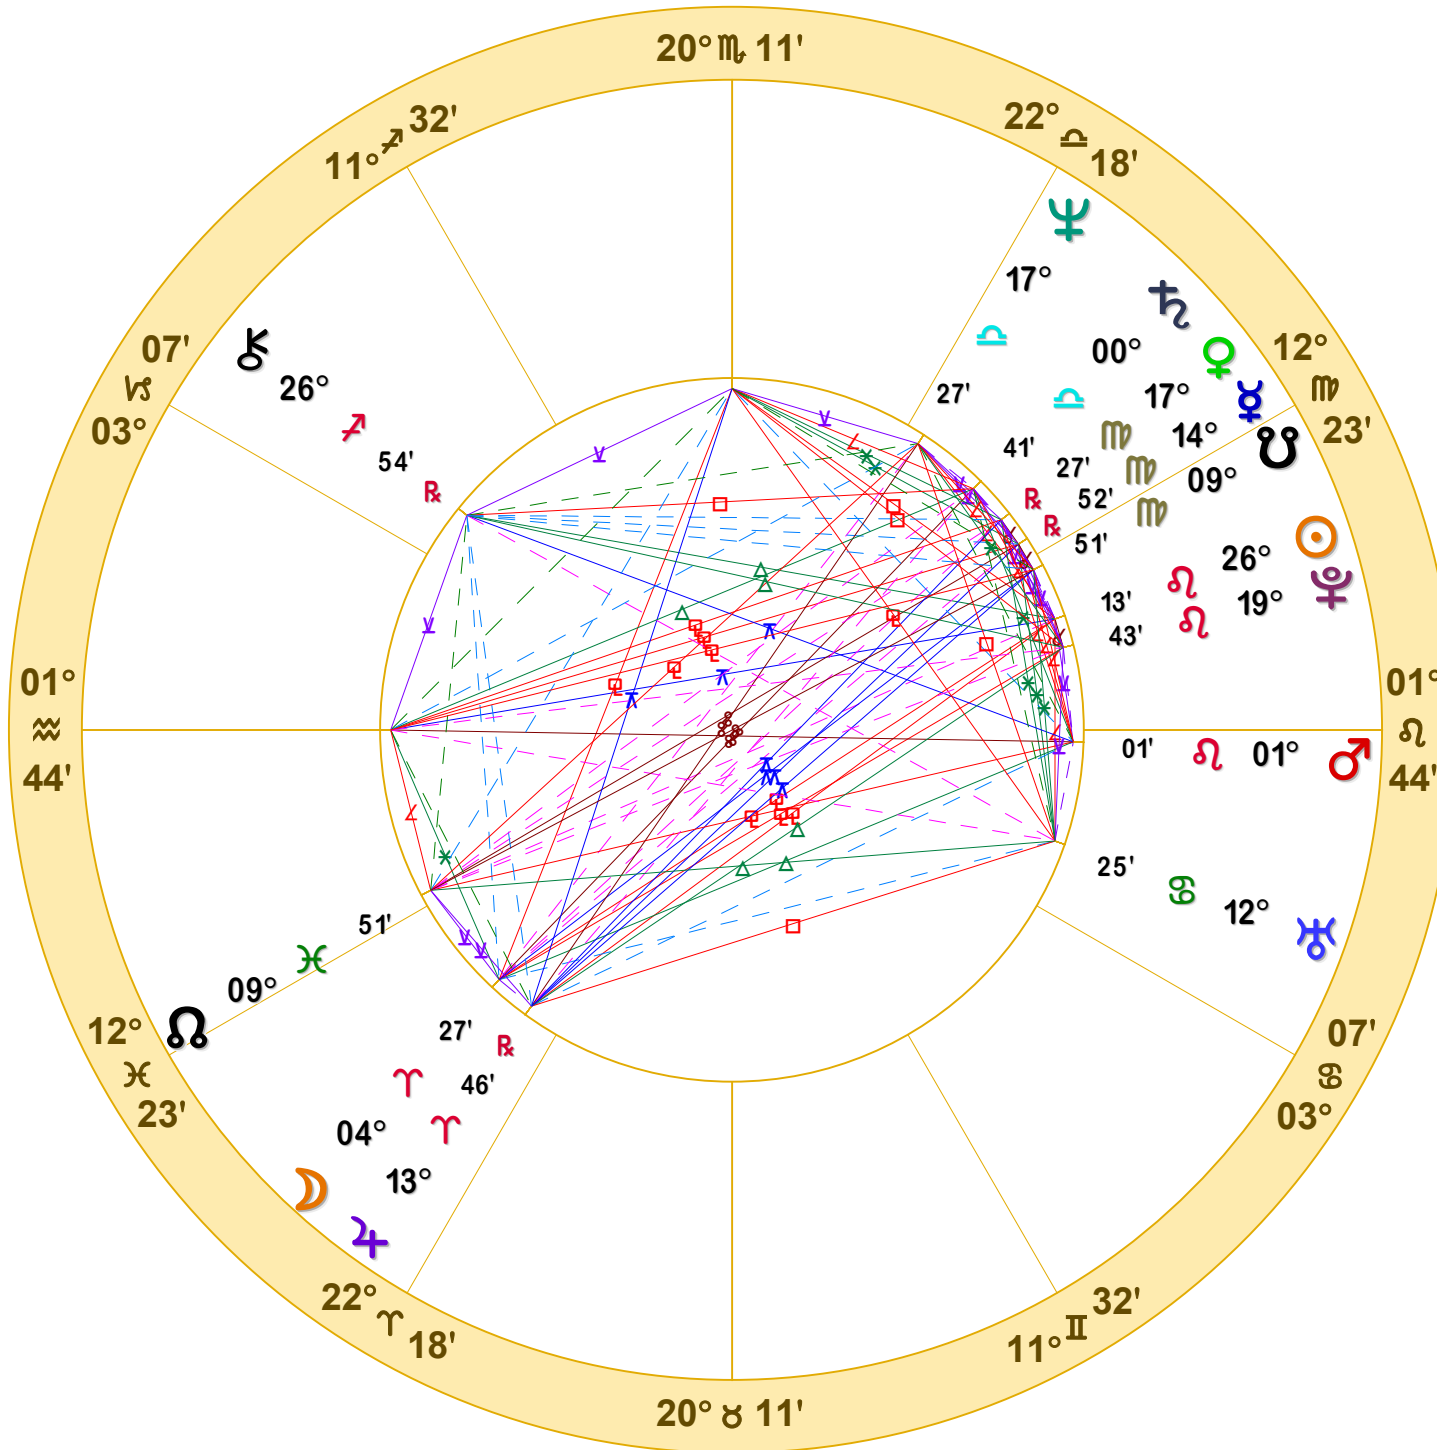

NATAL CHART

Susan Benton

August 19, 1951

5:49 PM

Standard Time

Phoenix, Arizona

33N26'54" 112W04'24"

Time Zone: 7 hours West

Geocentric

Tropical Regiomontanus

Doc Benton

The Hanged Man

Scottsdale, AZ 85255