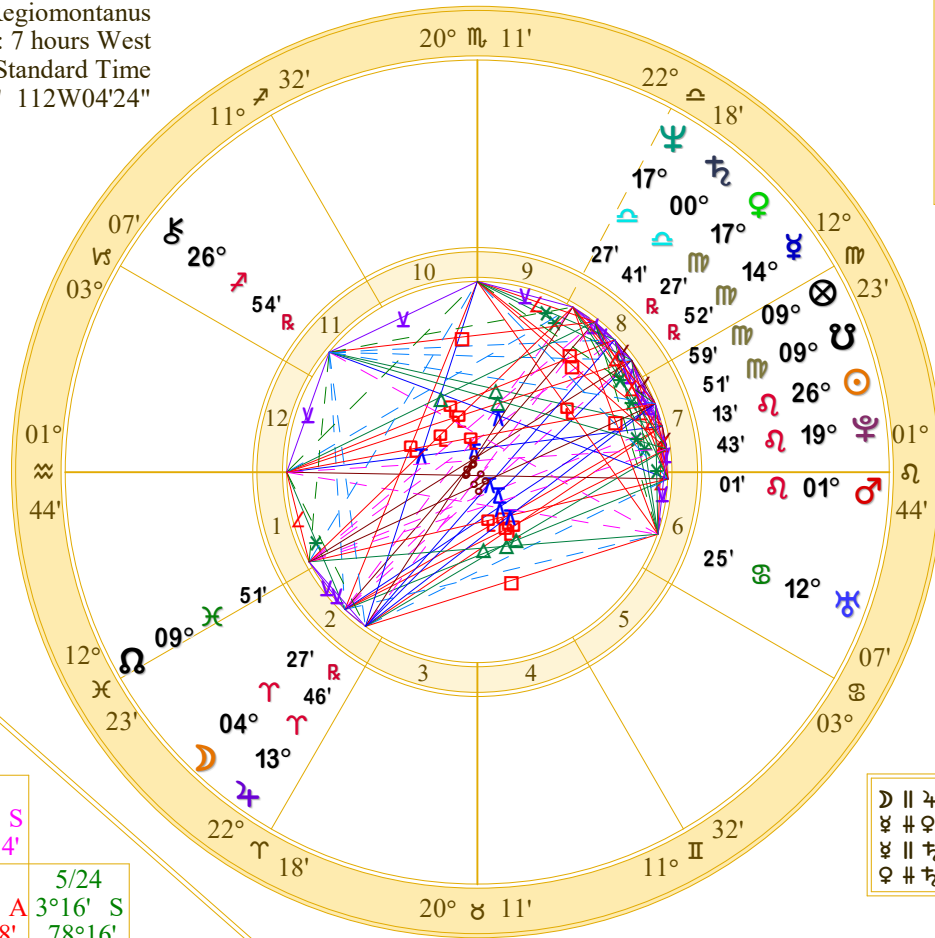

Susan Benton  
 August 19, 1951  
 5:49 PM  
 Phoenix, Arizona  
 NATAL CHART

Tropical Regiomontanus  
 Time Zone: 7 hours West  
 Standard Time  
 33N26'54" 112W04'24"

Fir	5	1	0
Ear	2	1	0
Air	2	0	1
Wat	1	3	0
Car	5	2	0
Fix	3	1	1
Mut	2	2	0
	P	A	A
	L	S	C
	A	T	E
	N	E	R
	E	N	D