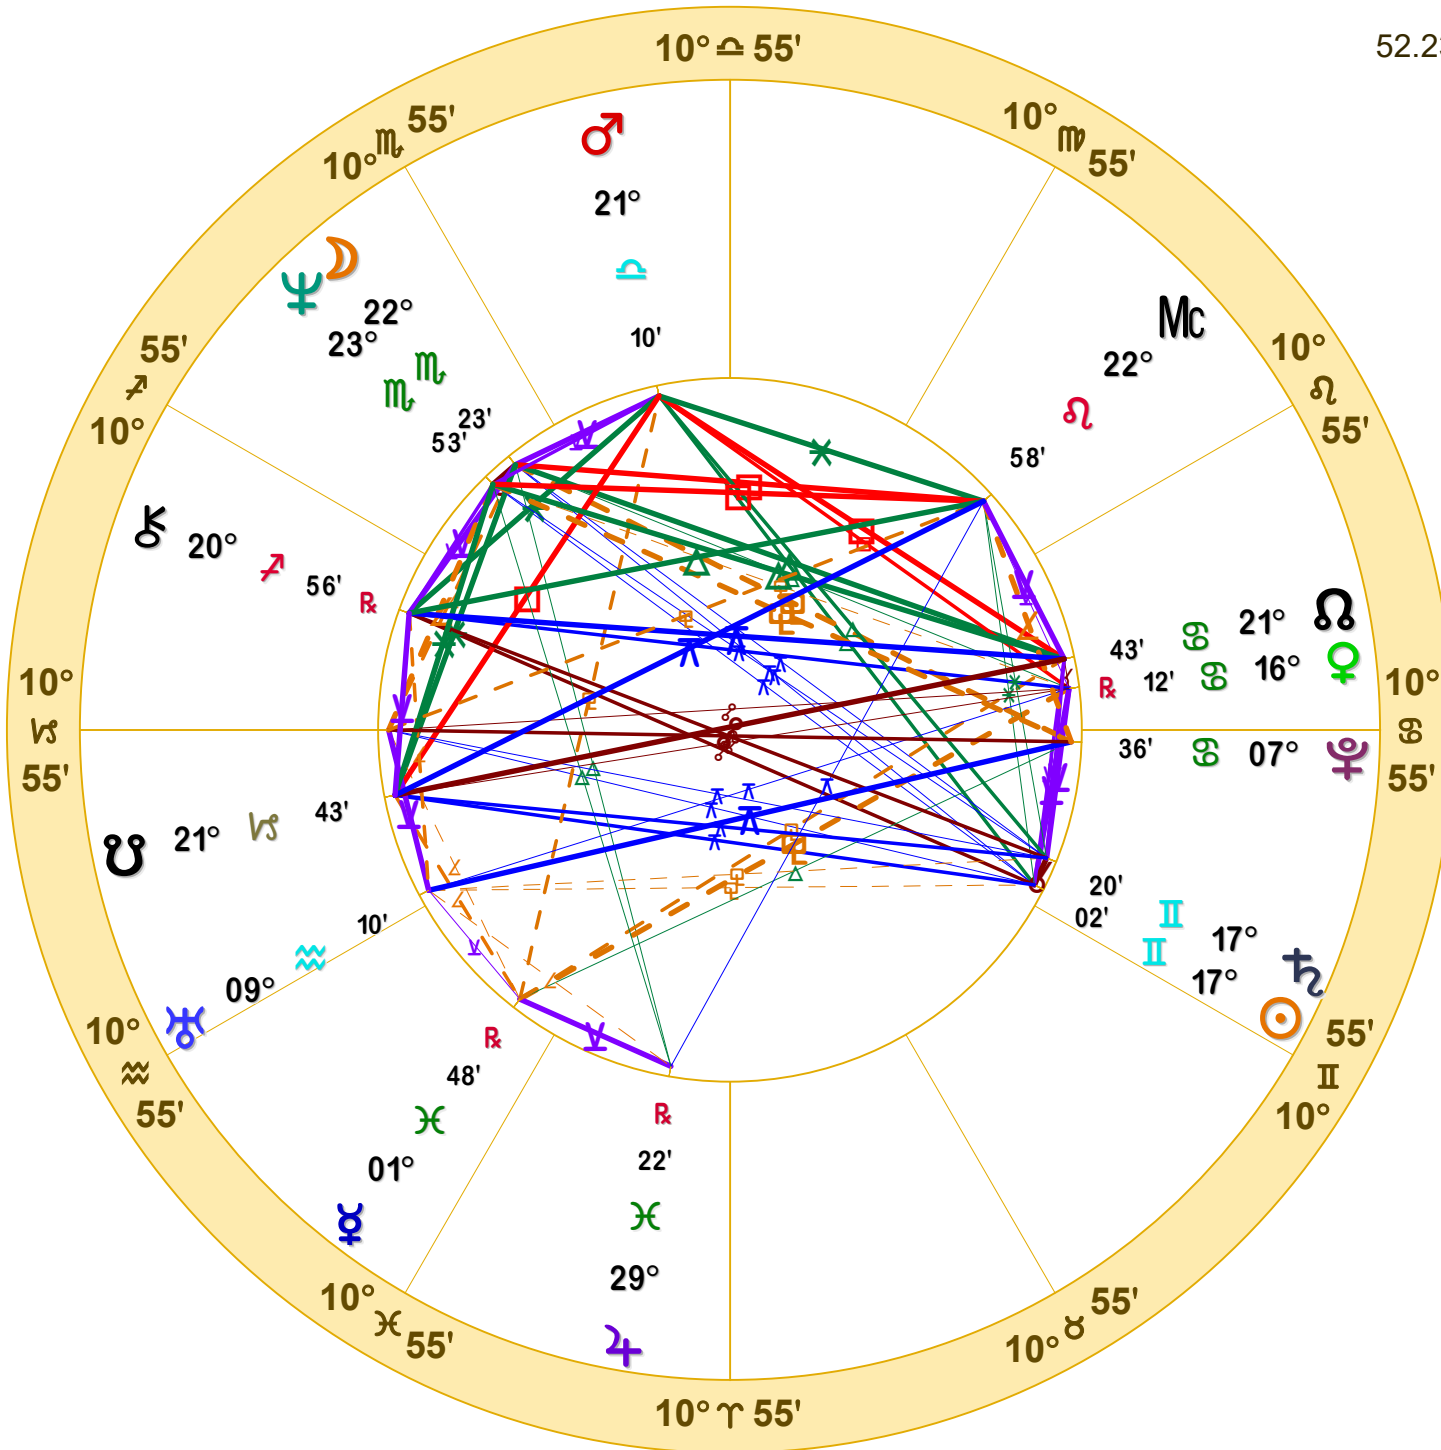

52.2333 Harmonic NATAL CHART

Susan Benton

August 19, 1951

5:49 PM

Standard Time

Phoenix, Arizona

33N26'54" 112W04'24"

Time Zone: 7 hours West

Geocentric

Tropical Equal

Doc Benton

Scottsdale, Arizona