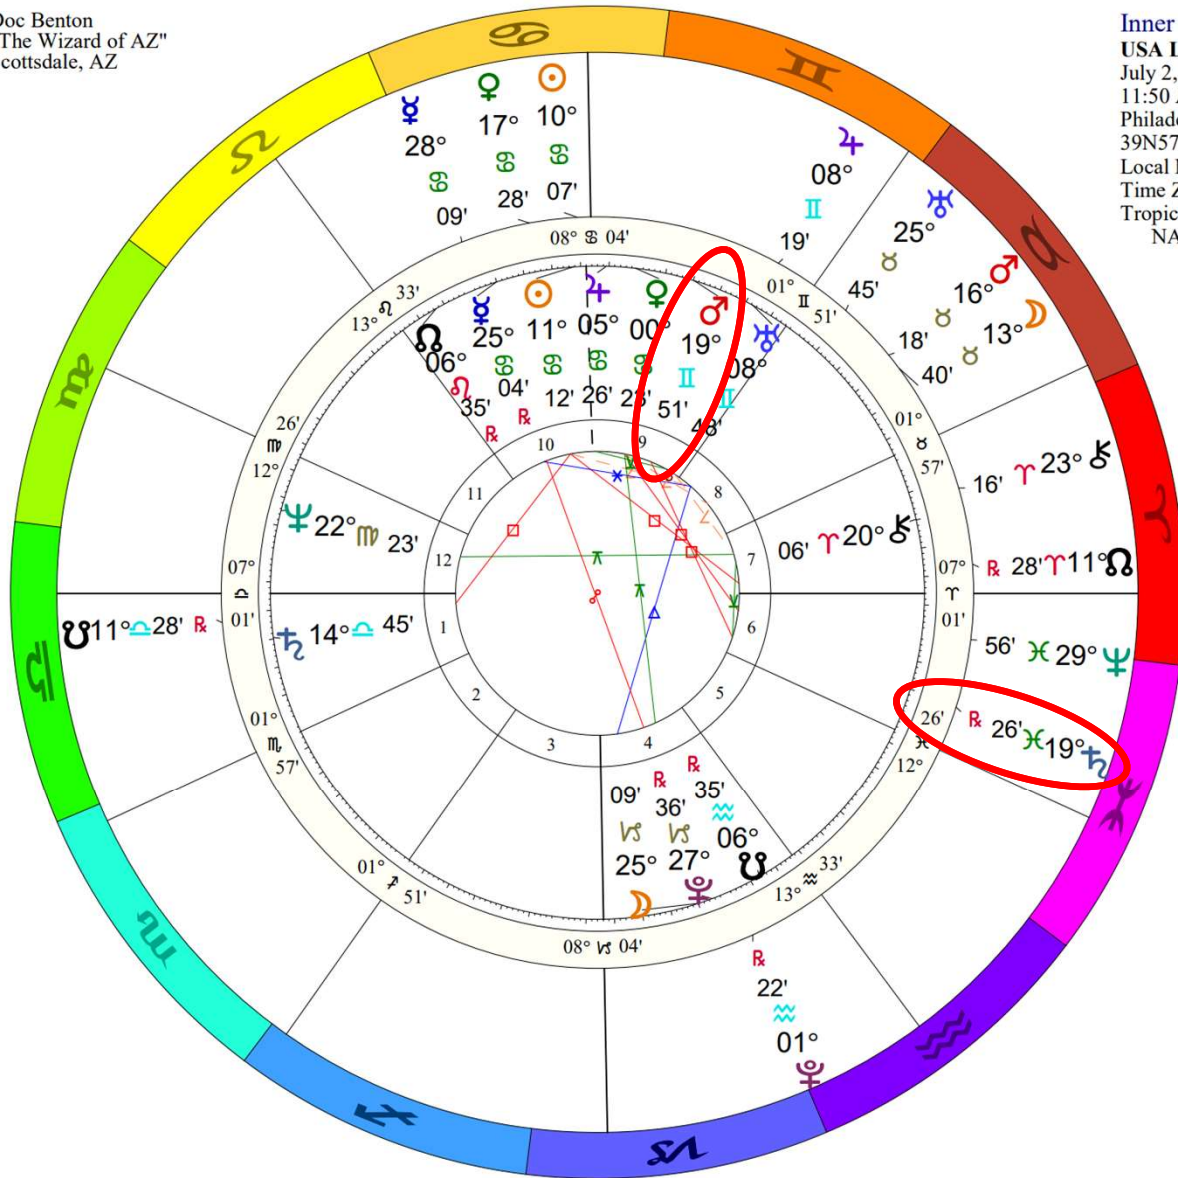

Outer Ring:
Presidential Immunity
 July 1, 2024
 7:30 AM
 Washington, D.C.
 38N53'42" 77W02'12"
 Daylight Saving Time
 Time Zone: 5 hours West
 Tropical Regiomontanus
 NATAL CHART

♁♁As	0°02's
♁♁♁	0°15'a
♁♁♁	0°15'a
♁♁♁♁	0°15'a
♁♁♁♁	0°26's
♁♁♁♁	0°27's
♁♁♁♁	0°28's
♁♁♁♁	0°29'a
♁♁♁♁	0°33's
♁♁♁♁	0°33's
♁♁♁♁	0°35'a
♁♁♁♁	0°40's
♁♁♁♁	0°41's
♁♁♁♁	0°53's
♁♁♁♁	0°55'a
♁♁♁♁	0°59'a

t. Neptune at 29° 56' ♁

t. Neptune square n. Venus

t. Saturn square n. Mars

t. Chiron semisquare n.
 Uranus

t. Lunar Nodal Axis square n.
 Sun

t. Uranus semisquare n. Sun

t. Jupiter conjunct n. Uranus

t. Mars semisquare n.
 Venus

t. Mercury opposite n. Pluto

Doc Benton
 "The Wizard of AZ"
 Scottsdale, AZ

Inner Ring:
USA Libra
 July 2, 1776
 11:50 AM
 Philadelphia, PA
 39N57'08" 75W09'51"
 Local Mean Time
 Time Zone: 0 hours West
 Tropical Regiomontanus
 NATAL CHART

Outer Ring:
Presidential Immunity
 July 1, 2024
 7:30 AM
 Washington, D.C.
 38N53'42" 77W02'12"
 Daylight Saving Time
 Time Zone: 5 hours West
 Tropical Regiomontanus
 NATAL CHART

♁♂♂	0°02's
♁♂♂	0°15'a
♁♂♂	0°15'a
♁♂♂	0°15'a
♁♂♂	0°26's
♁♂♂	0°27's
♁♂♂	0°28's
♁♂♂	0°29'a
♁♂♂	0°33's
♁♂♂	0°33's
♁♂♂	0°35'a
♁♂♂	0°40's
♁♂♂	0°41's
♁♂♂	0°53's
♁♂♂	0°55'a
♁♂♂	0°59'a