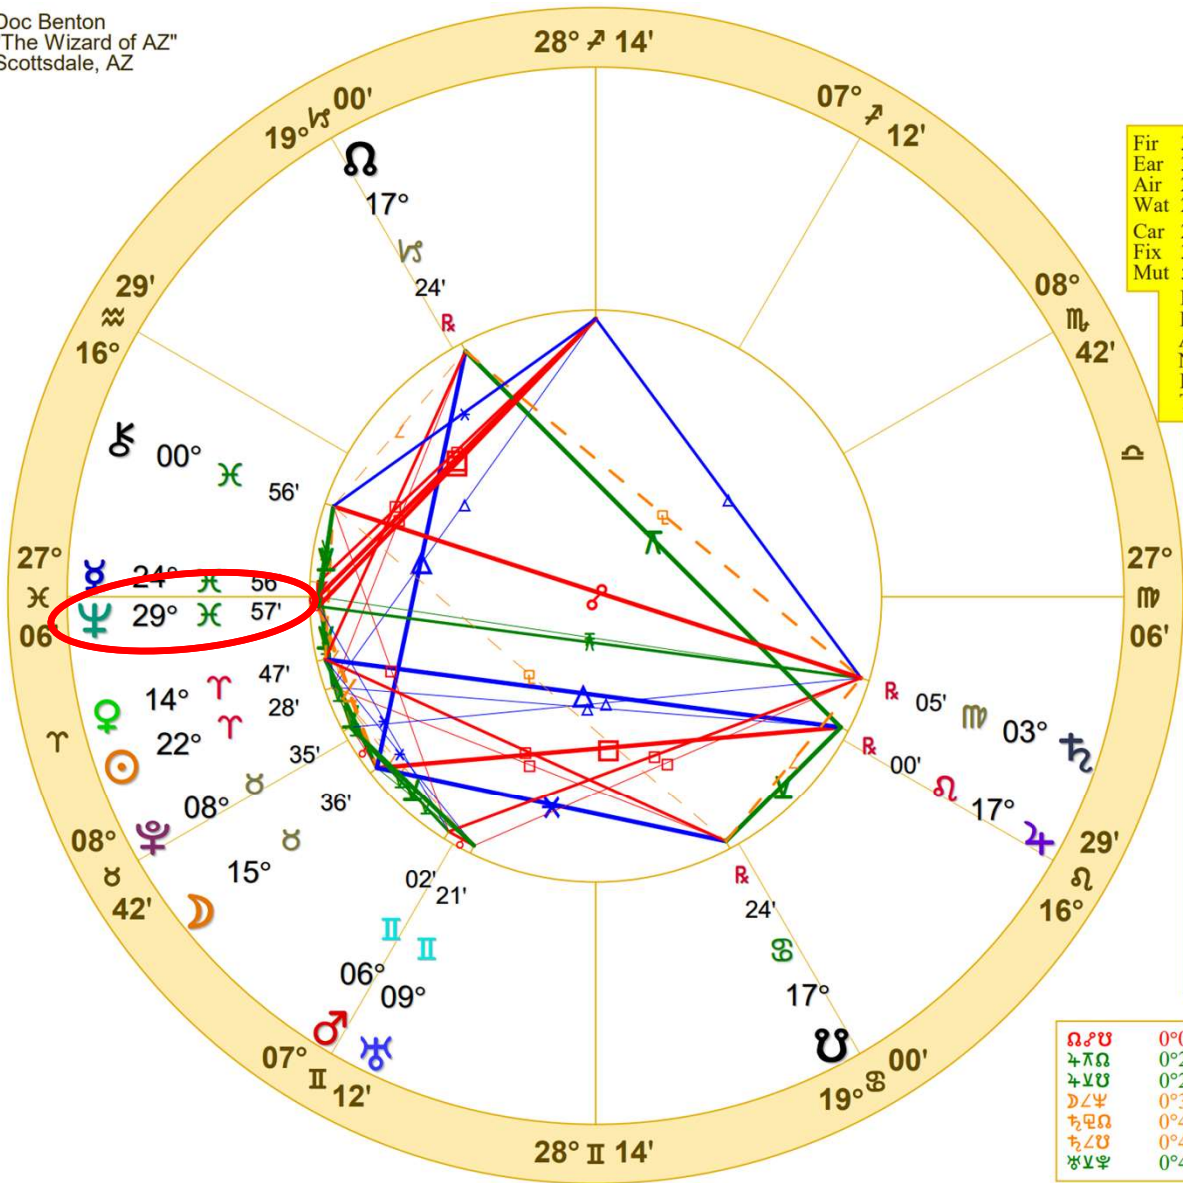

Doc Benton
"The Wizard of AZ"
Scottsdale, AZ

NATAL CHART

Civil War

April 12, 1861
4:30 AM

Local Mean Time
Charleston, SC

32N46'35" 79W55'52"

Time Zone: 0 hours West
Geocentric

Tropical Regiomontanus

**t. Neptune at 29°
57' ♆**

Fir	3	0
Ear	3	0
Air	2	0
Wat	2	1
Car	2	0
Fix	3	0
Mut	5	1
	P	A
	L	S
	A	C
	N	E
	N	E
	E	N
	T	D

	Long.	Dwada-samsa	Speed
☉	22 27'55"	29 ♁ 35	0.59
☽	15 8 35'44"	7 ♃ 09	11.56
♃	24 ♆ 56	29 ♁ 15	0.58
♀	14 27'47	27 ♃ 26	1.14
♂	6 11 02_S	12 ♁ 29	0.40
♄	17 ♁ 00 R	24 ♃ 03	0.00SR
♅	3 11 05R	7 ♁ 02	0.02R
♆	9 11 21	22 ♃ 08	0.03
♁	29 ♆ 57	29 ♃ 23	0.02
♂	8 8 35	12 ♁ 55	0.01
♄	0 ♆ 56	11 ♆ 14	0.03
♁	17 ♃ 24R	28 ♃ 42	0.12R
♁	27 ♆ 06	25 ♃ 10	1.29
♃	28 ♁ 14	8 ♃ 52	0.54
♃	17 ♃ 24R	28 ♃ 42	0.12R

♁♂♃	0°00'a	♃♃♀	0°49's	♁♃♄	1°27'a
♄♁♁	0°23'a	♁♃♄	0°59's	♄♁♃	1°27'a
♄♃♃	0°23'a	♁♃♁	1°09'a	♁♃♁	1°43'a
♃♃♃	0°39's	♀♃♄	1°09'a	♃♃♁	1°48'a
♃♃♁	0°42's	♄♃♃	1°22's	♃♃♃	1°48'a
♃♃♃	0°42's	♃♃♃	1°25'a	♃♃♃	1°53'a
♃♃♃	0°46's	♃♃♃	1°26's