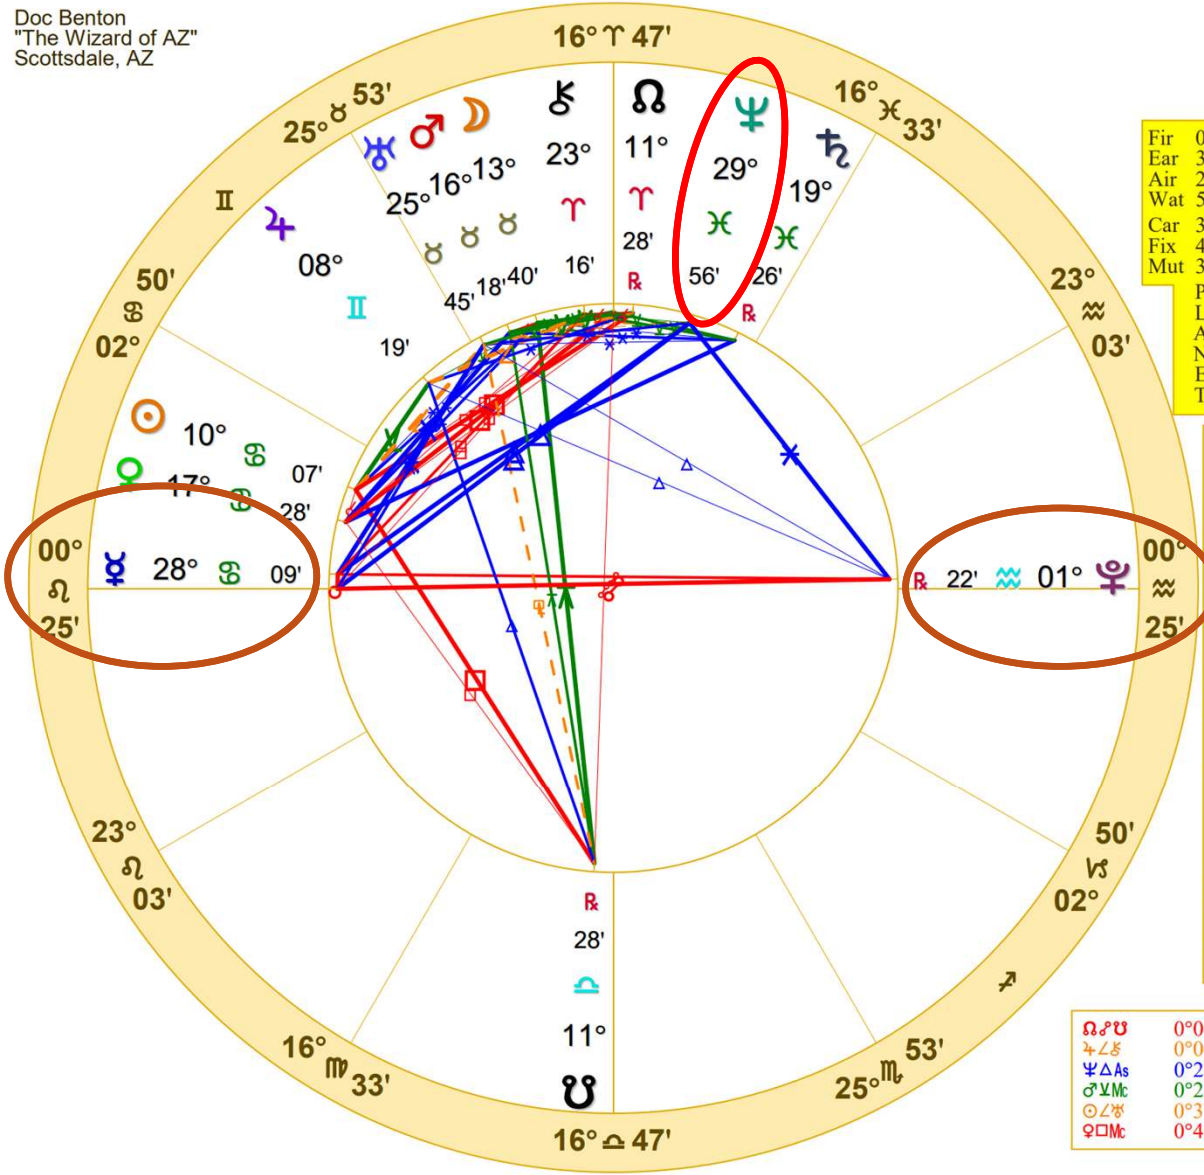

♁♂♁	0°00'a	♁♁♁	0°43'a	♁♁♁	1°21'a
♁♁♁	0°04's	♁♁♁	0°43'a	♁♁♁	1°22's
♁♁♁	0°29's	♁♁♁	0°57'a	♁♁♁	1°26'a
♁♁♁	0°29's	♁♁♁	1°09's	♁♁♁	1°47'a
♁♁♁	0°37'a	♁♁♁	1°16'a	♁♁♁	1°48's
♁♁♁	0°40'a	♁♁♁	1°21'a	♁♁♁	1°58'a

Doc Benton
 "The Wizard of AZ"
 Scottsdale, AZ

Inner Ring:
USA Libra
 July 2, 1776
 11:50 AM
 Philadelphia, PA
 39N57'08" 75W09'51"
 Local Mean Time
 Time Zone: 0 hours West
 Tropical Regiomontanus
 NATAL CHART

Outer Ring:
Presidential Immunity
 July 1, 2024
 7:30 AM
 Washington, D.C.
 38N53'42" 77W02'12"
 Daylight Saving Time
 Time Zone: 5 hours West
 Tropical Regiomontanus
 NATAL CHART