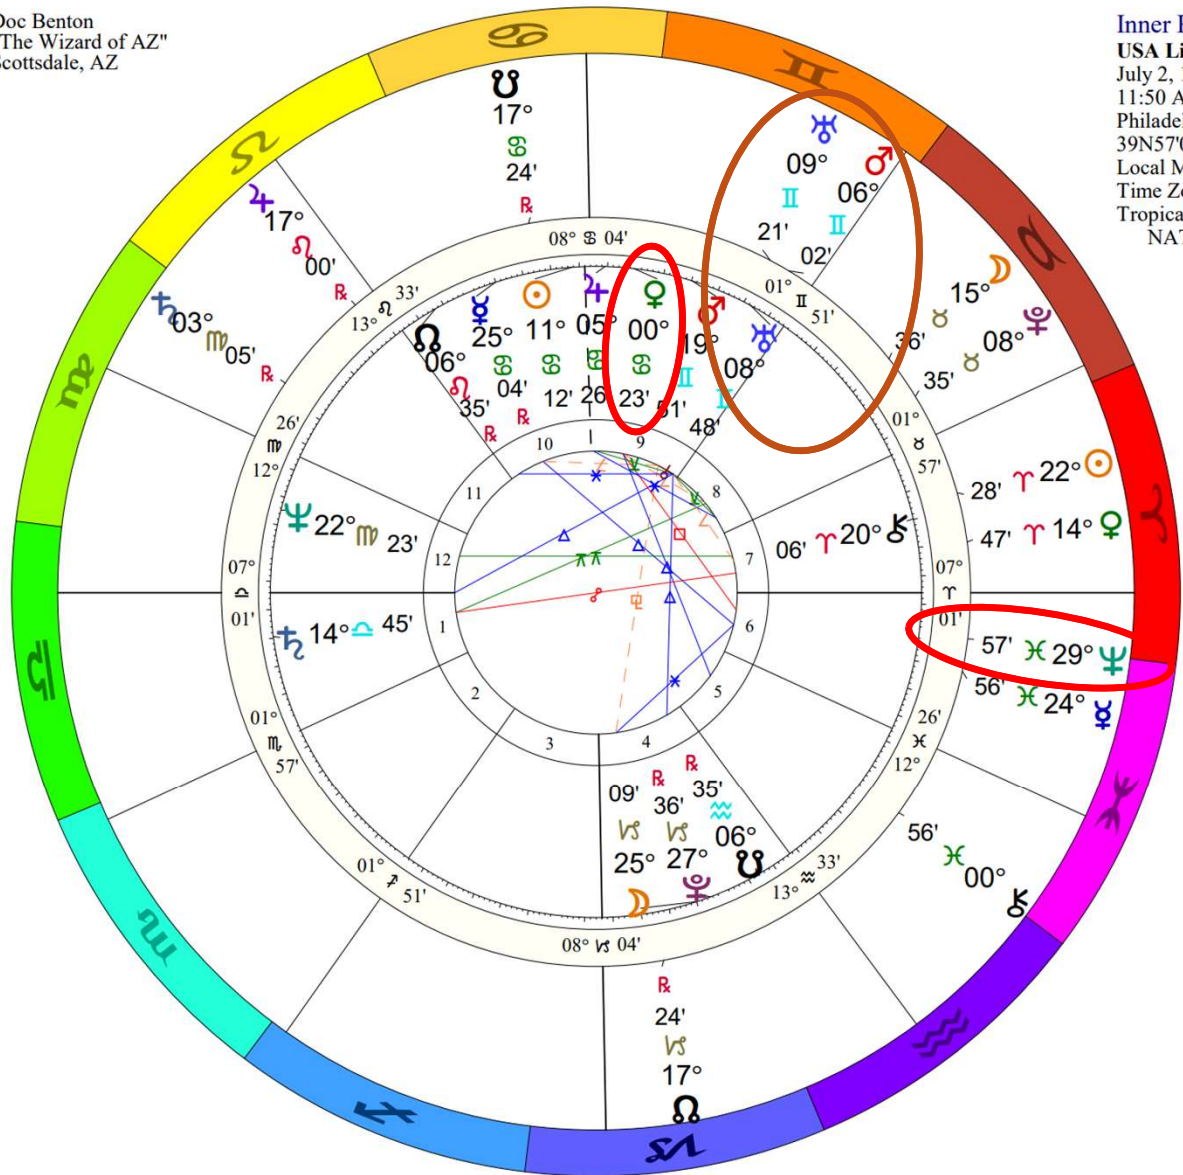

Doc Benton
"The Wizard of AZ"
Scottsdale, AZ

Inner Ring:
USA **Libra**
July 2, 1776
11:50 AM
Philadelphia, PA
39N57'08" 75W09'51"
Local Mean Time
Time Zone: 0 hours West
Tropical Regiomontanus
NATAL CHART

Outer Ring:
Civil War
April 12, 1861
4:30 AM
Charleston, SC
32N46'35" 79W55'52"
Local Mean Time
Time Zone: 0 hours West
Tropical Regiomontanus
NATAL CHART

♃♂♀	0°03's
♄♂♂	0°05's
♅♂♂	0°07'a
♆♂♂	0°13's
♇♂♂	0°13's
♈♂♂	0°14's
♉♂♂	0°26's
♊♂♂	0°30'a
♋♂♂	0°31'a
♌♂♂	0°32'a
♍♂♂	0°32'a
♎♂♂	0°33'a
♏♂♂	0°33'a
♐♂♂	0°33'a
♑♂♂	0°37's
♒♂♂	0°38's
♓♂♂	0°43'a
♈♂♂	0°49's
♉♂♂	0°51's
♊♂♂	0°57's
♋♂♂	0°59's

t. Neptune square n. Venus

t. Mars/Uranus conjunct n. Uranus