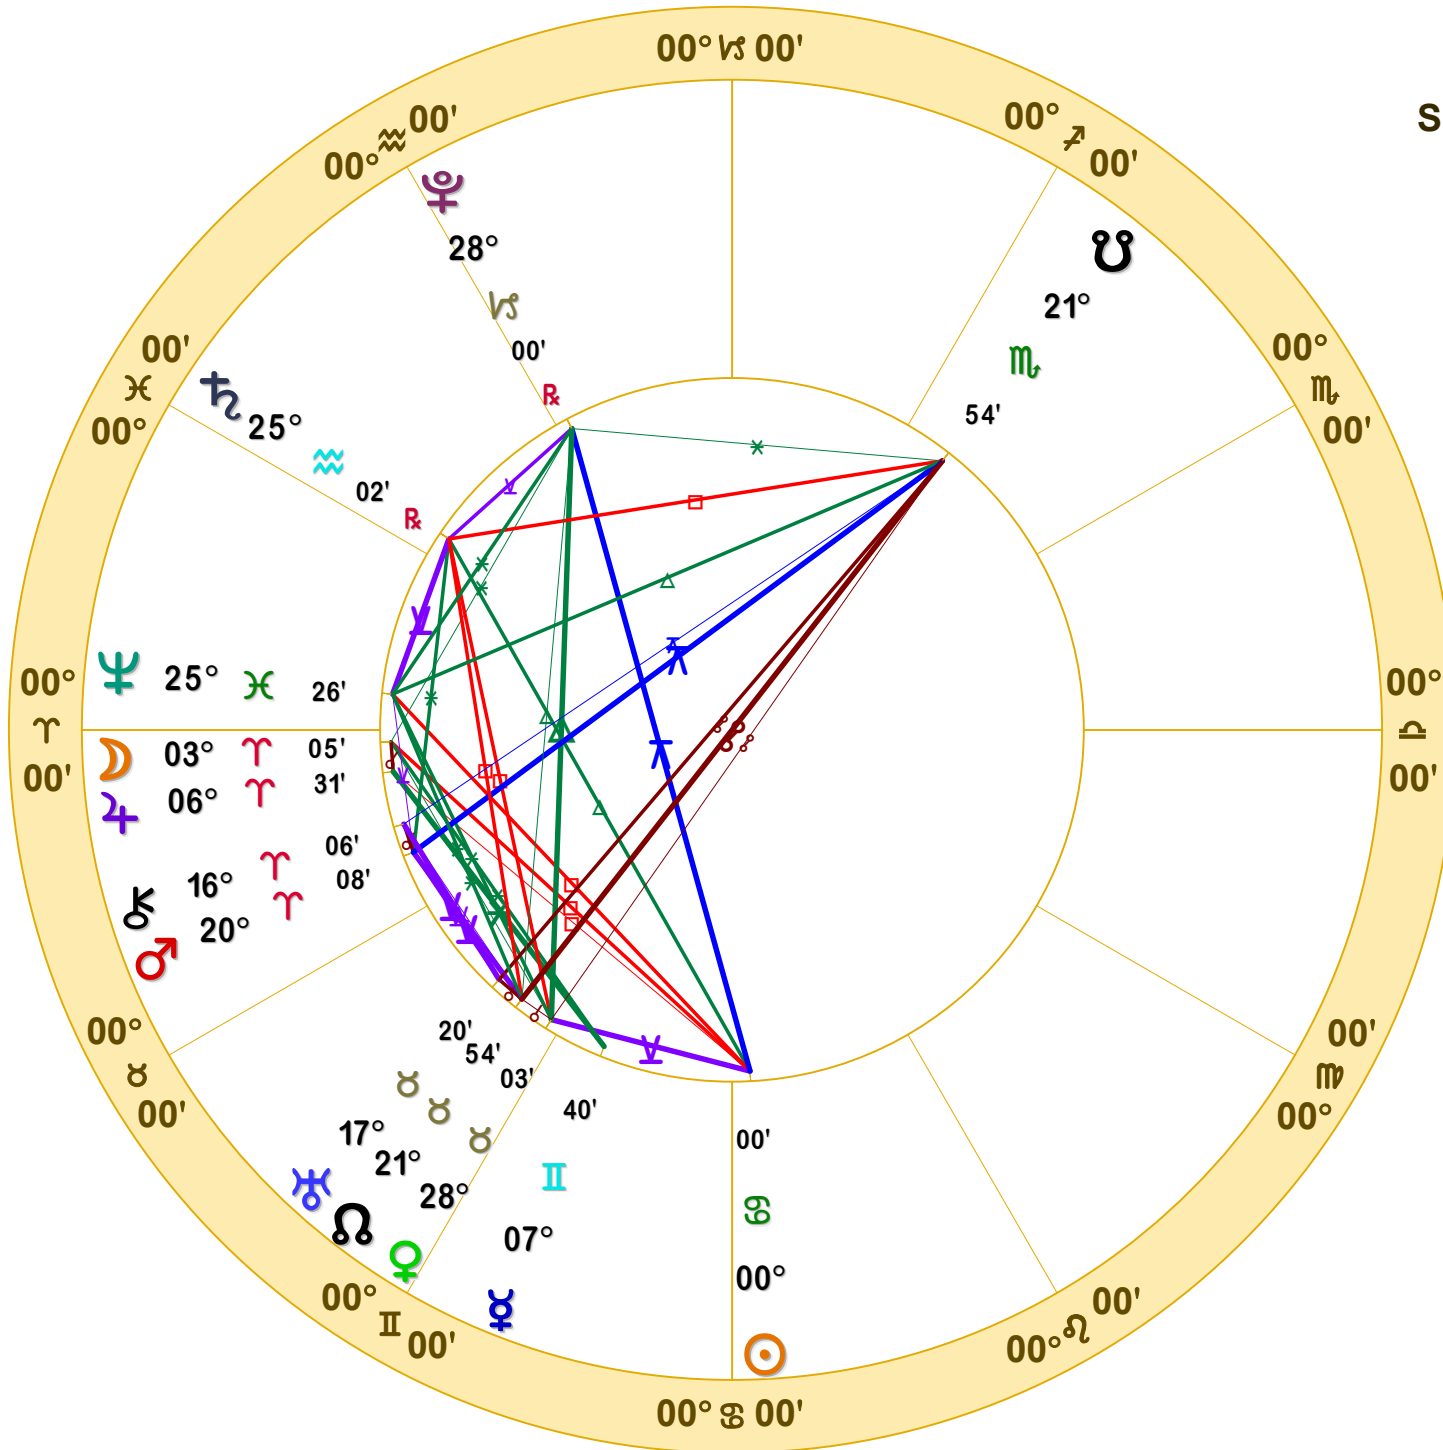

NATAL CHART

Sun enters Can 6-21-2022

June 21, 2022

2:13:40 AM

Standard Time

Scottsdale, Arizona

33N30'33" 111W53'54"

Time Zone: 7 hours West

Geocentric

Tropical 0-Aries

Doc Benton

The Hanged Man

Scottsdale, AZ 85255