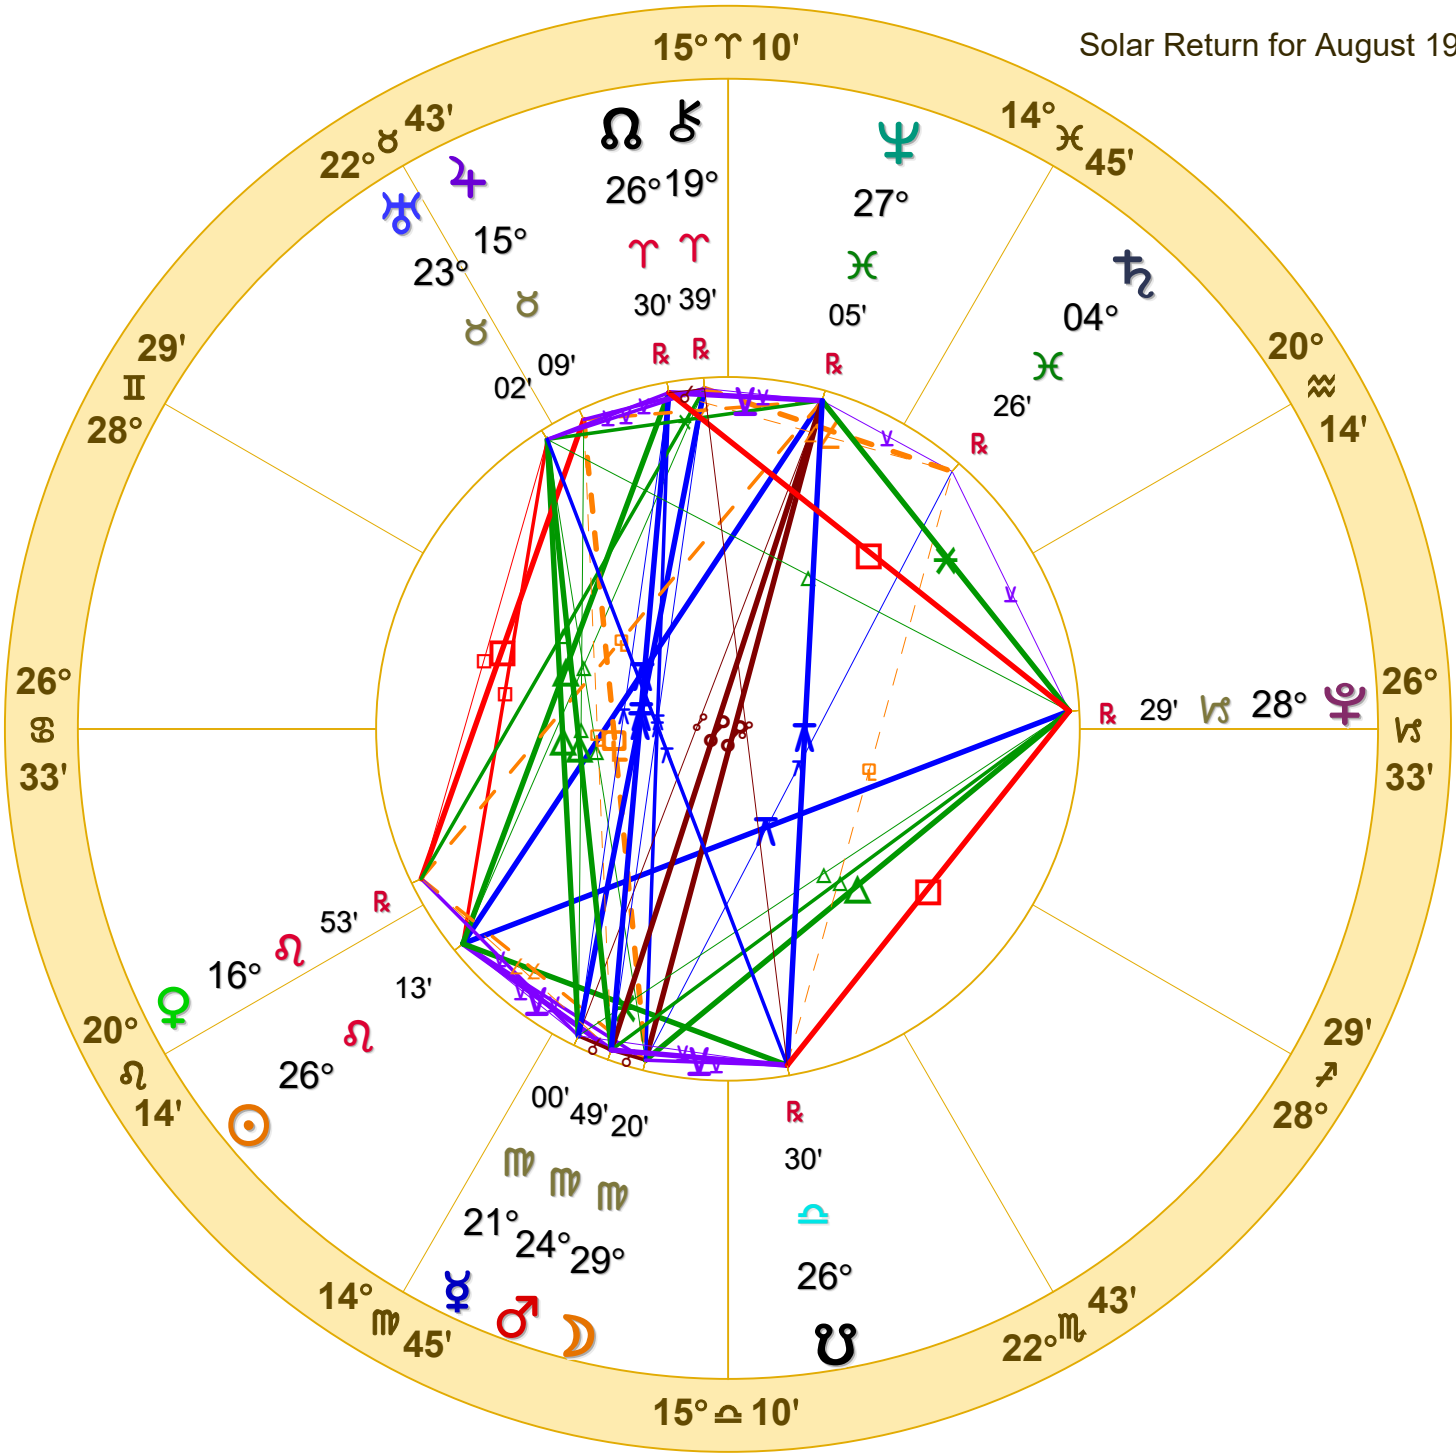

Solar Return for August 19, 2023 in Scottsdale, Arizona

Susan Benton

August 19, 2023

3:33:22 AM MST

Standard Time

Scottsdale, Arizona

33N30'33" 111W53'54"

Time Zone: 7 hours West

Geocentric

Tropical Regiomontanus

Doc Benton
"The Wizard of AZ"
Scottsdale, AZ