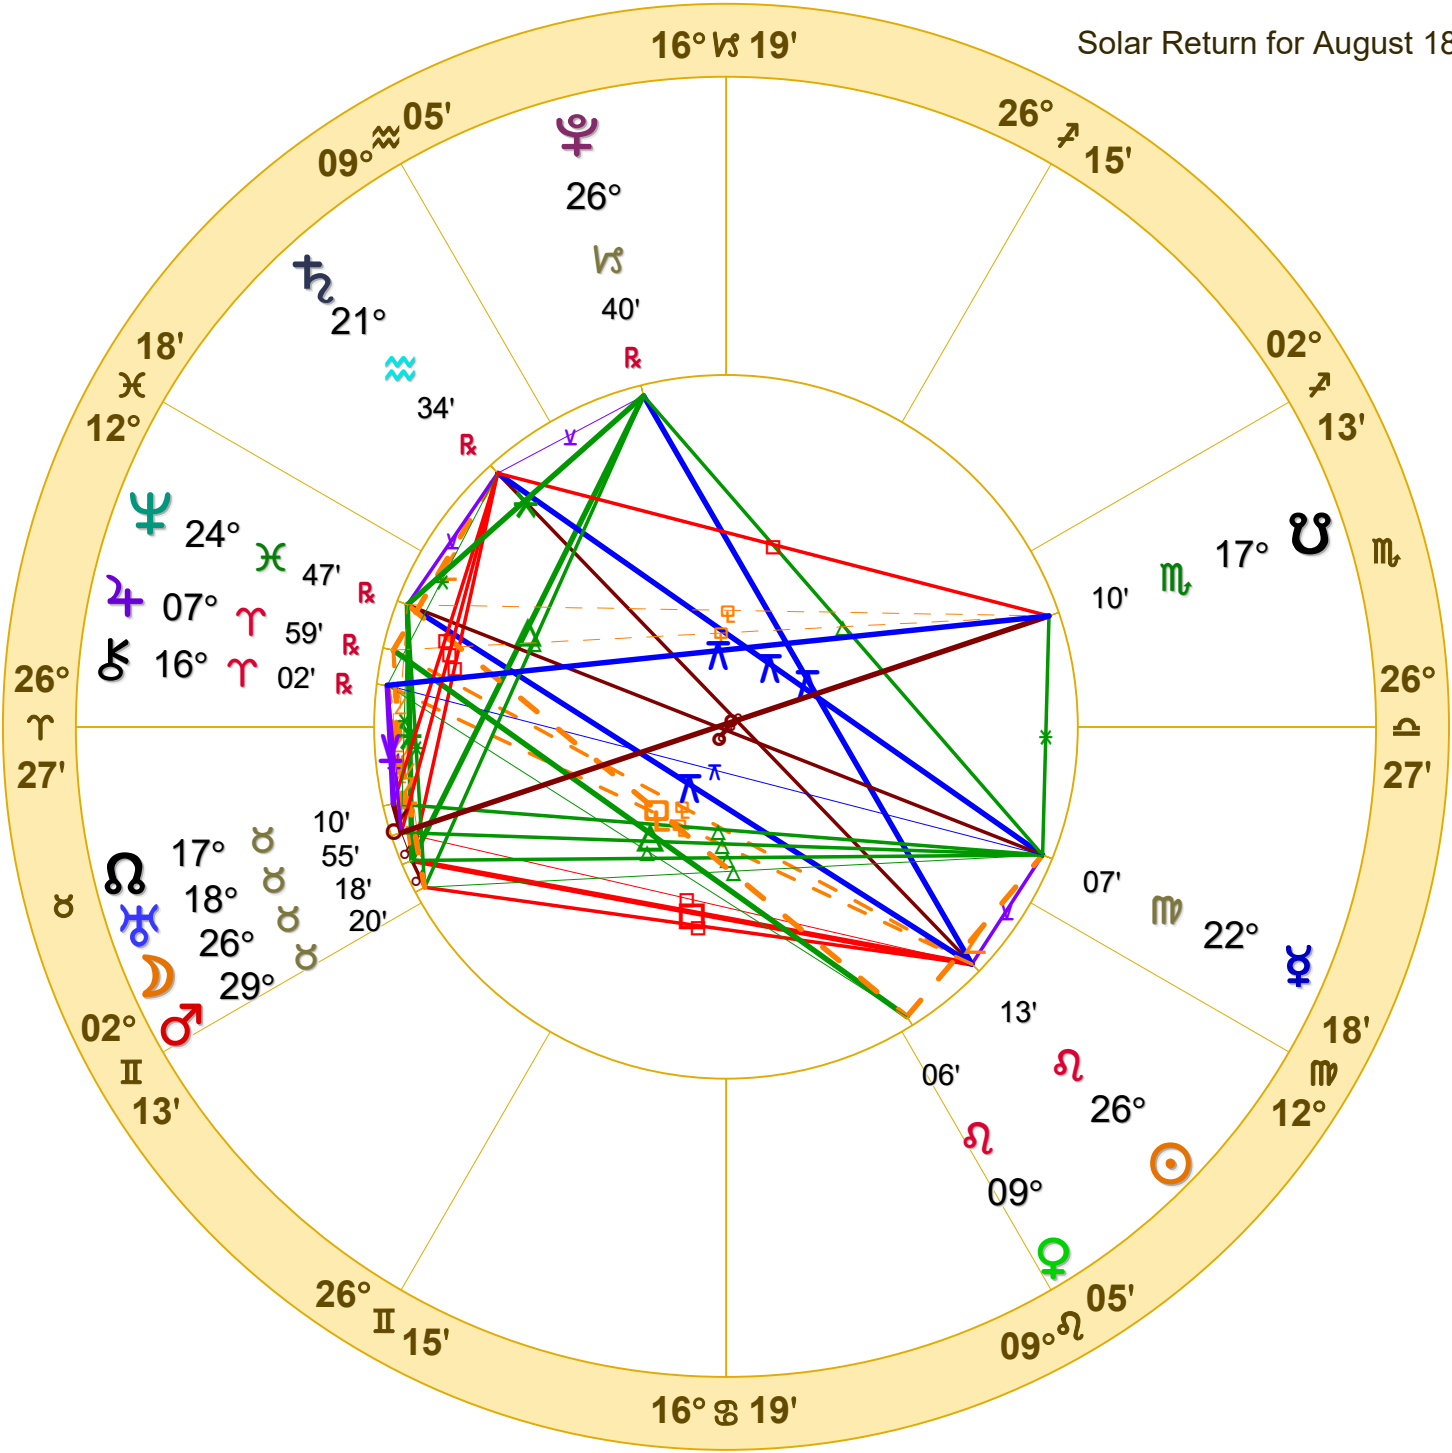

Solar Return for August 18, 2022 in Scottsdale, Arizona

Susan Benton

August 18, 2022

9:48:15 PM MST

Standard Time

Scottsdale, Arizona

33N30'33" 111W53'54"

Time Zone: 7 hours West

Geocentric

Tropical Regiomontanus

Doc Benton
"The Wizard of AZ"
Scottsdale, AZ