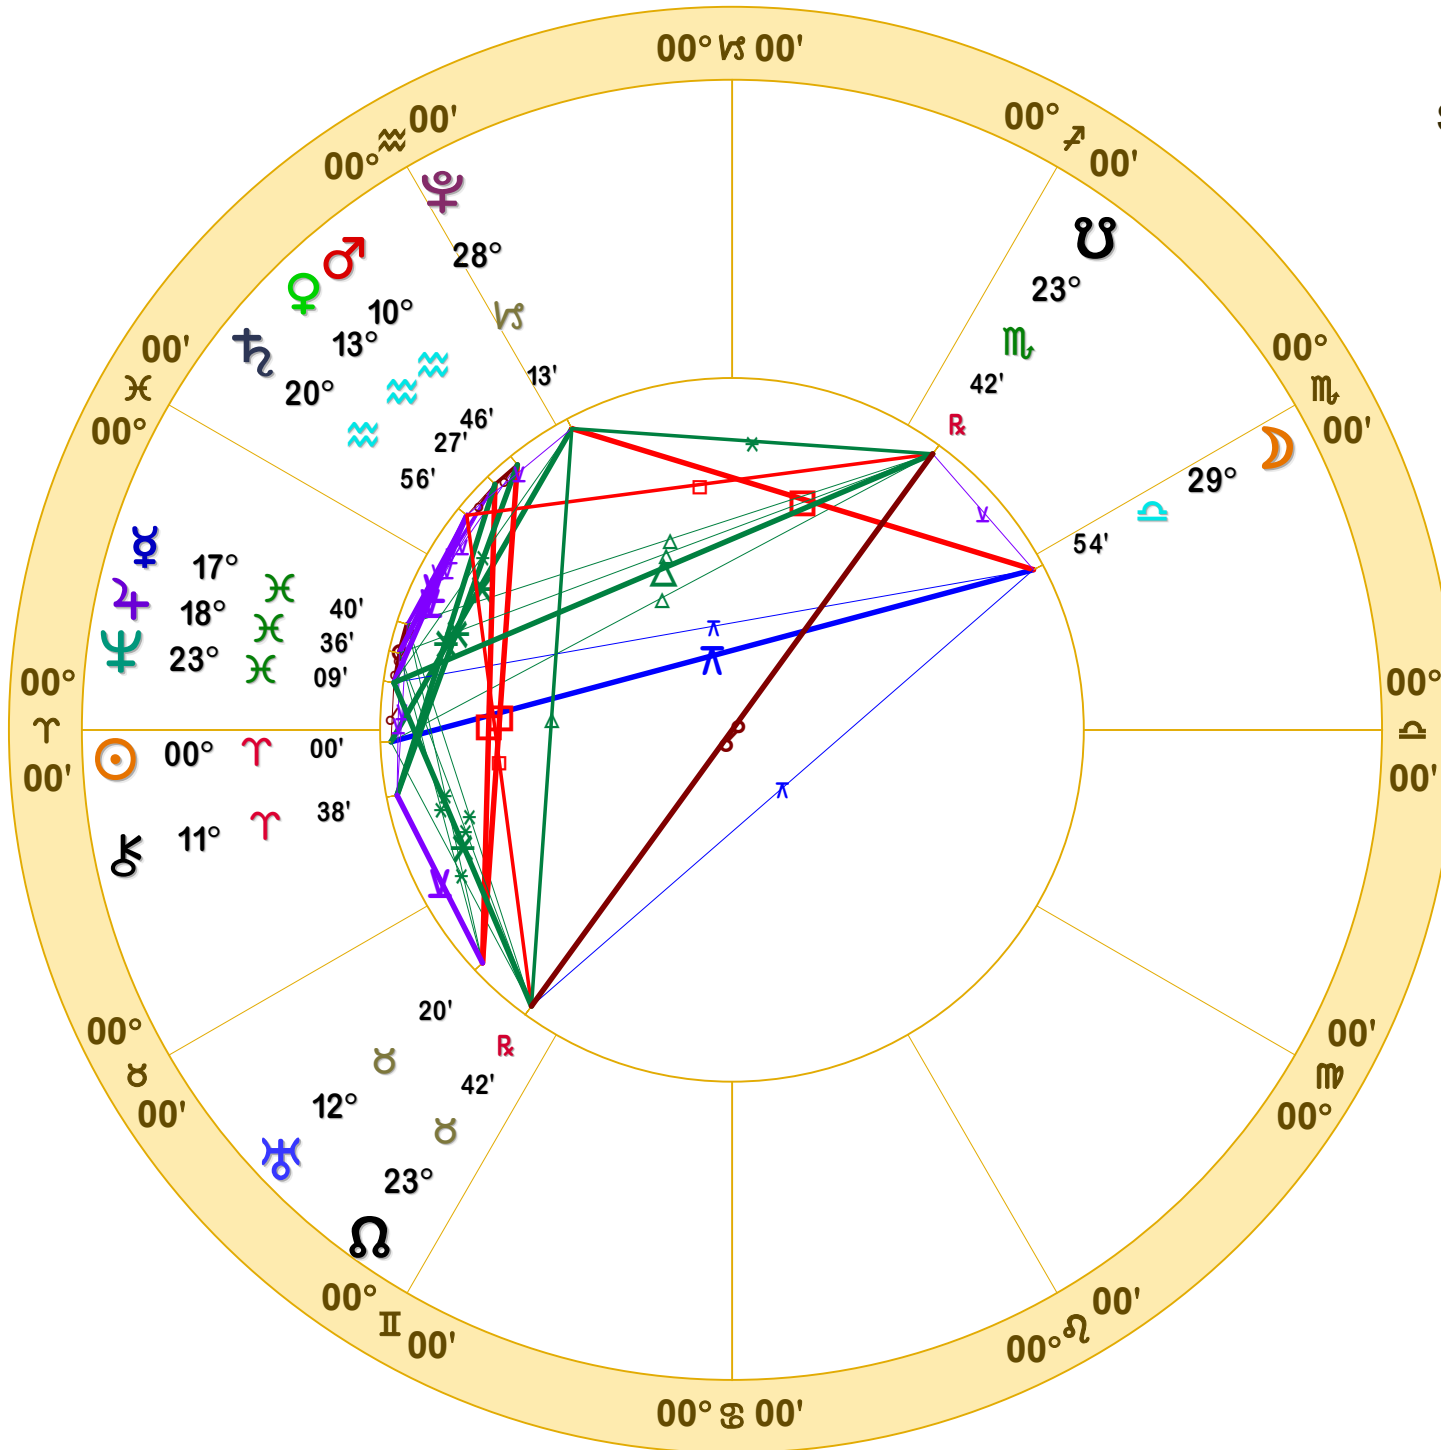

NATAL CHART

Sun enters Ari 3-20-2022

March 20, 2022

8:33:14 AM

Standard Time

Scottsdale, Arizona

33N30'33" 111W53'54"

Time Zone: 7 hours West

Geocentric

Tropical 0-Aries

Doc Benton

The Hanged Man

Scottsdale, AZ 85255