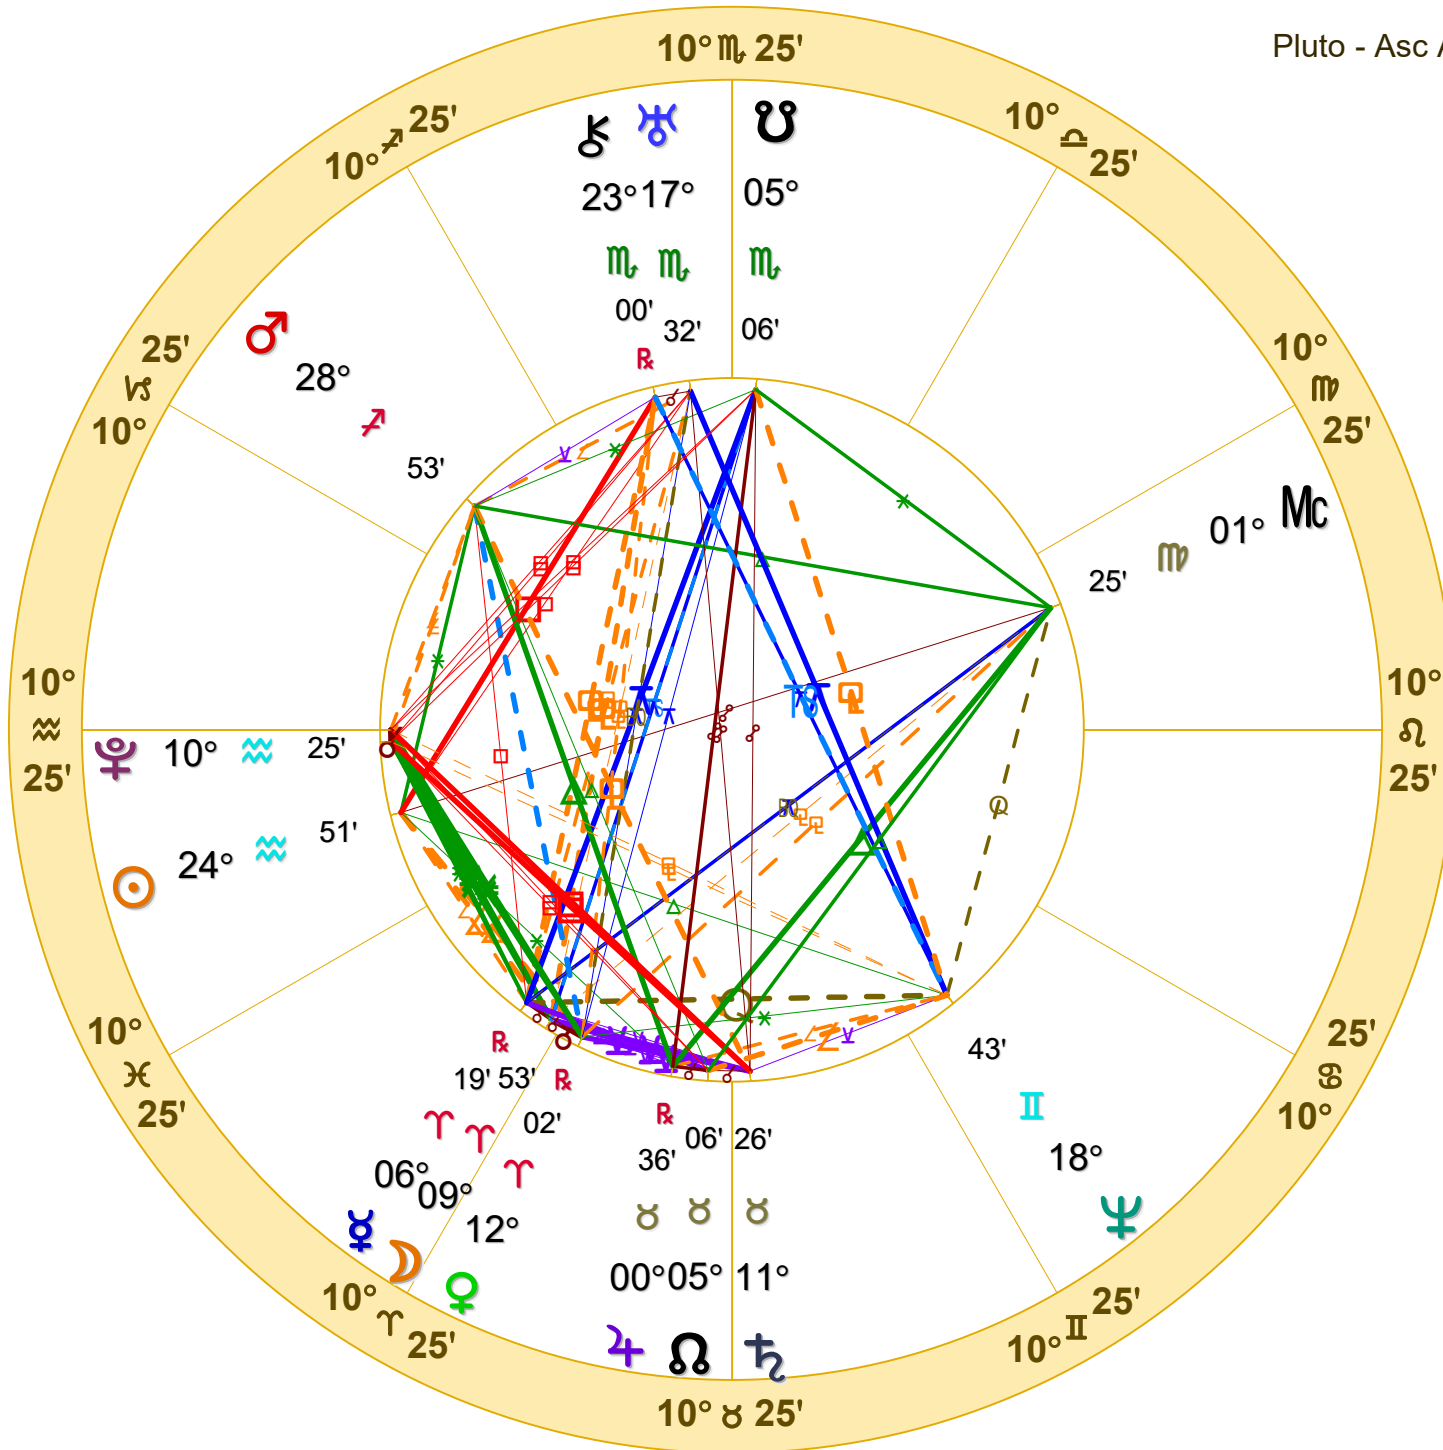

Pluto - Asc Arc Transform NATAL CHART

**Susan Benton**

August 19, 1951

5:49 PM

Standard Time

Phoenix, Arizona

33N26'54" 112W04'24"

Time Zone: 7 hours West

Geocentric

Tropical Equal

Doc Benton  
"The Wizard of AZ"  
Scottsdale, AZ