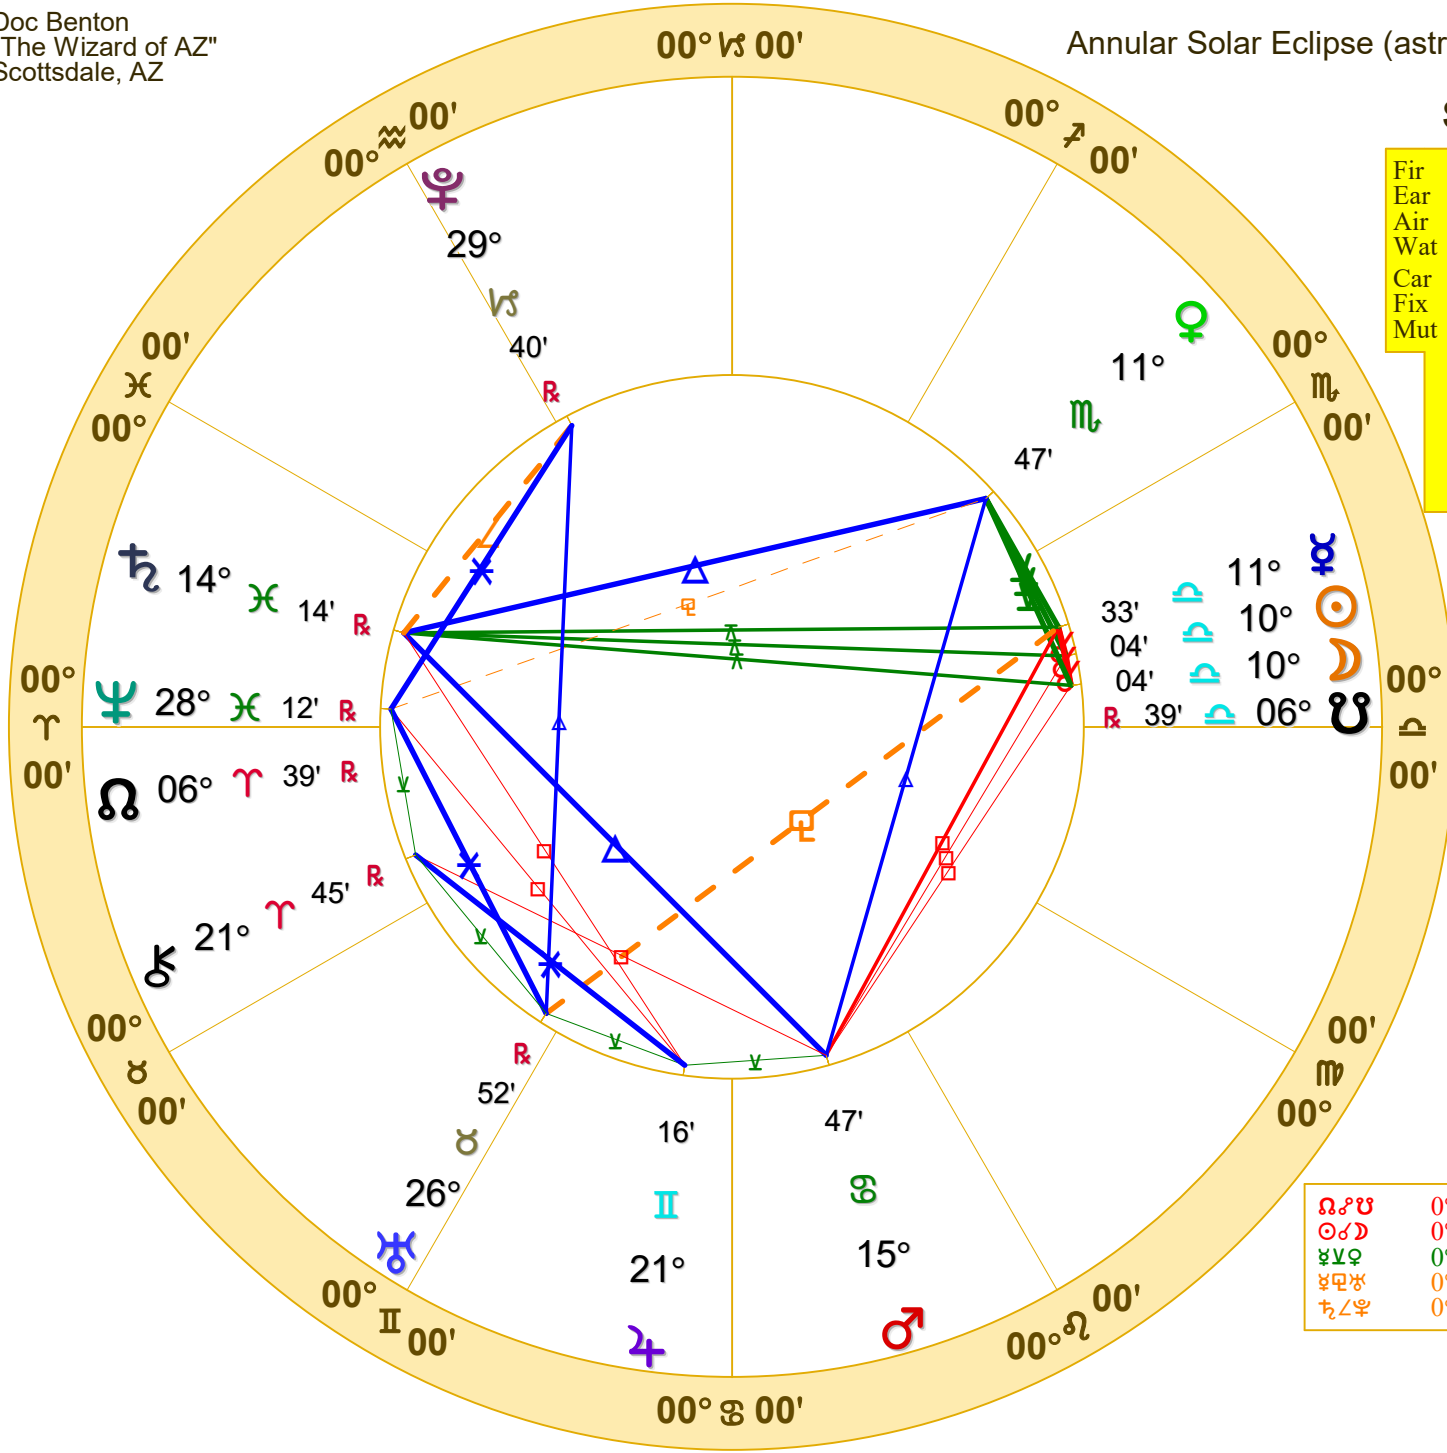

Doc Benton
 "The Wizard of AZ"
 Scottsdale, AZ

Annular Solar Eclipse (astrological) Saros Cycle 144 #
 17

Solar Eclipse Oct 2 2024

October 2, 2024
 11:49:01 AM
 Standard Time
 Scottsdale, Arizona
 33N30'33" 111W53'54"
 Time Zone: 7 hours West
 Geocentric
 Tropical 0-Aries

Fir	0	1
Ear	2	0
Air	4	0
Wat	4	0
Car	5	0
Fix	2	0
Mut	3	1
	P	A
	L	S
	A	N
	E	N
	D	

	Long.	Dwada-samsa	Speed
☉	10° 03' 48"	0° 36'	0.59
☽	10° 03' 48"	0° 36'	11.47
♃	11° 03'	18° 31'	1.45
♀	11° 47'	21° 19'	1.13
♂	15° 47'	9° 21'	0.31
♄	21° 16'	15° 12'	0.01
♅	14° 14'R	20° 54'	0.04R
♆	26° 52'R	22° 21'	0.01R
♁	28° 12'R	8° 18'	0.02R
♂	29° 40'R	25° 57'	0.00R
♁	21° 45'R	21° 03'	0.03R
As	17° 15'	27° 03'	0.51
Mc	2° 33'	0° 31'	1.04

♁♂♃	0°00'a	♄*♁	0°29'a	♁♂♁	1°29's
☉♂♃	0°00'a	♂*♁	1°20'a	♂♂♁	1°29'a
♁♂♁	0°14'a	♀♂♁	1°25'a	♂♂♂	1°32's
♂♂♂	0°19'a	♁*♁	1°28's	☉♂♁	1°43's
♂♂♂	0°25's	♂♂As	1°28's	♂♂♁	1°43'a