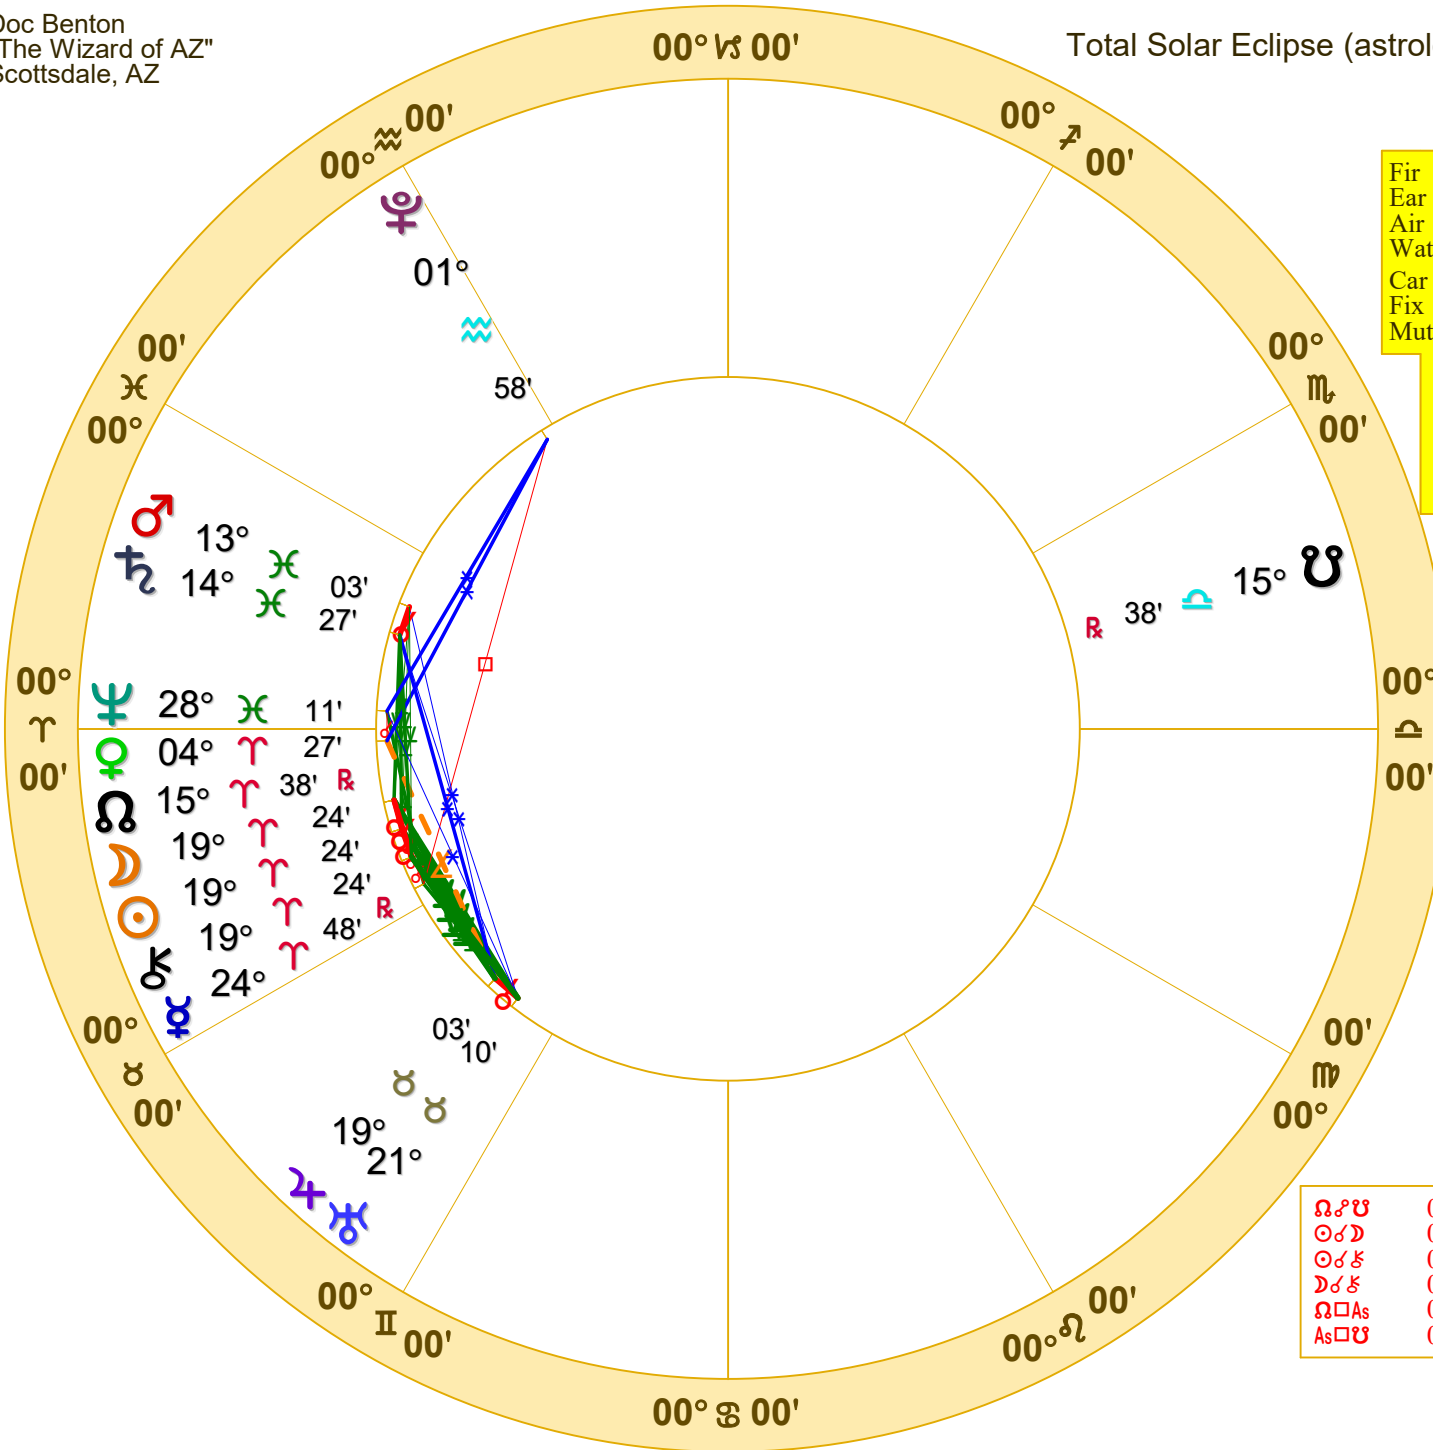

Doc Benton  
 "The Wizard of AZ"  
 Scottsdale, AZ

Total Solar Eclipse (astrological) Saros Cycle 139 # 30

### Solar Eclipse Apr 8 2024

April 8, 2024  
 11:20:37 AM  
 Standard Time  
 Scottsdale, Arizona  
 33N30'33" 111W53'54"  
 Time Zone: 7 hours West  
 Geocentric  
 Tropical 0-Aries

Fir	4	0
Ear	2	0
Air	1	0
Wat	3	1
Car	4	1
Fix	3	0
Mut	3	0
	P	A
	L	S
	A	C
	N	E
	E	N
	T	D

	Long.	Dwada-samsa	Speed
☉	19 7 24'02"	22 11, 48	0.59
☽	19 7 24'02"	22 11, 48	15.00
☿	24 7 48R	27 13, 34	0.38R
♀	4 7 27	23 8, 20	1.14
♂	13 11 03	6 11, 37	0.47
♃	19 8 03	18 7, 33	0.13
♄	14 11 27	23 11, 28	0.06
♅	21 8 10	14 13, 03	0.03
♆	28 11 11	8 11, 17	0.02
♇	1 11 58	23 11, 37	0.01
♈	19 7 24	22 11, 52	0.04
♉	15 11 24	4 13, 49	0.51
♊	0 7 49	9 7, 52	1.04