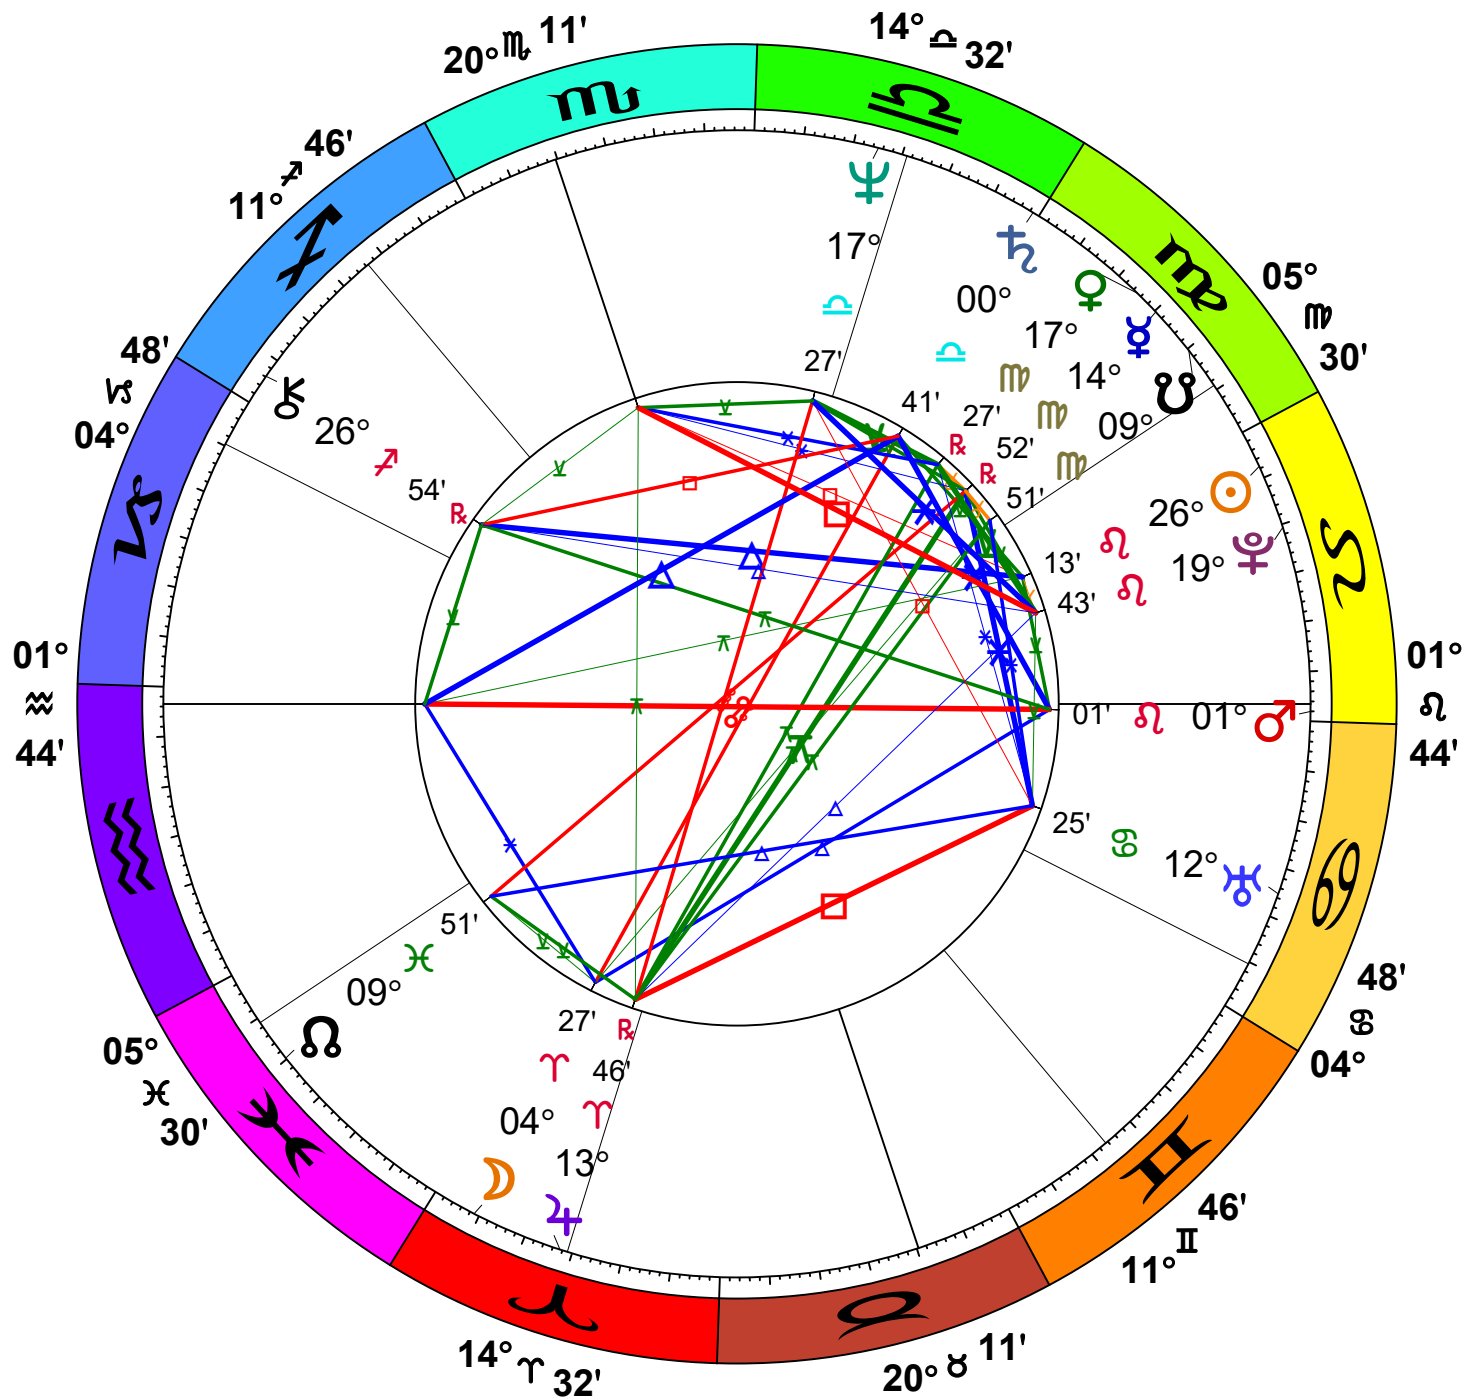

NATAL CHART

Susan Benton

August 19, 1951

5:49 PM

Standard Time

Phoenix, Arizona

33N26'54" 112W04'24"

Time Zone: 7 hours West

Geocentric

Tropical Koch

Doc Benton

"The Wizard of AZ"

Scottsdale, AZ