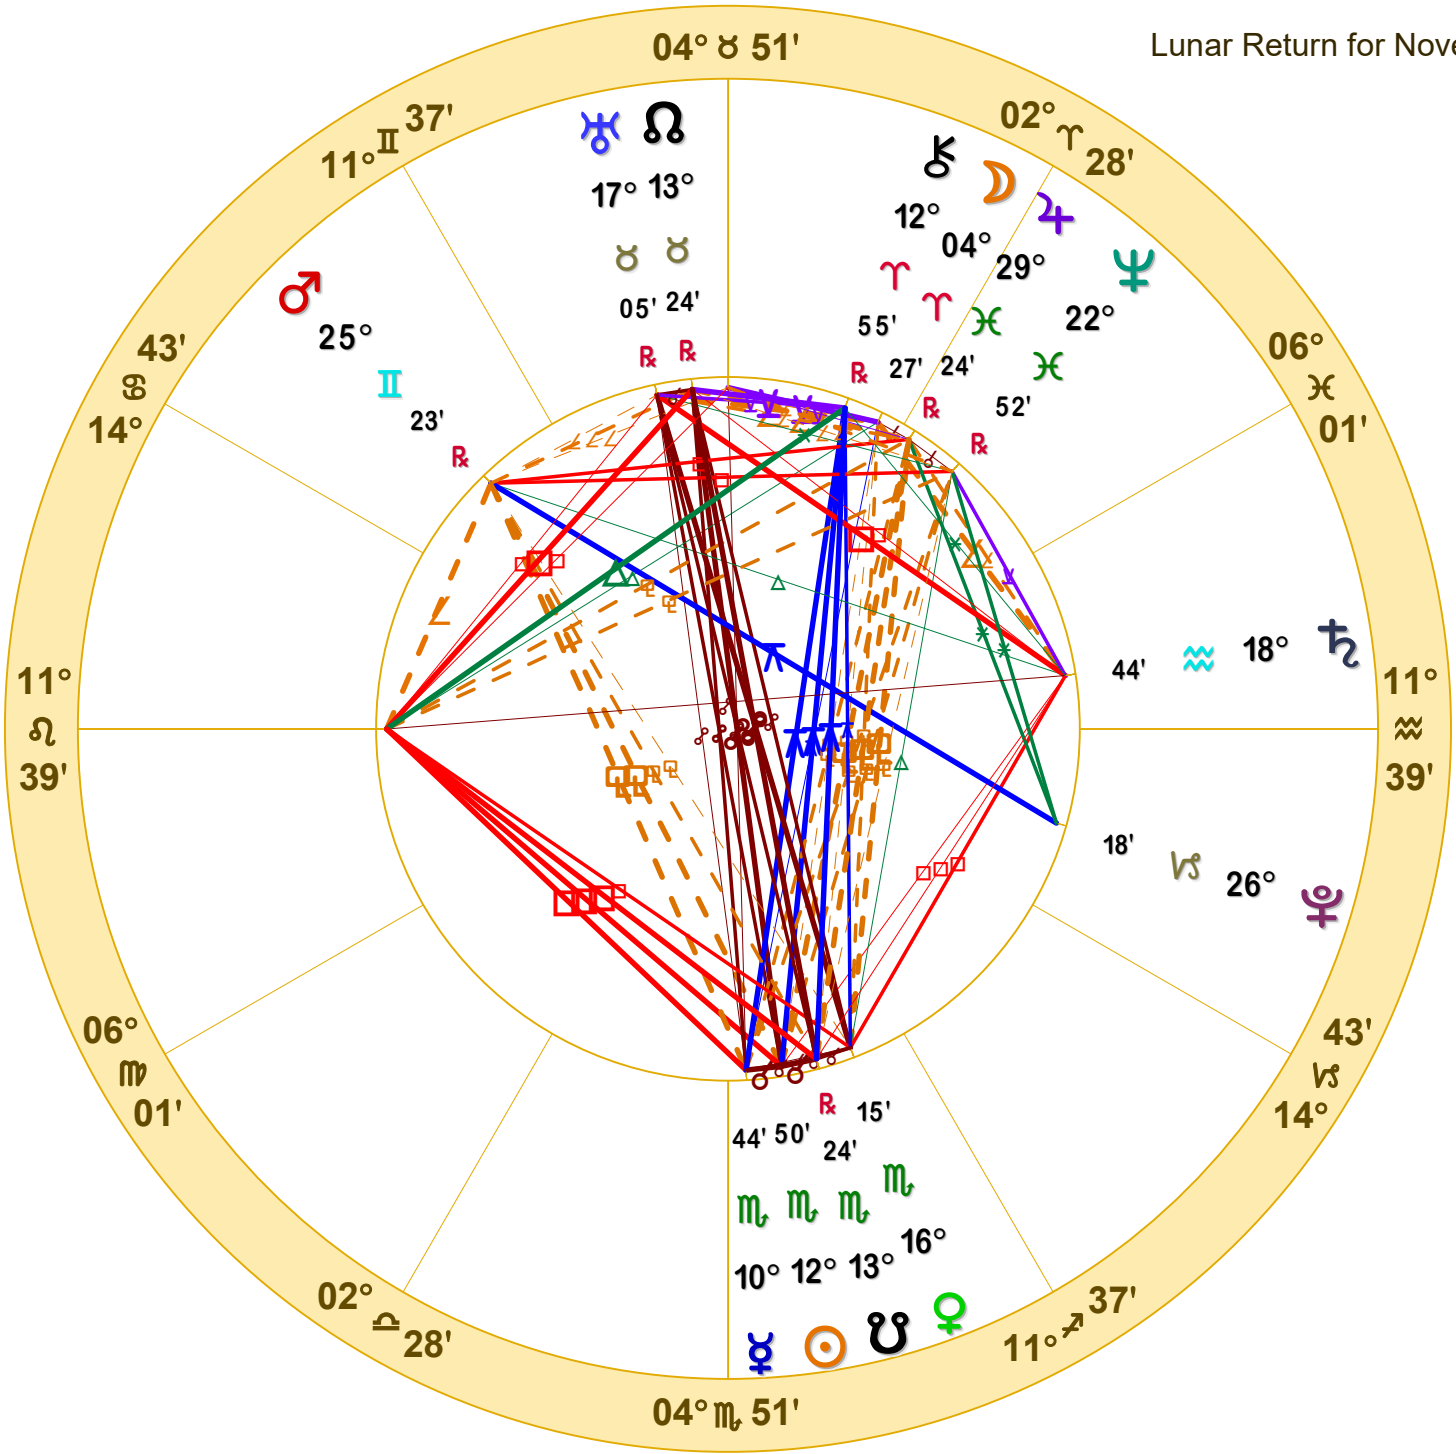

Lunar Return for November 5, 2022 in San Diego, California

Susan Benton

November 5, 2022

12:00:56 AM

Daylight Saving Time

San Diego, California

32N42'55" 117W09'23"

Time Zone: 8 hours West

Geocentric

Tropical Regiomontanus

Doc Benton

Scottsdale, Arizona