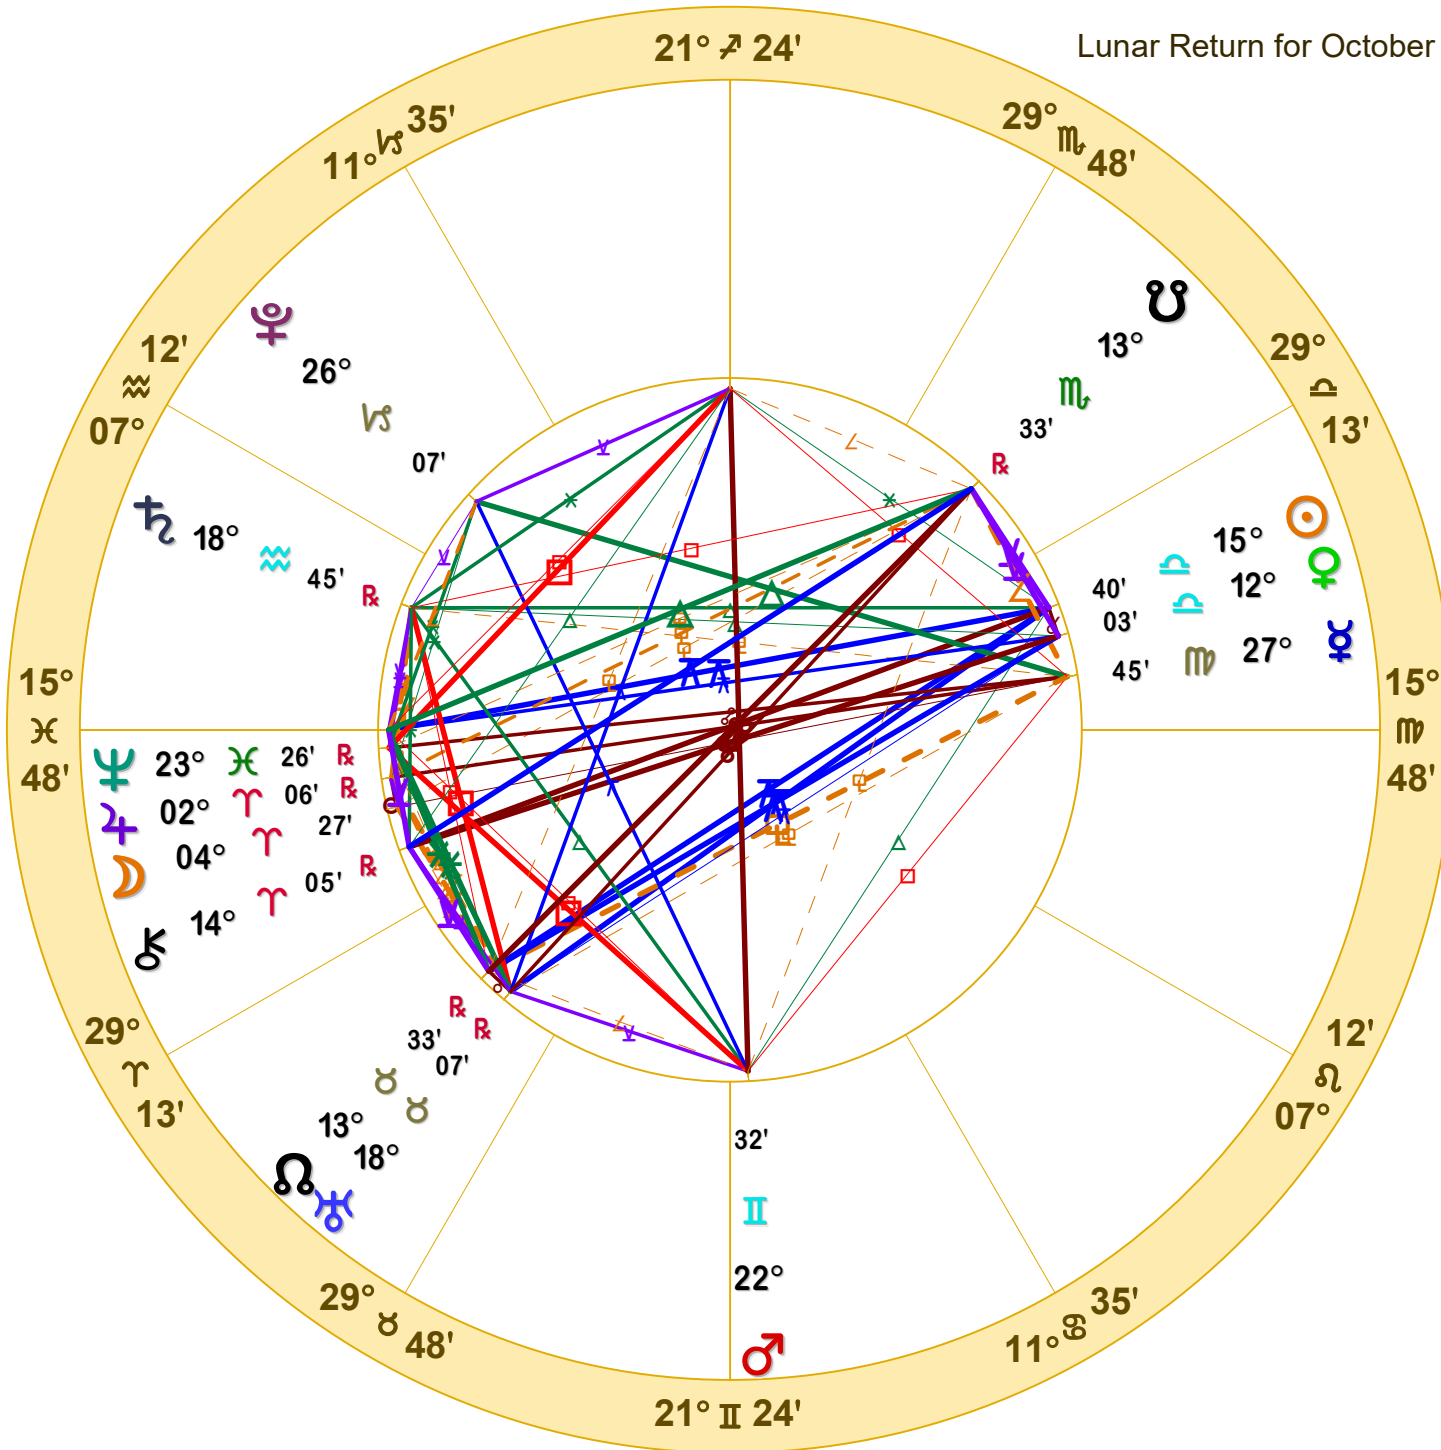

Lunar Return for October 8, 2022 in Scottsdale, Arizona

Susan Benton

October 8, 2022

4:39:52 PM

Standard Time

Scottsdale, Arizona

33N30'33" 111W53'54"

Time Zone: 7 hours West

Geocentric

Tropical Regiomontanus

Doc Benton

Scottsdale, Arizona